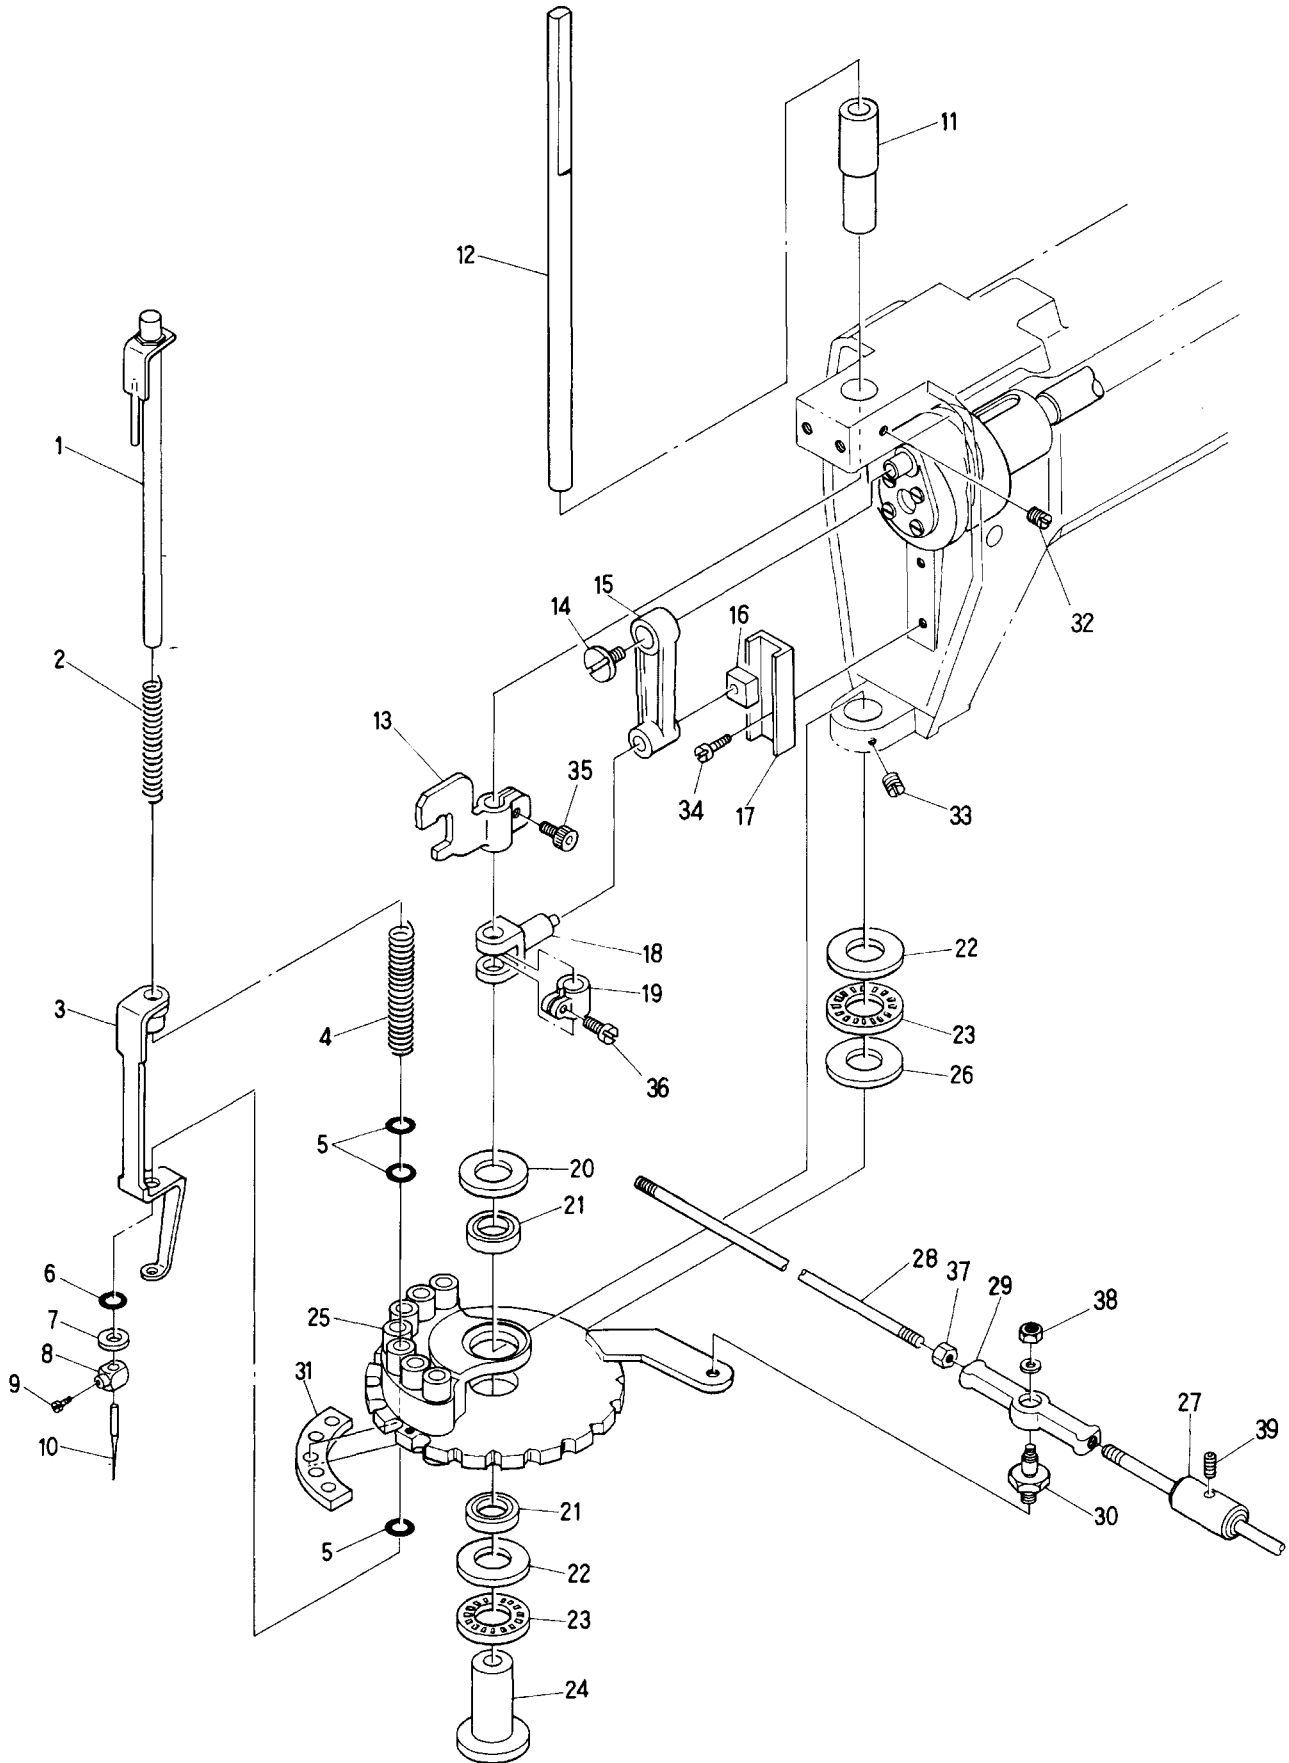

⑥ NEEDLE BAR ASSY (5-NEEDLE)

⑥ NEEDLE BAR ASSY (5-NEEDLE)

Item No.	Parts No.	Description	
1	2301F	NEEDLE BAR ASSY	KF230010
2	2318F	NEEDLE BAR SPRING (WIDE)	KF230180
3	2302F	PRESSER FOOT	KF230020
4	2321F	NEEDLE BAR SPRING (NARROW)	KF230210
5	2392F	NYLON WASHER (7MM DIA.)	KF230920
6	2391F	NYLON WASHER (6MM DIA.)	KF230910
7	2393F	WHITE WASHER (2MM)	KF230930
8	2323F	NEEDLE CLAMP	KF230230
9	2324F	NEEDLE CLAMP SCREW (SM 9/64 40)	KF230240
10	2325F	NEEDLE	KF230250
11	2332F	UPPER BUSH	KF230320
12	2331F	NEEDLE BAR DRIVER SHAFT	KF230310
13	2334C	NEEDLE BAR DRIVER SHAFT	KC230340
14	2345F	SCREW FOR NEEDLE BAR CONNECTING LINK	KF230450
15	2346F	NEEDLE BAR CONNECTING LINK	KF230460
16	23D7900	SLIDER	HP231370
17	23D1P00	SLIDER GUIDE	HP231310
18	23C9P00	NEEDLE BAR DRIVING FORK	HP231290
19	2348F	NEEDLE SHAFT CLAMP	KF230480
20	2312F	THRUST RACE WASHER	KF230120
21	91009	BEARING A2015	A9010009
22	91123	THRUST RACE WASHER GS-1528	A9011023
23	91121	THRUST RACE WASHER NTB-1528	A9011021
24	2333F	BEARING SHAFT	KF230330
25	23G6N01	NEEDLE BAR TURRET PLATE	KN231660
26	91122	THRUST RACE WASHER AS-1528	A9011022
27	3338F01	COLOR CHANGE GRIP	KF330381
28	3331C	CONNECTING ROD	KC330310520
29	91205	PIVOT COUPLING (RD4 020N)	A9012005
	91201	PIVOT COUPLING (RD4 020R)	A9012001
	91203	PIVOT COUPLING (RD4 020R/L)	A9012003
30	2336F	PIVOT COUPLING STUD	KF230360
31	23G9N00	TURRET FELT	KN231690
32		SCREW	
33		SCREW	
34		SCREW	
35		SCREW	
36		SCREW	
37		NUT	
38		NUT	
39		SCREW