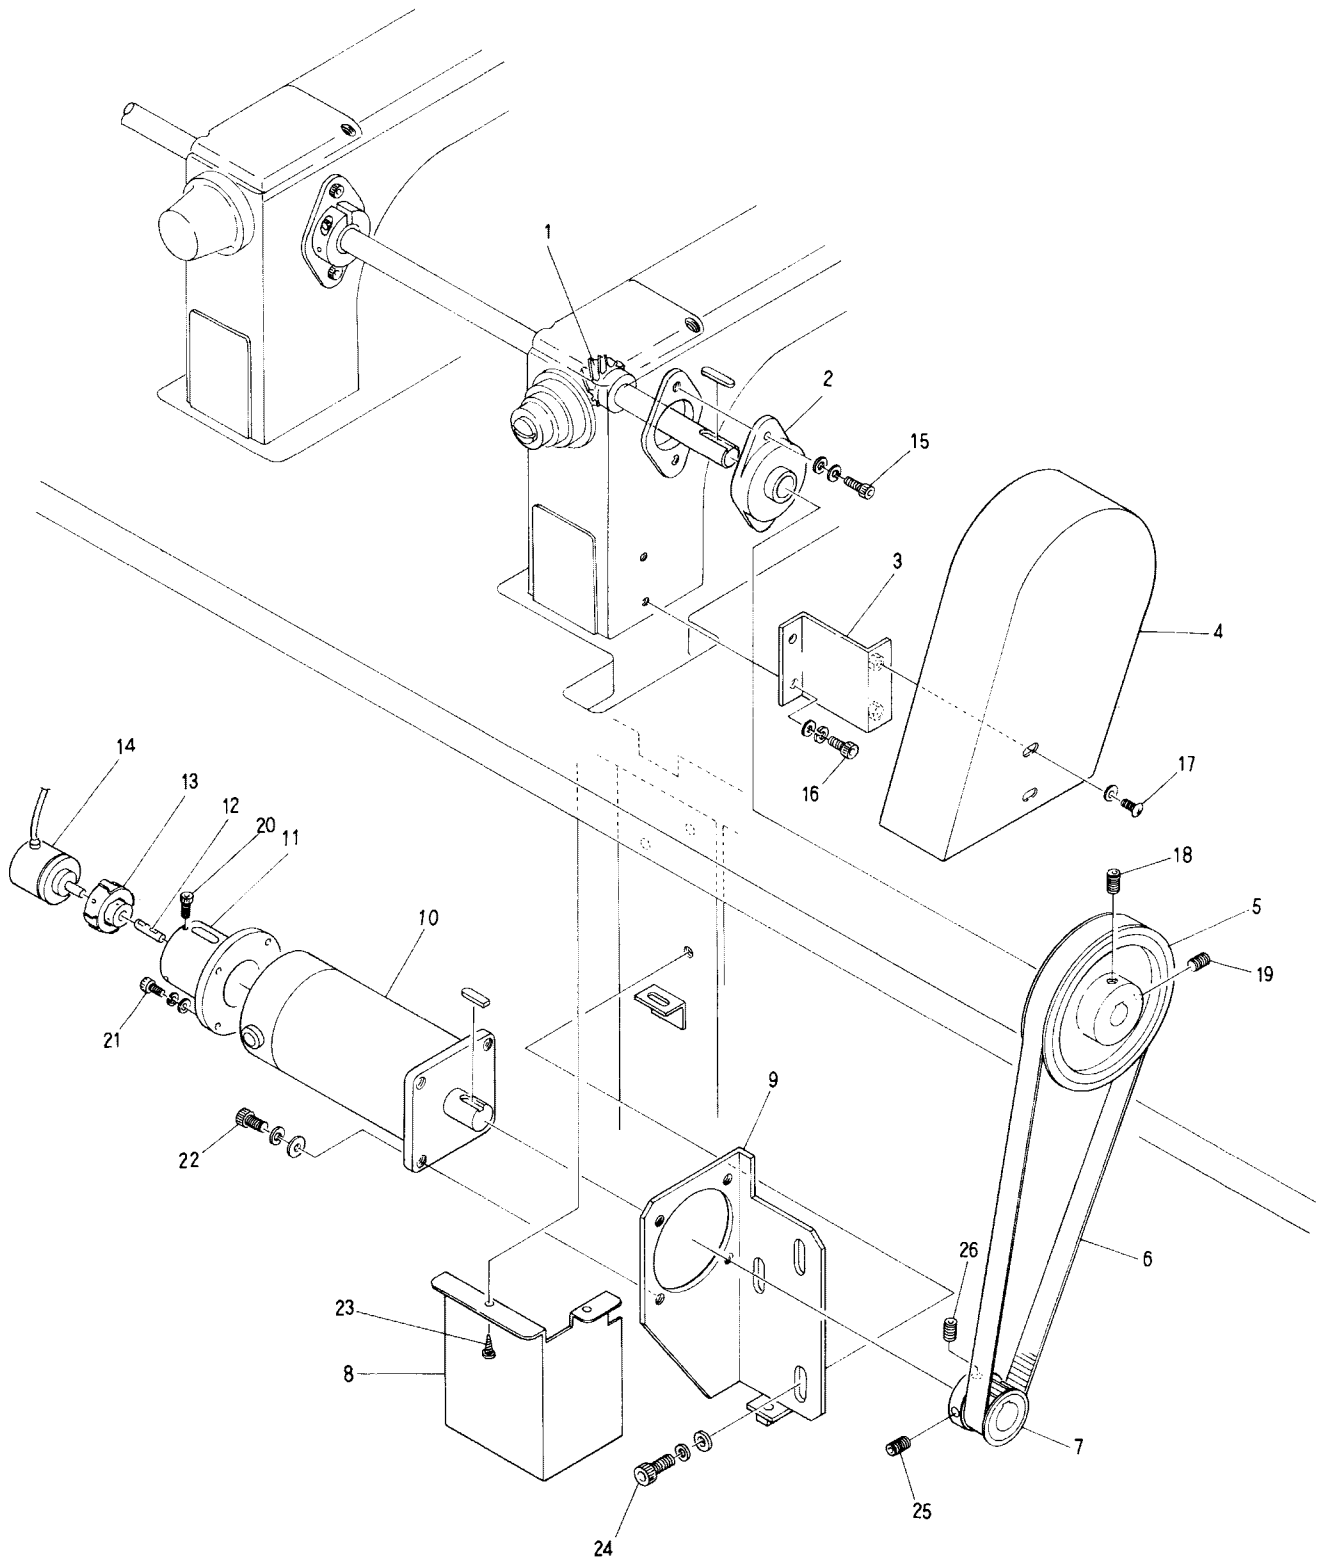

⑫ DRIVE MOTOR ASSY (702)

⑫ DRIVE MOTOR ASSY (702)

Item No.	Parts No.	Description	
1	3253F	HELICAL GEAR	KF320530
2	91142	FLANGE (BLF 202)	A9011042
3	31R5U00	BELT COVER BRACKET	KU312750
4	31R4U00	BELT COVER	KU312740
5	31R3U00	PULLEY (P78-5M2-20-6F)	KU312730
6	920A6	TIMING BELT (870-5M2-20) (75174)	A9020106
7	31R2U00	MOTOR PULLEY (P26-5M2-20-6F)	KU312720
8	3115U00	PULLEY COVER	KU310150
9	3106U01	MOTOR BASE (702)	KU310061
10	3113T00	DC MOTOR (DTM-5270C)	MT310130
11	31DET00	CODER COUPLING	MT314420
12	31DDT00	POSITION CODER COLLAR	MT314410
13	5124C	POSITION CODER SHAFT	KC510240
14	5121T00	POSITION CODER (LBJ-007-600)	MT510210
15		SCREW	
16		SCREW	
17		SCREW	
18		SCREW	
19		SCREW	
20		SCREW	
21		SCREW	
22		SCREW	
23		SCREW	
24		SCREW	
25		SCREW	
26		SCREW