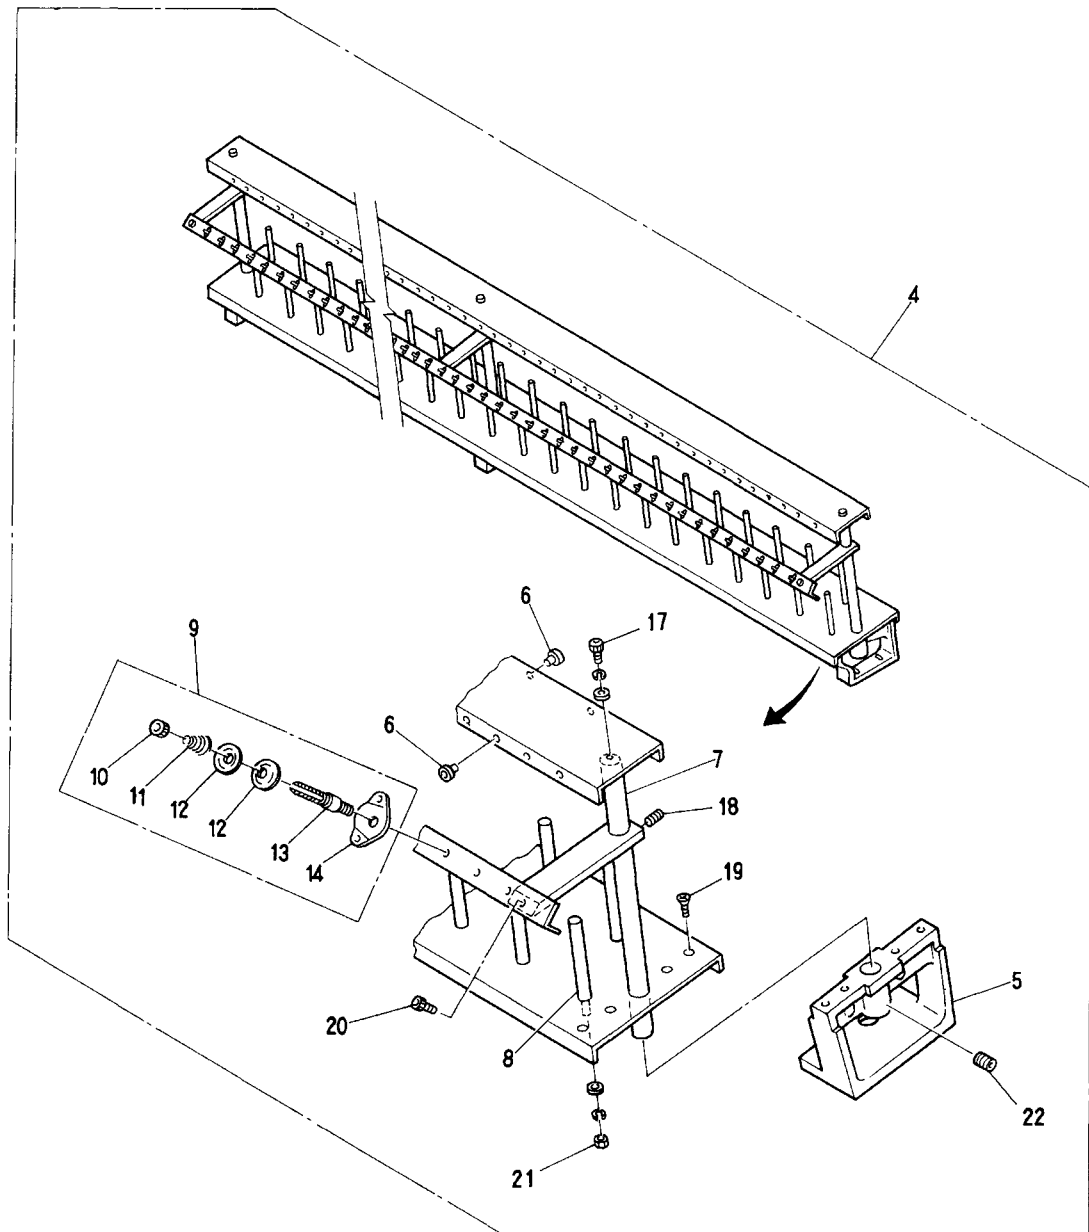

⑩ THREAD STAND (702)

⑩ THREAD STAND (702)

Item No.	Parts No.	Description	
4	71B7U00	THREAD STAND ASSY (702)	KU711170
5	7179P00	THREAD STAND BASE	HP710790
6	2490F00	THREAD GUIDE CERAMIC	KF24090
7	7126HJ	THREAD STAND PILLAR	KG710260
8	7128F	THREAD CONE PIN	KF710280
9	24A3G01	THREAD TENSION UNIT ASSY	KG241031
10	2471F	ADJUSTING NUT UPPER AND LOWER	KF240710
			HH240360
11	2436H	THREAD TENSION SPRING	
12	2425G01	TENSION DISC	KG240251
13	2416F	THREAD TENSION POST (UPPER)	KF240160
14	2421G01	BACKING PLATE	KG240211
17		SCREW	
18		SCREW	
19		SCREW	
20		SCREW	
21		NUT	
22		SCREW