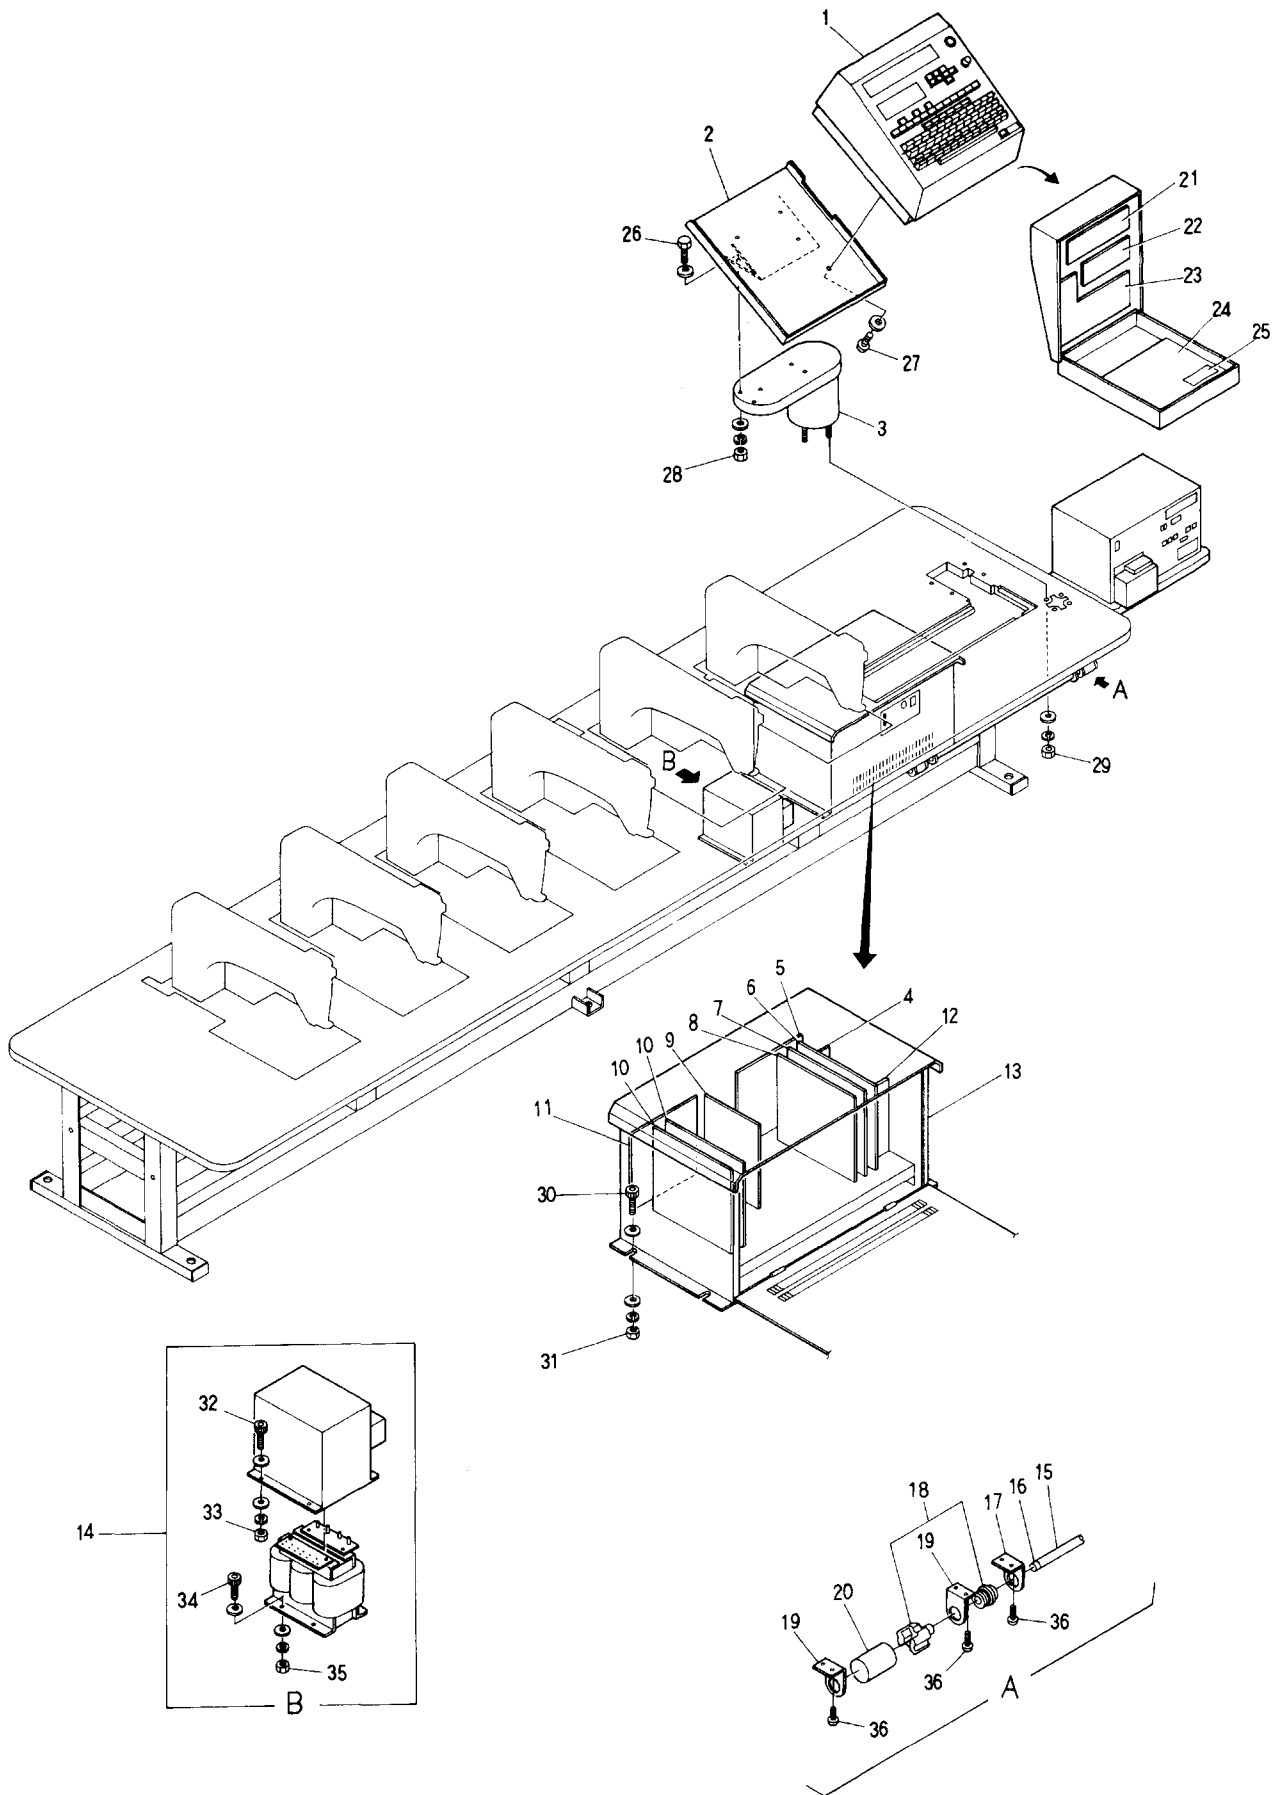

①⑥ ELECTRONIC CONTROL

⑩ ELECTRONIC CONTROL

Item No.	Parts No.	Description	
1	51H3UUAU	SMT CONTROLLER	EAN016A1
2	51C7T00	SMT CONTROLLER MOUNT BASE	MT511270
3	51C1U00	SMT CONTROLLER STAND	KU511210
4	55T0030	7020-2600 SDU MEMORY BOARD	EBN00590
5	55T0020	7020-2300 SDU CONTROL MOTHER BOARD	EBN00580
6	55T0040	7020-2500 SDU MEMORY MOTHER BOARD	EBN00600
7	55T0060	7020-2200 SDU POWER BOARD	EBN00630
8	55T0070	7020-2100 SDU CONTROL BOARD	EBN00620
9	55T0010	7020-2900 SDU POWER AMP DRIVER BOARD	EBN00570
10	55T0080	7020-2800 SDU STEPPING DRIVER BOARD	EBN00640
11	55T0000	7020-2700 SDU DRIVE MOTHER BOARD	EBN00560
12	55T0050	7020-2400 SDU SYSTEM MEMORY BOARD (W/O ROM)	EBN00610
13	51H4UUAU	SDU DRIVER UNIT	EAN016A2
14	51J6UUAU	TRANSFORMER 1P (706)	EAN021A3
	51J7UUAU	TRANSFORMER 3P (706)	EAN022A3
	51J5UUAU	TRANSFORMER 1P (704)	EAN020A3
	51H9UUAU	TRANSFORMER 1P (702)	EAN019A3
15	5316F	BAR SWITCH	KF530160
16	5317F	BAR SWITCH END CAP	KF530170
17	5319F	BRACKET STOP/START BAR SWITCH	KF530190
18	5311F	STOP SWITCH MS320 (RED)	KF530110
	5312F	STOP SWITCH MS319 (GREEN)	KF530120
19	5318F	BRACKET STOP/START BAR SWITCH	KF530180
20	5315F	STOP SWITCH CASING	KF530150
21	55T0110	STX DISPLAY TUBE (7020-7600)	EBN00670
22	55T0120	SMT DISPLAY TUBE (7020-7500)	EBN00680
23	55T0130	7020-7300 SMT KEYBOARD	EBN00690
24	55T0140	7020-7200 SMT CONTROL BOARD	EBN00700
25	55T0150	7020-7210 SMT PSU BOARD	EBN00710
26		SCREW	
27		SCREW	
28		NUT	
29		NUT	
30		SCREW	
31		NUT	
32		SCREW	
33		NUT	
34		SCREW	
35		NUT	
36		SCREW