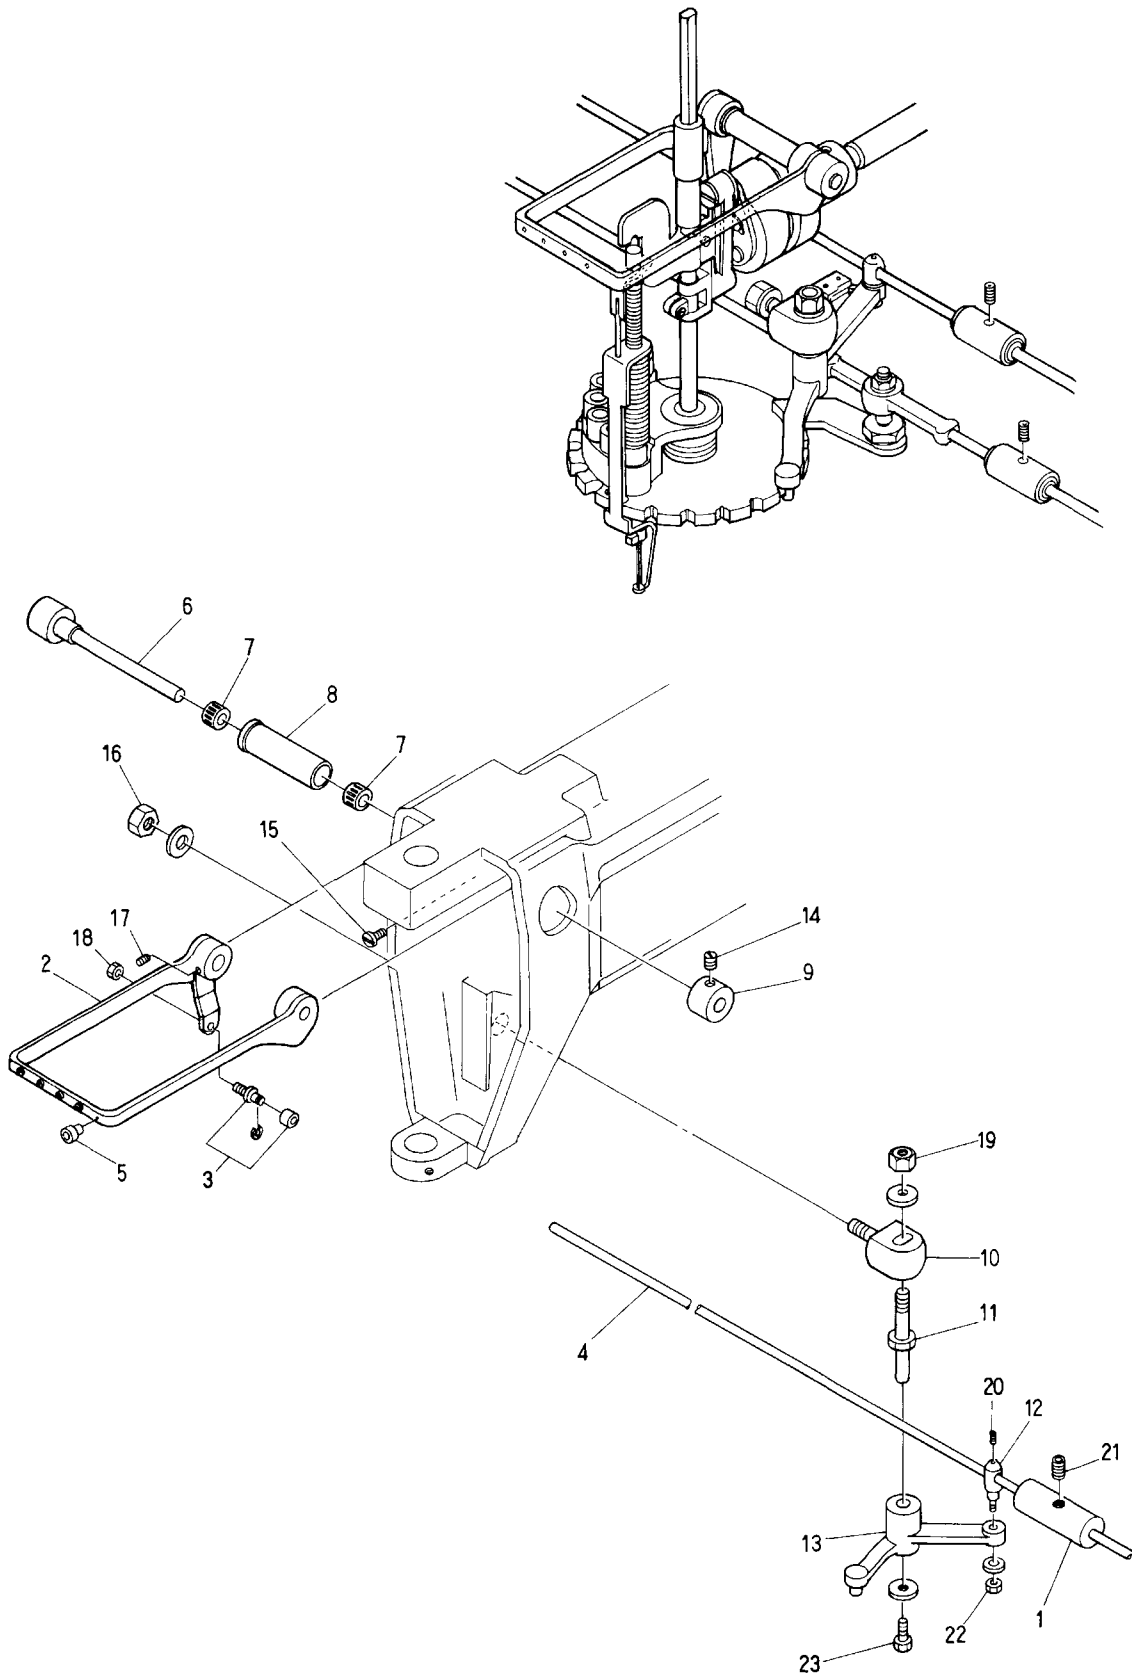

⑤ TAKE UP LEVER ASSY (5-NEEDLE)

⑤ TAKE UP LEVER ASSY (5-NEEDLE)

Item No.	Parts No.	Description	
1	3338F01	COLOR CHANGE GRIP	KF330381
2	2349T00	TAKE UP LEVER UF	MT230490
3	2368F00	ROLLER-STUD SET	KF230530
4	3341C	LOCK LEVER CONNECTING ROD	KC330410
5	2358F	CERAMIC THREAD GUIDE	KF230580
6	2351F	TAKE UP LEVER SHAFT	KF230510
7	911B2	NEEDLE CAGE	A9011112
8	2352T00	TAKE UP SPINDLE BUSH	MT230520
9	2355F	COLLAR	KF230550
10	2365F	LOCK LEVER BRACKET	KF230650
11	2363F	THREADED STUD	KF230630
12	2364F	LOCK BAR POSITIONING CLAMP	KF230640
13	2361G	LOCK LEVER	KG230610
14		SCREW	
15		SCREW	
16		NUT	
17		SCREW	
18		NUT	
19		NUT	
20		SCREW	
21		SCREW	
22		NUT	
23		SCREW