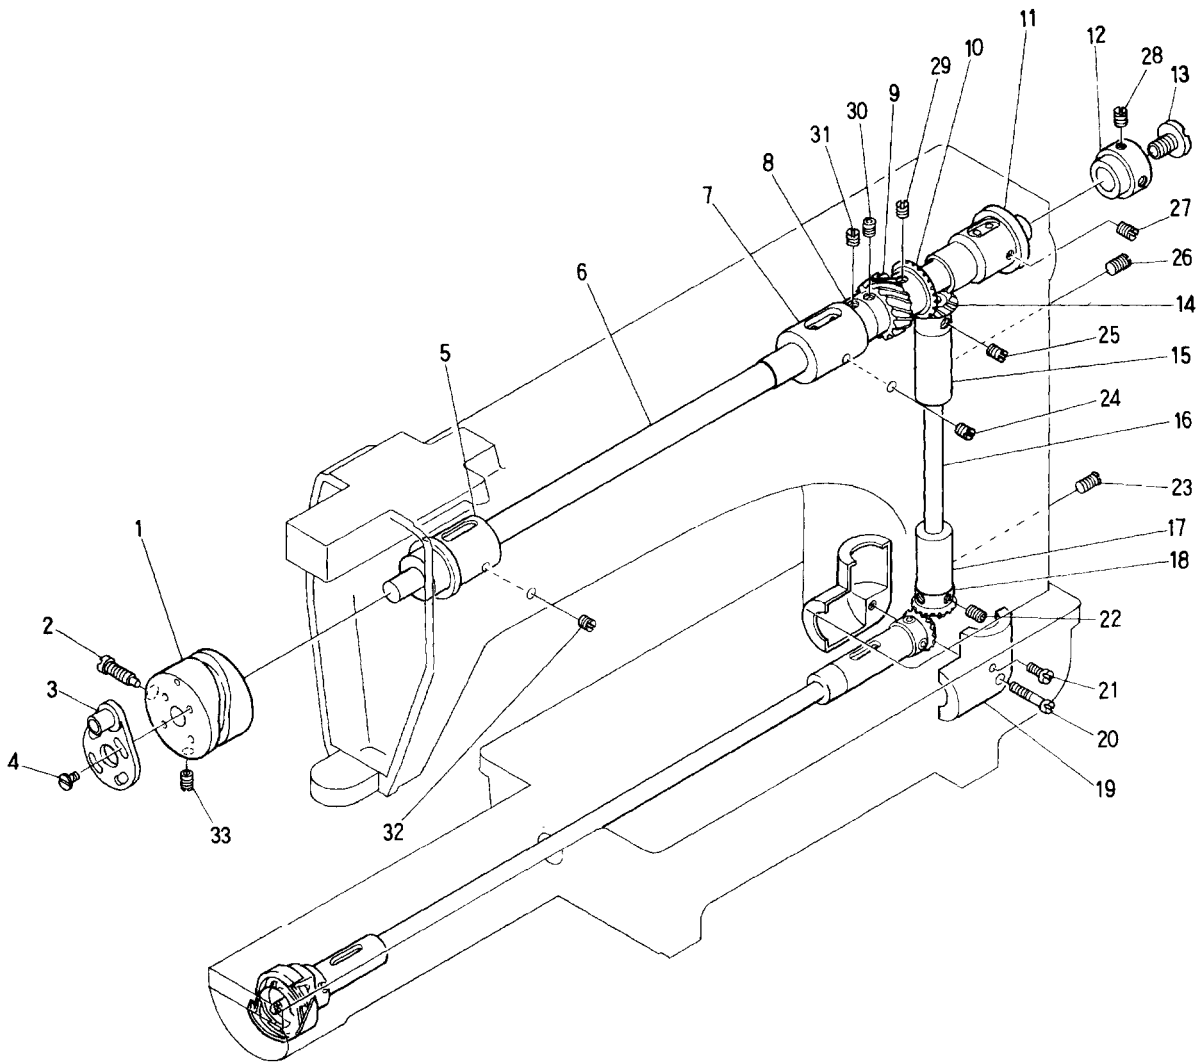

④ SEWING HEAD DRIVE ASSY

④ SEWING HEAD DRIVE ASSY

Item No.	Parts No.	Description	
1	2341N00	TAKE UP LEVER CAM	KN230410
2	2342F	LOCATING SCREW	KF230420
3	2343N00	CRANK	KN230430
4	91207	CAM SCREW	A9012007
5	2214F	FRONT ARM SHAFT BUSH	KF220140
6	2211F	ARM SHAFT	KF220110
7	2216F	ARM SHAFT CENTRE BUSH	KF220160
8	2218F	COLLAR	KF220180
9	2212F	HELICAL GEAR	KF220120
10	2213F	BEVEL GEAR (LARGE)	KF220130
11	2215F	REAR BUSH	KF220150
12	2219F	COLLAR	KF220190
13	2245F	REAR LOCKING SCREW	KF220450
14	2246F	BEVEL GEAR (SMALL)	KF220460
15	2224F	VERTICAL SHAFT BUSH (UPPER)	KF220240
16	2225F	VERTICAL SHAFT BUSH	KF220250
17	2223F	BUSH	KF220230
18	2247F	BEVEL GEAR (VERTICAL SHAFT)	KF220470
19	2227F	GEAR COVER (RHS)	KF220270
20		SCREW	
21		SCREW	
22		SCREW	
23		SCREW	
24		SCREW	
25		SCREW	
26		SCREW	
27		SCREW	
28		SCREW	
29		SCREW	
30		SCREW	
31		SCREW	
32		SCREW	
33		SCREW