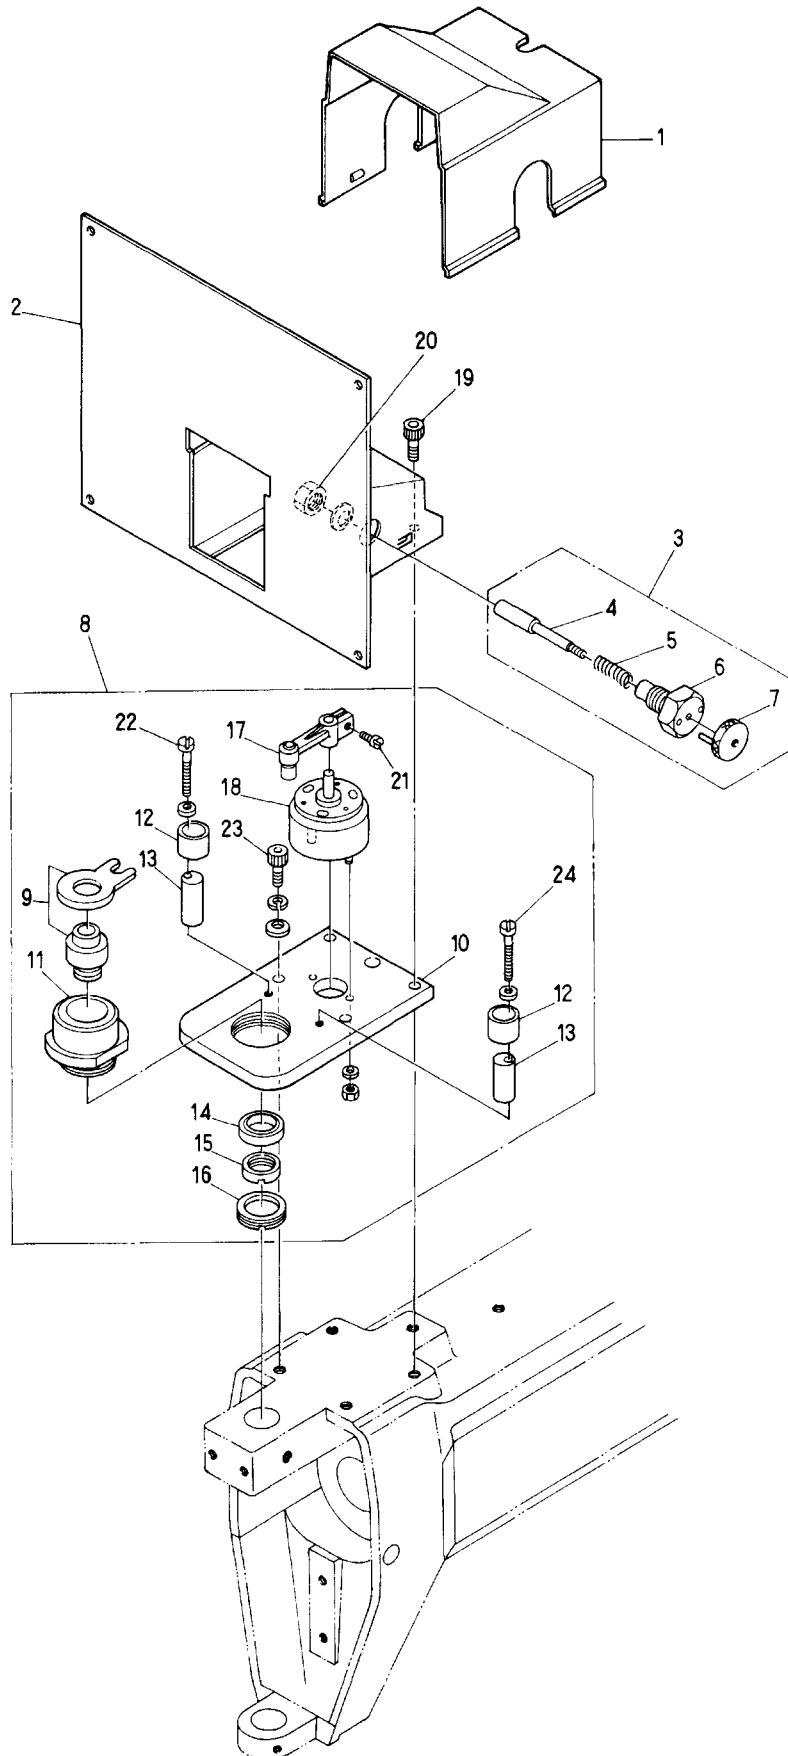

⑨ JUMP STITCH ASSY

⑨ JUMP STITCH ASSY

Item No.	Parts No.	Description	
1	24C1P00	FLAT CABLE COVER	HP241210
2	24B3P00	THREAD TENSION BRACKET (UF)	HP241130
	24B4P00	THREAD TENSION BRACKET (UG)	HP241140
3	2403F	HEAD ISOLATOR ASSEMBLY	KF240030
4	2453F	PIN FOR 3	KF240530
5	2456F	SPRING	KF240560
6	2455F	BOLT	KF240550
7	2452F	CLUTCH RELEASE PIN	KF240520
8	2419P00	JUMP STITCK MECHANISM COMPLETE	HP240190
9	2420F00	ACUTUATING LEVER AND BUSH	KF240200
10	23D3P00	SOLENOID BRACKET BASE	KF240440
11	2445F	GUIDE BUSH	KF240450
12	2449F	NYLON STOPPER	KF240490
13	2448F	ECCENTRIC STOPPER	KF240480
14	91009	BALL RACE A2015	A9010009
15	2447F	ROUND NUT (SMALL)	KF240470
16	2446F	ROUND NUT (BIG)	KF240460
17	2442F	LEVER	KF240420
18	2461F	ROTARY SOLENOID (3ER25-35)	KF240610
19		SCREW	
20		NUT	
21		SCREW	
22		SCREW	
23		SCREW	
24		SCREW