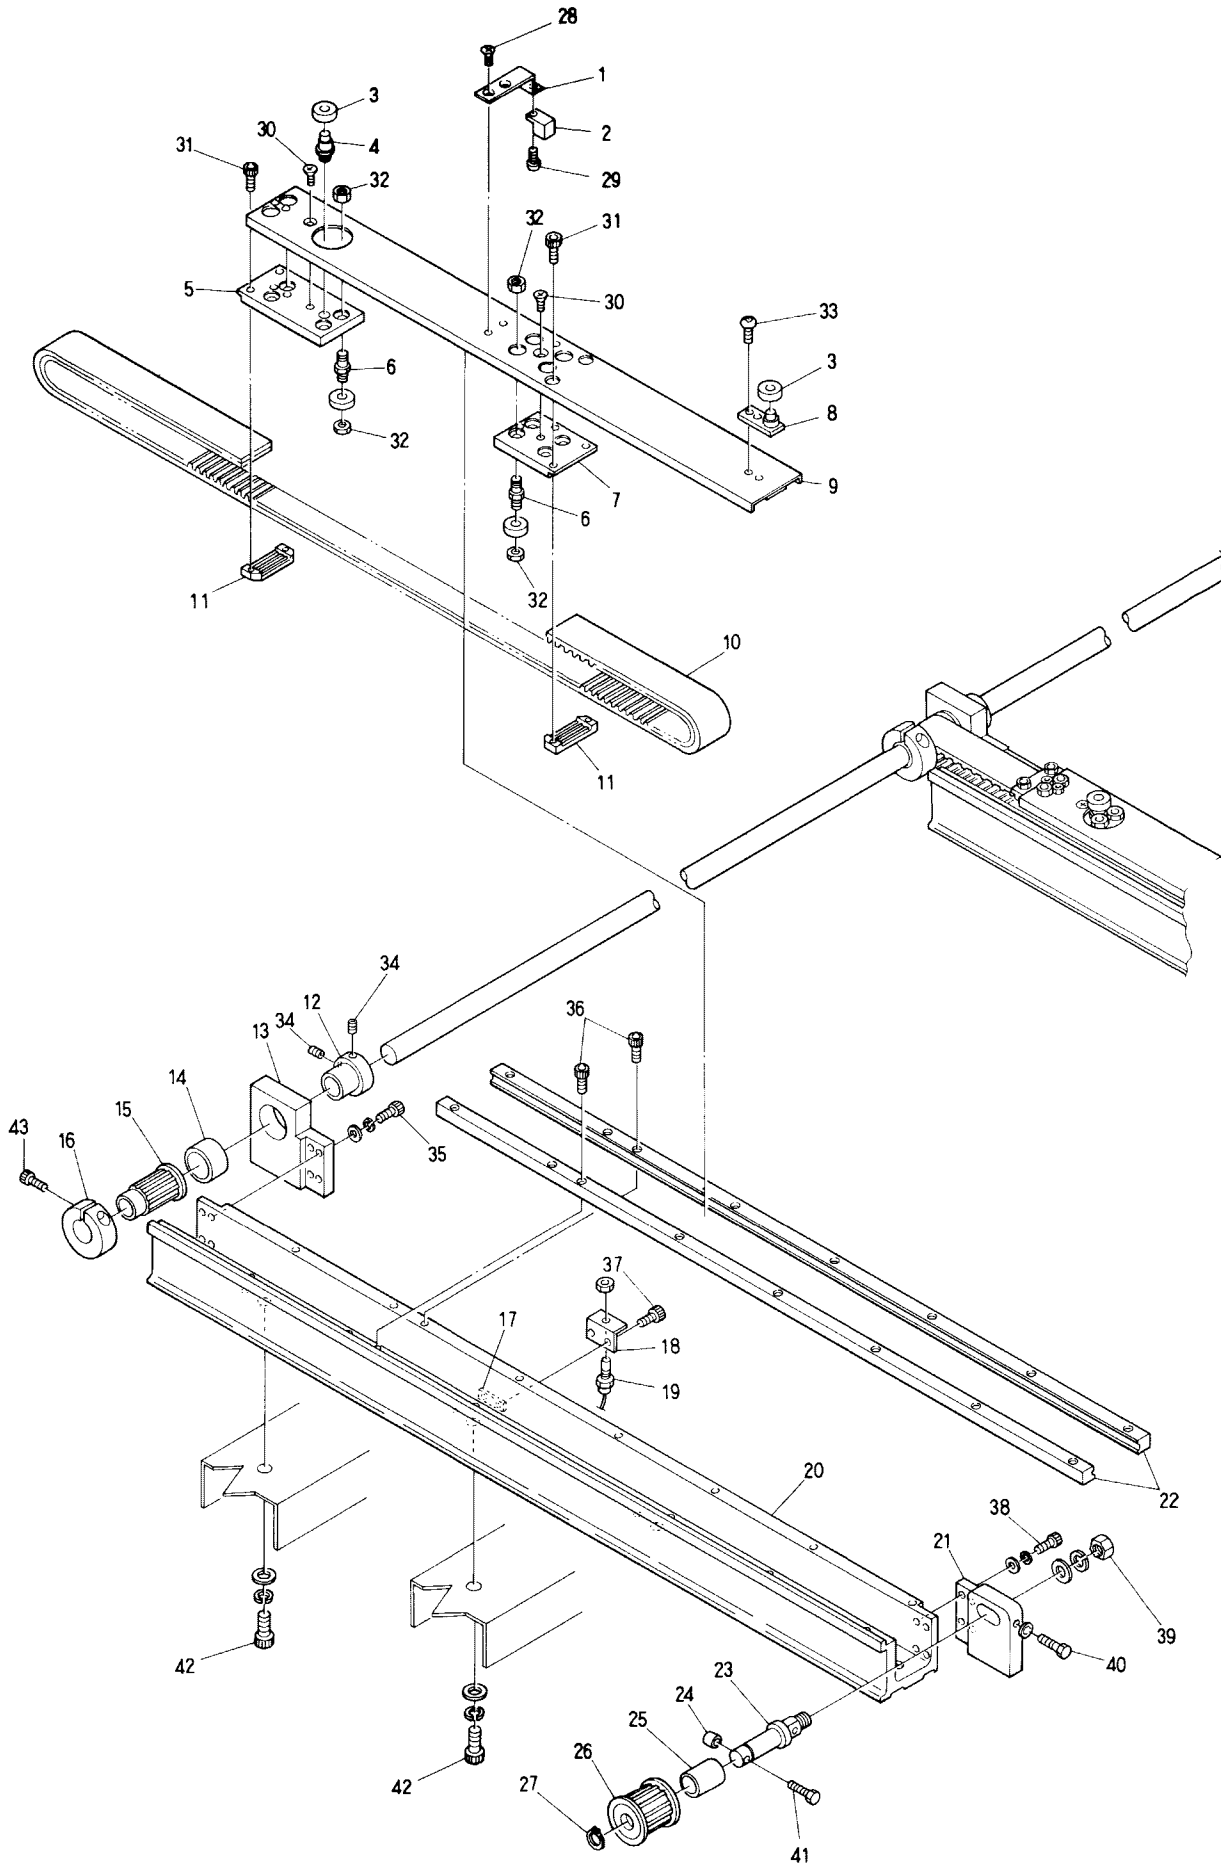

⑩ THREAD STAND (702)

⑩ THREAD STAND (702)

Item No.	Parts No.	Description	
4	71B7U00	THREAD STAND ASSY (702)	KU711170
5	7179P00	THREAD STAND BASE	HP710790
6	2490F00	THREAD GUIDE CERAMIC	KF24090
7	7126HJ	THREAD STAND PILLAR	KG710260
8	7128F	THREAD CONE PIN	KF710280
9	24A3G01	THREAD TENSION UNIT ASSY	KG241031
10	2471F	ADJUSTING NUT UPPER AND LOWER	KF240710
			HH240360
11	2436H	THREAD TENSION SPRING	
12	2425G01	TENSION DISC	KG240251
13	2416F	THREAD TENSION POST (UPPER)	KF240160
14	2421G01	BACKING PLATE	KG240211
17		SCREW	
18		SCREW	
19		SCREW	
20		SCREW	
21		NUT	
22		SCREW	

⑭-REV PANTOGRAPH DRIVE ASSY II (H)

⑭-REV PANTOGRAPH DRIVE ASSY II (H)

Item No.	Parts No.	Description	
1	4634U02	H FRAME LIMIT BRACKET	KU460342
2	95226	MAGNET M-102	A9052026
3	91006	BEARING (625ZZ)	A9010006
4	48S3P00	BEARING PIN	HP482830
5	48S7N00	H ROLLER BASE (REAR)	KN482870
6	48T5P00	ROLLER PIN SET A	HP482950
7	43S8N00	H ROLLER BASE (FRONT)	KN482880
8	48S3P01	BEARING PIN	HP482831
9	48Y4U00	H MEMBER CONNECTING CHANNEL	KU483440
10	92098	TIMING BELT 300S5M2000	A9020098
11	48T4P00	TIMING BELT SUPPORT RACK	HP482940
12	48J7H	PULSE MOTOR SHAFT COLLAR	HH481970
13	48K1N00	H GUIDE RAIL PULLEY BRACKET	KN482010
14	91163	NEEDLE BEARING TLA 2016	A9011063
15	48T9P00	PANTOGRAPH DRIVE PULLEY	HP482990
16	48J8H	CLAMP 19	HH481980
17	4627U00	NUT M3	KU460270
18	4624T00	RS-001 BRACKET (V)	MT460240
19	95224	FRAME LIMIT SWITCH RS-001	A9052024
20	48Y0N00	H GUIDE RAIL BASE	KN483400
21	48K0N00	H GUIDE RAIL PULLEY BRACKET	KN482000
22	48Y5N00	RAIL (L=660)(V) PULLEY SHAFT	KN483450
23	48J9H01	PULLEY SHAFT	HH481991
24	48L1H	BOLT CAP	HH482110
25	91179	NEEDLE BEARING TA-1225	A9011079
26	48T8P00	PANTOGRAPH PULLEY	HP482980
27	91252	E-SHAPE CLIP	A9012052
28		SCREW	
29		SCREW	
30		SCREW	
31		SCREW	
32		NUT	
33		SCREW	
34		SCREW	
35		SCREW	
36		SCREW	
37		SCREW	
38		SCREW	
39		NUT	
40		SCREW	
41		SCREW	
42		SCREW	