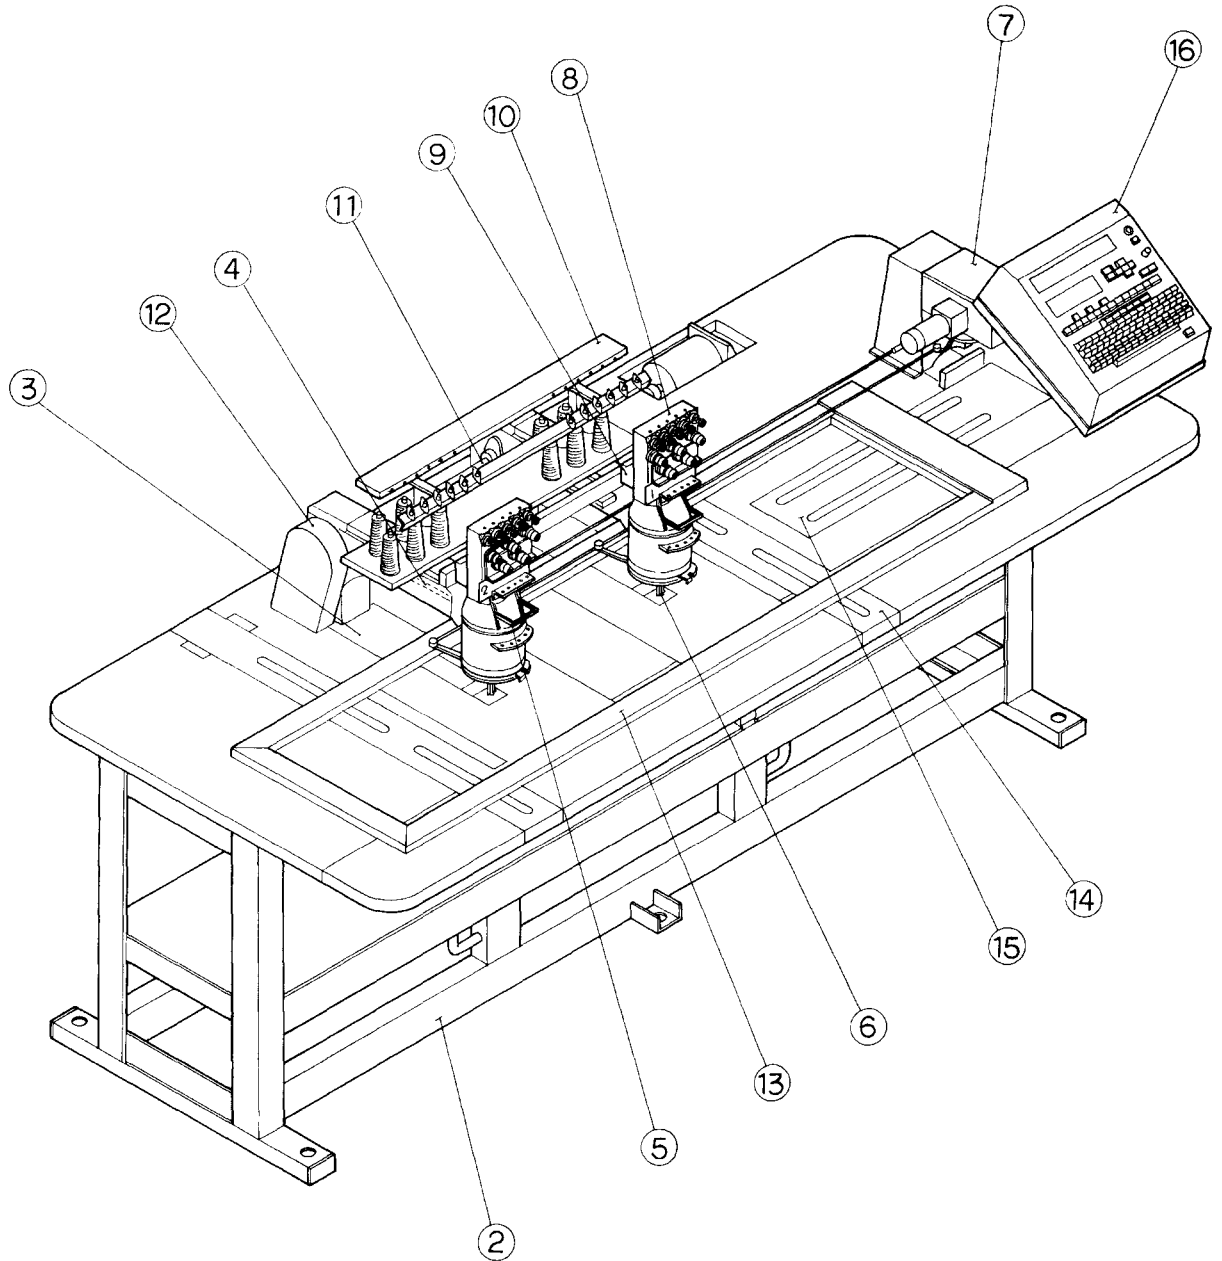

Barudan

MONOGRAM & EMBROIDERY MACHINE

BEAT-702

PARTS BOOK
(REV.)

BEAT-702 MONOGRAM MACHINE PARTS BOOK

TABLE OF CONTENTS

	PAGE No.
① MACHINE LAYOUT (702).....	1
② FRAME & TABLE ASSY (702).....	2
③ SEWING HEAD ASSY.....	3
④ SEWING HEAD DRIVE ASSY.....	4
⑤ TAKE UP LEVER ASSY.....	5
⑥ NEEDLE BAR ASSY.....	6
⑦ COLOR CHANGE ASSY.....	7
⑧ THREAD GUIDE ASSY.....	8
⑨ JUMP STITCH ASSY.....	9
⑩ THREAD STAND (702).....	10
⑪ DRIVE SHAFT ASSY.....	11
⑫ DRIVE MOTOR ASSY (702).....	12
⑬-REV. PANTOGRAPH DRIVE ASSY I (702).....	13
⑭-REV. PANTOGRAPH DRIVE ASSY II (H).....	14
⑮ PANTOGRAPH DRIVE ASSY III (V).....	15
⑯ ELECTRONIC CONTROL.....	16
INDEX.....	17~21

① MACHINE LAYOUT (702)

② FRAME & TABLE ASSY (702)

② FRAME & TABLE ASSY (702)

Item No.	Parts No.	Description	
1	15G2U01	TABLE (PROFIT-702, 320X450)	KU151621
2	1266G02	TAKE-OUT INSERT	KG120662
3	1438A	SUPPOURT TABLE BRAKET	MA140380
	1467A	SUPPOURT TABLE BRAKET (SMALL)	MA140670
4	1469A	SUPPOURT TABLE (BIG)	MA140690
	1468A	SUPPOURT TABLE (SMALL)	MA140680
5	16G2U01	MACHINE FRAME (PROFIT-702, 320X450)	KU161621
6	15H2U00	LOWER SHELF	KU151720
7	1476A	POSITION TABLE BRACKET	MA140760
8	1478A	STAY	MA140780
9	91208	KNOB BOLT M10	A9012008
10	1474A	STAY MOUNT BRACKET	MA140740
11	1475A	FMC TABLE	MA140750
12	1496A00	FMC TABLE HINGE B-1-4	MA140960
13	1280U00	TABLE SUPPORT	KU120800
14	1284C	TABLE SUPPORT 555L	KC120840
15	1284U00	TABLE SUPPORT	KU120840
16	1455U00	TABLE SUPPORT	KU140550
17	1453A	TABLE SUPPORT NO. 1	MA140530
18	1458A	TABLE SUPPORT	MA140580
19		SCREW	
20		SCREW	
21		SCREW	
22		NUT	
23		SCREW	
24		NUT	
25		SCREW	
26		SCREW	
27		SCREW	
28		SCREW	
29		SCREW	
30		NUT	