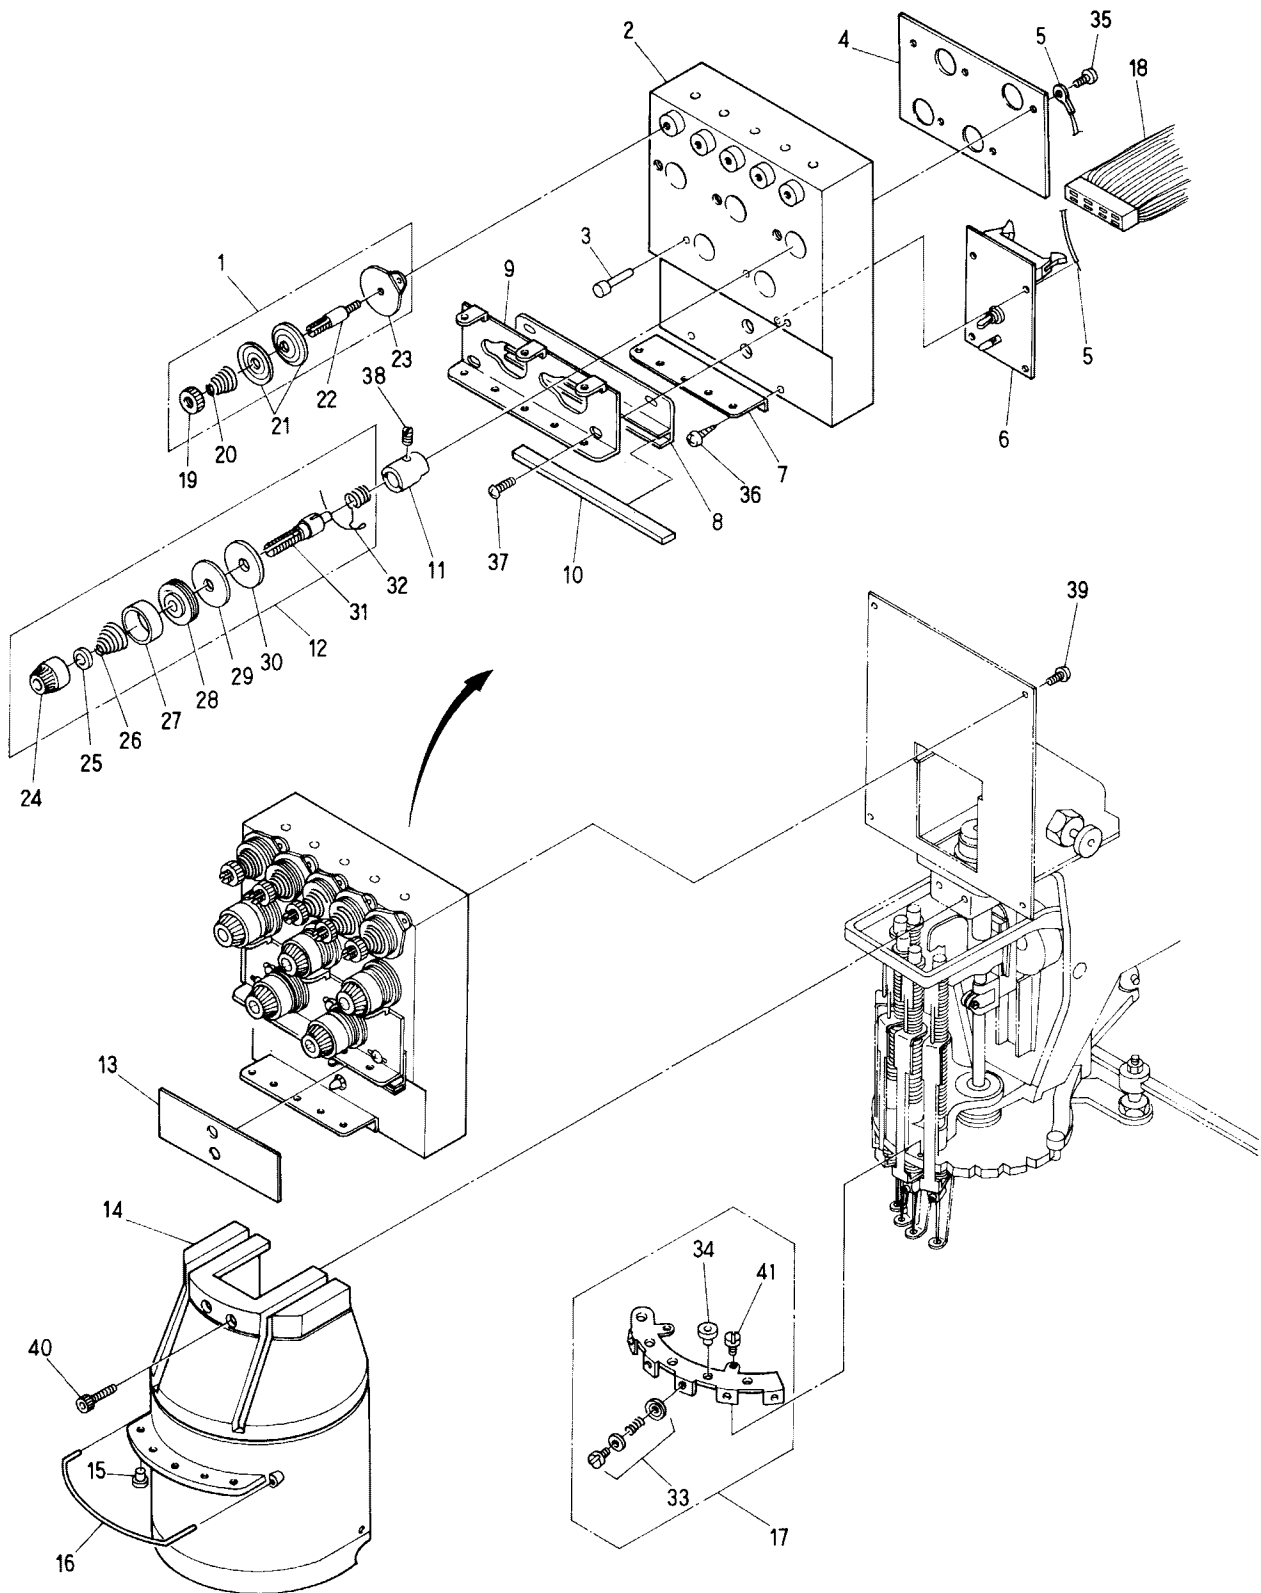

⑧ THREAD GUIDE ASSY (5-NEEDLE)

⑧ THREAD GUIDE ASSY (5-NEEDLE)

Item No.	Parts No.	Description	
1	24A2G	UPPER TENSION UNIT COMPLETE	KG241020
2	24B1P00	THREAD TENSION ASSEMBLY BRACKET	HP241110
3	24B6P00	STOP MOTION CONTACT	HP241160
4	24D7P01	GROUNDING PLATE	HP241371
5	24D9P00	GROUND CABLE	HP241390
6	55T0090	SDU THREAD BREAK BOARD (7020-4200)	EBN00650
7	24B9P00	THREAD GUIDE BAR (NO.2)	HP241190
8	24E5P00	THREAD GUIDE FELT PLATE	HP241450
9	24B7P00	THREAD GUIDE BAR (NO.1)	HP241170
10	24E7P00	THREAD GUIDE FELT	HP241470
11	24B5P00	TENSION SPRING HOLDER WITH SCREW	HP241150
12	24E1P00	LOWER TENSION UNIT ASSEMBLY	HP241410
13	24E0P00	LABEL	HP241400
14	2562P00	SEWING HEAD COVER	HP250620
15	2493F	CERAMIC GUIDE (LOWER)	KF240930
16	2558P01	THREAD GUIDE WIRE	HP250581
17	2505P00	THREAD END TRAP UNIT ASSEMBLY	HP250050
18	5141U00	FLAT CABLE AT-706 (S-2500X1100X6)	KU510410
19	2471F	ADJUSTING NUT	KF240710
20	2436H	THREAD TENSION SPRING	HH240360
21	2425G01	THREAD TENSION DISC	KG240251
22	2416F	THREAD TENSION POST UPPER	KF240160
23	2422G	TENSION DISC INSULATOR	KG240220
24	2470F	PLASTIC TENSION ADJUSTOR	KF240700
25	2478F	WASHER	KF240780
26	2436H	THREAD TENSION SPRING	HH240360
27	2476F	THREAD TENSION COVER	KF240760
28	2428F	ROTARY TENSION DISC	KF240280
29	2474F	TENSION FELT	KF240740
30	2475F	TENSION DISC PLASTIC INSULATOR	KF240750
31	2417F	THREAD TENSION POST	KF240170
32	2482N00	CHECH SPRING	KN240820
33	2520F	INDIVIDUAL THREAD END TRAP COMPLETE	KF250200
34	2491F	THREAD GUIDE (CERAMIC) 8φ	KF240910
35		SCREW	
36		SCREW	
37		SCREW	
38		SCREW	
39		SCREW	
40		SCREW	
41		SCREW