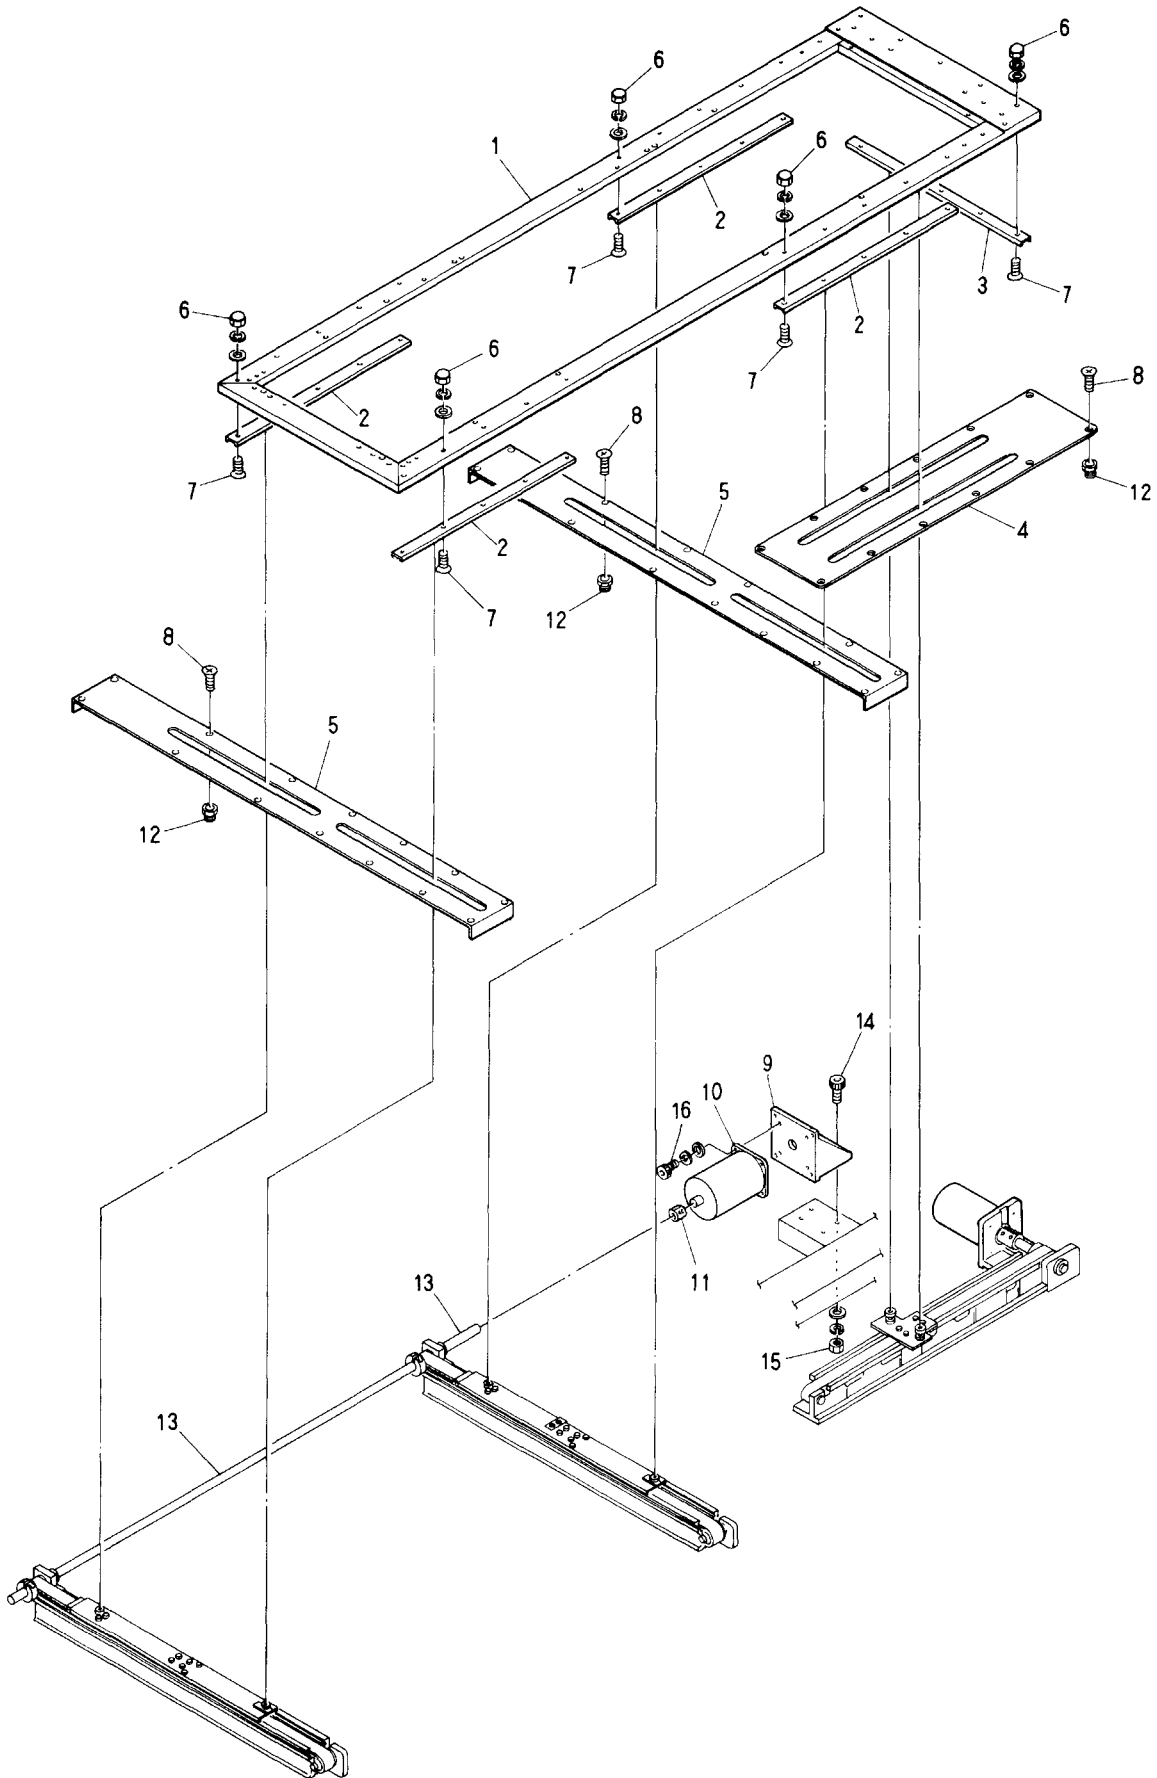

⑬-REV PANTOGRAPH DRIVE ASSY I (702)

⑬-REV PANTOGRAPH DRIVE ASSY I (702)

Item No.	Parts No.	Description	
1	4651U00	PANTOGRAPH ASSY	KU460510
2	4842N00	RAIL (920L)	KN480420
3	4835C	RAIL (470L)	KC480350
4	48A5U00	V RAIL COVER (480)	KU481050
5	4815C	H RAIL COVER	KC480150
6		NUT	
7		SCREW	
8		SCREW	
9	4715U00	H PULSE MOTOR BRACKET	KU470150
10	4711T00	PULSE MOTOR (103-845-1111)	MT470110
11	48J3H01	PULSE MOTOR COUPLING	HH481931
12		NUT	
13	4970U00	H PULSE MOTOR CONNECTING SHAFT	KU490700
14		SCREW	
15		NUT	
16		SCREW