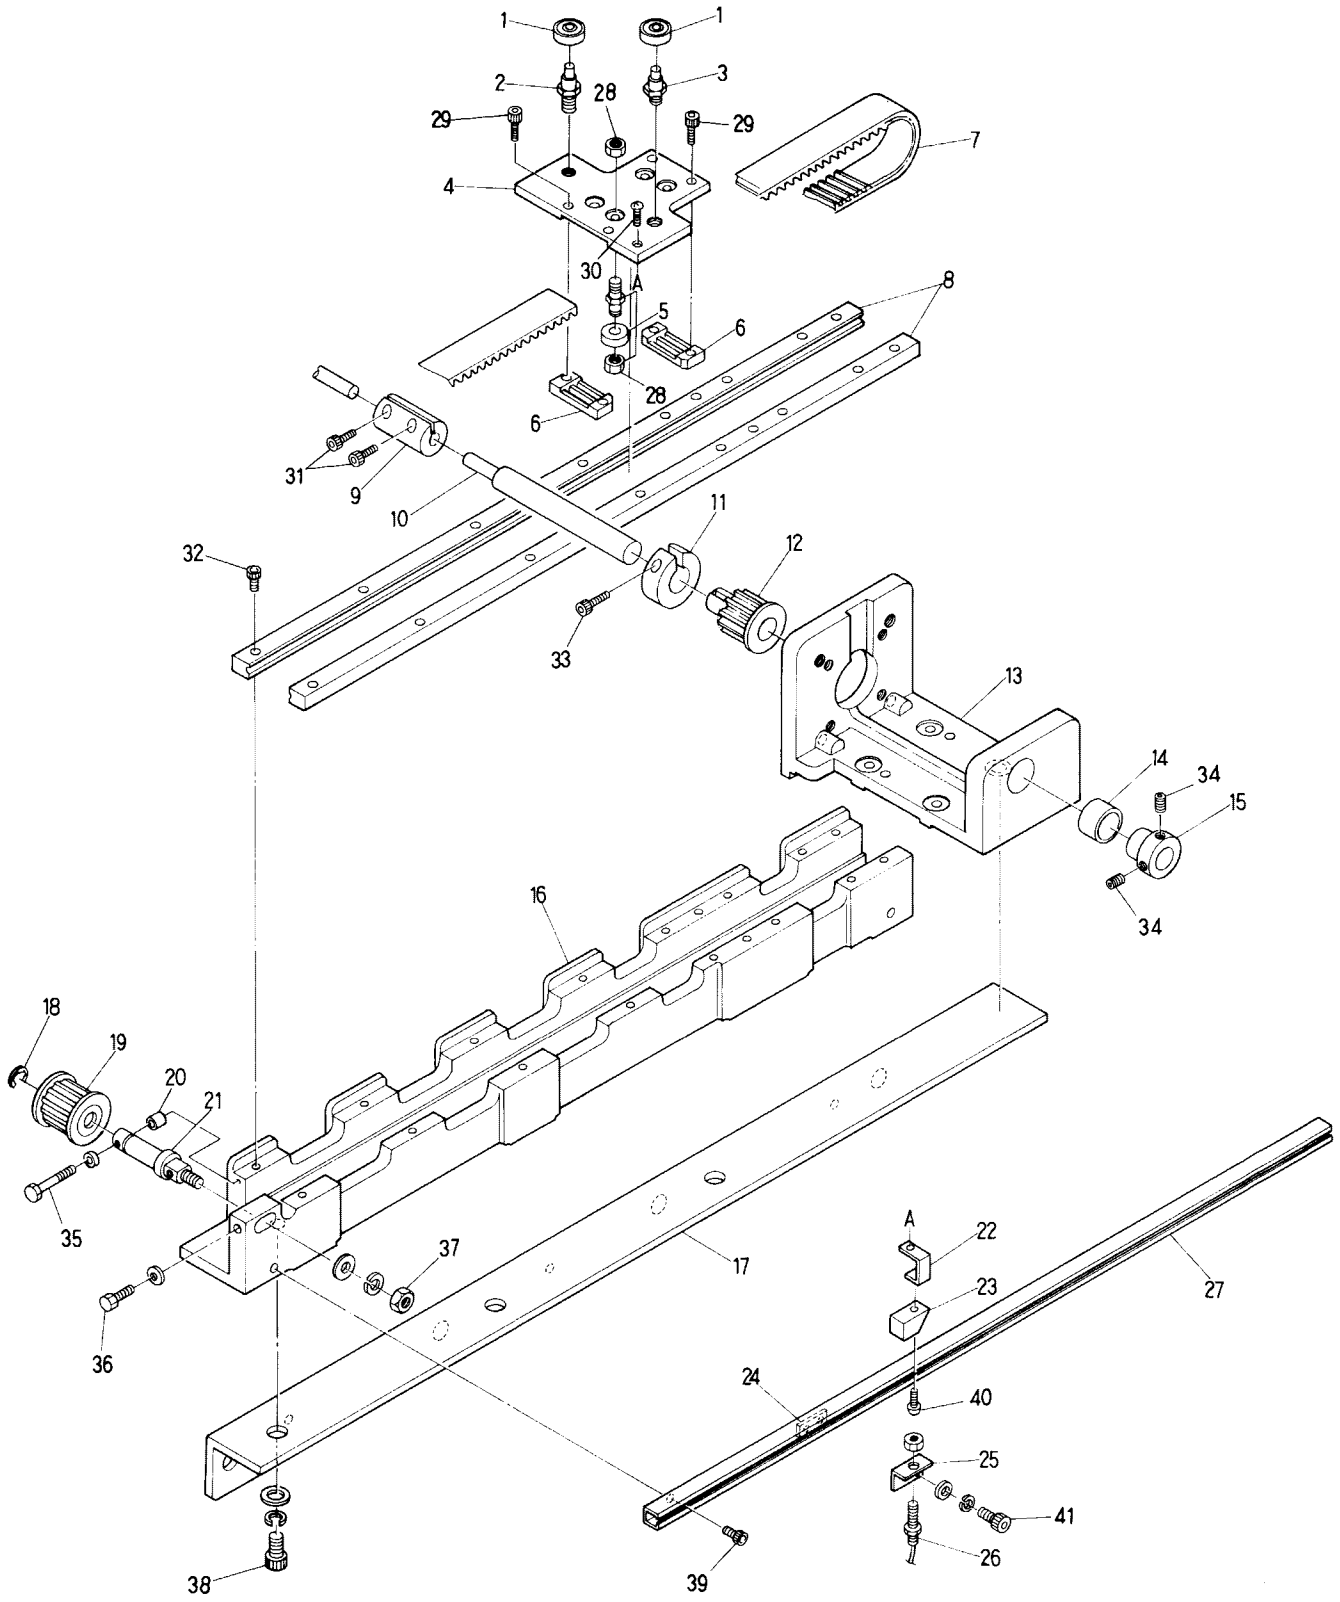

15 PANTOGRAPH DRIVE ASSY III (V)

⑮ PANTOGRAPH DRIVE ASSY III (V)

No.	Parts No.	Description	
1	91006	BEARING 625ZZ	A9010006
2	48V1P00	BEARING PIN B	HP483110
3	48S8U00	BEARING PIN	HP482830
4	48V8U00	V ROLLER BASE (5M-30)	KU483180
5	48T5P00	ROLLER PIN	HP482950
6	48T4P00	TIMING BELT RACK (5M)	HP482940
7	92098	TIMING BELT 300S5M2000	A9020098
8	48T1P00	GUIDE RAIL (L=1060)	HP482910
9	48J3H01	PULSE MOTOR COUPLING (704, 706)	HH481931
	4717A	PULSE MOTOR COUPLING (702)	MA470170
10	4918U00	V TIMING BELT SHAFT (704, 706, 708)	KU490180
	4917U0K	V TIMING BELT SHAFT (702)	KU490170
11	48J8H	CLAMPING COLLAR	HH481980
12	48T9P00	TIMING BELT PULLEY (REAR) S5M	HP482990
13	4710U00	V PULSE MOTOR BRACKET	KU470100
14	91163	BEARING TLA 2016	A9011063
15	48J7H	PULSE MOTOR CONNECTING SHAFT COLLAR	HH481970
16	4813U00	V GUIDE RAIL BASE	KU480130
17	4740U00	V GUIDE RAIL BASE BRACKET (520)	KU470400
	4746U00	V GUIDE RAIL BASE BRACKET (480)	KU470460
18	91252	E SHAP CLIP (10ϕ)	A9012052
19	48T8P00	TIMING BELT PULLEY (FRONT) S5M	HP482980
20	48L1H	PULLEY SHAFT BOLT CAP	HH482110
21	48J9H01	TIMING PULLEY SHAFT	HH481991
22	4632U00	V FRAME LIMIT BRACKET	KU460320
23	95226	MAGNET M-102	A9052026
24	4627T00	NUT	MT460270
25	4624T00	FRAME LIMIT BRACKET (V)	MT460240
26	95224	FRAME LIMIT SWITCH RS-001	A9052024
27	4636U0K	V FRAME LIMIT RAIL	KU460360
28		NUT	
29		SCREW	
30		SCREW	
31		SCREW	
32		SCREW	
33		SCREW	
34		SCREW	
35		SCREW	
36		SCREW	
37		NUT	
38		SCREW	
39		SCREW	
40		SCREW	
41		SCREW