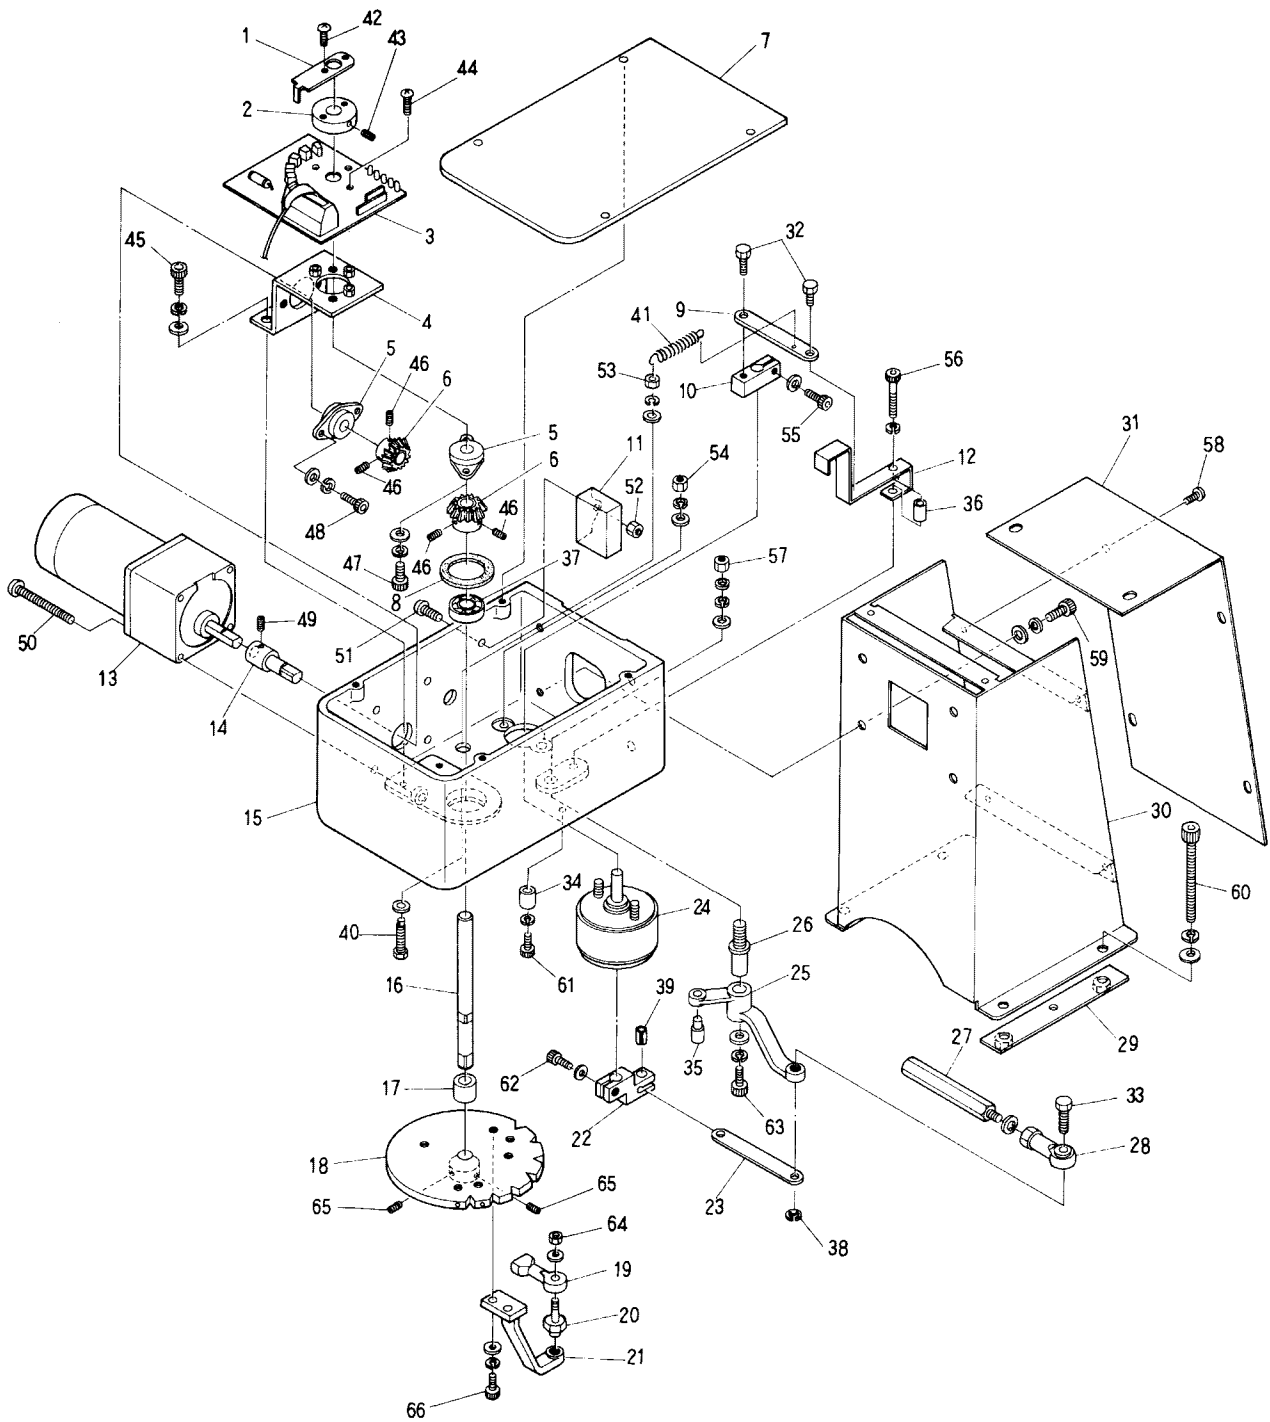

⑦ COLOR CHANGE ASSY

⑦ COLOR CHANGE ASSY

Item No.	Parts No.	Description				
1	3328H01	COLOR CHANGE CONFIRMATION LEVER				HH330281
2	3317C	COLLAR				KC330170
3	55T0100	SDU COLOR CHANGE BOARD (7020-4100)				EBN00660
4	33J1U00	COLOR CHANGE BOARD BASE				KU331910
5	91149	FYH OILESS PILLOW 80 (80FL-10)				A9011049
6	3362H	BEVEL GEAR				HH330630
7	33H4U00	COVER				KU331740
8	912F0	THRUST WASHER (TW1530)				A9012150
9	33J4P00	DRIVE PLATE				HP331940
10	33J6P00	DRIVE LEVER				HP331960
11		CONDENSER FOR 3381H				
12	33J3U00	LOCK CONFIRMATION LEVER				KU331930
13	3381H	GEARED MOTOR				HH330810
14	33F7P00	GEARED MOTOR SHAFT				HP331570
15	33J0U00	COLOR CHANGE BOX				KU331900
16	33F8P00	NEEDLE TURNING SHAFT				HP331580
17	33F9P00	POSITIONING COLLAR				HP331590
18	3315G	COLOR CHANGE PLATE				KG330150
19	91201	PIVOT COUPLING (RD4 020R)				A9012001
20	33G4P00	COLOR CHANGE LOCK DRIVE PLATE				HP331940
21	33F2P00	COLOR CHANGE PLATE LEVER				HP331520
22	33F5P00	LOCK SOLENOID LEVER				HP331550
23	33J4P00	COLOR CHANG LOCK DRIVE PLATE				HP331940
24	95611	ROTARY SOLENOID (6SR25-27X3, 4, 9)				A9056011
25	33F3P01	COLOR CHANGE LOCK LEVER				HP331531
26	2363F	THREADED STUD				KF230630
27	3351C	HEXAGONAL CONNECTING ROD				KC330510
28	91202	UNIBALL COUPLING (PR-6)				A9012002
29	33H3U00	PLATE FOR 30				KU331730
30	33H1U00	STAY FOR 15				KU331710
31	33H2U00	COVER FOR 30				KU331720
32	740F300	BOLT				HQ741F30
33	33F6P00	LOCK LEVER PIN				HP331560
34	3367H	ECCENTRIC STOPPER				HH330670
35	2362F	LOCK LEVER ROLLER				KF230620
36	33J5P00	ROLLER FOR 12				HP331950
37	91001	BEARING 6000ZZ				A9010001
38	91255	E SHAPE CLIP (4φ)				A9012055
39	912E3	CIRCULAR SPRING PIN (6φ L=12)				A9012143
40	33H5U00	SPRING PIN				KU331750
41	33H6U00	SPRING				KU331760
42		SCREW	51	SCREW	61	SCREW
43		SCREW	52	NUT	62	SCREW
44		SCREW	53	NUT	63	SCREW
45		SCREW	54	NUT	64	NUT
46		SCREW	55	SCREW	65	SCREW
47		SCREW	56	SCREW	66	SCREW
48		SCREW	57	NUT		
49		SCREW	58	SCREW		
50		SCREW	59	SCREW		
			60	SCREW