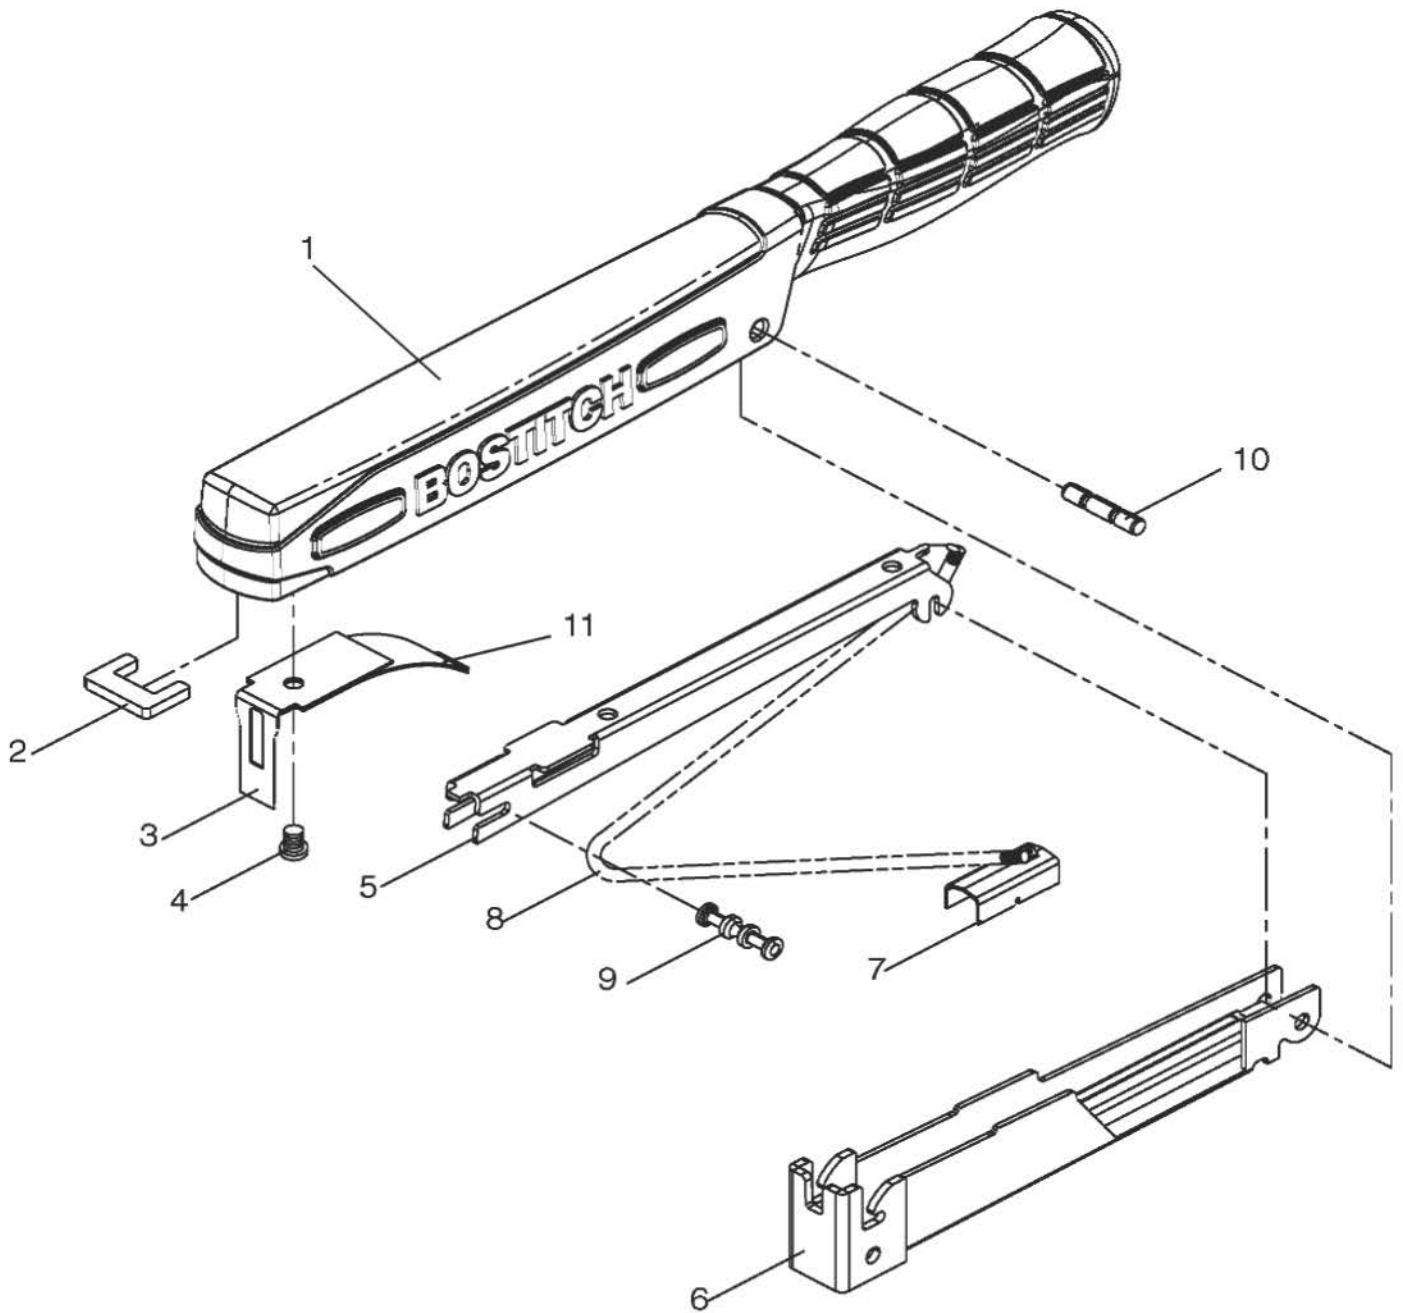

BOSTITCH H30-6

Item #	Part #	Description
1	177844	FRAME-GRIP-PAD ASSEM
2	H30603	BUMPER
3	H30624	DRIVER
4	UA3806.22	SCREW-SPHTFS-10-24X3
5	H30605	TOP GUIDE
6	H30606	MAGAZINE ASSEMBLY
7	177846	PUSHER
8	H30608	PUSHER SPRING
9	H30609	ROLLER
10	H30610	PIN-PIVOT