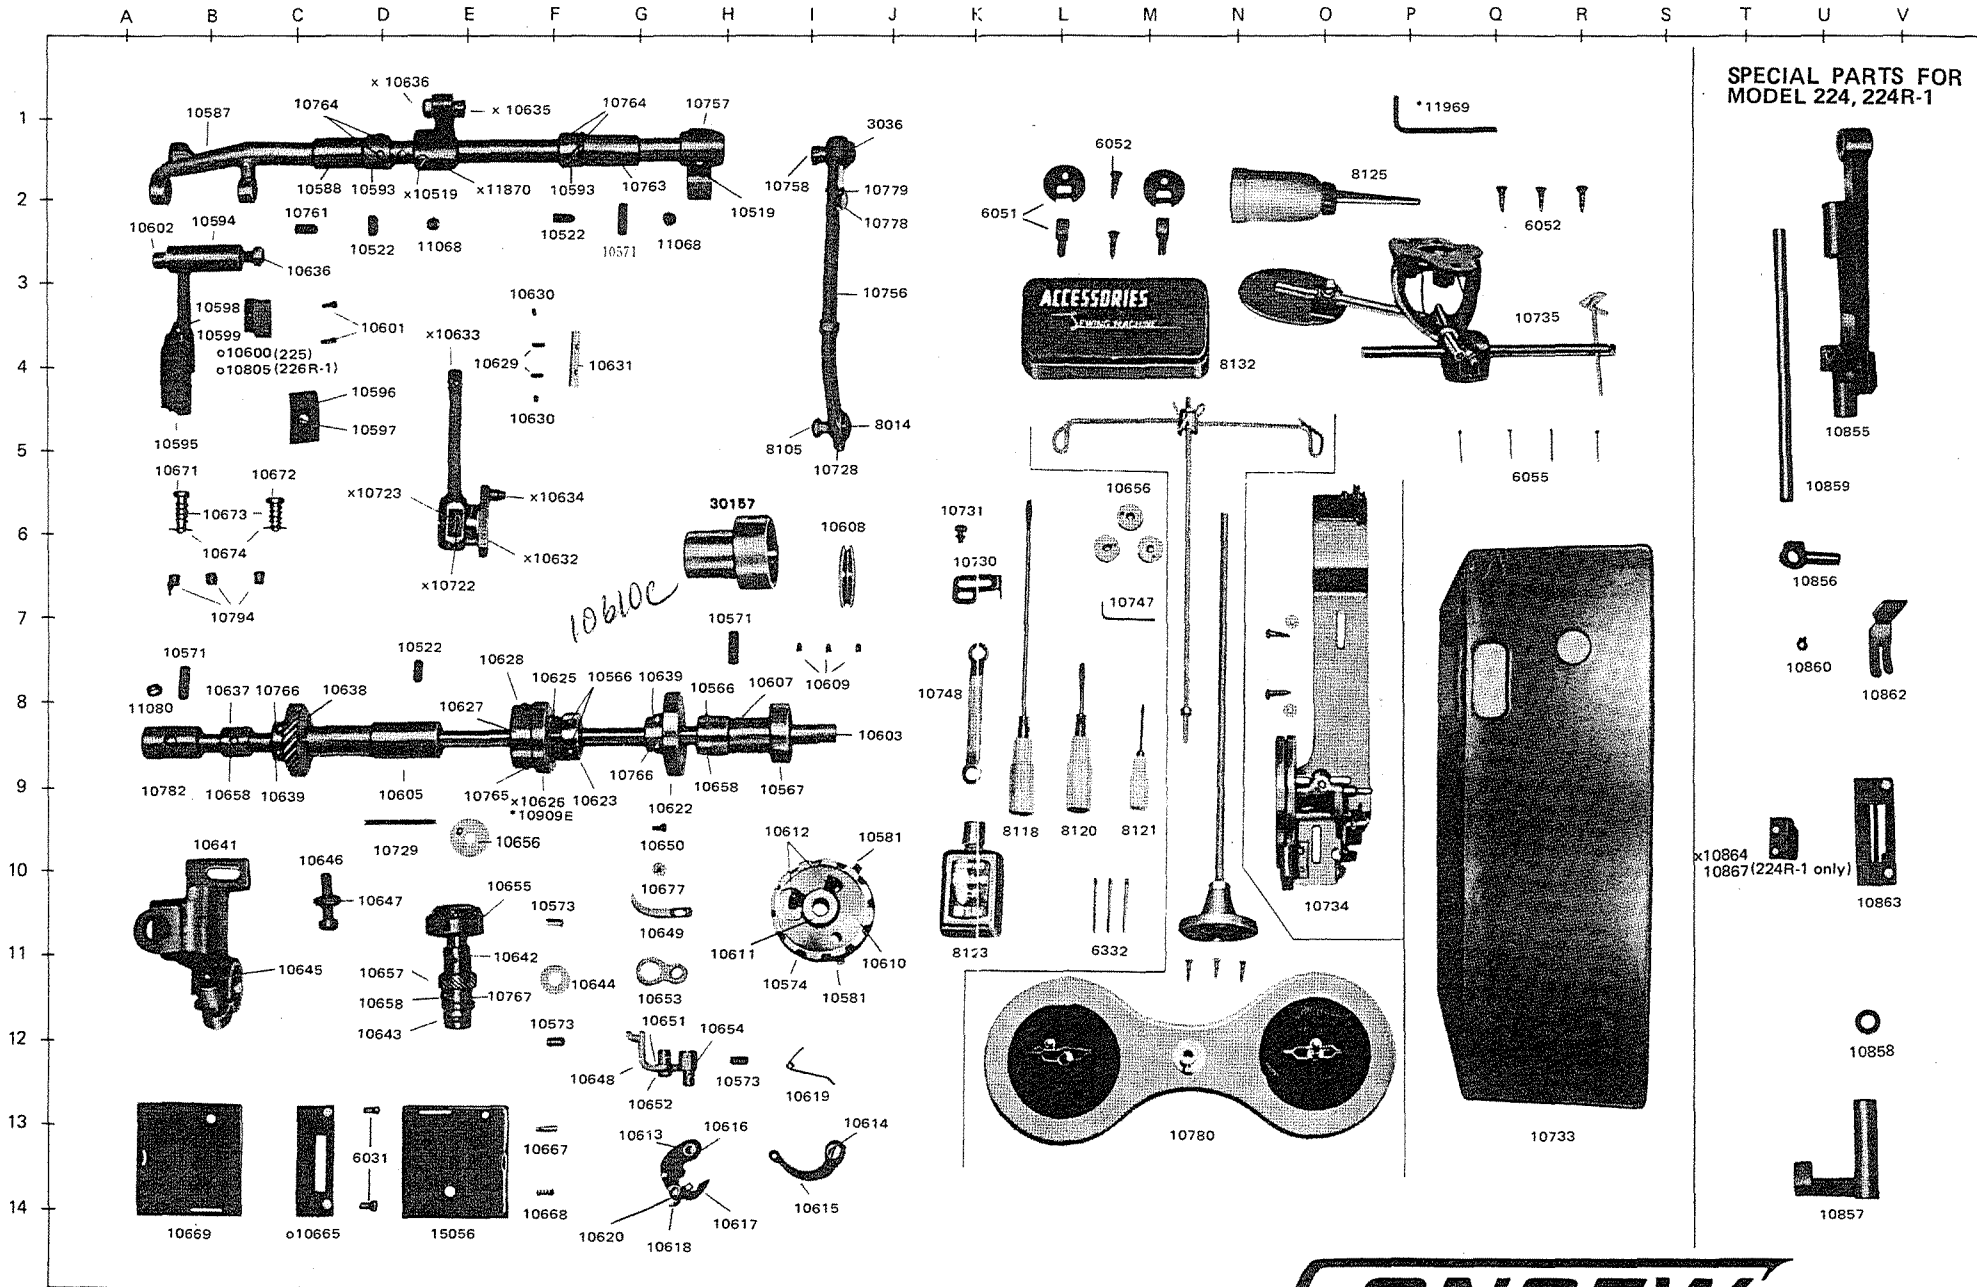

PARTS CHART FOR CONSEW MODEL 224,224R-

o marked parts are only for Model 225, 226R-1

PARTS CHART FOR CONSEW MODEL 224,224R-1

a b c d e f g h i j

BELT GUARD (Optional equipment)

* marked parts are only for Model 224R-1, 226R-1
 x marked parts are only for Model 224, 225
 o marked parts are only for Model 225, 226R-1