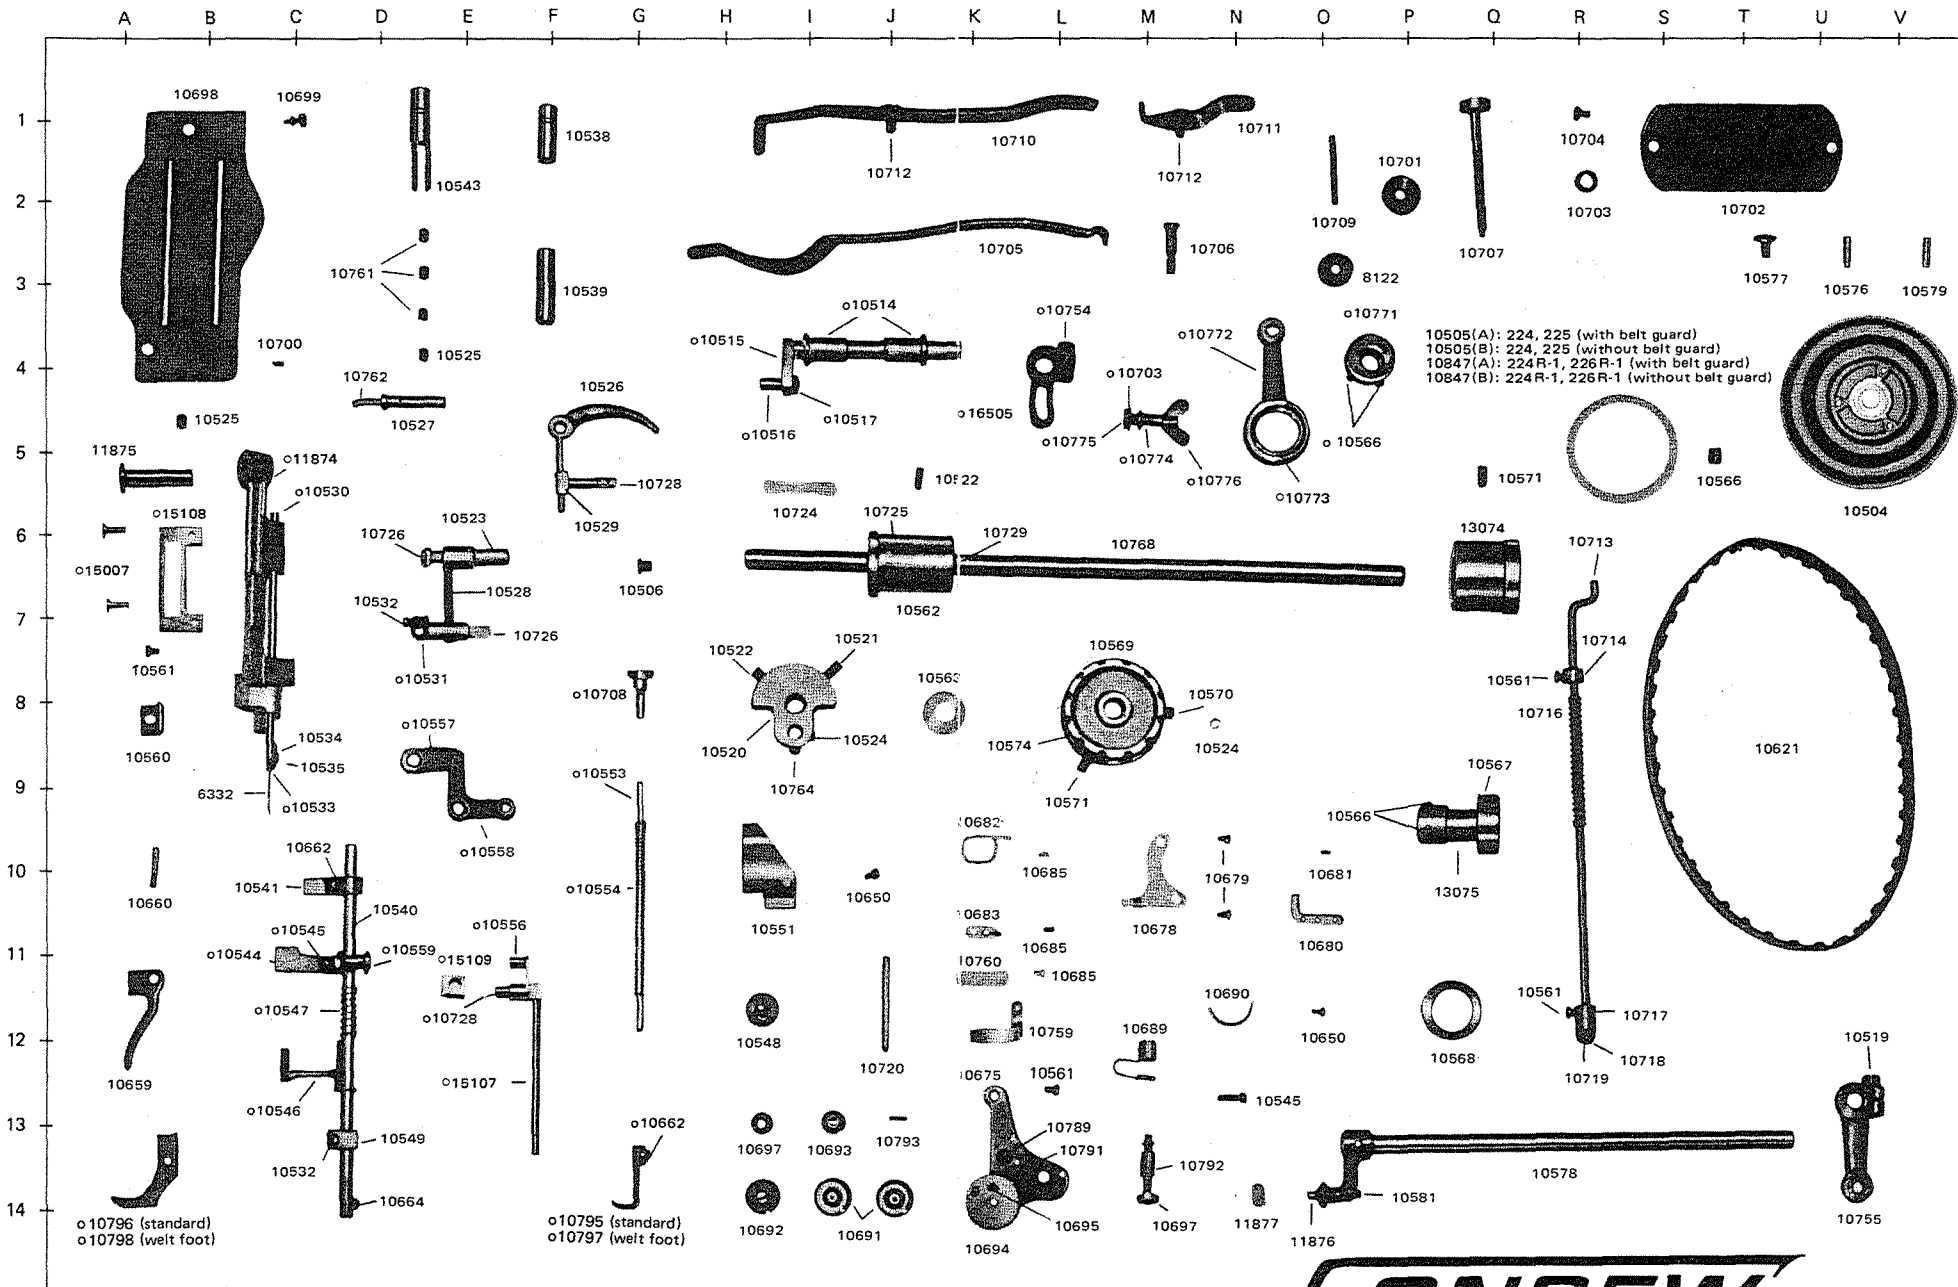

PARTS CHART FOR CONSEW MODEL 224,224R-

o marked parts are only for Model 225, 226R-1

PARTS CHART FOR CONSEW MODEL 224,224R-1

a b c d e f g h i j

BELT GUARD (Optional equipment)

* marked parts are only for Model 224R-1, 226R-1
 x marked parts are only for Model 224, 225
 o marked parts are only for Model 225, 226R-1