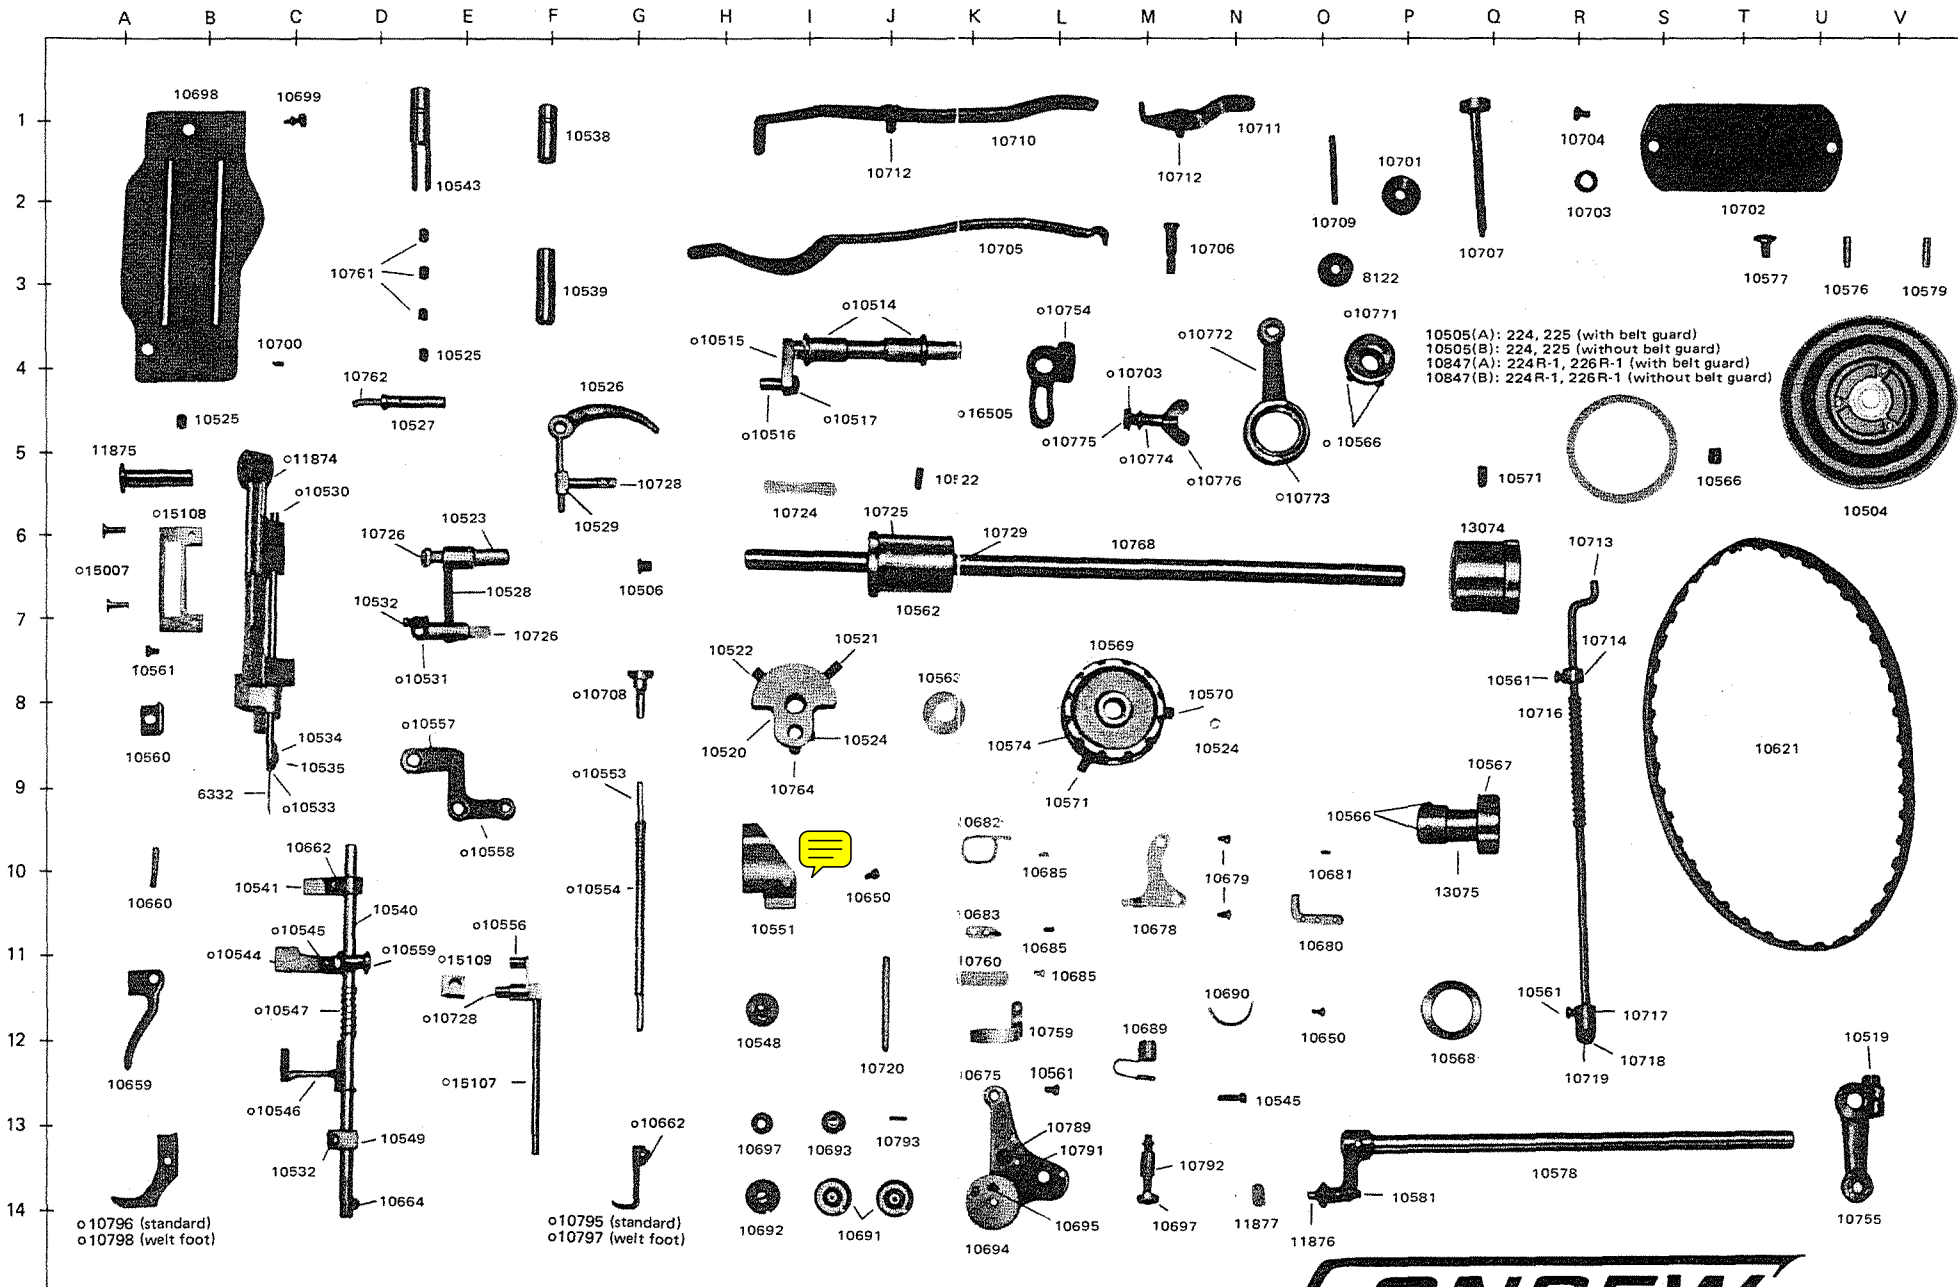

# PARTS CHART FOR CONSEW MODEL 224,224R-

o marked parts are only for Model 225, 226R-1

**CONSEW**

# PARTS CHART FOR CONSEW MODEL 224,224R-1

**CONSEW**