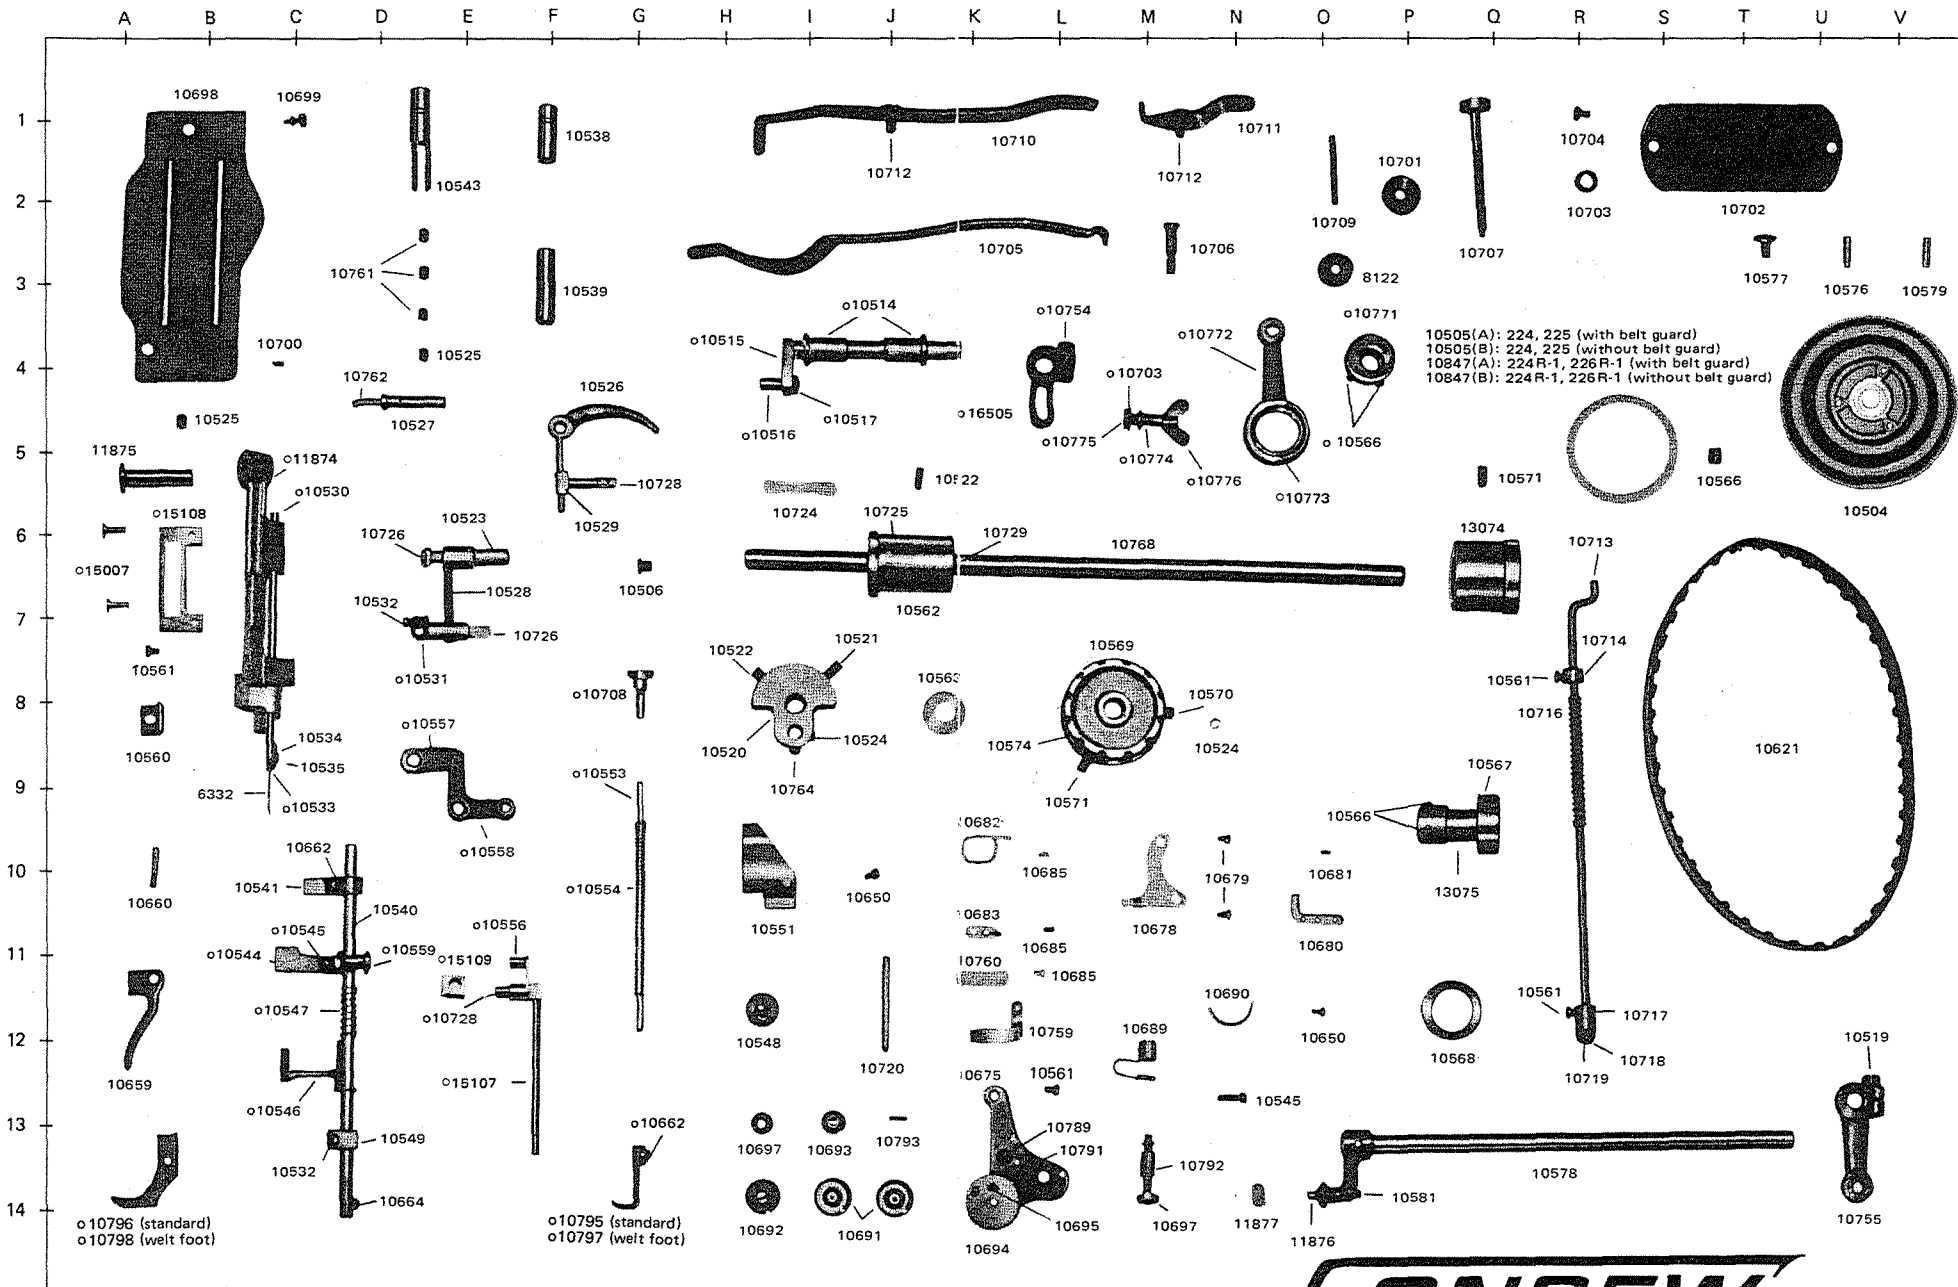

PARTS CHART FOR CONSEW MODEL 224,224R-

o marked parts are only for Model 225, 226R-1

CONSEW

PARTS CHART FOR CONSEW MODEL 224,224R-1

CONSEW

a b c d e f g h i j

BELT GUARD (Optional equipment)

* marked parts are only for Model 224R-1, 226R-1
 x marked parts are only for Model 224, 225
 o marked parts are only for Model 225, 226R-1