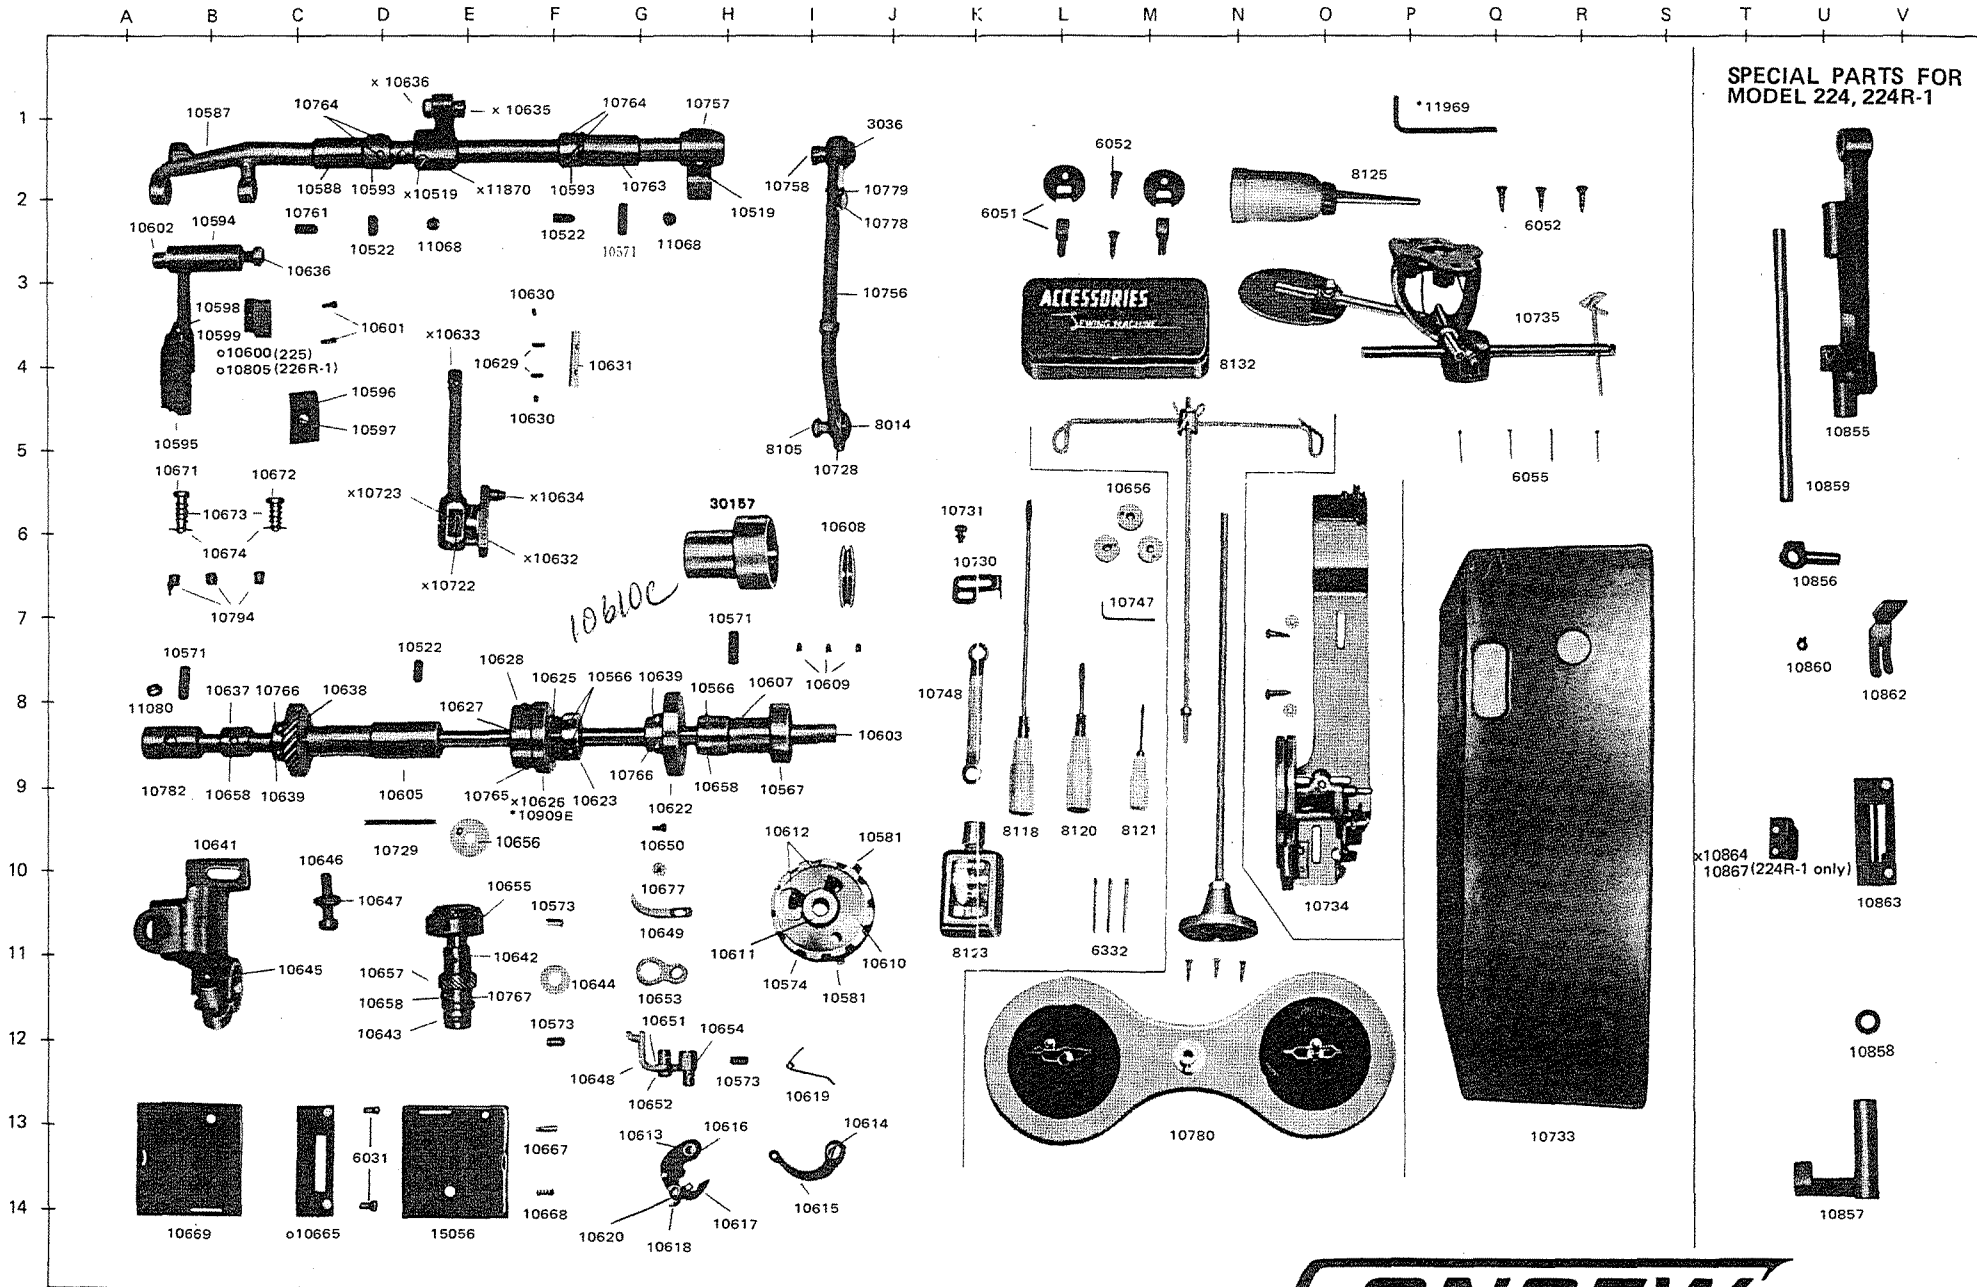

PARTS CHART FOR CONSEW MODEL 224,224R-

o marked parts are only for Model 225, 226R-1

CONSEW

PARTS CHART FOR CONSEW MODEL 224,224R-1

CONSEW

a b c d e f g h i j

BELT GUARD (Optional equipment)

* marked parts are only for Model 224R-1, 226R-1
 x marked parts are only for Model 224, 225
 o marked parts are only for Model 225, 226R-1