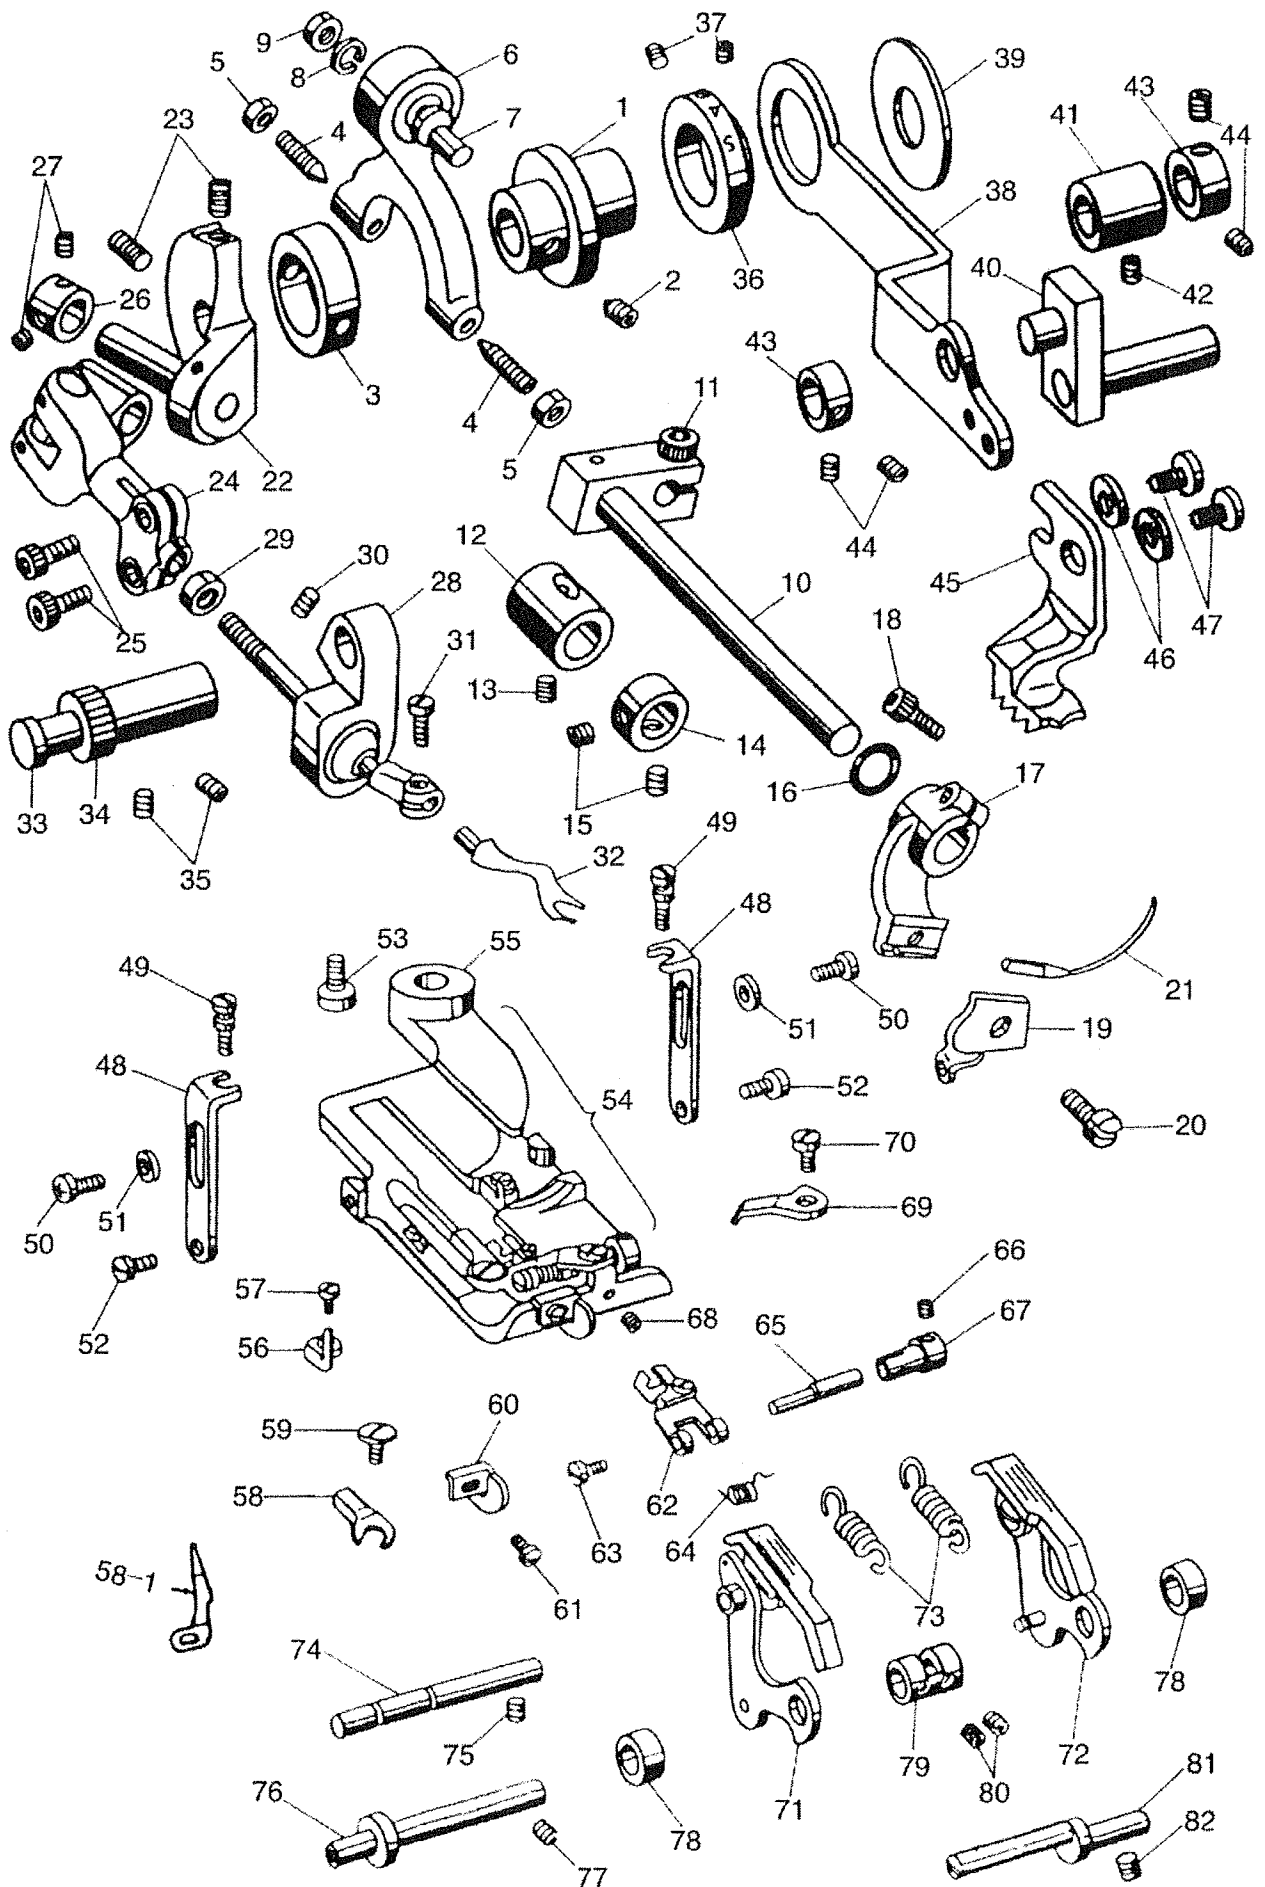

Ref. Nos.	Parts No.	Description	
1	21038	Eccentric Bushing	
2	0085010	Eccentric Bushing Set Screw	
3	21046	Needle Yoke Ring	
4	21047	Needle Yoke Center Screw	
5	21048	Needle Yoke Center Screw Nut	
6	S-21049-A	Needle Yoke & Ball Joint	
7	21052 -B	Needle Yoke & Eccentric Pin	
8	8179	Needle Yoke Eccentric Pin Spring Washer	
9	C-10022	Needle Yoke Eccentric Pin Nut	
10	S-21053	Needle Carrier Shaft Crank	
11	0214016	Needle Carrier Shaft Crank Set Screw	
12	21005	Needle Carrier Shaft Bushing	
13	0094006	Needle Carriner Shaft Bushing Set Screw	
14	21016	Needle Carrier Shaft Collar	
15	0096006	Needle Carrier Shaft Collar Set Screw	
16	19034	Needle Carrier Shaft "O" Ring	
17	21056	Needle Carrier	
18	0215016	Needle Carrier Clamp Screw	} For Needle System LW × 6T (Re: LW × 5T, refer to page 4.)
19	4025-A	Needle Clamp	
20	121	Needle Clamp Set Screw	
21	4181	Needle (LW × 6T)	
22	S-21057	Looper Drive Crank & Pin	
23	0096014	Looper Drive Crank Set Screw	
24	S-21059	Looper Yoke with Joint & Pin	
25	0214012	Looper Yoke Set Screw	
26	17037	Looper Yoke Pin Collar	
27	17146	Looper Yoke Pin Collar Set Screw	
28	S-21062 -A	Looper Carrier Assembly	
29	21048	Looper Carrier Nut	
30	0096006	Looper Ball Joint Clamp Screw	
31	4040	Looper Clamp Screw	
32	4039	Looper	
33	21064	Looper Ball Joint Pin	
34	21065	Looper Ball Joint Eccentric Sleeve	
35	0046008	Looper Ball Joint Eccentric Sleeve Set Screw	
36	21039 -A	Stitch Regulating Eccentric	
37	0094006	Stitch Regulating Eccentric Set Screw	
38	21040	Feed Lever	
39	21041	Feed Lever Thrust Washer	
40	S-21042-A	Feed Lever Crank	
41	10517	Feed Lever Crank Bushing	
42	0094006	Feed Lever Crank Bushing Set Screw	
43	21045	Feed Lever Crank Collar	
44	0094004	Feed Lever Crank Collar Set Screw	
45	4047-C	Feed Dog	
46	2528	Feed Dog washer	
47	4048-A	Feed Dog Set Screw	
48	4061-A	Presser Foot Bracket	
49	21066	Presser Foot Bracket Adjusting Screw	
50	0144008	Presser Foot Bracket Holding Screw	
51	11158	Presser Foot Bracket Holding Screw Washer	
52	4186	Presser Foot Holding Screw	
53	21067	Presser Foot Clamp Screw	
54	PF100	Presser Foot Assembly (Ref.Nos.54-69)