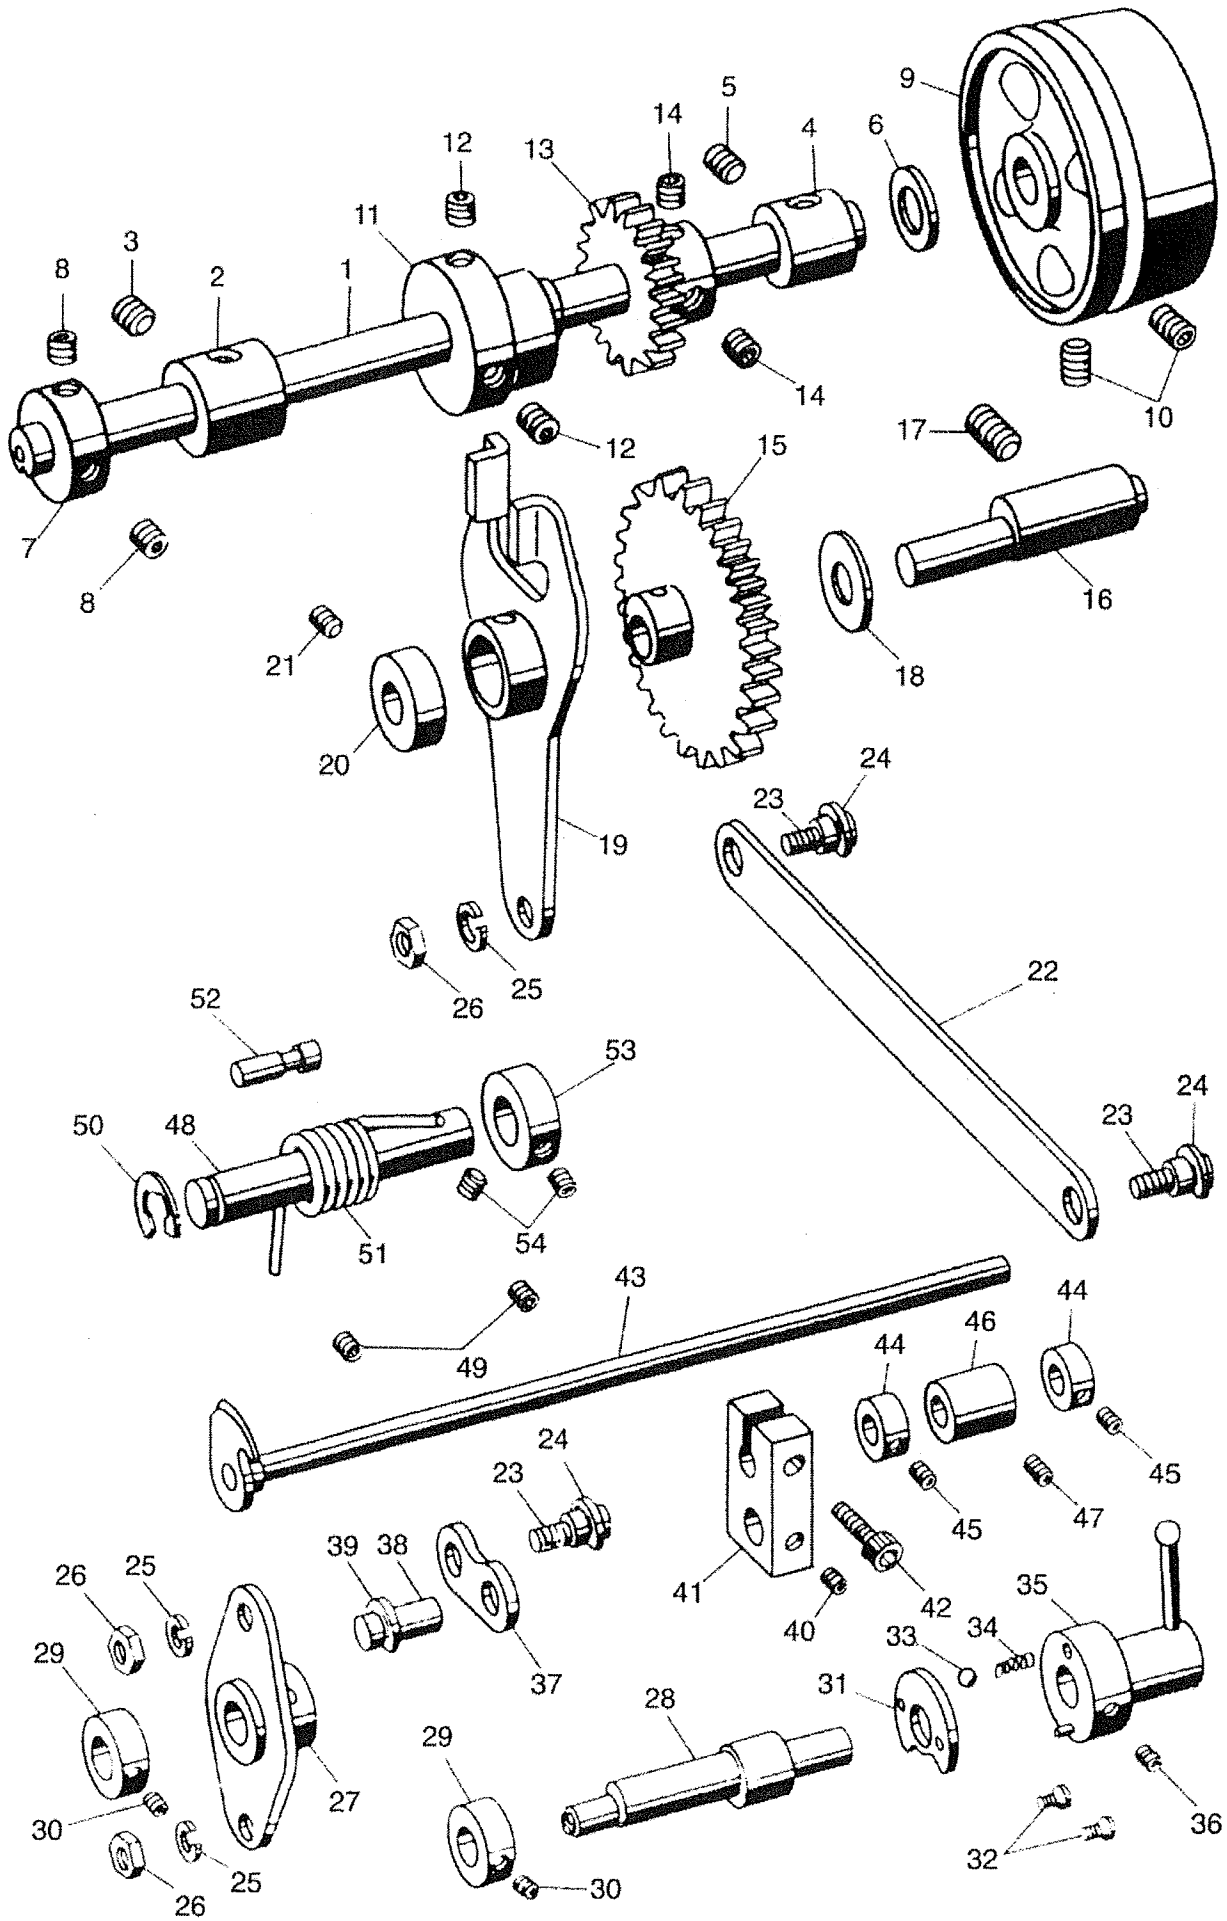

# **CONSEW**®

CONSOLIDATED SEWING MACHINE CORP.

**75T**

**PARTS BOOK**

Ref. Nos.	Parts No.	Description
1	21001	Machine Frame
2	21002	Cylinder Bed
3	21003	Arm Side Cover
4	21004	Arm Side Cover Clamp Screw
5	21005	Pulley Cover
6	0144016	Pulley Cover Set Screw
7	21006	Arm Rear Cover
8	0144008	Arm Rear Cover Set Screw
9	21007	End Cover
10	0174008	End Cover Set Screw
11	S-21008-G	Machine Base with Rubber Cushion (Moss Green)
11	S-21008 -R	Machine Base with Rubber Cushion (Wine -Red)
12	21009	Rubber Cushion (A)
13	21010	Rubber Cushion(B)
14	0186016	Machine Base Clamp Screw
15	10109-A	Motor
16	B-005	Motor Bracket Set Screw
17	B-006	Motor Bracket Spring Washer
18	B-007	Motor Bracket Spring washer
19	21001	Motor Belt
20	10131	Needle System Label (LW × 6T)
21	4135	Thread Guide(Pig Tail)
22	0144008	Thread Guide Set Screw
23	S-21095	Thread Tension Assembly (Ref. Nos. 24-29)
24	21095	Thread Tension Bracket
25	21096	Thread Tension Post
26	4070	Thread Tension Post Nut
27	5190-A	Thread Tension Disc
28	79-B	Thread Tension Spring
29	83	Thread Tension Nut
30	0144008	Thread Tension Bracket Set Screw
31	0046006	Thread Guide Stud Set Screw
32	21093	Thread Stand
33	21094	Thread Stand Base
34	AC-101	Plastic Cap
35	11145	Thread Stand Nut
36	10543	Thread Stand Washer
37	S-10513 -G	Disc Regulator (Moss-Green)
37	S-10513 -R	Disc Regulator (Wine-Red)
38	6074	Disc Regulator Set Screw
39	10514	Disc Regulating Dial Screw
40	10516	Disc Regulating Dial Screw Prop
41	10515-A	Disc Regulating Plate Spring
42	8339	Disc Regulating Plate Spring Set Screw
43	21068	Disc Regulator Indicating Label
44	21037	Skip Stitch Label
45	10076-A	Cylinder Bed Connecting Hook
46	21085	Cylinder Bed Connecting Hook Screw
47	21083	Knee Lifter Crank
48	0216016	Knee Lifter Crank Set Screw
49	21084	Knee Lifter Shaft
50	10074	Knee Lifter Shaft Spring Pin
51	21082	Work Plate Bracket
52	0216016	Work Plate Bracket Set Screw
53	21081	Work Plate
54	10085	Work Plate Wing Screw
55	10082	Work Plate Shaft
56	0216012	Work Plate Shaft Set Screw
57	21023	Work Plate Shaft Collar
58	0096006	Work Plate Shaft Collar Set Screw
59	10083	Work Plate Screwed Cap