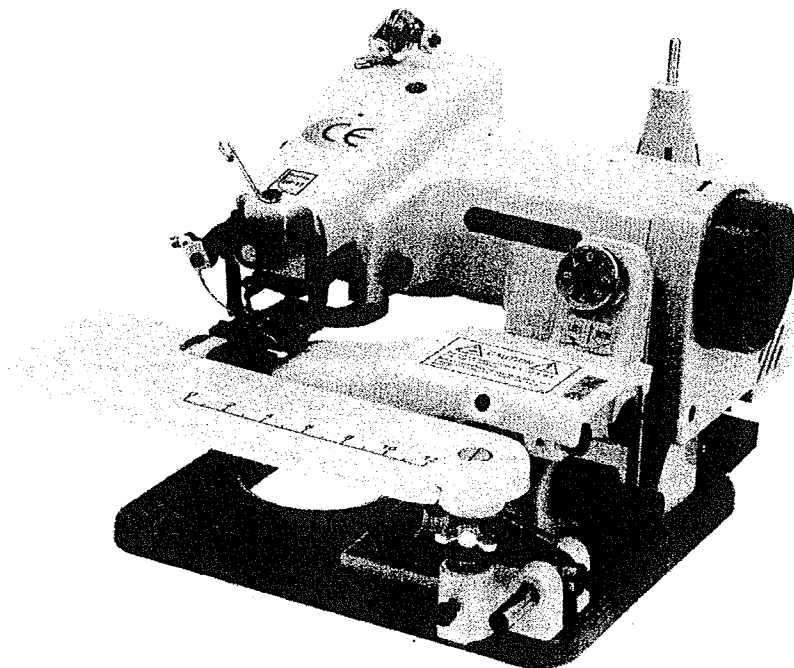

# **CONSEW**®

CONSOLIDATED SEWING MACHINE CORP.

**75T**

**PARTS BOOK**

Ref. Nos.	Parts No.	Description
1	21001	Machine Frame
2	21002	Cylinder Bed
3	21003	Arm Side Cover
4	21004	Arm Side Cover Clamp Screw
5	21005	Pulley Cover
6	0144016	Pulley Cover Set Screw
7	21006	Arm Rear Cover
8	0144008	Arm Rear Cover Set Screw
9	21007	End Cover
10	0174008	End Cover Set Screw
11	S-21008-G	Machine Base with Rubber Cushion (Moss Green)
11	S-21008 -R	Machine Base with Rubber Cushion (Wine -Red)
12	21009	Rubber Cushion (A)
13	21010	Rubber Cushion(B)
14	0186016	Machine Base Clamp Screw
15	10109-A	Motor
16	B-005	Motor Bracket Set Screw
17	B-006	Motor Bracket Spring Washer
18	B-007	Motor Bracket Spring washer
19	21001	Motor Belt
20	10131	Needle System Label (LW × 6T)
21	4135	Thread Guide(Pig Tail)
22	0144008	Thread Guide Set Screw
23	S-21095	Thread Tension Assembly (Ref. Nos. 24-29)
24	21095	Thread Tension Bracket
25	21096	Thread Tension Post
26	4070	Thread Tension Post Nut
27	5190-A	Thread Tension Disc
28	79-B	Thread Tension Spring
29	83	Thread Tension Nut
30	0144008	Thread Tension Bracket Set Screw
31	0046006	Thread Guide Stud Set Screw
32	21093	Thread Stand
33	21094	Thread Stand Base
34	AC-101	Plastic Cap
35	11145	Thread Stand Nut
36	10543	Thread Stand Washer
37	S-10513 -G	Disc Regulator (Moss-Green)
37	S-10513 -R	Disc Regulator (Wine-Red)
38	6074	Disc Regulator Set Screw
39	10514	Disc Regulating Dial Screw
40	10516	Disc Regulating Dial Screw Prop
41	10515-A	Disc Regulating Plate Spring
42	8339	Disc Regulating Plate Spring Set Screw
43	21068	Disc Regulator Indicating Label
44	21037	Skip Stitch Label
45	10076-A	Cylinder Bed Connecting Hook
46	21085	Cylinder Bed Connecting Hook Screw
47	21083	Knee Lifter Crank
48	0216016	Knee Lifter Crank Set Screw
49	21084	Knee Lifter Shaft
50	10074	Knee Lifter Shaft Spring Pin
51	21082	Work Plate Bracket
52	0216016	Work Plate Bracket Set Screw
53	21081	Work Plate
54	10085	Work Plate Wing Screw
55	10082	Work Plate Shaft
56	0216012	Work Plate Shaft Set Screw
57	21023	Work Plate Shaft Collar
58	0096006	Work Plate Shaft Collar Set Screw
59	10083	Work Plate Screwed Cap