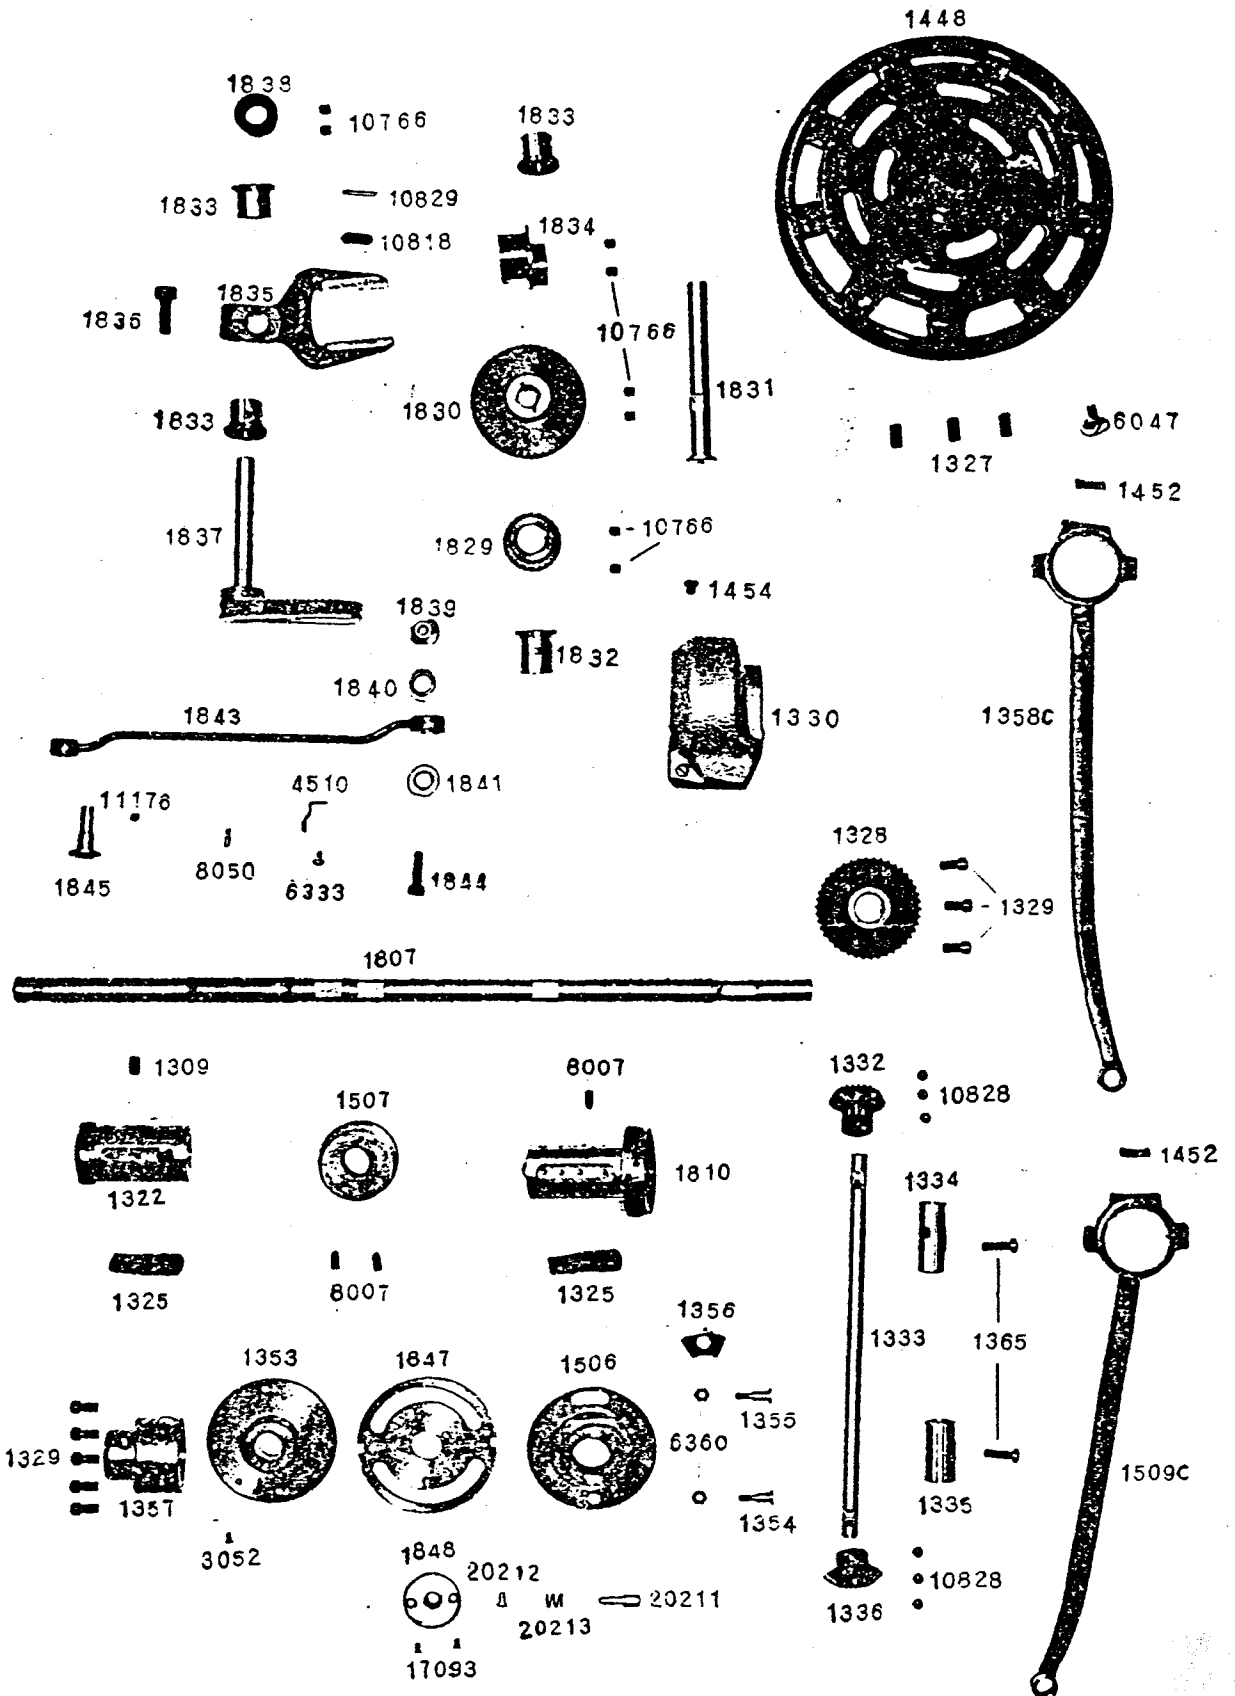

PARTS LIST FOR SKZ-6

ZIGZAG MECHANISM, ARM SHAFT

FEED MECHANISM, LOWER SHAFT, HOOK

Y Y-1860-Y Y

PRESSER BAR, NEEDLE BAR, TAKE UP LEVER, TENSION GROUP, THREAD GUIDE

COTTON STAND, KNEE LIFTER, OIL PAN

B-11176 - B

1553

8127
Knee Lifter
Complete

BELT GUARD - Optional Equipment

(set No. is 1873C)

HOOK PARTS

Cloth Puller (Model SKZ-6R)

8132

8124

1441

N1225

1871

1870

1872

4202

1440

6050