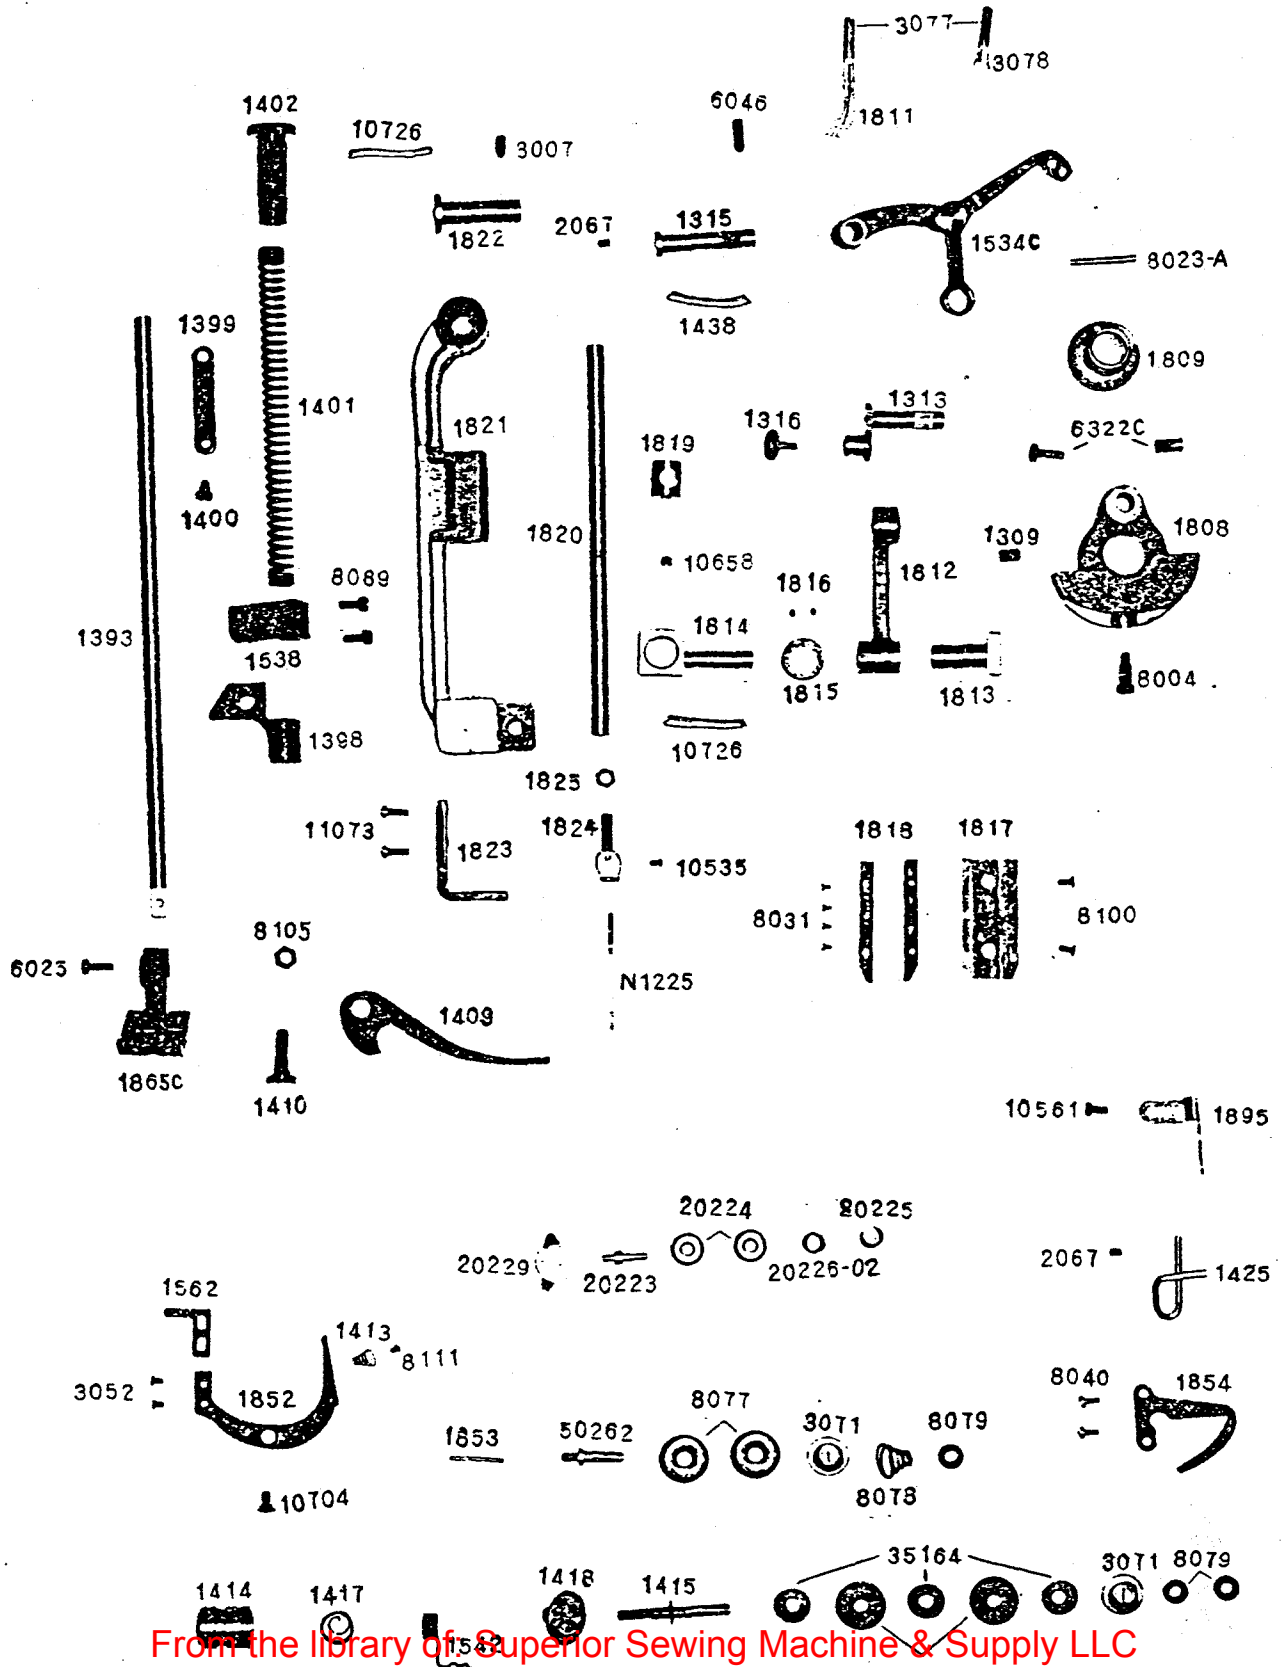

PARTS LIST FOR SKZ-6

ZIGZAG MECHANISM, ARM SHAFT

FEED MECHANISM, LOWER SHAFT, HOOK

Y Y-1860-Y Y

PRESSER BAR, NEEDLE BAR, TAKE UP LEVER, TENSION GROUP, THREAD GUIDE

COTTON STAND, KNEE LIFTER, OIL PAN

B-11176 - B

1553

8127
Knee Lifter
Complete

BELT GUARD - Optional Equipment

(set No. is 1873C)

HOOK PARTS

Cloth Puller (Model SKZ-6R)

8132

8124

1441

N1225

1871

1870

1872

4202

1440

6050

7047

8125

8121

8120

8118

ACCESSORIES