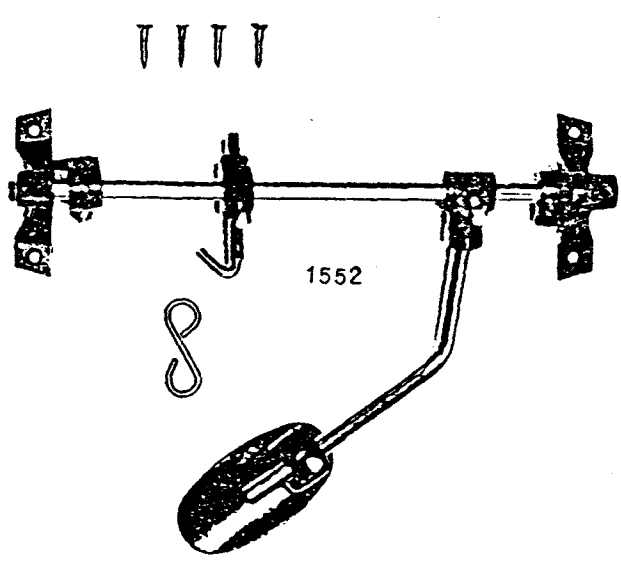

PARTS LIST FOR SKZ-6

ZIGZAG MECHANISM, ARM SHAFT

FEED MECHANISM, LOWER SHAFT, HOOK

Y Y-1860-Y Y

PRESSER BAR, NEEDLE BAR, TAKE UP LEVER, TENSION GROUP, THREAD GUIDE

COTTON STAND, KNEE LIFTER, OIL PAN

B-11176 - B

1553

8127
Knee Lifter
Complete

BELT GUARD - Optional Equipment

(set No. is 1873C)

HOOK PARTS

Cloth Puller (Model SKZ-6R)

8132

8124

1441

N1225

1871

1870

1872

4202

1440

6050