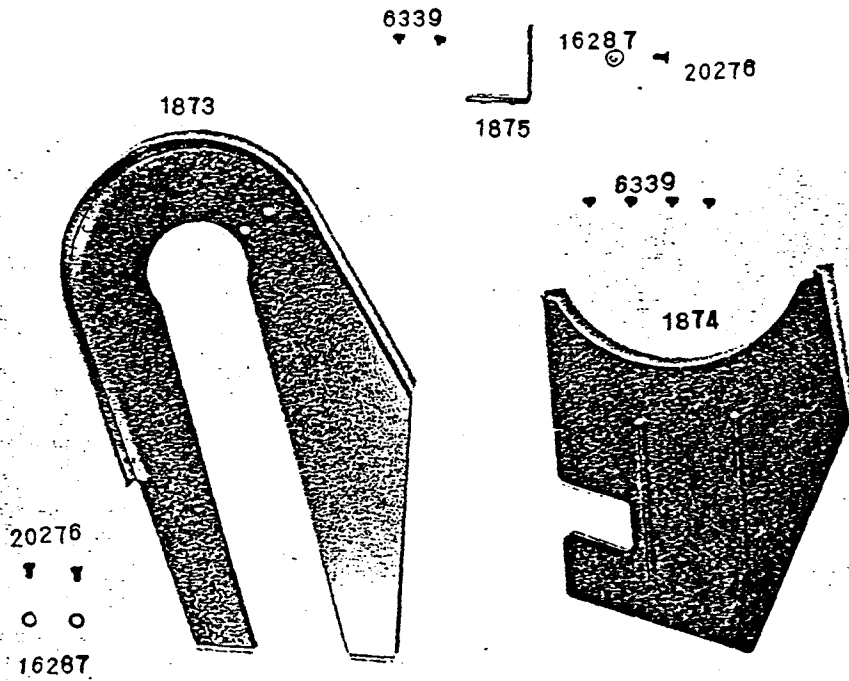

PARTS LIST FOR SKZ-6

ZIGZAG MECHANISM, ARM SHAFT

FEED MECHANISM, LOWER SHAFT, HOOK

Y Y-1860-Y Y

PRESSER BAR, NEEDLE BAR, TAKE UP LEVER, TENSION GROUP, THREAD GUIDE

COTTON STAND, KNEE LIFTER, OIL PAN

B-11176 - B

1553

8127
Knee Lifter
Complete

BELT GUARD - Optional Equipment

(set No. is 1873C)

HOOK PARTS

Cloth Puller (Model SKZ-6R)

8132

8124

1441

N1225

1871

1870

1872

4202

1440

6050