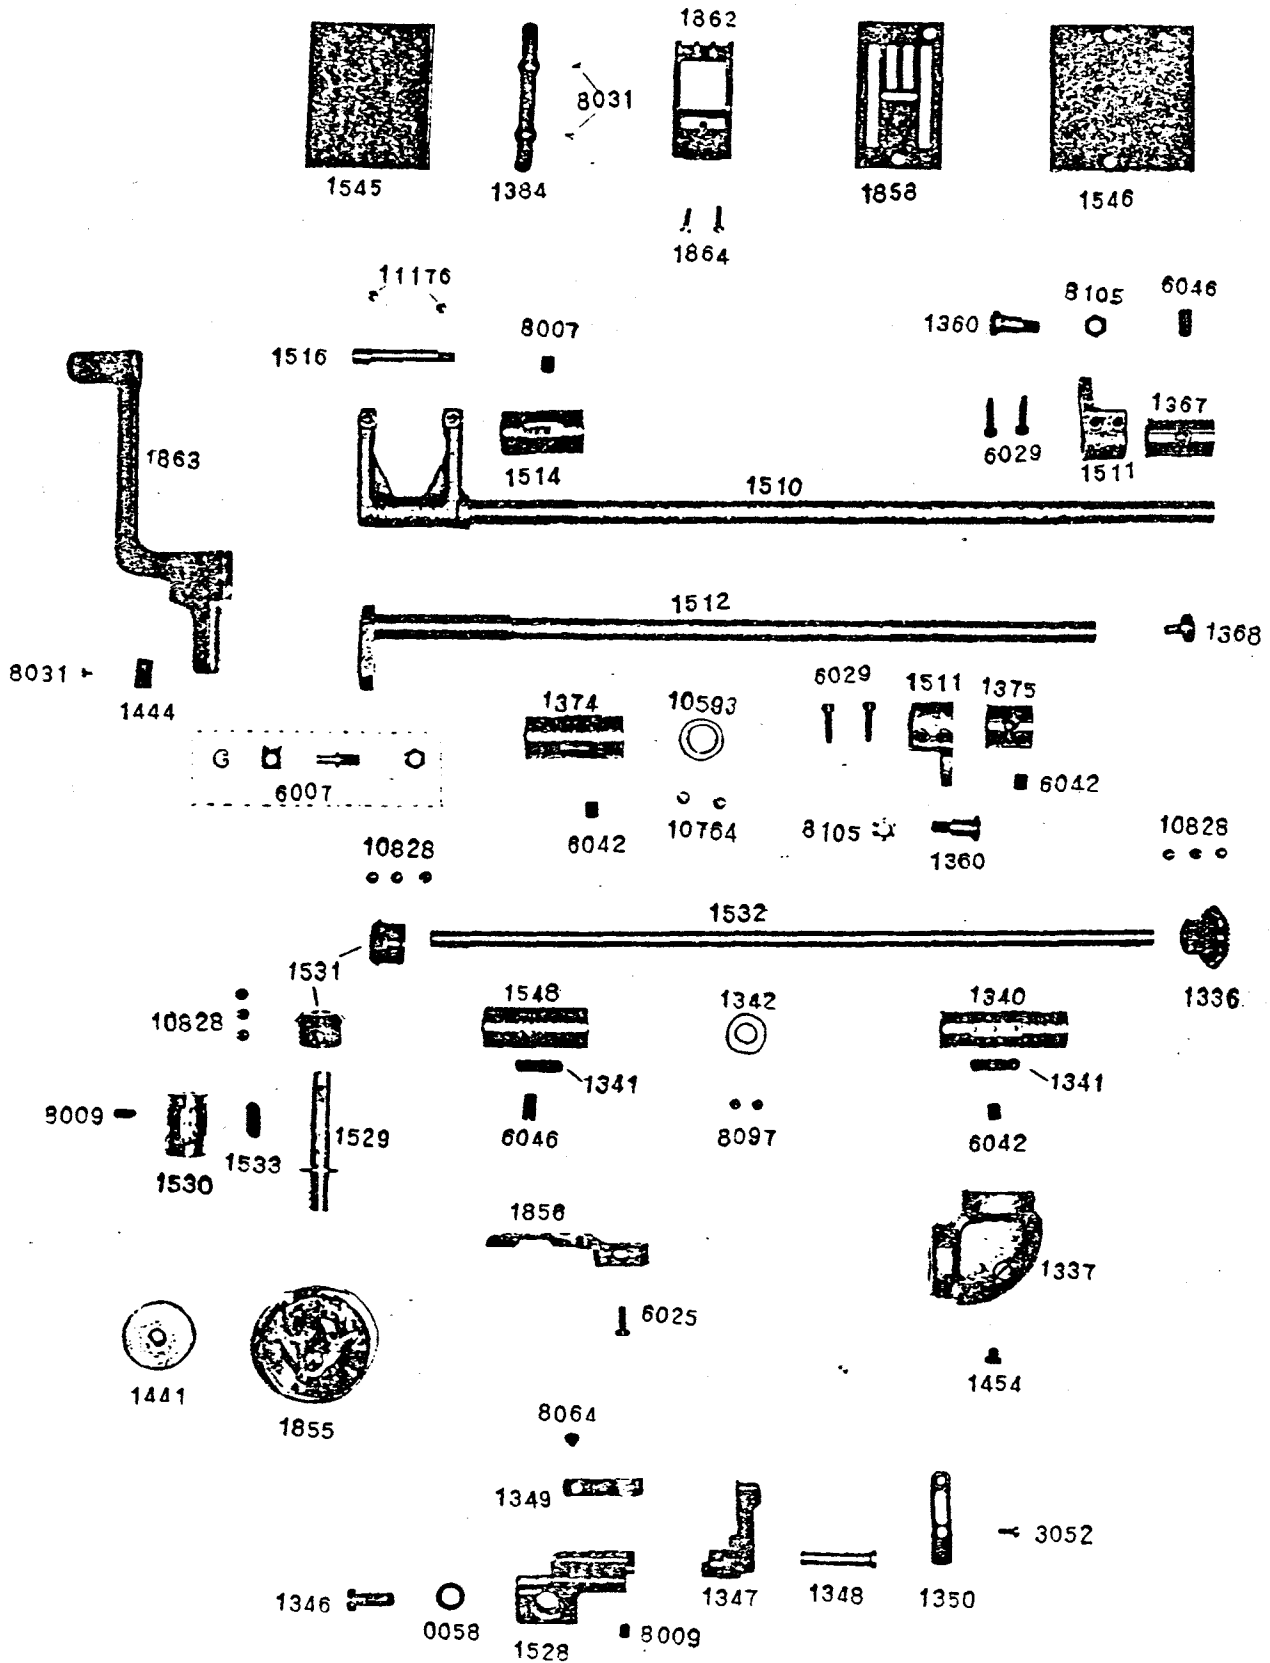

PARTS LIST FOR SKZ-6

ZIGZAG MECHANISM, ARM SHAFT

FEED MECHANISM, LOWER SHAFT, HOOK

Y Y-1860-Y Y

PRESSER BAR, NEEDLE BAR, TAKE UP LEVER, TENSION GROUP, THREAD GUIDE

COTTON STAND, KNEE LIFTER, OIL PAN

B-11176 - B

1553

8127
Knee Lifter
Complete

BELT GUARD - Optional Equipment

(set No. is 1873C)

HOOK PARTS

Cloth Puller (Model SKZ-6R)

8132

8124

1441

N1225

1871

1870

1872

4202

1440

6050