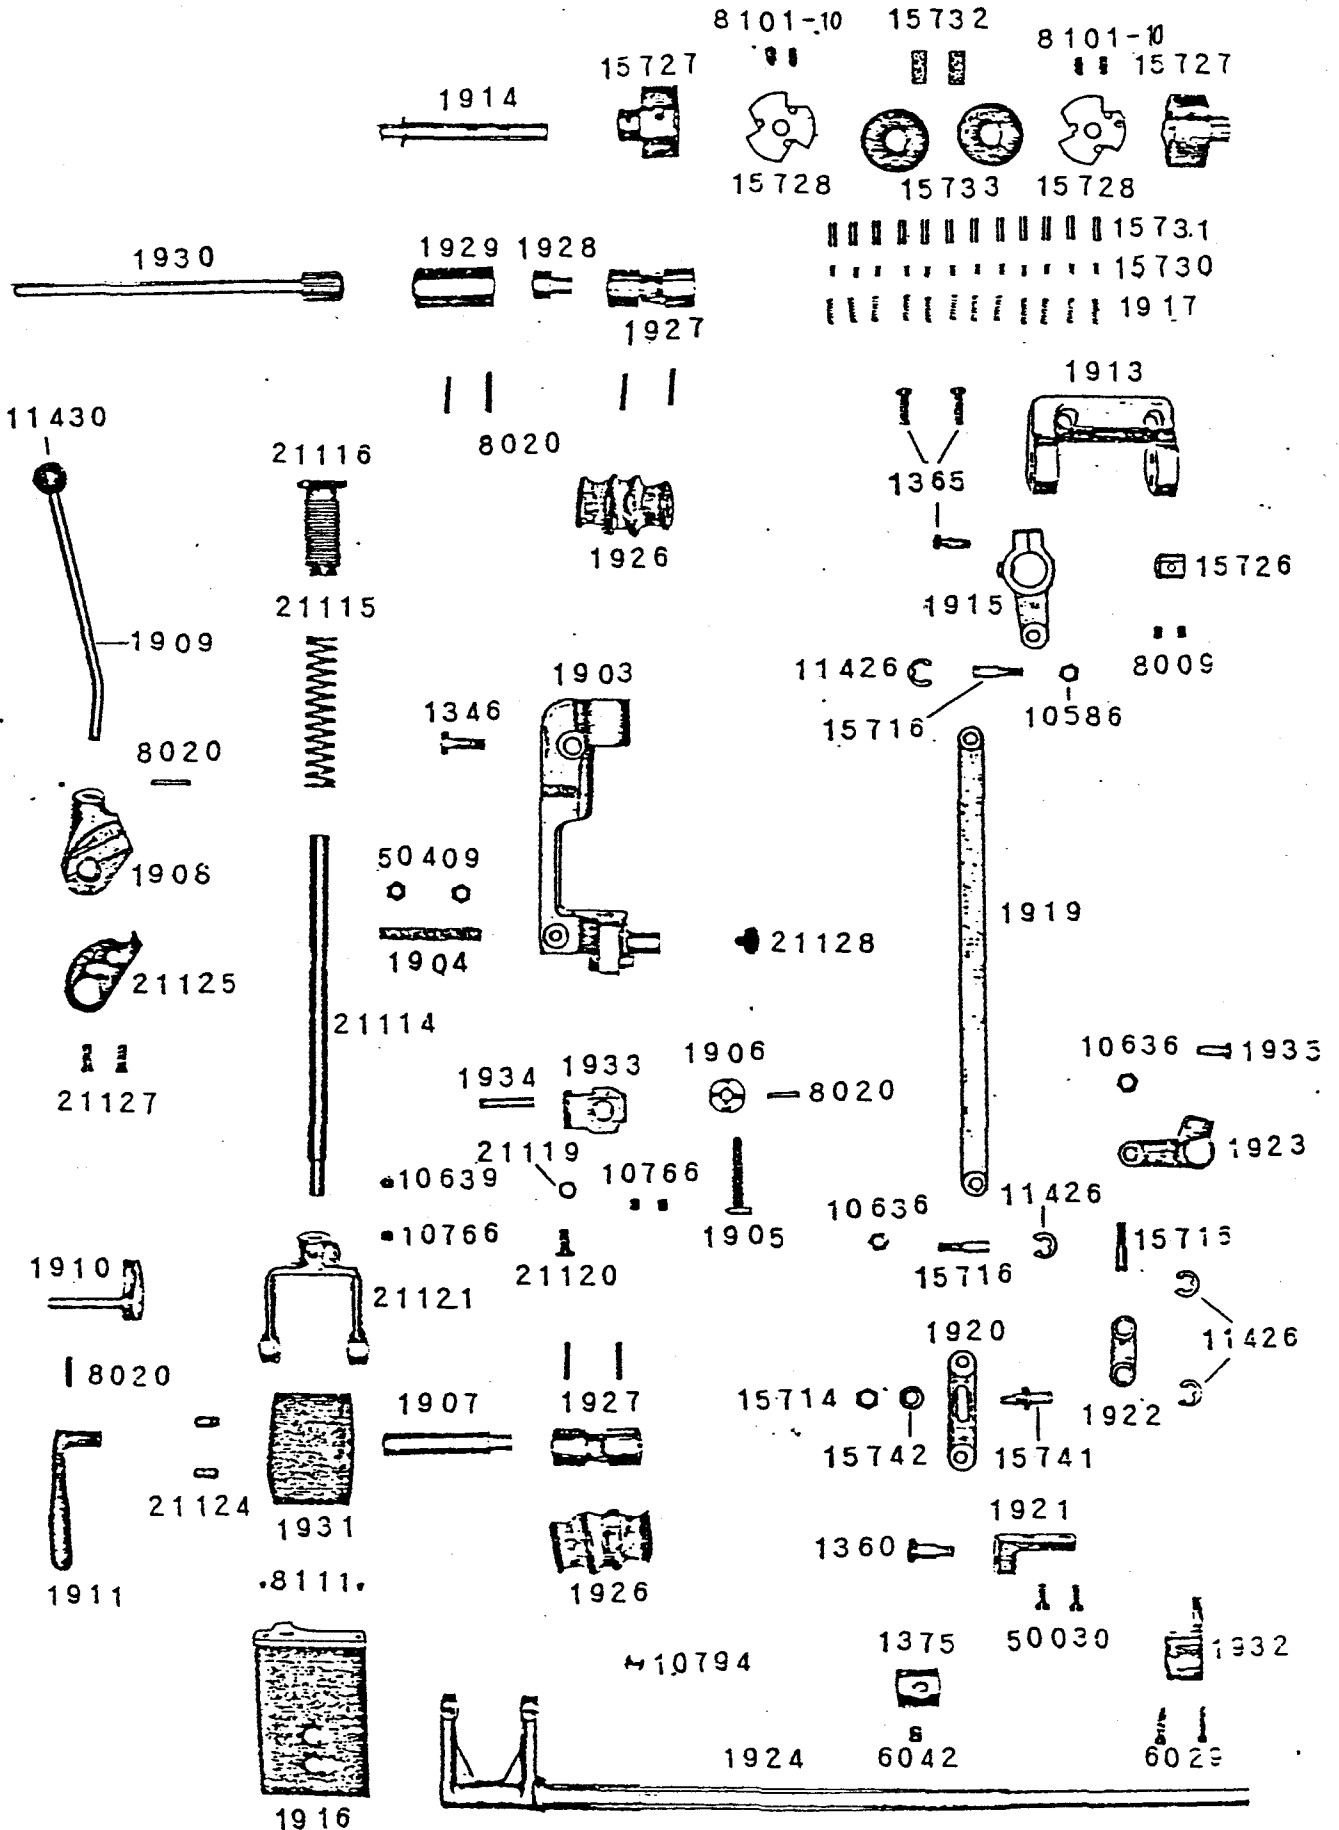

PARTS LIST FOR SKZ-6

ZIGZAG MECHANISM, ARM SHAFT

FEED MECHANISM, LOWER SHAFT, HOOK

Y Y-1860-Y Y

PRESSER BAR, NEEDLE BAR, TAKE UP LEVER, TENSION GROUP, THREAD GUIDE

COTTON STAND, KNEE LIFTER, OIL PAN

B-11176 - B

1553

8127
Knee Lifter
Complete

BELT GUARD - Optional Equipment

(set No. is 1873C)

HOOK PARTS

Cloth Puller (Model SKZ-6R)

8132

8124

1441

N1225

1871

1870

1872

4202

1440

6050