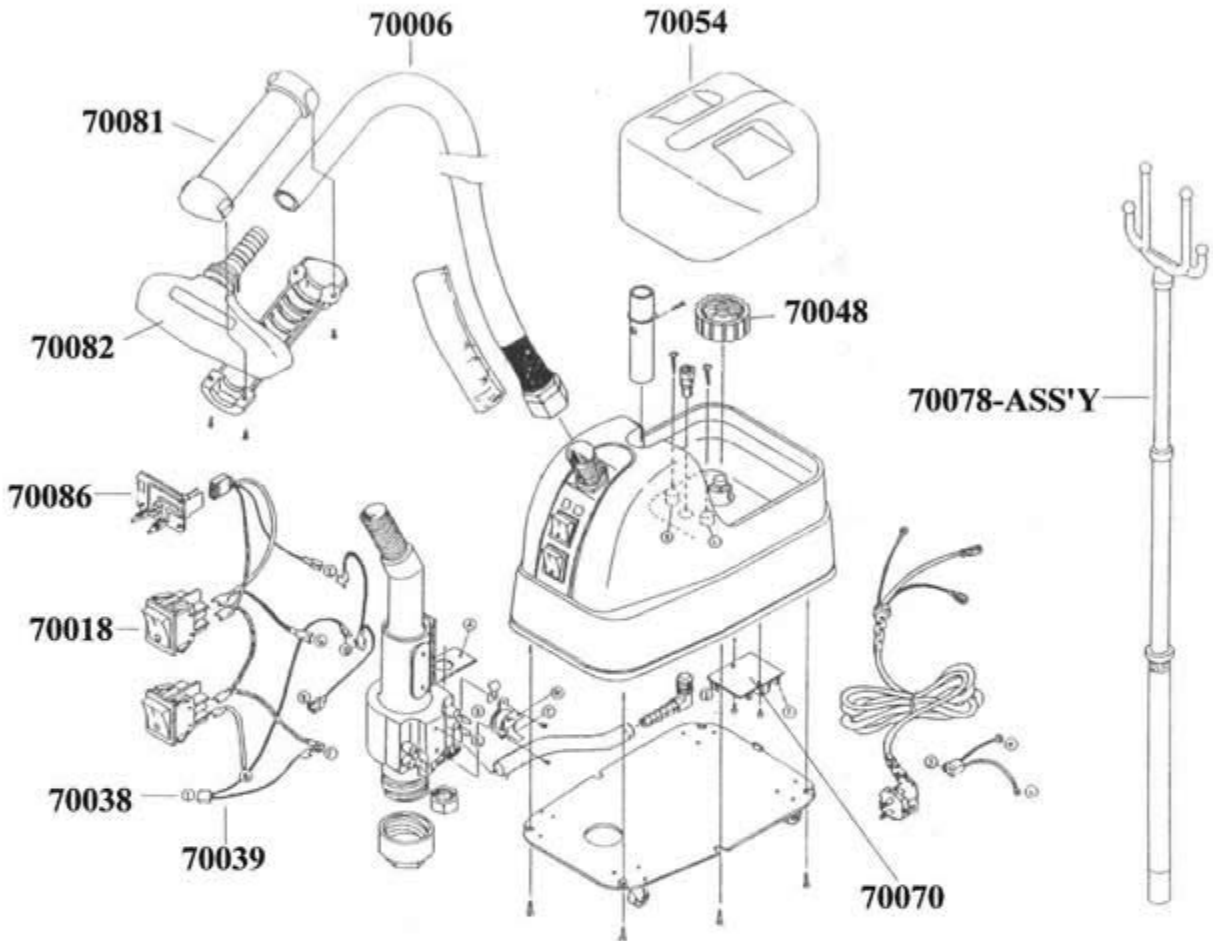

ACE-HI / SR-5000 STEAMER

From the library of: Superior Sewing Machine & Supply LLC

PART NO.	DESCRIPTION
70070	P.C.B SENSOR
70054	WATER PAIL
70048	WATER PAIL CAP
70078-ASS'Y	HANGER
70018	I/O SWITCH
70006	STEAM HOSE
70082	STEAMER NOZZLE
70081	HANDLE
70038	LEAD WIRE (BLUE)
70039	LEAD WIRE (RED)
70086	LAMPSET
70022	Thermostat