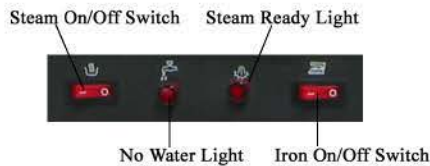

GP103

Professional Steam System

The efficient compact steam generator generates pressure in a matter of minutes reducing electricity consumption and waiting times of traditional boiler irons.

Optional Attachments

Steam Gun

Steam Brush

FEATURES

- * Strong Durable Compact Design
- * Continuous Dry Steam Ironing
- * 3.5 Liter Capacity
- * Uses Ordinary Tap Water (Distilled Water May Be Used)
- * Over 3.5 Hours Ironing
- * Built In Safety Features
 - Automatic Pressure Control
 - Thermostat
 - Thermal Fuse
 - Water Tank Safety Cap