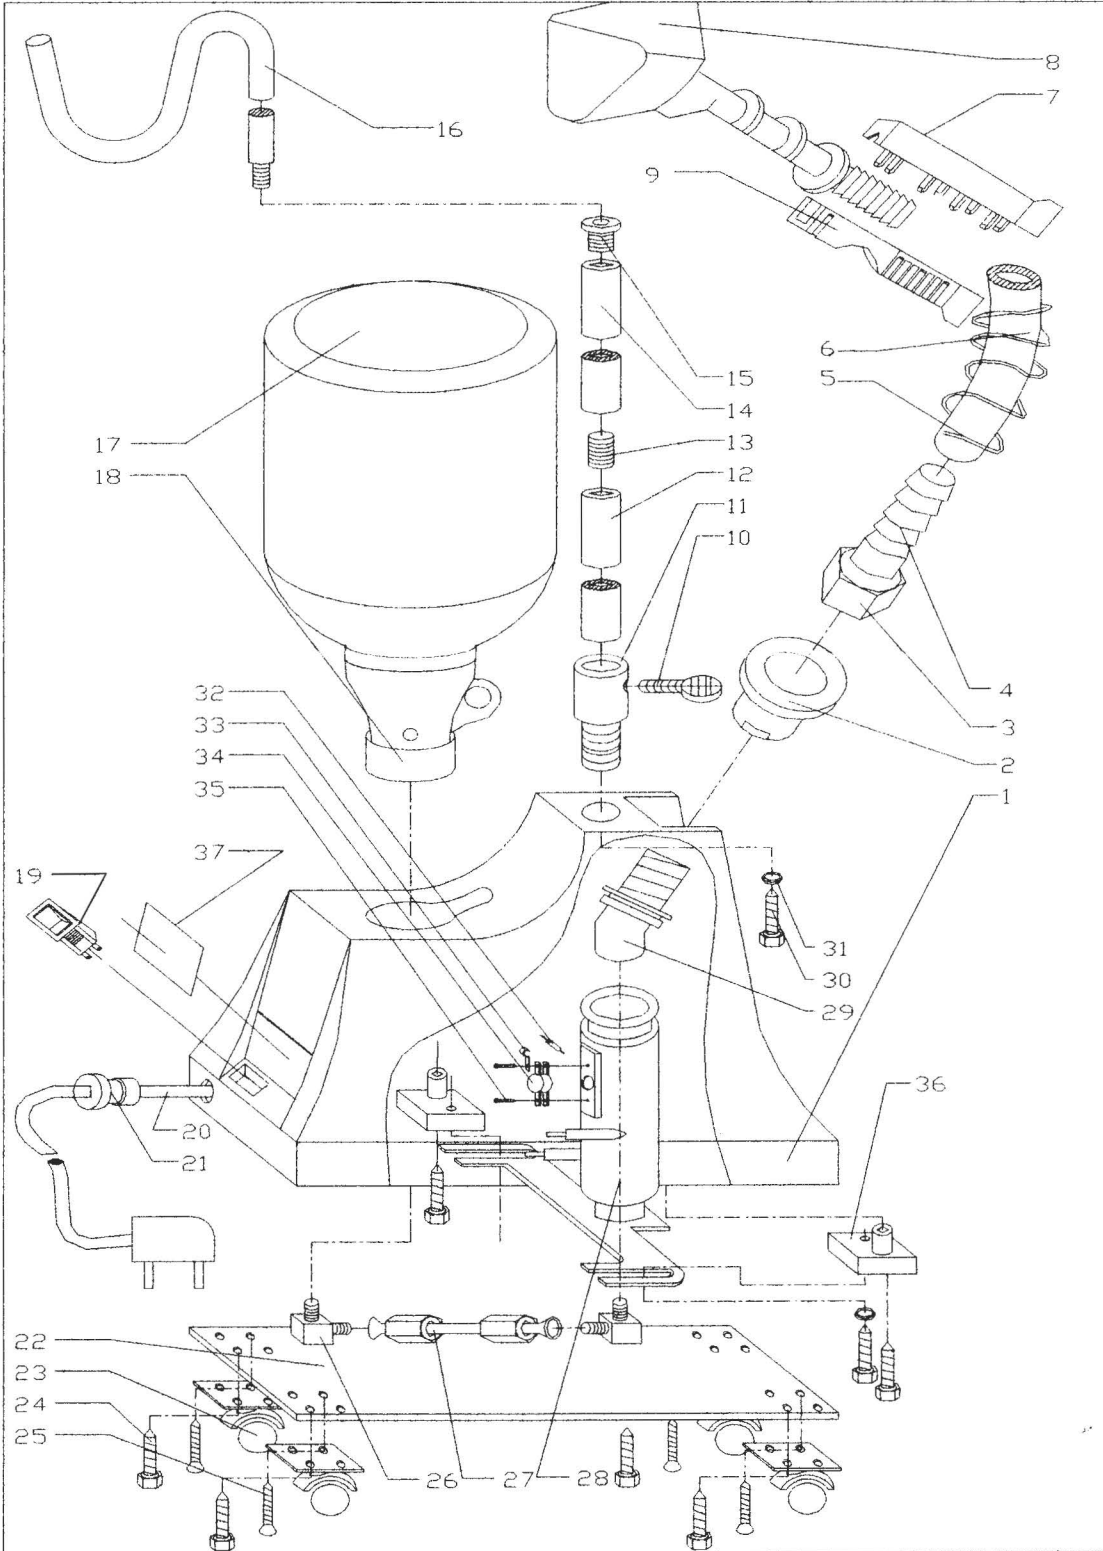

## Model PSS-980 STEAMER

### Parts Diagram

From the library of: Superior Sewing Machine & Supply LLC