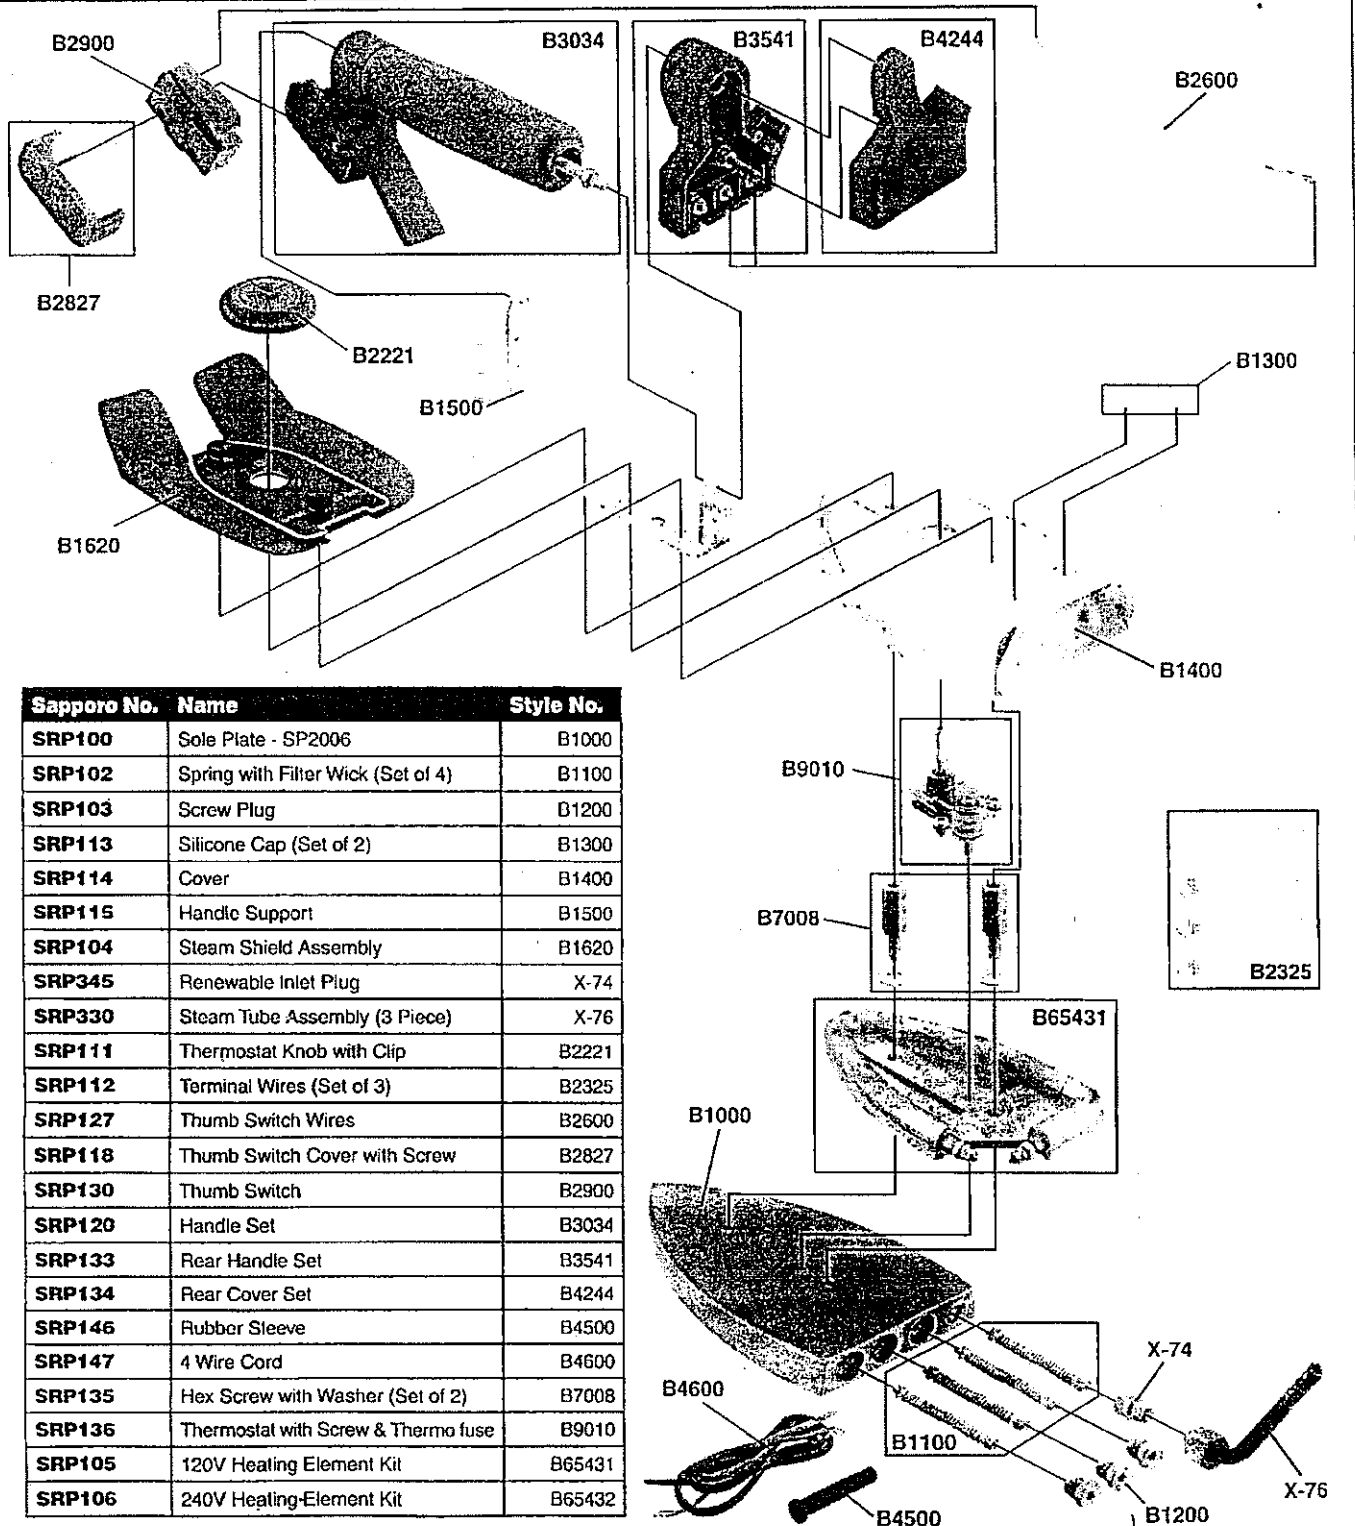

## PARTS LIST FOR MODEL SP-2006

Sapporo No.	Name	Style No.
SRP100	Sole Plate - SP2006	B1000
SRP102	Spring with Filter Wick (Set of 4)	B1100
SRP103	Screw Plug	D1200
SRP113	Silicone Cap (Set of 2)	B1300
SRP114	Cover	B1400
SRP115	Handic Support	B1500
SRP104	Steam Shield Assembly	B1620
SRP345	Renewable Inlet Plug	X-74
SRP330	Steam Tube Assembly (3 Piece)	X-76
SRP111	Thermostat Knob with Clip	B2221
SRP112	Terminal Wires (Set of 3)	B2325
SRP127	Thumb Switch Wires	B2600
SRP118	Thumb Switch Cover with Screw	B2827
SRP130	Thumb Switch	B2900
SRP120	Handle Set	B3034
SRP133	Rear Handle Set	B3541
SRP134	Rear Cover Set	B4244
SRP146	Rubber Sleeve	B4500
SRP147	4 Wire Cord	B4600
SRP135	Hex Screw with Washer (Set of 2)	B7008
SRP136	Thermostat with Screw & Thermo fuse	B9010
SRP105	120V Heating Element Kit	B65431
SRP106	240V Heating-Element Kit	B65432