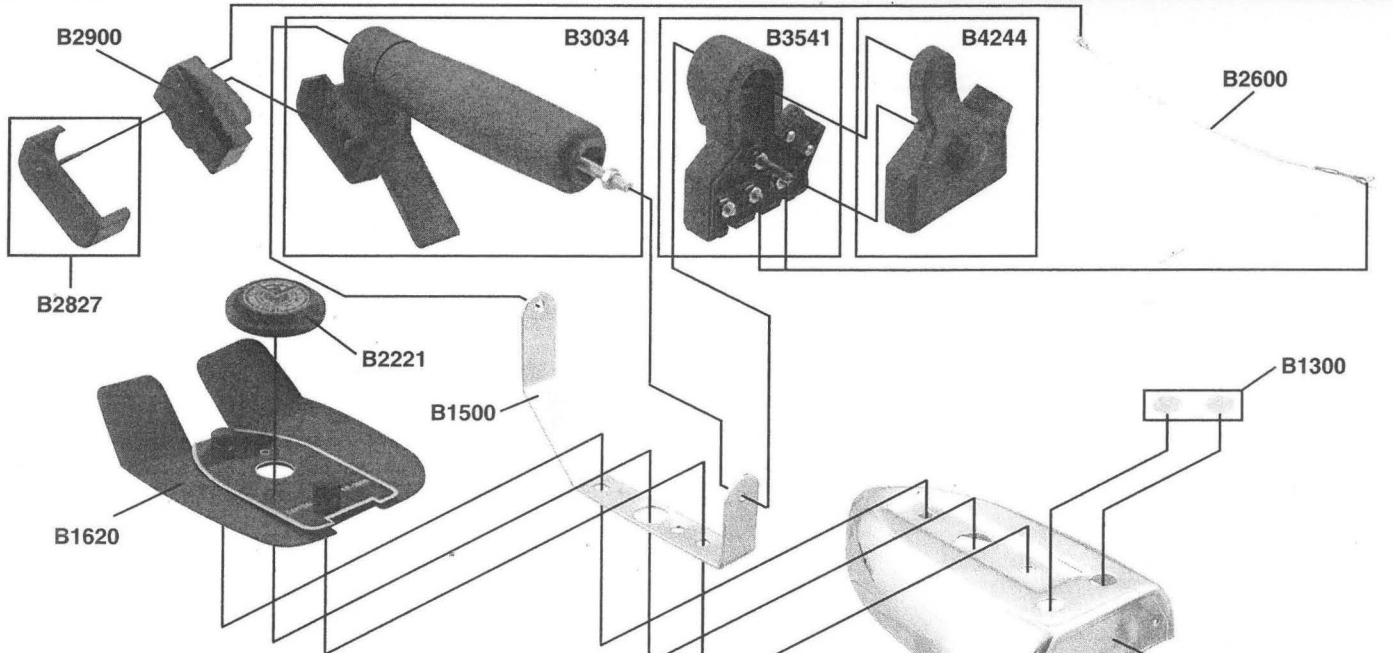

STEAM ELECTRIC IRON

SAPPORO®

PARTS LIST FOR MODEL SP-2007

Sapporo No.	Name	Style No.
SRP100	Sole Plate - SP2007	B1000
SRP102	Spring with Filter Wick (Set of 4)	B1100
SRP103	Screw Plug	B1200
SRP113	Silicone Cap (Set of 2)	B1300
SRP114	Cover	B1400
SRP115	Handle Support	B1500
SRP104	Steam Shield Assembly	B1620
SRP345	Renewable Inlet Plug	X-74
SRP330	Steam Tube Assembly (3 Piece)	X-76
SRP111	Thermostat Knob with Clip	B2221
SRP112	Terminal Wires (Set of 3)	B2325
SRP127	Thumb Switch Wires	B2600
SRP118	Thumb Switch Cover with Screw	B2827
SRP130	Thumb Switch	B2900
SRP120	Handle Set	B3034
SRP133	Rear Handle Set	B3541
SRP134	Rear Cover Set	B4244
SRP146	Rubber Sleeve	B4500
SRP147	4 Wire Cord	B4600
SRP135	Hex Screw with Washer (Set of 2)	B7008
SRP396	Thermostat with 2 Screws	485F
SRP335	Thermo Fuse	XD-190
SRP105	120V Heating Element Kit	B65431
SRP106	240V Heating Element Kit	B65432