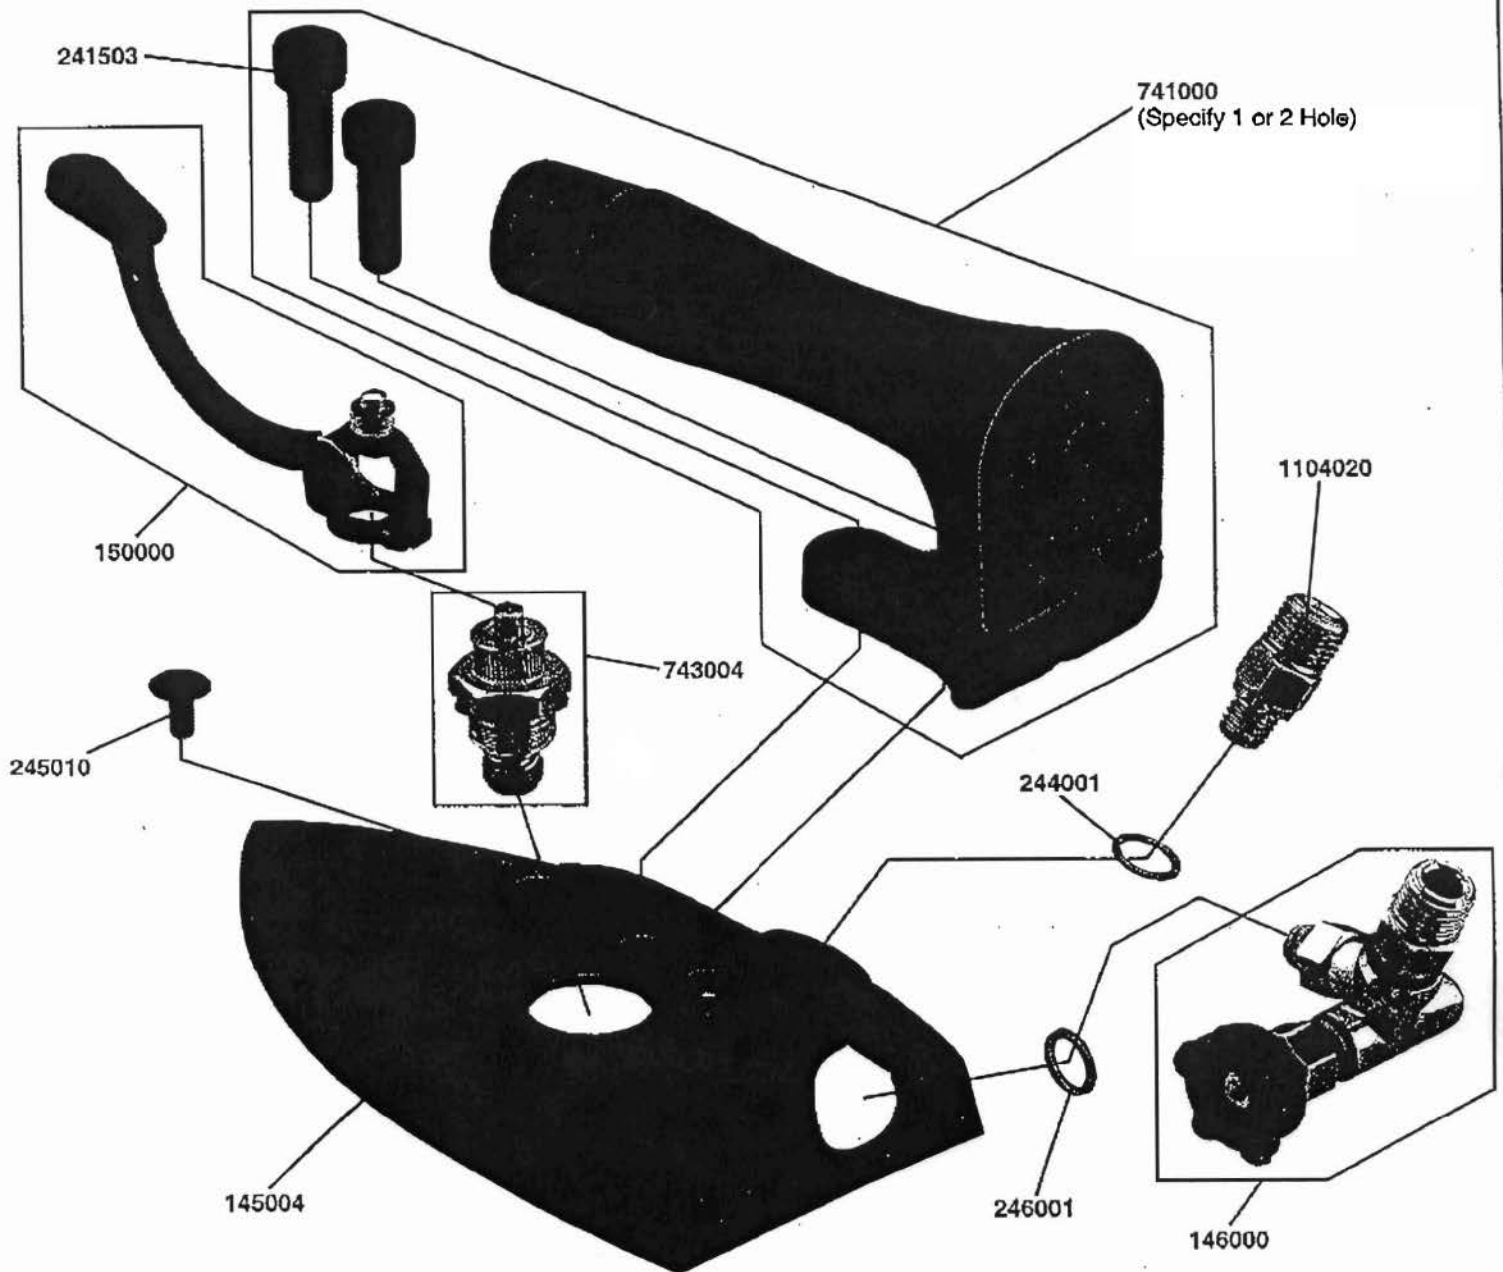

SAPPORO

ALL STEAM IRON

PARTS LIST FOR MODEL SP-410-2

Sapporo No.	Name	Style No.
SRP255	Black High Temperature Plastic Cover	145004
SRP319	Steam Regulating Valve	146000
SRP320	Push Lever Assembly	150000
SRP256	Bolt for Handle Bottom	241503
SRP258	Copper Washer	244001
SRP259	Screw for Cover	245010

Sapporo No.	Name	Style No.
SRP260	Copper Washer	246001
SRP263	Iron Handle Assembly (1 Hole)	741000-1
SRP264	Iron Handle Assembly (2 Hole)	741000-2
SRP321	Steam Valve Assembly	743004
SRP262	Threaded Hose Nipple	1104020