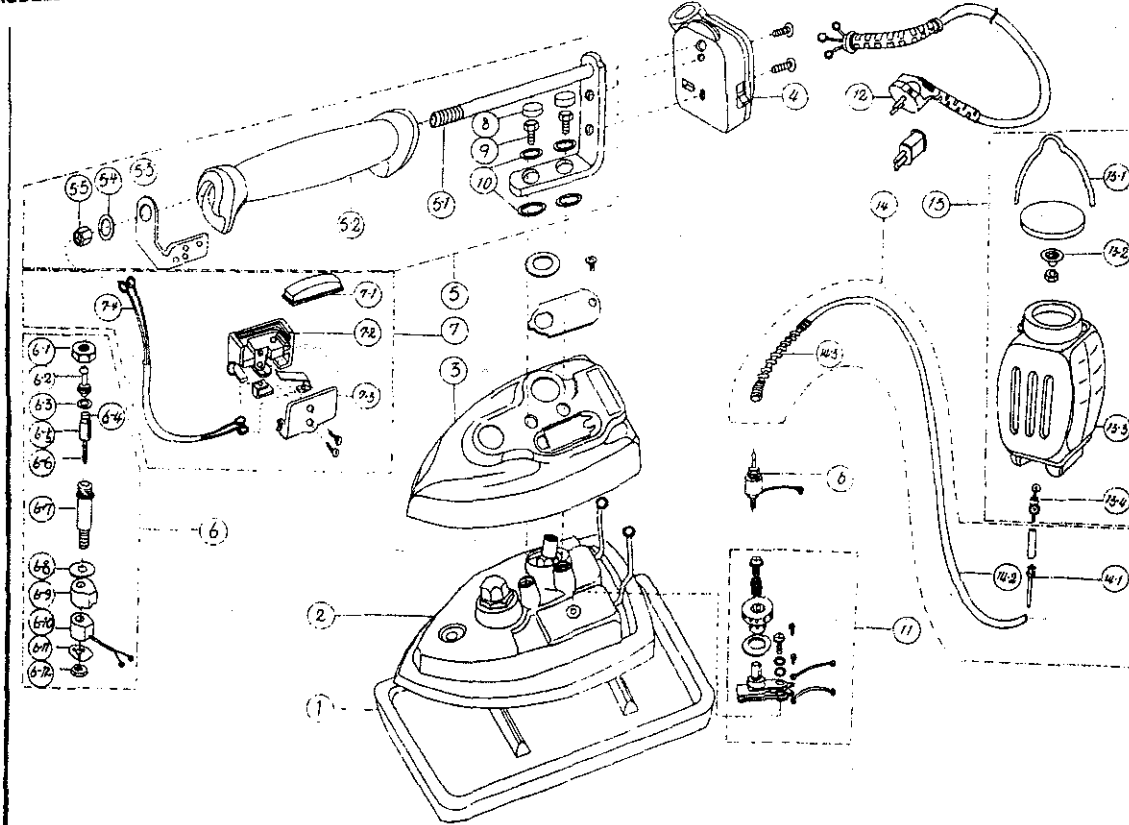

MODELS : ES-85AF

NO.	PART NO.	DESCRIPTION	
1	19047/19117	SILICONE IRON REST(ES-85AF/ES-100AF)	다리미받판
2	136200/136400	BASE ASSY ES-4RF(120V/220V)	소형바닥
	133200/133400	BASE ASSY ES-85AF(120V/220V)	중형바닥
	131100/131500	BASE ASSY ES-100AF(120V/220V)	대형바닥
3	19114/19111	COVER(ES-4RF,ES-85AF,ES-100AF)	커버
	19113		
4	124401	MAIN SWITCH ASSY(G)	메인스위치(G형)
5	113000	RUBBER HANDLE SET	고무잡수세트
6	145100	SOLENOID VALVE ASSY(120V)	밸브SET
	145230	SOLENOID VALVE ASSY(220V)	밸브SET
	145110/145210	SOLENOID VALVE ASSY(120V/220V)	밸브SET
6-1	140050	HOSE BARB NUT	유리조임너트
6-2	14001/1400200	HOSE BARB SOLENOID(1.3, 1.0)	밸브꼭지
6-3	14004	VALVE O-RING	밸브오링
6-4	14007	RUBBER PACKING	스팀계측고무
6-5	14101	VALVE PIN	밸브핀
6-6	14011	VALVE SPRING	밸브스프링
6-7	14102	VALVE BODY	밸브몸통
6-8	54001	VALVE NAME PLATE	밸브명판
6-9	14039	COIL COVER	코일커버
6-10	14501/14502	VALVE COIL(120V/220V)	밸브코일
6-11	14038	COIL WASHER	와셔
6-12	14019	LOCKING NUT	잠너트
7	171002	BOTTOM SWITCH ASSY	바텀스위치SET
8	19039	RUBBER CAP	고무캡
9	19038	BOLT, HANDLE MTC BRACKET	치치대볼트
10	19037	WASHER	와셔
11	151506	THERMOSTAT ASSY	조절기SET
12	18904/18905	LINE CORD ASSY WITH PROTECTOR (120V/220V)	전원코드선SET
13	161000	WATER BOTTLE ASSY	물통SET
13-1	16009	HANGER, WATER BOTTLE	물통고리
13-2	16102	FILTER	물통필터
13-3	16010	WATER BOTTLE	물통
13-4	16106	WATER VALVE -	워터밸브SET
14	16108	SILICONE HOSE ASSY	실리콘호스SET
14-1	16018	FILTER	필터
14-2	16031	SILICONE HOSE	실리콘호스
14-3	16003	SILICONE HOSE SPRING	실리콘호스스프링