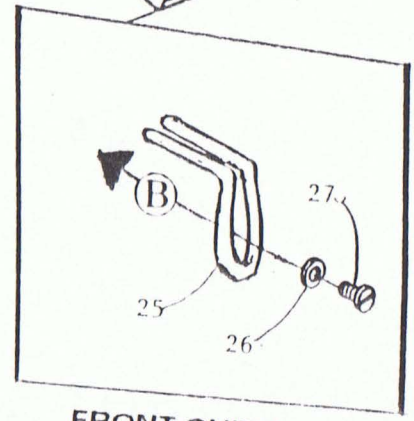

WX-8800-C MODEL PARTS

GAUGE PARTS

FRONT GUIDE

COVERSEAM GUIDE

WX-8800-C MODEL PARTS

REF#	ITEM#	DESCRIPTION	QTY
1	14-831	NEEDLE PLATE 2 NEEDLE 3/16	1
2	14-832	NEEDLE PLATE 2 NEEDLE 7/32	1
3	14-833	NEEDLE PLATE 2 NEEDLE 1/4	1
4	14-861	NEEDLE PLATE 3 NEEDLE 7/32	1
5	14-862	NEEDLE PLATE 3 NEEDLE 1/4	1
6	15-806	REAR FEED DOG 2 & 3 NEEDLE 3/16 & 7/32	1
7	15-808	REAR FEED DOG 2 & 3 NEEDLE 1/4	1
8	15-826	FRONT FEED DOG 2 & 3 NEEDLE 3/16 & 7/32	1
9	15-823	FRONT FEED DOG 2 & 3 NEEDLE 1/4	1
10	21-825	FRONT COVER	1
11	17-831-1	PERSSER FOOT 2 NEEDLE 3/16	1
12	17-832-1	PERSSER FOOT 2 NEEDLE 7/32	1
13	17-833-1	PERSSER FOOT 2 NEEDLE 1/4	1
14	17-861-1	PERSSER FOOT 3 NEEDLE 7/32	1
15	17-862-1	PERSSER FOOT 3 NEEDLE 1/4	1
16	84-382	SCREW	1
17	17-818-A	PERSSER FOOT SHANK	1
18	17-818-E	PERSSER FOOT SPRING RIGHT	1
19	17-818-D	PERSSER FOOT SPRING LEFT	1
20	17-818-F	PERSSER FOOT SHANK SPRING	1
21	84-101	SCREW	1
22	17-818-G	PERSSER FOOT SHANK PIN	1
23	17-818-B	PRESSER FOOT YIELDING	2
24	17-818-H	PRESSER FOOT GUIDE	1
25	26-830	FRONT GUIDE	1
26	75-455	WASHER	2
27	84-574	SCREW	2
28	26-824	COVERSEAM GUIDE BASE	1
29	26-826	COVERSEAM GUIDE LEFT	1
30	26-827	COVERSEAM GUIDE RIGHT	1
31	26-825	COVERSEAM GUIDE BASE SUPPORT	1
32	84-193	SCREW	1
33	84-167	SCREW	1
34	84-556	SCREW	2