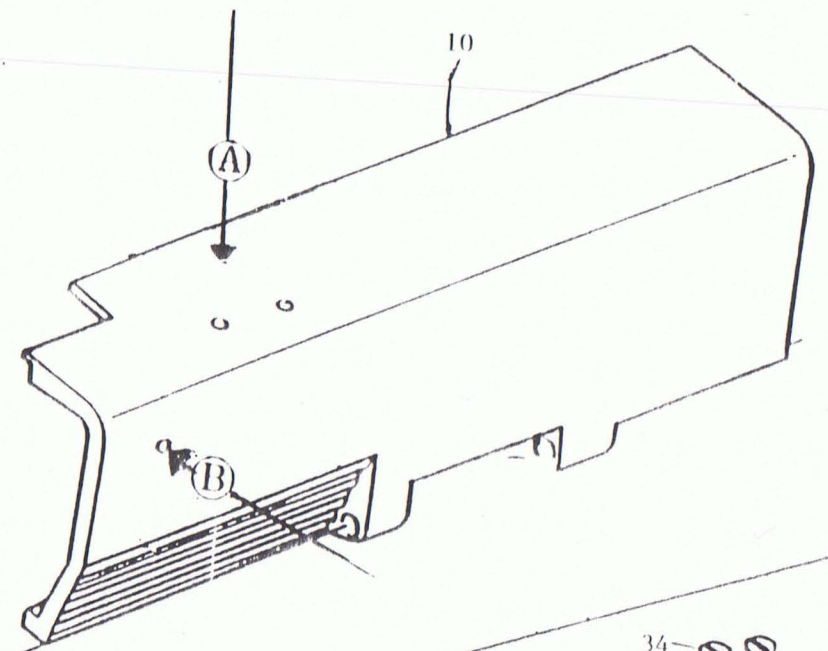

WX-8800-C MODEL PARTS

GAUGE PARTS

FRONT GUIDE

COVERSEAM GUIDE

WX-8800-C MODEL PARTS

REF#	ITEM#	DESCRIPTION	QTY
1	14-831	NEEDLE PLATE 2 NEEDLE 3/16	1
2	14-832	NEEDLE PLATE 2 NEEDLE 7/32	1
3	14-833	NEEDLE PLATE 2 NEEDLE 1/4	1
4	14-861	NEEDLE PLATE 3 NEEDLE 7/32	1
5	14-862	NEEDLE PLATE 3 NEEDLE 1/4	1
6	15-806	REAR FEED DOG 2 & 3 NEEDLE 3/16 & 7/32	1
7	15-808	REAR FEED DOG 2 & 3 NEEDLE 1/4	1
8	15-826	FRONT FEED DOG 2 & 3 NEEDLE 3/16 & 7/32	1
9	15-823	FRONT FEED DOG 2 & 3 NEEDLE 1/4	1
10	21-825	FRONT COVER	1
11	17-831-1	PERSSER FOOT 2 NEEDLE 3/16	1
12	17-832-1	PERSSER FOOT 2 NEEDLE 7/32	1
13	17-833-1	PERSSER FOOT 2 NEEDLE 1/4	1
14	17-861-1	PERSSER FOOT 3 NEEDLE 7/32	1
15	17-862-1	PERSSER FOOT 3 NEEDLE 1/4	1
16	84-382	SCREW	1
17	17-818-A	PERSSER FOOT SHANK	1
18	17-818-E	PERSSER FOOT SPRING RIGHT	1
19	17-818-D	PERSSER FOOT SPRING LEFT	1
20	17-818-F	PERSSER FOOT SHANK SPRING	1
21	84-101	SCREW	1
22	17-818-G	PERSSER FOOT SHANK PIN	1
23	17-818-B	PRESSER FOOT YIELDING	2
24	17-818-H	PRESSER FOOT GUIDE	1
25	26-830	FRONT GUIDE	1
26	75-455	WASHER	2
27	84-574	SCREW	2
28	26-824	COVERSEAM GUIDE BASE	1
29	26-826	COVERSEAM GUIDE LEFT	1
30	26-827	COVERSEAM GUIDE RIGHT	1
31	26-825	COVERSEAM GUIDE BASE SUPPORT	1
32	84-193	SCREW	1
33	84-167	SCREW	1
34	84-556	SCREW	2