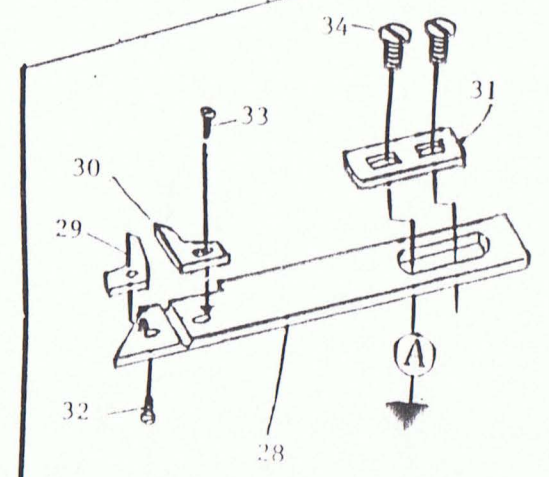

WX-8800-C MODEL PARTS

GAUGE PARTS

FRONT GUIDE

COVERSEAM GUIDE

WX-8800-C MODEL PARTS

REF#	ITEM#	DESCRIPTION	QTY
1	14-831	NEEDLE PLATE 2 NEEDLE 3/16	1
2	14-832	NEEDLE PLATE 2 NEEDLE 7/32	1
3	14-833	NEEDLE PLATE 2 NEEDLE 1/4	1
4	14-861	NEEDLE PLATE 3 NEEDLE 7/32	1
5	14-862	NEEDLE PLATE 3 NEEDLE 1/4	1
6	15-806	REAR FEED DOG 2 & 3 NEEDLE 3/16 & 7/32	1
7	15-808	REAR FEED DOG 2 & 3 NEEDLE 1/4	1
8	15-826	FRONT FEED DOG 2 & 3 NEEDLE 3/16 & 7/32	1
9	15-823	FRONT FEED DOG 2 & 3 NEEDLE 1/4	1
10	21-825	FRONT COVER	1
11	17-831-1	PERSSER FOOT 2 NEEDLE 3/16	1
12	17-832-1	PERSSER FOOT 2 NEEDLE 7/32	1
13	17-833-1	PERSSER FOOT 2 NEEDLE 1/4	1
14	17-861-1	PERSSER FOOT 3 NEEDLE 7/32	1
15	17-862-1	PERSSER FOOT 3 NEEDLE 1/4	1
16	84-382	SCREW	1
17	17-818-A	PERSSER FOOT SHANK	1
18	17-818-E	PERSSER FOOT SPRING RIGHT	1
19	17-818-D	PERSSER FOOT SPRING LEFT	1
20	17-818-F	PERSSER FOOT SHANK SPRING	1
21	84-101	SCREW	1
22	17-818-G	PERSSER FOOT SHANK PIN	1
23	17-818-B	PRESSER FOOT YIELDING	2
24	17-818-H	PRESSER FOOT GUIDE	1
25	26-830	FRONT GUIDE	1
26	75-455	WASHER	2
27	84-574	SCREW	2
28	26-824	COVERSEAM GUIDE BASE	1
29	26-826	COVERSEAM GUIDE LEFT	1
30	26-827	COVERSEAM GUIDE RIGHT	1
31	26-825	COVERSEAM GUIDE BASE SUPPORT	1
32	84-193	SCREW	1
33	84-167	SCREW	1
34	84-556	SCREW	2