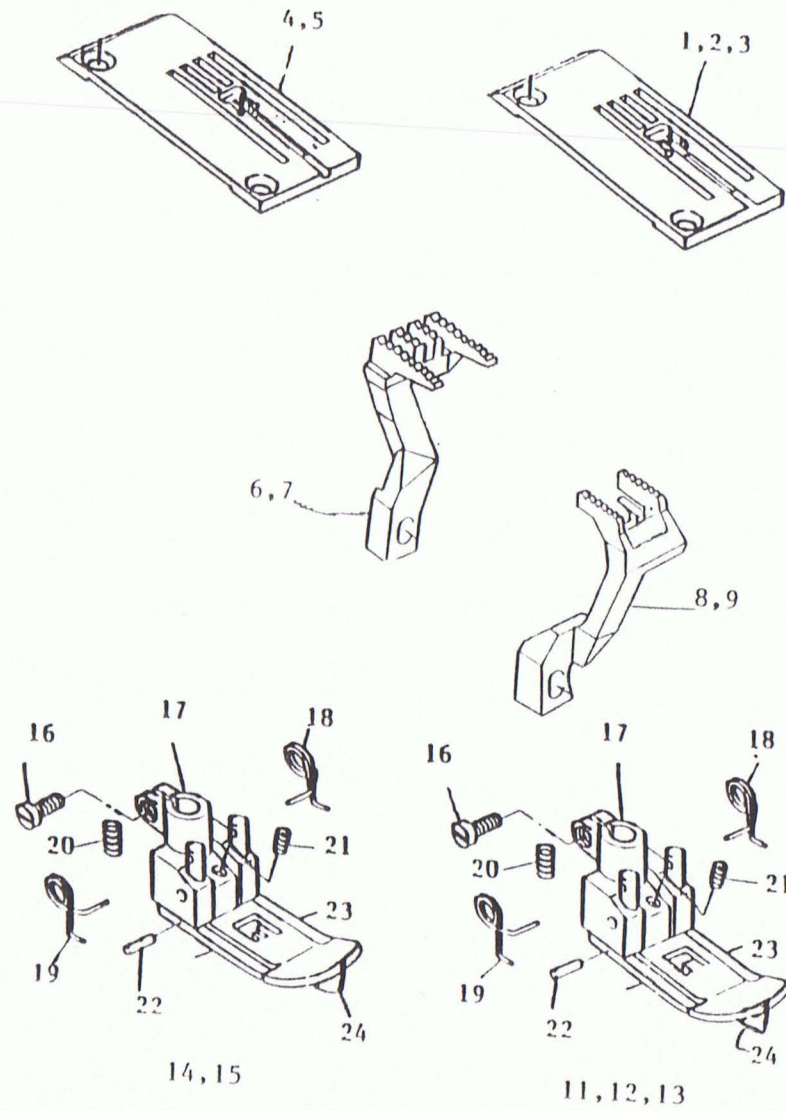

WX-8800-C MODEL PARTS

GAUGE PARTS

FRONT GUIDE

COVERSEAM GUIDE

WX-8800-C MODEL PARTS

REF#	ITEM#	DESCRIPTION	QTY
1	14-831	NEEDLE PLATE 2 NEEDLE 3/16	1
2	14-832	NEEDLE PLATE 2 NEEDLE 7/32	1
3	14-833	NEEDLE PLATE 2 NEEDLE 1/4	1
4	14-861	NEEDLE PLATE 3 NEEDLE 7/32	1
5	14-862	NEEDLE PLATE 3 NEEDLE 1/4	1
6	15-806	REAR FEED DOG 2 & 3 NEEDLE 3/16 & 7/32	1
7	15-808	REAR FEED DOG 2 & 3 NEEDLE 1/4	1
8	15-826	FRONT FEED DOG 2 & 3 NEEDLE 3/16 & 7/32	1
9	15-823	FRONT FEED DOG 2 & 3 NEEDLE 1/4	1
10	21-825	FRONT COVER	1
11	17-831-1	PERSSER FOOT 2 NEEDLE 3/16	1
12	17-832-1	PERSSER FOOT 2 NEEDLE 7/32	1
13	17-833-1	PERSSER FOOT 2 NEEDLE 1/4	1
14	17-861-1	PERSSER FOOT 3 NEEDLE 7/32	1
15	17-862-1	PERSSER FOOT 3 NEEDLE 1/4	1
16	84-382	SCREW	1
17	17-818-A	PERSSER FOOT SHANK	1
18	17-818-E	PERSSER FOOT SPRING RIGHT	1
19	17-818-D	PERSSER FOOT SPRING LEFT	1
20	17-818-F	PERSSER FOOT SHANK SPRING	1
21	84-101	SCREW	1
22	17-818-G	PERSSER FOOT SHANK PIN	1
23	17-818-B	PRESSER FOOT YIELDING	2
24	17-818-H	PRESSER FOOT GUIDE	1
25	26-830	FRONT GUIDE	1
26	75-455	WASHER	2
27	84-574	SCREW	2
28	26-824	COVERSEAM GUIDE BASE	1
29	26-826	COVERSEAM GUIDE LEFT	1
30	26-827	COVERSEAM GUIDE RIGHT	1
31	26-825	COVERSEAM GUIDE BASE SUPPORT	1
32	84-193	SCREW	1
33	84-167	SCREW	1
34	84-556	SCREW	2