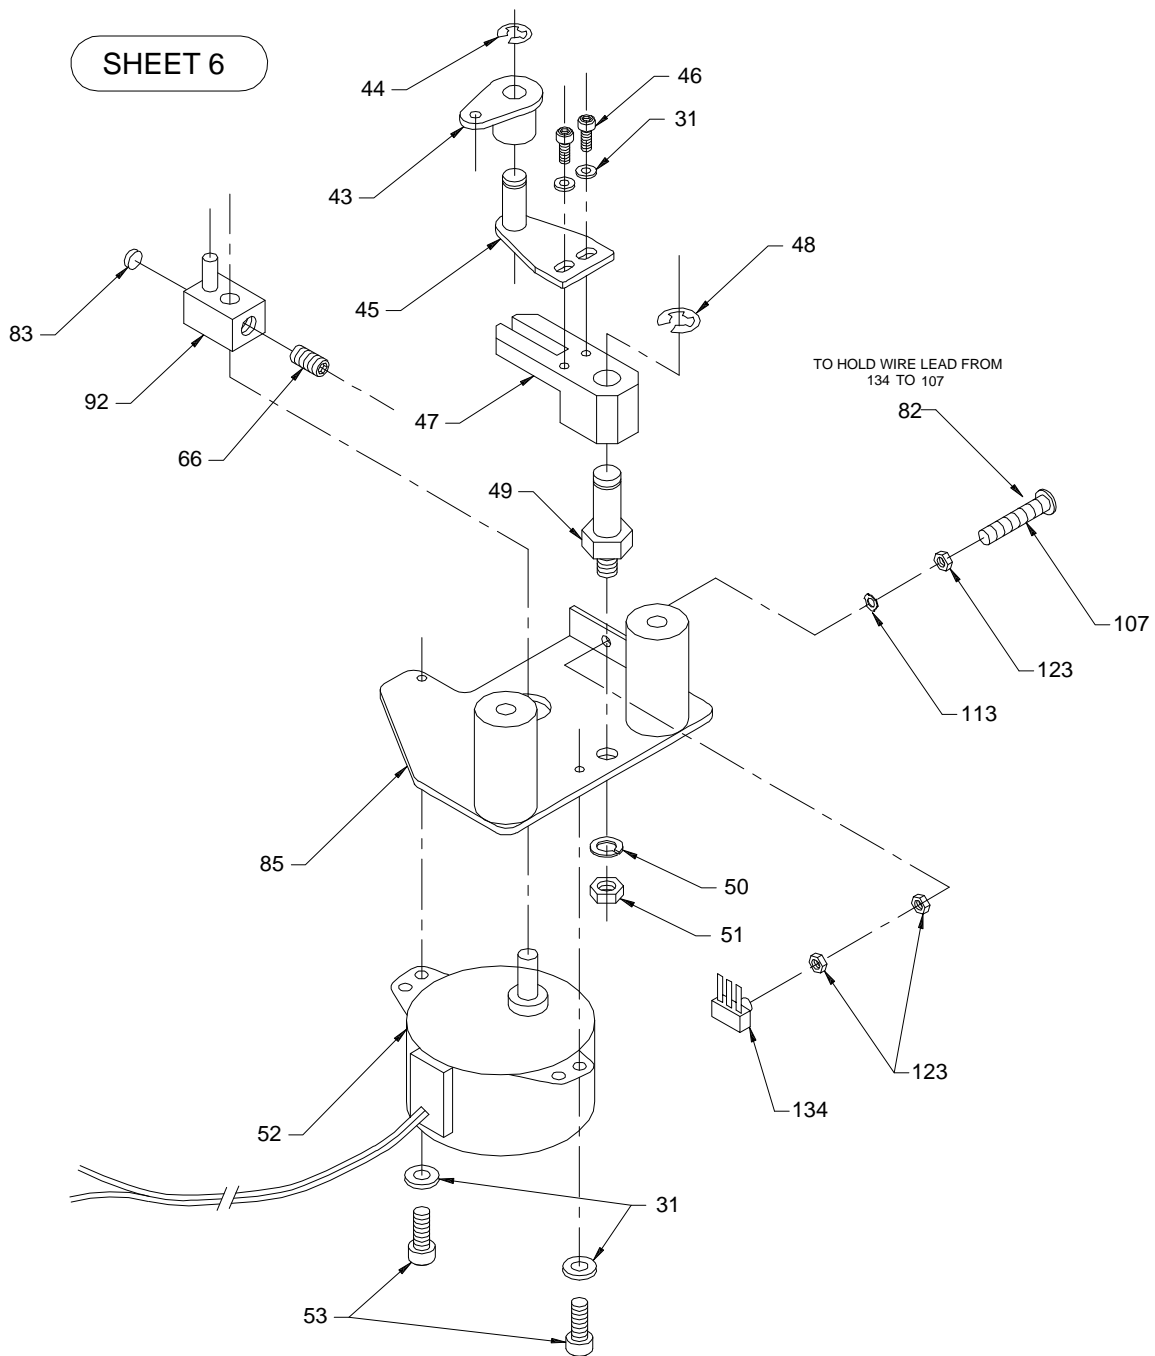

SHEET 4

ITEM	PART NO.	DESCRIPTION	QTY
9	P700156	HOOK DRIVE ROD	1
10	P700152	HOOK	1
11	P820720	UPPER THD CUTTER TURN SHAFT	1
21	P700456	BOBBIN CASE FIXING PLATE	1
22	P700454	CUTTER FIXING PLATE	1
23	P700455	CERAMIC UPPER KNIFE MK-4	1
31	P840514	M3 FLAT WASHER, SPECIAL	7
40	P700097	ENTERING HOOK BRACKET	1
41	P820735	BRACKET SCREW	1
42	P700155	LOWER THD CUTTER DRIVE ROD	1
61	P840006	M3x6 HEX SOCKET BUTTON BOLT	2
65	P840015	11/64-40x7mm SCREW	1
23A	KB270012	UPPER STEEL KNIFE MK-4	1

SHEET 5

ITEM	PART NO.	DESCRIPTION	QTY
2	P700314	ROTARY SOLENOID	2
24	P700774	SUB TENSION SHAFT	1
25	P700775	SUB TENSION FRONTAL DISC	1
26	P700776	SUB TENSION REAR DISC	1
27	P700777	SUB TENSION SPRING	1
28	P700778	SUB TENSION PLATFORM	1
29	P700779	M4x3.5 SLOT SET SCREW, CUP POINT	1
30	P700230	SUB TENSION RELEASE SPRING	1
31	P840514	M3 FLAT WASHER, SPECIAL	7
32	P700780	SCREW,SUB TENSION SPRING	1
33	P700781	9/64x5/16 SLOTTED CHEESE HEAD SCREW	2
34	P840518	M3 LOCK WASHER SPLIT, BLACK	7
35	P840704	M3 HEX NUT, BLACK (See note P.2 of 8)	7
36	P700099	SUB TENSION RELEASE SOLENOID BRKT	1
37	P700637	SUB TENSION RELEASE LEVER BOSS	1
38	P700145	SUB TENSION RELEASE LEVER	1
39	P840713	M4 HEX NUT, BLACK	1
59	P661041	M4x4 HEX SOC SET SCREW, FLAT POINT	2