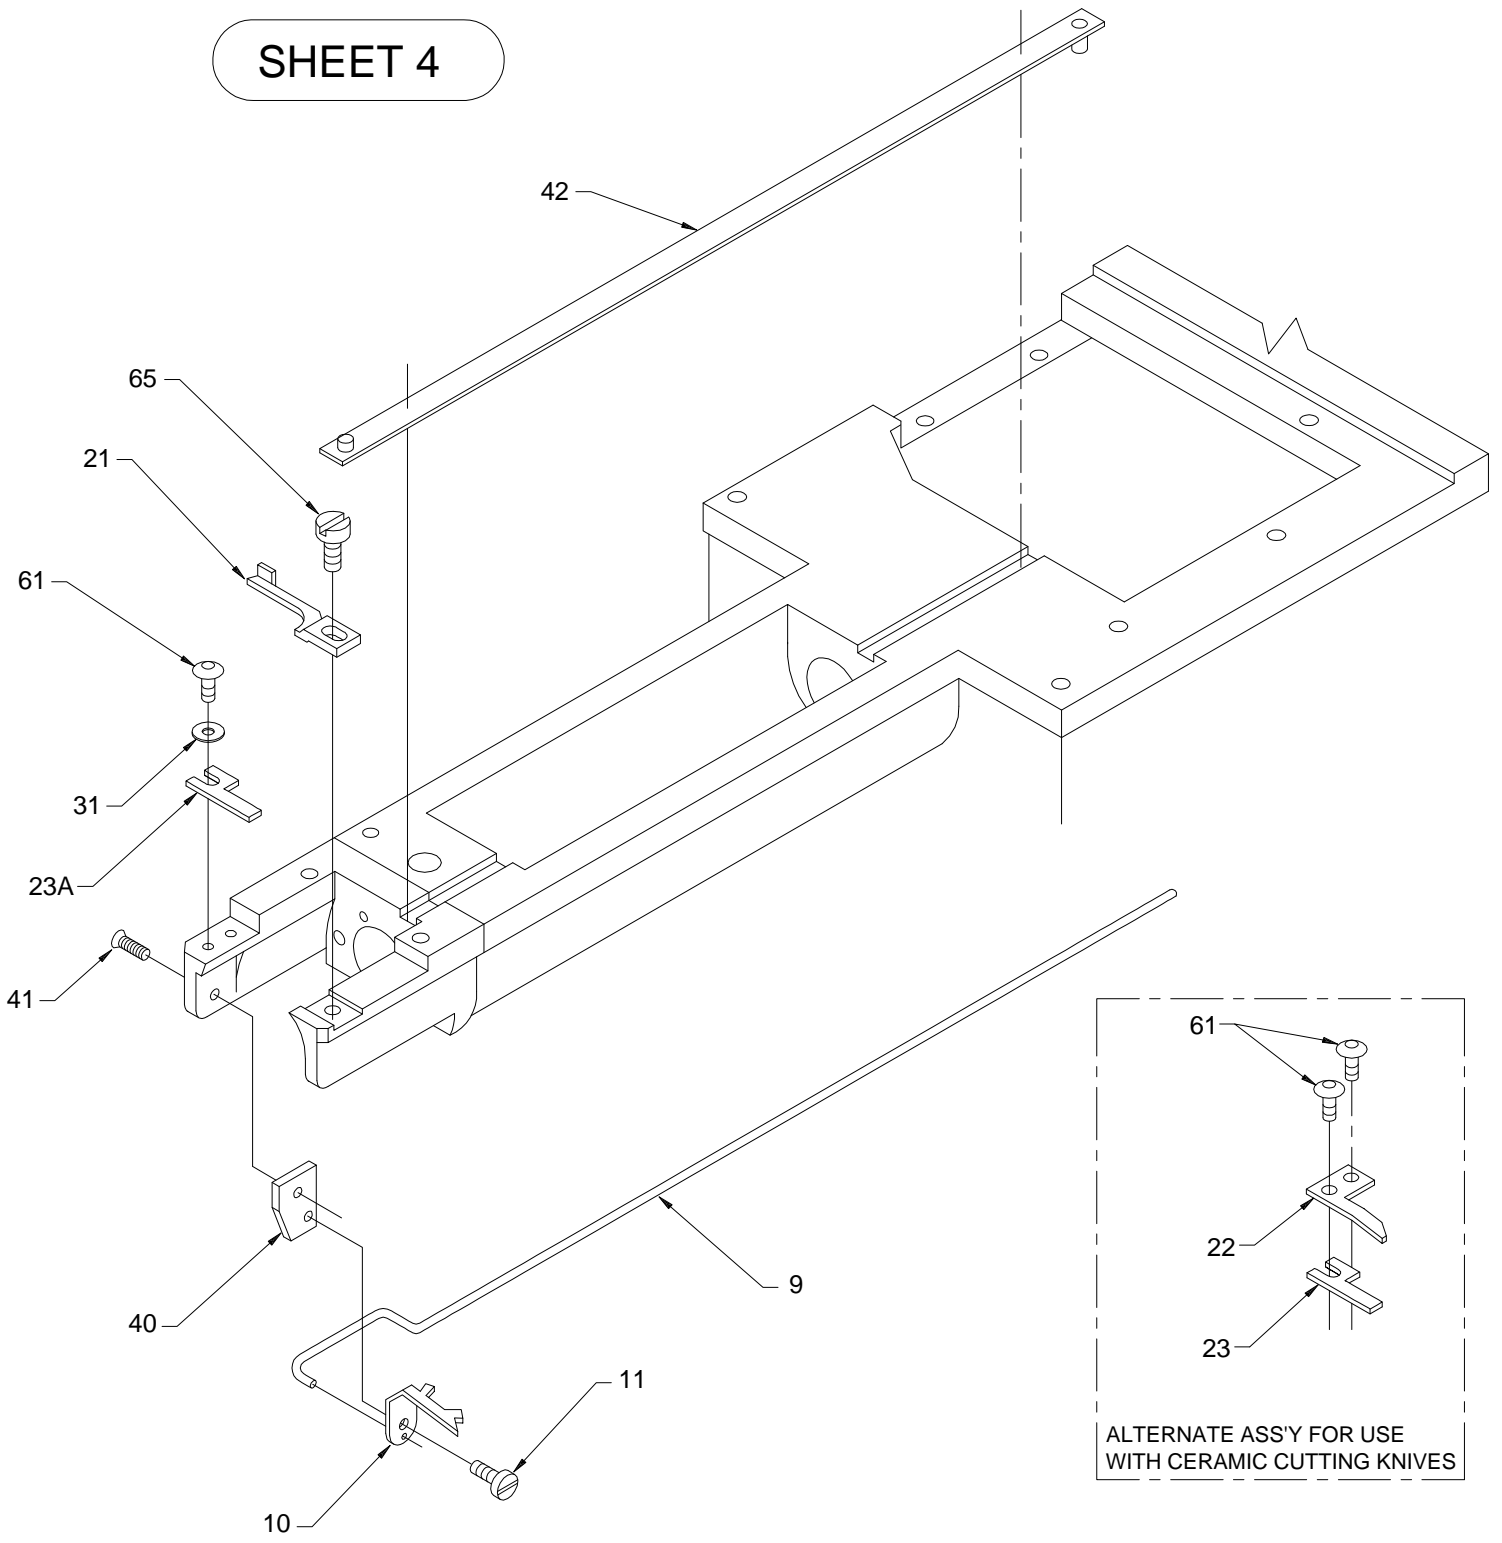

SHEET 4

ITEM	PART NO.	DESCRIPTION	QTY
9	P700156	HOOK DRIVE ROD	1
10	P700152	HOOK	1
11	P820720	UPPER THD CUTTER TURN SHAFT	1
21	P700456	BOBBIN CASE FIXING PLATE	1
22	P700454	CUTTER FIXING PLATE	1
23	P700455	CERAMIC UPPER KNIFE MK-4	1
31	P840514	M3 FLAT WASHER, SPECIAL	7
40	P700097	ENTERING HOOK BRACKET	1
41	P820735	BRACKET SCREW	1
42	P700155	LOWER THD CUTTER DRIVE ROD	1
61	P840006	M3x6 HEX SOCKET BUTTON BOLT	2
65	P840015	11/64-40x7mm SCREW	1
23A	KB270012	UPPER STEEL KNIFE MK-4	1