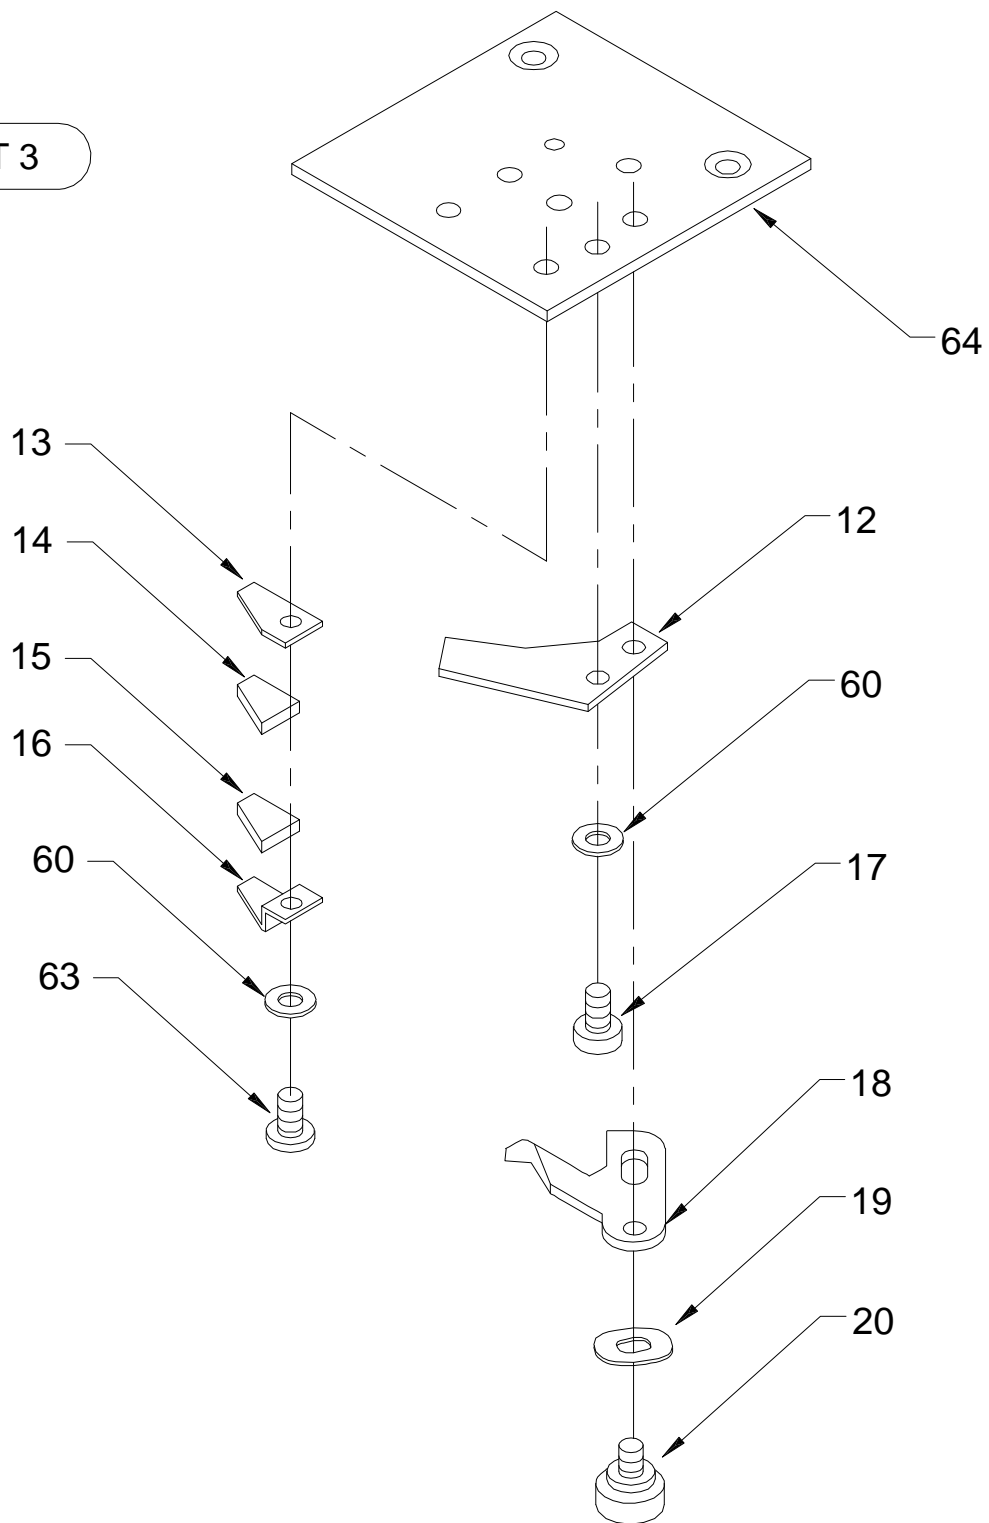

SHEET 3

ITEM	PART NO.	DESCRIPTION	QTY
12	P700450	FIXED CUTTER	1
13	P700452	LOWER THD SUPPORT STAY (UPPER)	1
14	P700452	MAGIC TAPE (UPPER)	1
15	P700453	MAGIC TAPE (LOWER)	1
16	P700453	LOWER THD SUPPORT STAY (LOWER)	1
17	P820736	FIXED CUTTER SET SCREW	1
18	P700451	LOWER THREAD CUTTER	1
19	P840525	WAVE WASHER	1
20	P820719	LOWER THD CUTTER TURRET SHAFT	1
60	P840519	M3 FLAT WASHER, 6MM O.D.	2
63	P840027	M3x3 PHILLIPS PAN HEAD SCREW	1
64	P661089	THROAT PLATE #26081 (M900 W/TRIM/M2000)	1