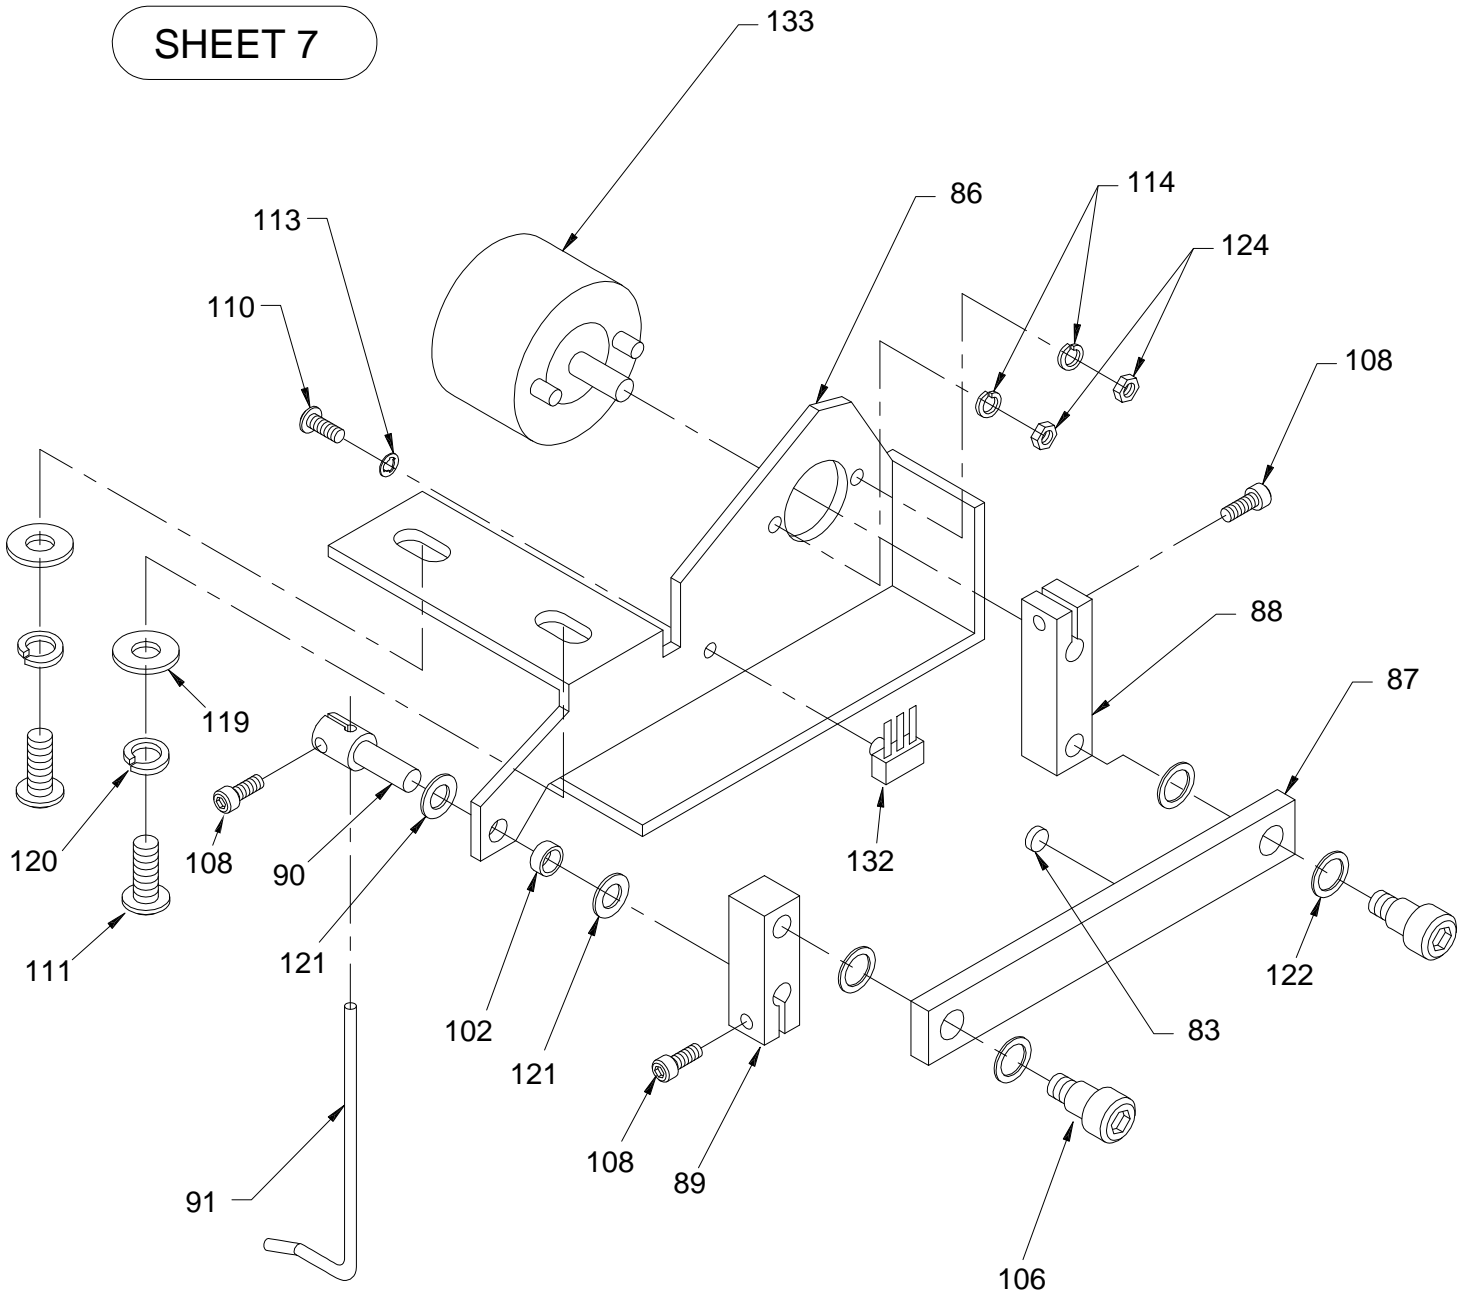

SHEET 7

ITEM	PART NO.	DESCRIPTION	QTY
83	P413018	MAGNET, RARE EARTH	2
86	P700123	BRACKET, TRIMMER, WIPE	1
87	P700130	LINKAGE, CONNECTOR, 900XLC TRIM	1
88	P700131	LINKAGE, SOLENOID, 900XLC TRIM	1
89	P700132	LINKAGE, WIRE, 900XLC TRIM	1
90	P700133	WIPE, CONNECTOR, 900XLC TRIM	1
91	P700134	WIPE WIRE, 900XLC TRIM	1
102	P700471	BUSHING, TRIMMER WIPE	1
106	P840020	1/4x1/4 SHOULDER SCREW	2
108	P840039	#4-40x3/8 HEX SOCKET CAP SCREW	3
110	P840403	#4-40x1/4 PHILLIPS PAN HEAD SCREW	1
111	P840445	#10-32x5/8 HEX SOC BUTTON HD SCREW	2
113	P840502	#4 EXTERNAL TOOTH LOCK WASHER	1
114	P840509	#6 SPLIT LOCK WASHER	2
119	P840530	#10 FLAT WASHER PLATED	2
120	P840572	#10 LOCK WASHER, SPLIT	2
121	P840588	WASHER, NYLON TRIMMER WIPE	2
122	P840589	WASHER, NYLON TRIMMER LINK	4
124	P840717	#5-40 HEX NUT	2
132	ZP730120	WIPER SENSOR ASS'Y - TRIMMER	1
133	ZP730125	SOLENOID, WIPE ASS'Y - TRIMMER	1