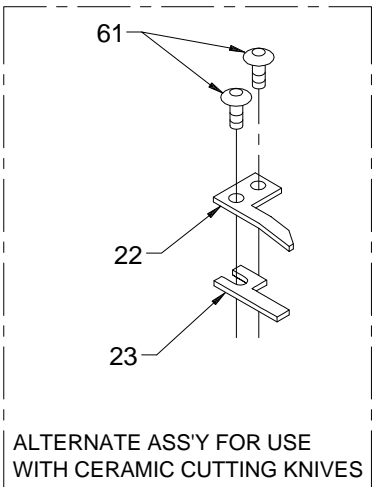

SHEET 2

ITEM	PART NO.	DESCRIPTION	QTY
1	P700315	ROTARY SOLENOID	1
2	P700314	ROTARY SOLENOID	2
3	P700098	SOLENOID STAY	1
4	P700449	STOPPER ECCENTRIC	2
5	P700448	ECCENTRIC COVER	2
6	P700147	SOLENOID LEVER B	1
7	P700146	SOLENOID LEVER A	1
8	P700458	DRIVE ROPE	1
31	P840514	M3 FLAT WASHER, SPECIAL	7
34	P840518	M3 LOCK WASHER SPLIT, BLACK	7
35	P840704	M3 HEX NUT, BLACK (See note P.2 of 8)	7
56	P661025	M4 FLAT WASHER PLATED	6
57	P840003	M4x10 HEX SOCKET CAP SCREW, BLACK	6
58	P700243	CONNECTING CLAMP	1
59	P661041	M4x4 HEX SOC SET SCREW, FLAT POINT	2
62	P661023	M4x20x0.7 HEX SOCKET BOLT #23083	2
67	P661141	M4x6 HEX SOC. CAP SCREW, BLACK	2

SHEET 3

ITEM	PART NO.	DESCRIPTION	QTY
12	P700450	FIXED CUTTER	1
13	P700452	LOWER THD SUPPORT STAY (UPPER)	1
14	P700452	MAGIC TAPE (UPPER)	1
15	P700453	MAGIC TAPE (LOWER)	1
16	P700453	LOWER THD SUPPORT STAY (LOWER)	1
17	P820736	FIXED CUTTER SET SCREW	1
18	P700451	LOWER THREAD CUTTER	1
19	P840525	WAVE WASHER	1
20	P820719	LOWER THD CUTTER TURRET SHAFT	1
60	P840519	M3 FLAT WASHER, 6MM O.D.	2
63	P840027	M3x3 PHILLIPS PAN HEAD SCREW	1
64	P661089	THROAT PLATE #26081 (M900 W/TRIM/M2000)	1

SHEET 4

ITEM	PART NO.	DESCRIPTION	QTY
9	P700156	HOOK DRIVE ROD	1
10	P700152	HOOK	1
11	P820720	UPPER THD CUTTER TURN SHAFT	1
21	P700456	BOBBIN CASE FIXING PLATE	1
22	P700454	CUTTER FIXING PLATE	1
23	P700455	CERAMIC UPPER KNIFE MK-4	1
31	P840514	M3 FLAT WASHER, SPECIAL	7
40	P700097	ENTERING HOOK BRACKET	1
41	P820735	BRACKET SCREW	1
42	P700155	LOWER THD CUTTER DRIVE ROD	1
61	P840006	M3x6 HEX SOCKET BUTTON BOLT	2
65	P840015	11/64-40x7mm SCREW	1
23A	KB270012	UPPER STEEL KNIFE MK-4	1