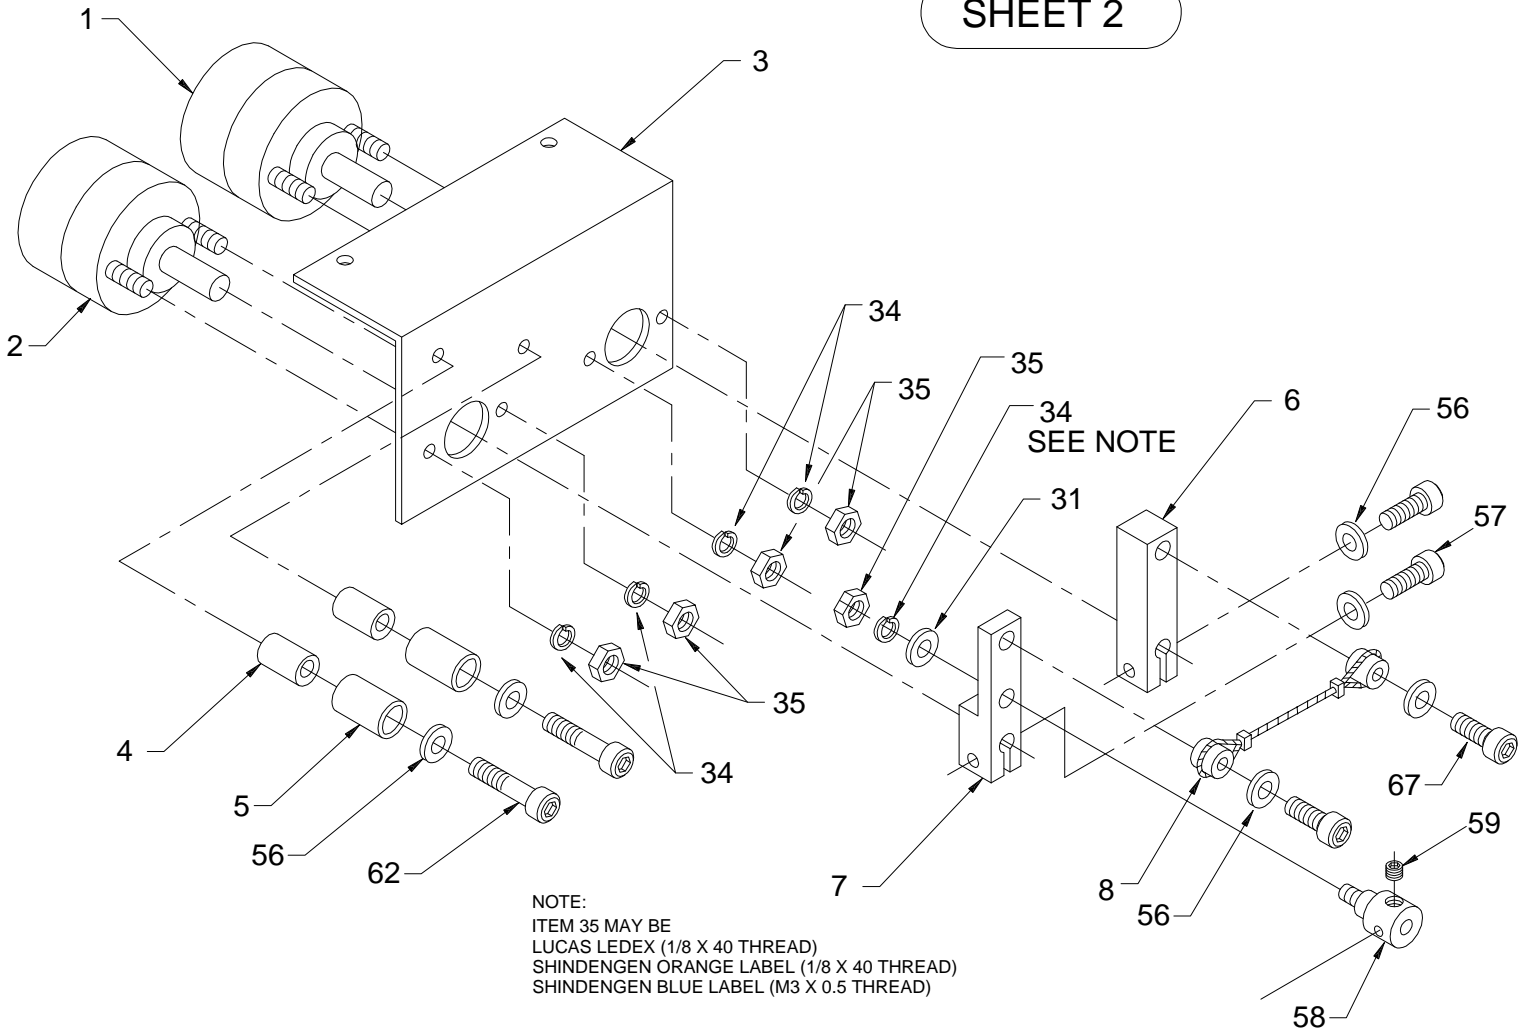

ITEM	PART NO.	DESCRIPTION	QTY
57	P840003	M4x10 HEX SOCKET CAP SCREW, BLACK	6
68	P661081	#6120 11/64-40x9 SLOT OVAL FH 800/900XLC	2
109	P840119	#8-32x1 3/4 HEX SOCKET FLAT HEAD	2
111	P840445	#10-32x5/8 HEX SOC BUTTON HD SCREW	2
118	P840523	#8 SPLIT LOCK WASHER	3
119	P840530	#10 FLAT WASHER PLATED	2
120	P840572	#10 LOCK WASHER, SPLIT	2

SHEET 2

ITEM	PART NO.	DESCRIPTION	QTY
1	P700315	ROTARY SOLENOID	1
2	P700314	ROTARY SOLENOID	2
3	P700098	SOLENOID STAY	1
4	P700449	STOPPER ECCENTRIC	2
5	P700448	ECCENTRIC COVER	2
6	P700147	SOLENOID LEVER B	1
7	P700146	SOLENOID LEVER A	1
8	P700458	DRIVE ROPE	1
31	P840514	M3 FLAT WASHER, SPECIAL	7
34	P840518	M3 LOCK WASHER SPLIT, BLACK	7
35	P840704	M3 HEX NUT, BLACK (See note P.2 of 8)	7
56	P661025	M4 FLAT WASHER PLATED	6
57	P840003	M4x10 HEX SOCKET CAP SCREW, BLACK	6
58	P700243	CONNECTING CLAMP	1
59	P661041	M4x4 HEX SOC SET SCREW, FLAT POINT	2
62	P661023	M4x20x0.7 HEX SOCKET BOLT #23083	2
67	P661141	M4x6 HEX SOC. CAP SCREW, BLACK	2

SHEET 3

ITEM	PART NO.	DESCRIPTION	QTY
12	P700450	FIXED CUTTER	1
13	P700452	LOWER THD SUPPORT STAY (UPPER)	1
14	P700452	MAGIC TAPE (UPPER)	1
15	P700453	MAGIC TAPE (LOWER)	1
16	P700453	LOWER THD SUPPORT STAY (LOWER)	1
17	P820736	FIXED CUTTER SET SCREW	1
18	P700451	LOWER THREAD CUTTER	1
19	P840525	WAVE WASHER	1
20	P820719	LOWER THD CUTTER TURRET SHAFT	1
60	P840519	M3 FLAT WASHER, 6MM O.D.	2
63	P840027	M3x3 PHILLIPS PAN HEAD SCREW	1
64	P661089	THROAT PLATE #26081 (M900 W/TRIM/M2000)	1

SHEET 4

ITEM	PART NO.	DESCRIPTION	QTY
9	P700156	HOOK DRIVE ROD	1
10	P700152	HOOK	1
11	P820720	UPPER THD CUTTER TURN SHAFT	1
21	P700456	BOBBIN CASE FIXING PLATE	1
22	P700454	CUTTER FIXING PLATE	1
23	P700455	CERAMIC UPPER KNIFE MK-4	1
31	P840514	M3 FLAT WASHER, SPECIAL	7
40	P700097	ENTERING HOOK BRACKET	1
41	P820735	BRACKET SCREW	1
42	P700155	LOWER THD CUTTER DRIVE ROD	1
61	P840006	M3x6 HEX SOCKET BUTTON BOLT	2
65	P840015	11/64-40x7mm SCREW	1
23A	KB270012	UPPER STEEL KNIFE MK-4	1