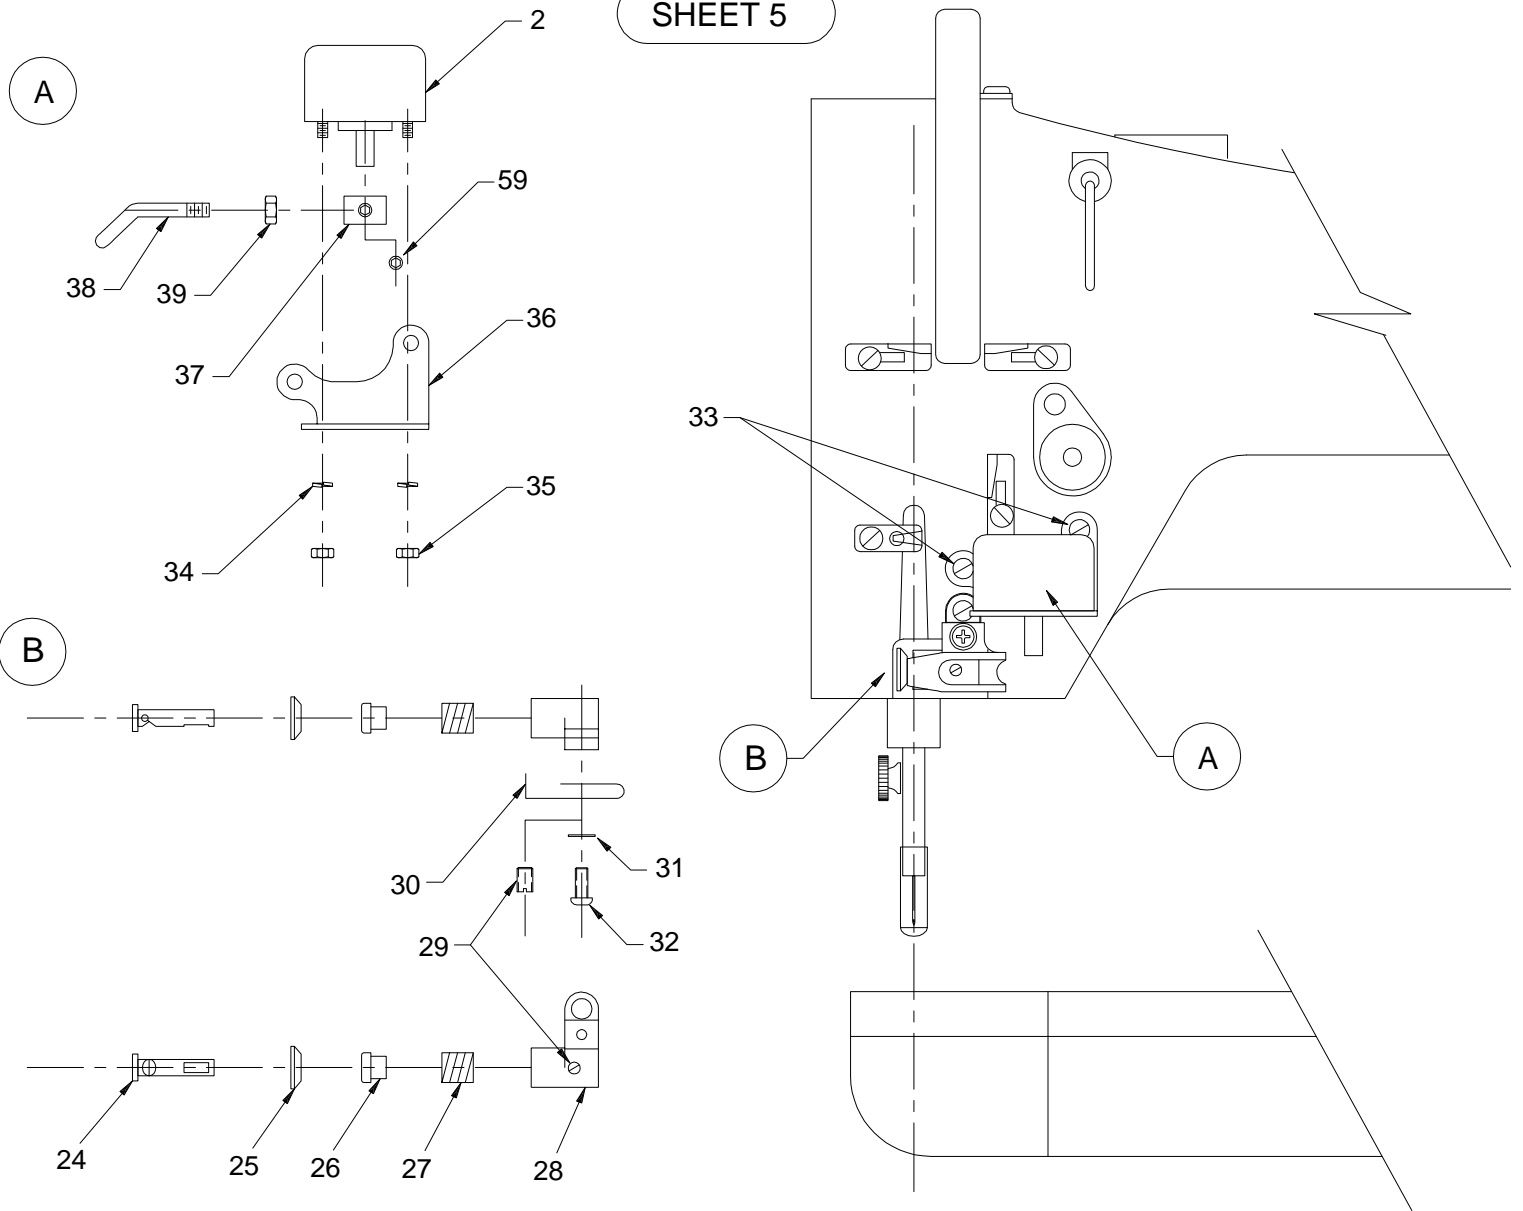

SHEET 3

ITEM	PART NO.	DESCRIPTION	QTY
12	P700450	FIXED CUTTER	1
13	P700452	LOWER THD SUPPORT STAY (UPPER)	1
14	P700452	MAGIC TAPE (UPPER)	1
15	P700453	MAGIC TAPE (LOWER)	1
16	P700453	LOWER THD SUPPORT STAY (LOWER)	1
17	P820736	FIXED CUTTER SET SCREW	1
18	P700451	LOWER THREAD CUTTER	1
19	P840525	WAVE WASHER	1
20	P820719	LOWER THD CUTTER TURRET SHAFT	1
60	P840519	M3 FLAT WASHER, 6MM O.D.	2
63	P840027	M3x3 PHILLIPS PAN HEAD SCREW	1
64	P661089	THROAT PLATE #26081 (M900 W/TRIM/M2000)	1

SHEET 4

ITEM	PART NO.	DESCRIPTION	QTY
9	P700156	HOOK DRIVE ROD	1
10	P700152	HOOK	1
11	P820720	UPPER THD CUTTER TURN SHAFT	1
21	P700456	BOBBIN CASE FIXING PLATE	1
22	P700454	CUTTER FIXING PLATE	1
23	P700455	CERAMIC UPPER KNIFE MK-4	1
31	P840514	M3 FLAT WASHER, SPECIAL	7
40	P700097	ENTERING HOOK BRACKET	1
41	P820735	BRACKET SCREW	1
42	P700155	LOWER THD CUTTER DRIVE ROD	1
61	P840006	M3x6 HEX SOCKET BUTTON BOLT	2
65	P840015	11/64-40x7mm SCREW	1
23A	KB270012	UPPER STEEL KNIFE MK-4	1

SHEET 5

ITEM	PART NO.	DESCRIPTION	QTY
2	P700314	ROTARY SOLENOID	2
24	P700774	SUB TENSION SHAFT	1
25	P700775	SUB TENSION FRONTAL DISC	1
26	P700776	SUB TENSION REAR DISC	1
27	P700777	SUB TENSION SPRING	1
28	P700778	SUB TENSION PLATFORM	1
29	P700779	M4x3.5 SLOT SET SCREW, CUP POINT	1
30	P700230	SUB TENSION RELEASE SPRING	1
31	P840514	M3 FLAT WASHER, SPECIAL	7
32	P700780	SCREW,SUB TENSION SPRING	1
33	P700781	9/64x5/16 SLOTTED CHEESE HEAD SCREW	2
34	P840518	M3 LOCK WASHER SPLIT, BLACK	7
35	P840704	M3 HEX NUT, BLACK (See note P.2 of 8)	7
36	P700099	SUB TENSION RELEASE SOLENOID BRKT	1
37	P700637	SUB TENSION RELEASE LEVER BOSS	1
38	P700145	SUB TENSION RELEASE LEVER	1
39	P840713	M4 HEX NUT, BLACK	1
59	P661041	M4x4 HEX SOC SET SCREW, FLAT POINT	2