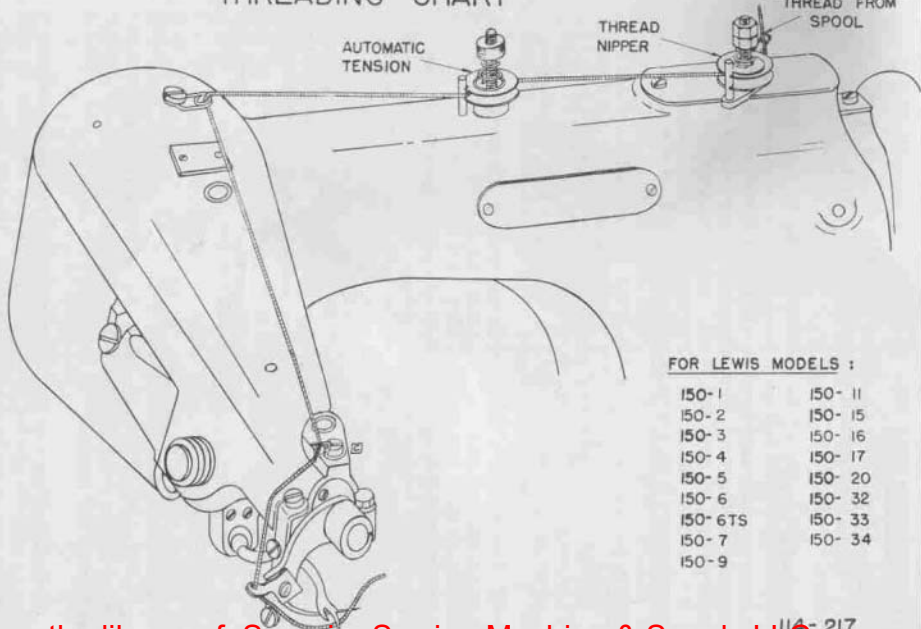

THREADING CHART

PL114-217

THREAD FROM
SPOOL

FOR LEWIS MODELS :

150-1	150-11
150-2	150-15
150-3	150-16
150-4	150-17
150-5	150-20
150-6	150-32
150-6TS	150-33
150-7	150-34
150-9	