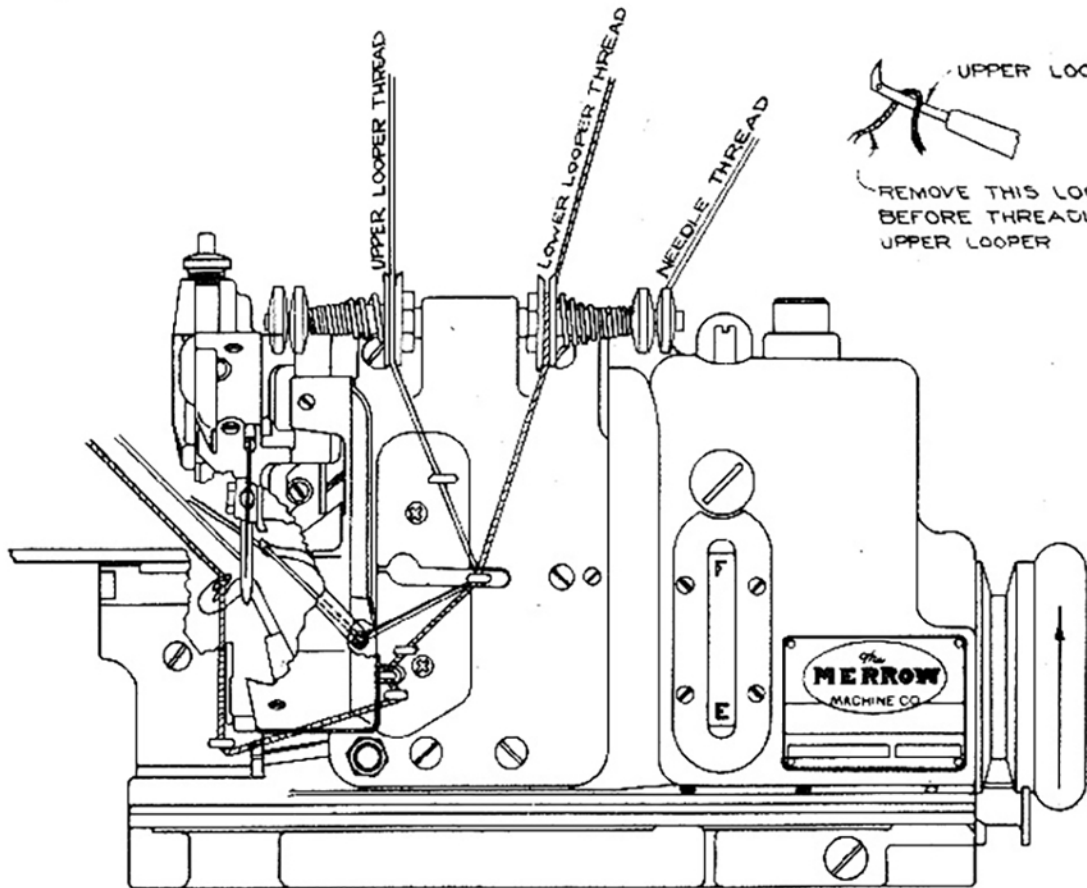

MERROW®

SEWING MACHINE COMPANY

UPPER LOOPER
REMOVE THIS LOOP
BEFORE THREADING
UPPER LOOPER

THREADING No. 40

STYLE M-3

SERIAL No.