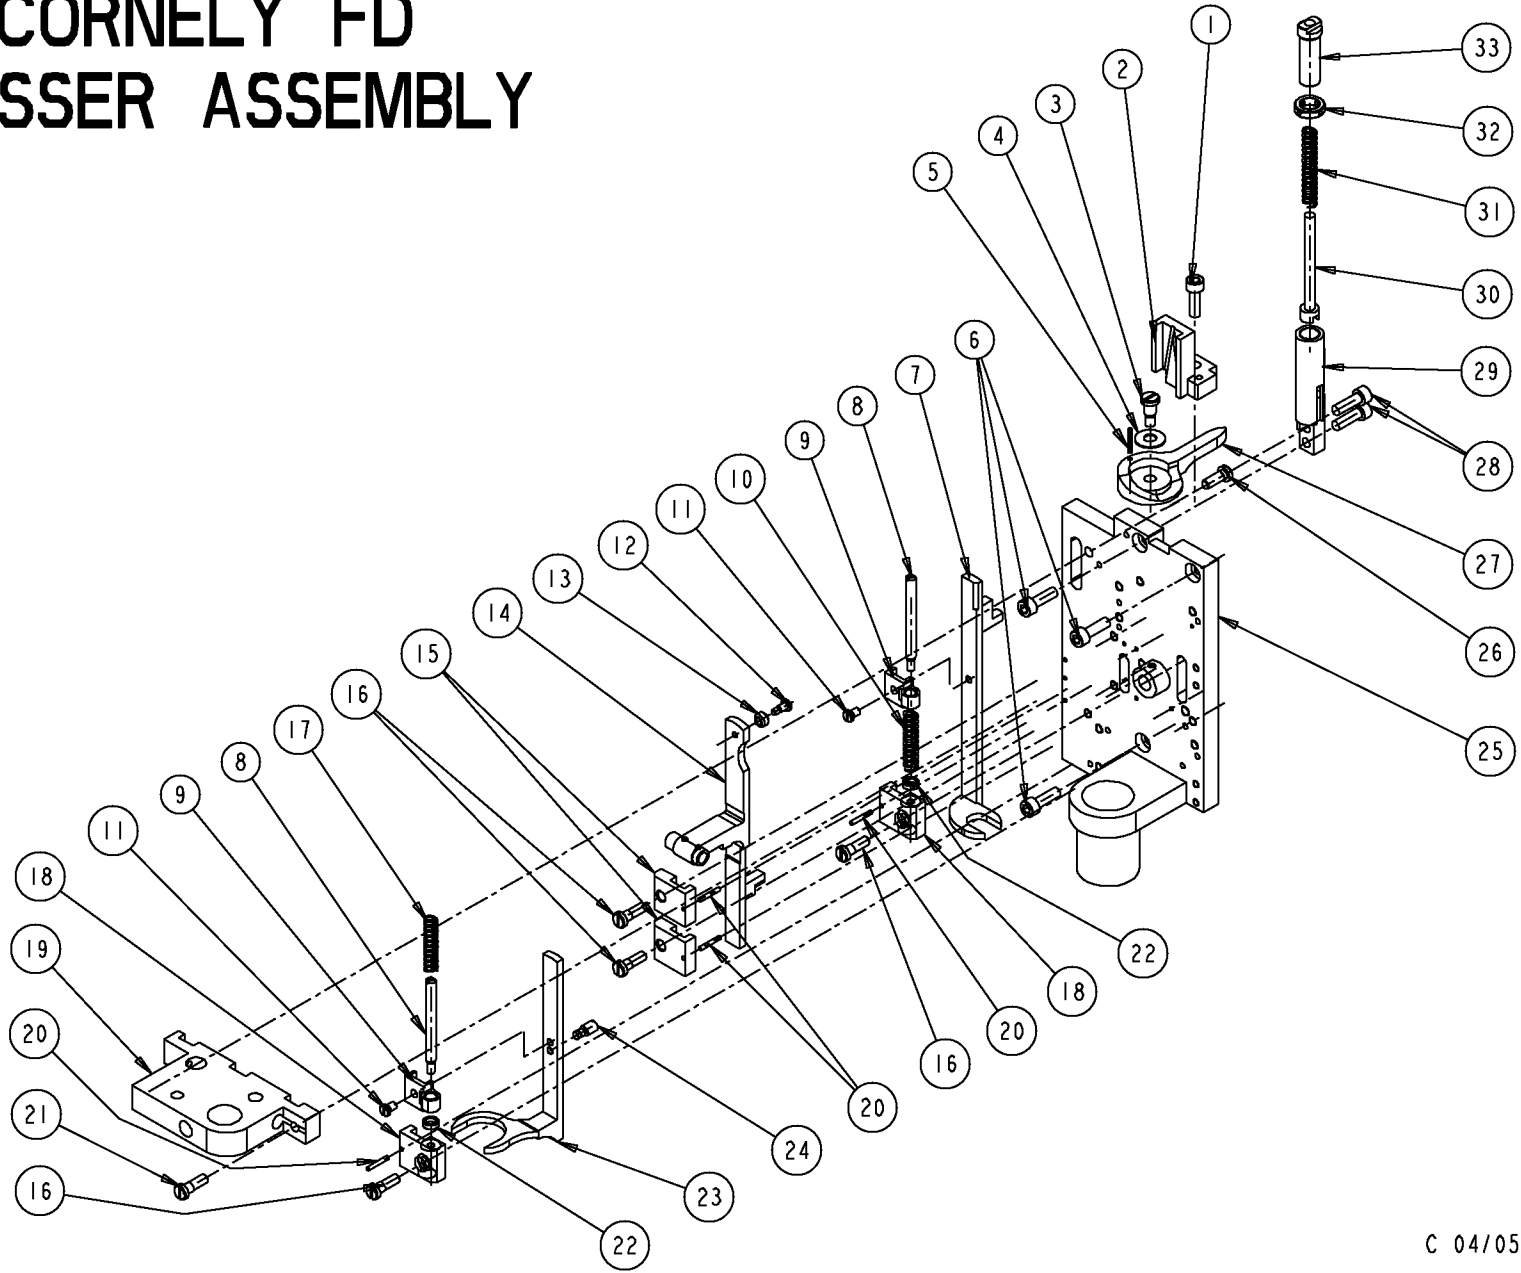

CORNELY FD PRESSER ASSEMBLY

CORNELY FD MANUAL

03/01/2006

46

C 04/05/2005

CORNELY FD
PRESSER ASSEMBL.

7

Ref.No.	Parts No.	Description.
1	C.02897V	SCREW
2	C.02897	GUIDE
3	C.00121	SCREW
4	C.00088	WASHER
5	C.02952	PIN
6	C.02911V	SCREW
7	C.13620	SLIDER
8	C.10157	ROD FOR SPRING GUIDE
9	C.13608	SLIDER BRIDGE
10	C.10172	SPRING
11	C.00112	SCREW
12	C.01477	SCREW
13	C.00089	ROLLER
14	C.02953	GABE HOOK SLIDER
15	C.01491	SLIDER BRIDGE
16	C.00240	SCREW
17	C.10160	SPRING
18	C.13609	SLIDER BRIDGE
19	C.02912	FRONT PLATE HOOD
20	C.13609G	PIN
21	C.00240	SCREW
22	C.10158	WASHER
23	C.13619	SLIDER
24	C.00108	SCREW
25	C.02911	FRONT PLATE
26	C.00105	SCREW
27	C.01481	LEVER
28	C.13610V	SCREW
29	C.13610	BASE FOR SPRING
30	C.10153	SPRING GUIDE
31	C.10171	SPRING
32	C10152	NUT
33	C10151	REGULATING BUSHING

10/05/2005