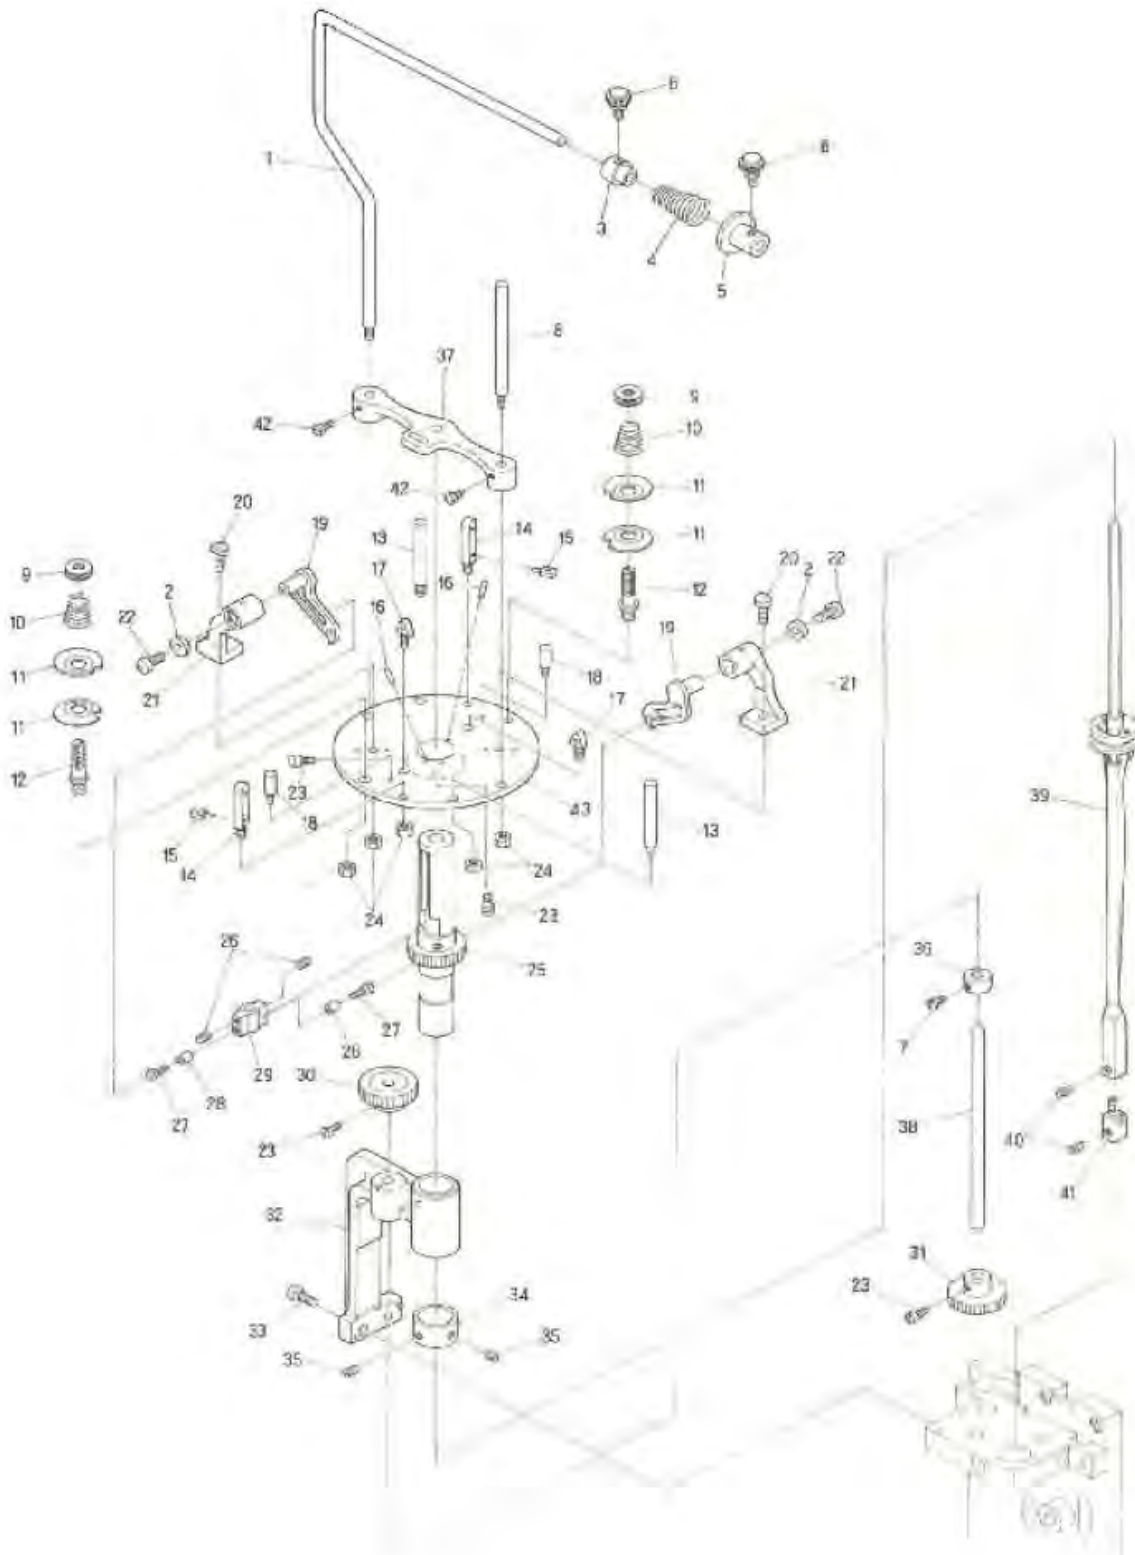

# INDEX SPARE PARTS

➤ TAKE UP LEVER – THREAD TENSION :	1
➤ NEEDLE BAR DRIVE MECHANISM 1 :	2
➤ NEEDLE BAR DRIVE MECHANISM 2 :	3
➤ MAIN SHAFT :	4
➤ BED + ROTATING HOOK SHAFT 1 :	5
➤ BED + ROTATING HOOK SHAFT 2 :	6
➤ PRESSER ASSEMBLY :	7
➤ CLOSING OF THE HEAD :	8

CORNELY FD  
TAKE UP - THREAD TENSION

10/05/2005

CORNELY FD  
TAKE UP - THREAD TENSION

1

Ref.No.	Parts No.	Description.
1	C.02674C	BOBIN HOLDER
2	C.02556	RING
3	C.02674D	COLLAR
4	C.02674E	SPRING
5	C.02674F	COLLAR
6	C.06271	SCREW
7	C.00106	SCREW
8	C.02543C	SHAFT
9	C.08130	TENSION NUT
10	C.07215	TENSION SPRING
11	C.08127B	TENSION DISC
12	C.03060B	TENSION POST
13	C.02970	SHAFT
14	C.03241	THREAD GUIDE
15	C.00619	THREAD GUIDE
16	C.02560	BUSHING
17	C.02972	THREAD GUIDE
18	C.00654K	STOP PIN
19	C.02554	THREAD TAKE UP LEVER
20	C.02942	SCREW
21	C.02553	LEVER BASE
22	C.00101	SCREW
23	C.01573	SCREW
24	C.00364BIS	NUT
25	C.02964	SHAFT
26	C.03237BV	SCREW (OLD C.02532)
27	C.13370	SCREW (OLD C.02558)
28	C.02557	ROLLER
29	C.03237B	ROLLER HOLDER
30	C.02562	GEAR
31	C.02562B	GEAR
32	C.02959	SHAFT BASE
33	C.00240	SCREW
34	C.02541	THRUST COLLAR
35	C.02542	SCREW
36	C.01566	THRUST COLLAR
37	C.02545	BASE
38	C.02960	SHAFT
39	C.02941W	NEEDLE BAR
40	C.02537B	SCREW
41	C.03074-75	NEEDLE HOLDER
42	C.00112	SCREW
43	C.03076	DISC

**CORNELY FD**  
**NEEDLE BAR DRIVE MECH. 2**

CORNELY FD  
NEEDLE BAR DRIVE MECHANISM 2

3

<b>Ref.No.</b>	<b>Parts No.</b>	<b>Description.</b>
1	C.02958	SHAFT
2	C.00240	SCREW
3	C.02943	STOP PLATE
4	C.02524B	BUSHING
5	C.02957	HEART
6	C.02524C	BUSHING
7	C.02922	BLOCK
8	C.02659	SCREW PIN
9	C.00105	SCREW
10	C.02663	LEVER
11	C.02574	SQUARE SLIDER
12	C.02575	ROLLER
13	C.00128A	SCREW
15	C.00100	POINT REGULATING SCREW
16	C.01492	NUT
17	C.00240	SCREW
18	C.02912	FRONT PLATE HOOD
19	C.01466	BASE
20	C.00101	SCREW
21	C.02911	FRONT PLATE
22	C.00127B	SCREW
23	C.02984	SQUARE SLIDER
24	C.02982	SQUARE SLIDER
25	C.02983	SLIDER BASE