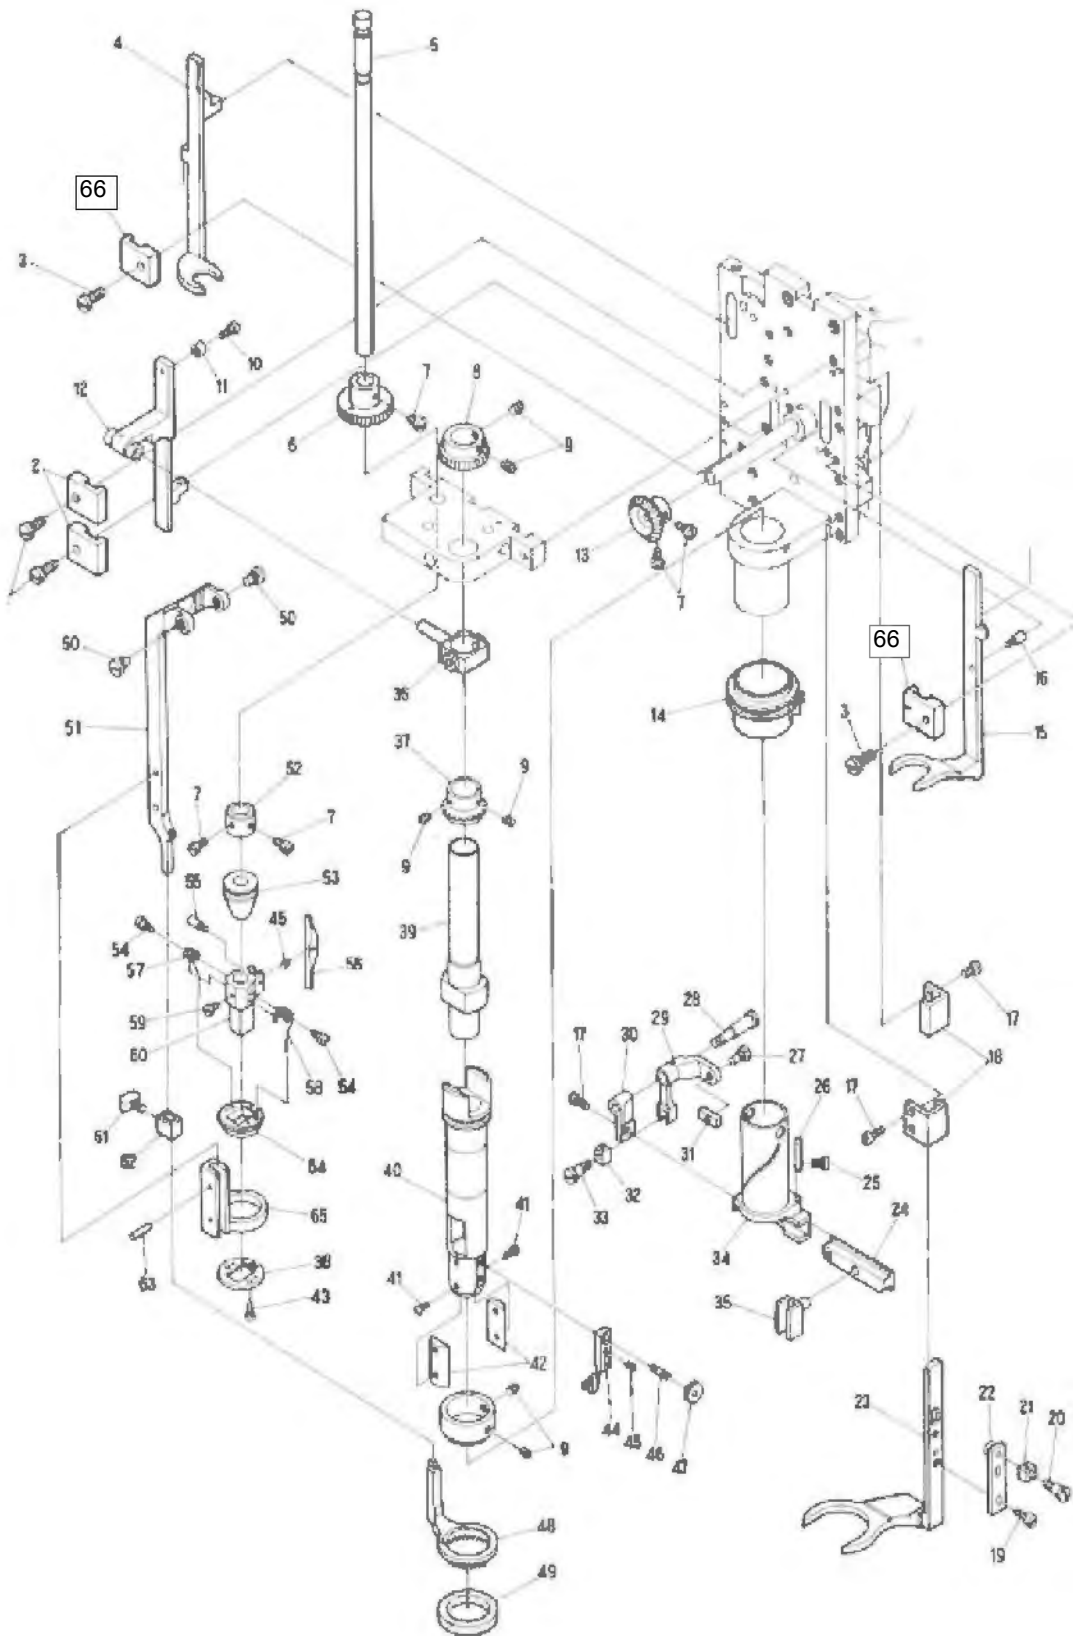

CORNELY FD
NEEDLE BAR DRIVE MECH

10/05/2005

CORNELY FD
NEEDLE BAR DRIVE MECHANISM 1

Ref.No.	Parts No.	Description.	Ref.No.	Parts No.	Description.
2	C.01491	SLIDER BRIDGE	46	C.02661	SCREW
3	C.00240	SCREW	47	C.03344	NUT
4	C.13620	SLIDER	48	C.03042D	FEED DOG
5	C.02949	SHAFT	49	C.CA-33	RING
6	C.01497	GEAR	50	C.00597	SCREW
7	C.01573	SCREW	51	C.02239	GABE HOOK LEVER
8	C.02923	GEAR	52	C.01494	THRUST COLLAR
9	C.02542	SCREW	53	C.03088	CONE
10	C.01477	SCREW	54	C.00110	SCREW
11	C.00089	ROLLER	55	C.10032	SHAFT
12	C.02953	GABE HOOK SLIDER	56	C.10033	CONE LEVER
13	C.02961	GEAR	57	C.00595B	SPRING
14	C.02930	BUSHING	58	C.00595A	SPRING
15	C.13619	SLIDER	59	C.00106	SCREW
16	C.00108	SCREW	60	C.02951	SLIDE BLOCK
17	C.00101	SCREW	61	C.00026	SCREW
18	C.02946	BRIDGE	62	C.00025	BRIDGE
19	C.00101	SCREW	63	C.00016	PIN
20	C.02987	SCREW	64	C.01485	GUIDE RING
21	C.02988	BLOCK	65	C.01484	RING-GABE HOOK
22	C.02945	PLATE	66	C.13609	SLIDER BRIDGE
23	C.02944	SLIDER			
24	C.02925	SLIDE BLOCK			
25	C.01712	SCREW			
26	C.02932	STOP PLATE			
27	C.00977	SCREW			
28	C.02927	SCREW			
29	C.02926	LEVER			
30	C.02928	LEVER BASE			
31	C.02931	SLIDE BLOCK			
32	C.02929	SLIDE BLOCK			
33	C.02929B	SCREW			
34	C.02915	BUSHING			
35	C.02933	BRIDGE			
36	C.02954	HINGE			
37	C.02924	GEAR			
38	C.01486	GUIDE RING			
39	C.02921	BUSHING			
40	C.02918	BUSHING			
41	C.01521	SCREW			
42	C.02920	KEY			
43	C.00136	SCREW			
44	C.....	GUIDE			
45	C.00111	SCREW