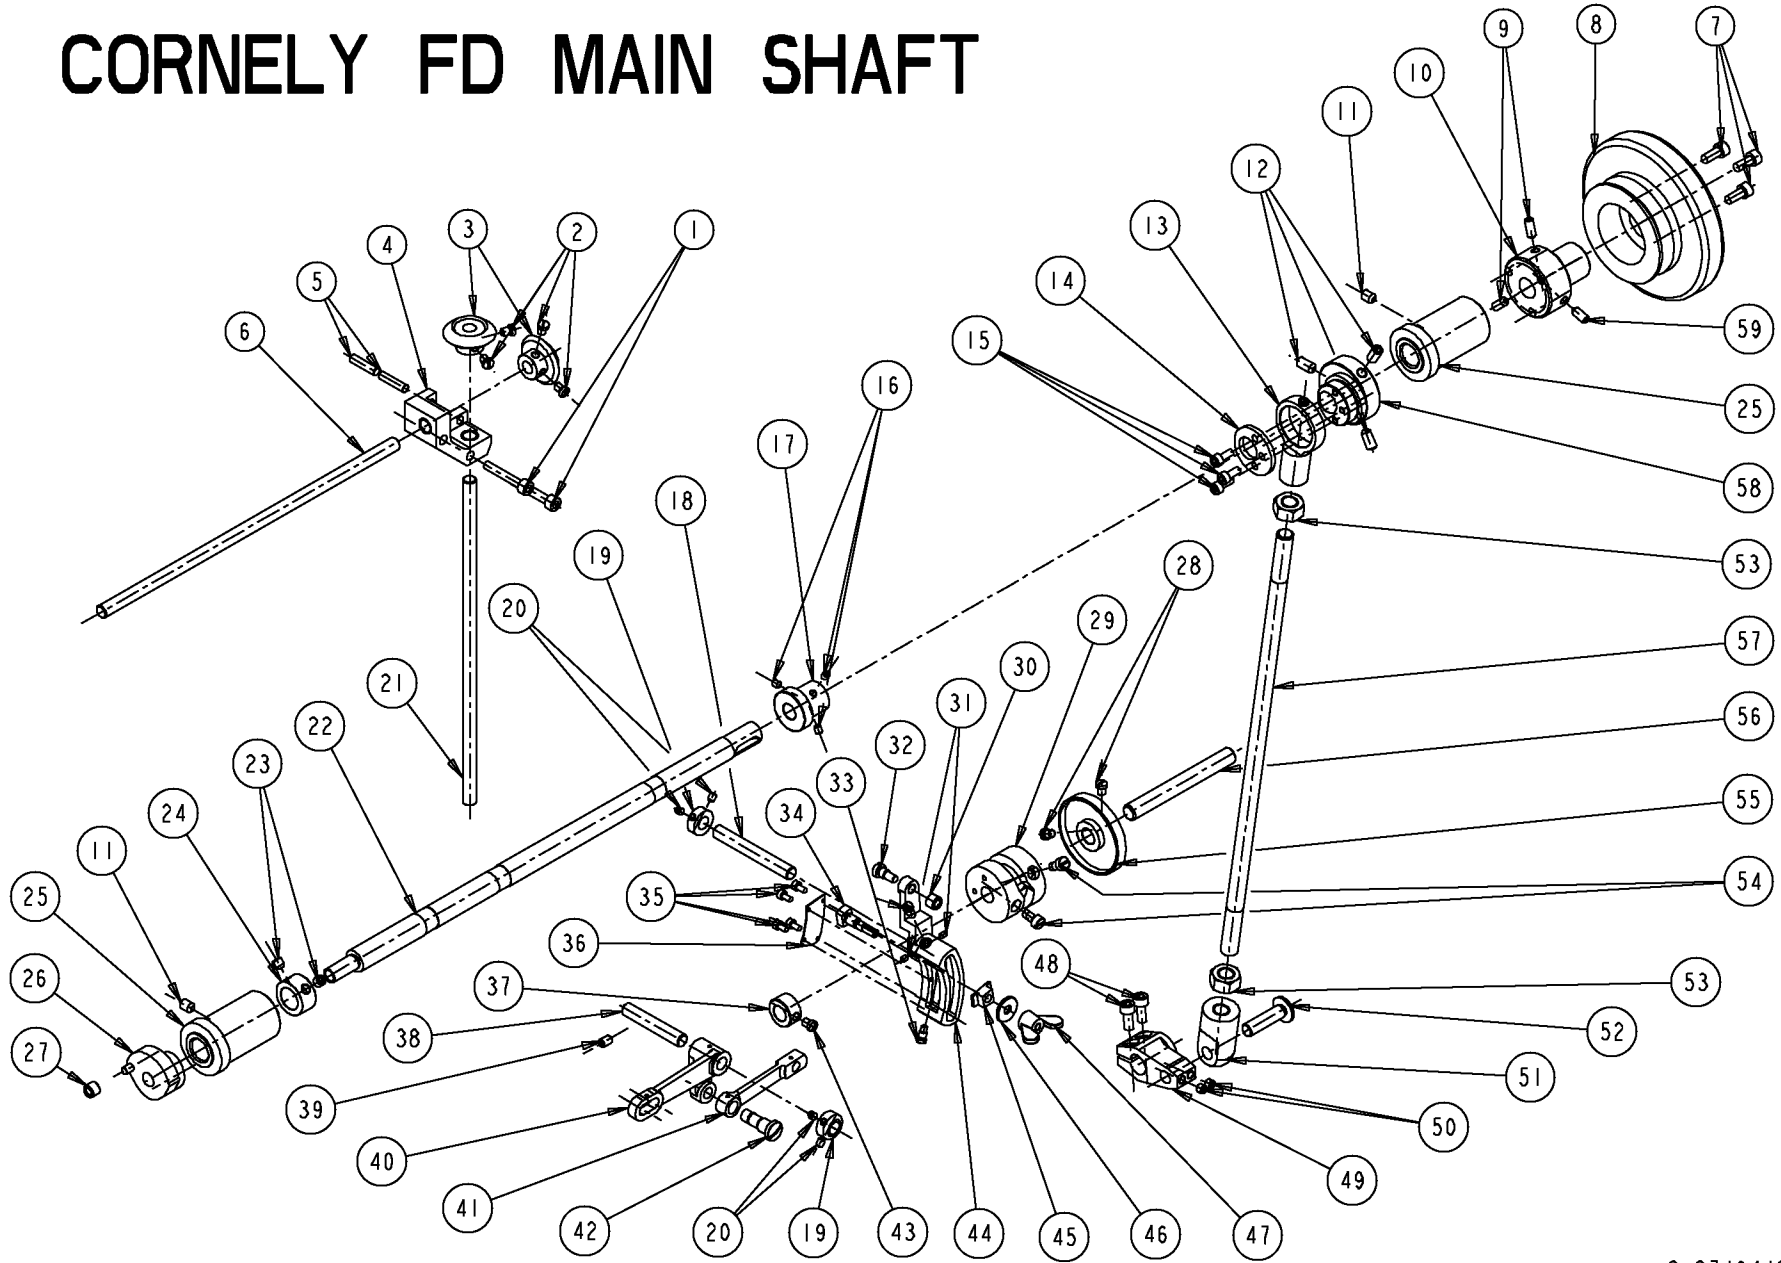

CORNELY FD MAIN SHAFT

CORNELY FD MANUAL

03/01/2006

40

C 27/04/2005

CORNELY FD

MAIN SHAFT

Ref.No.	Parts No.	Description.	Ref.No.	Parts No.	Description.
1	C.13602V	SCREW	45	C.02988	SLIDE SCREW
2	C.01212	SCREW	46	C.02994	WASHER
3	C.02961	GEAR	47	C.02995	NUT
4	SET C.13602	SHAFT HOLDER	48	C.13607V	SCREW
5	C.13602C	PIN	49	C.13607	CRANK
6	C.02914	SHAFT	50	C.13607VC	SCREW
7	C.13206V	SCREW	51	C.13606	ROD FOOD
8	C.13206	PULLEY	52	Z20441	STUD
9	C.13909V	SCREW	53	C.13605E	NUT
10	C.13909	PULLEY HOLDER	54	C.00120	SCREW
11	C.13174V	SCREW	55	C.03003	GEAR
12	C.13175V	SCREW	56	C.03000	SHAFT
13	C.13604	DRIVING ROD	57	C.13605	ROD
14	C.13176	STOP PLATE	58	C.13175	ECCENTRIC
15	C.13176V	SCREW	59	C.13909VP	SCREW
16	C.03004V	SCREW			
17	C.03004	GEAR			
18	C.13617	SHAFT			
19	Z20440	THRUST COLLAR			
20	Z20440V	SCREW			
21	C.03034	SHAFT			
22	C.13603	MAIN SHAFT			
23	Z25010V	SCREW			
24	Z25010	SCREW			
25	C.13174	BUSHING			
26	C.02578W	CAM ASSEMBLY			
27	C.00077	ROLLER			
28	C.01212	SCREW			
29	C.03001	CAM			
30	C.00077	ROLLER			
31	C.02996V	SCREW			
32	C.00255	ROLLER SHAFT			
33	C.00977	SCREW			
34	C.02991	SHAFT			
35	C.00393	SCREW			
36	C.02998	STOP PLATE			
37	C.03005	THRUST COLLAR			
38	C.13618	SHAFT			
39	C.13618V	SCREW			
40	C.02985	SQUARE + ROLLER 3002			
41	C.02989	LEVER			
42	C.02990	SCREW			
43	C.01212	SCREW			
44	C.02996	SLIDER LEVER