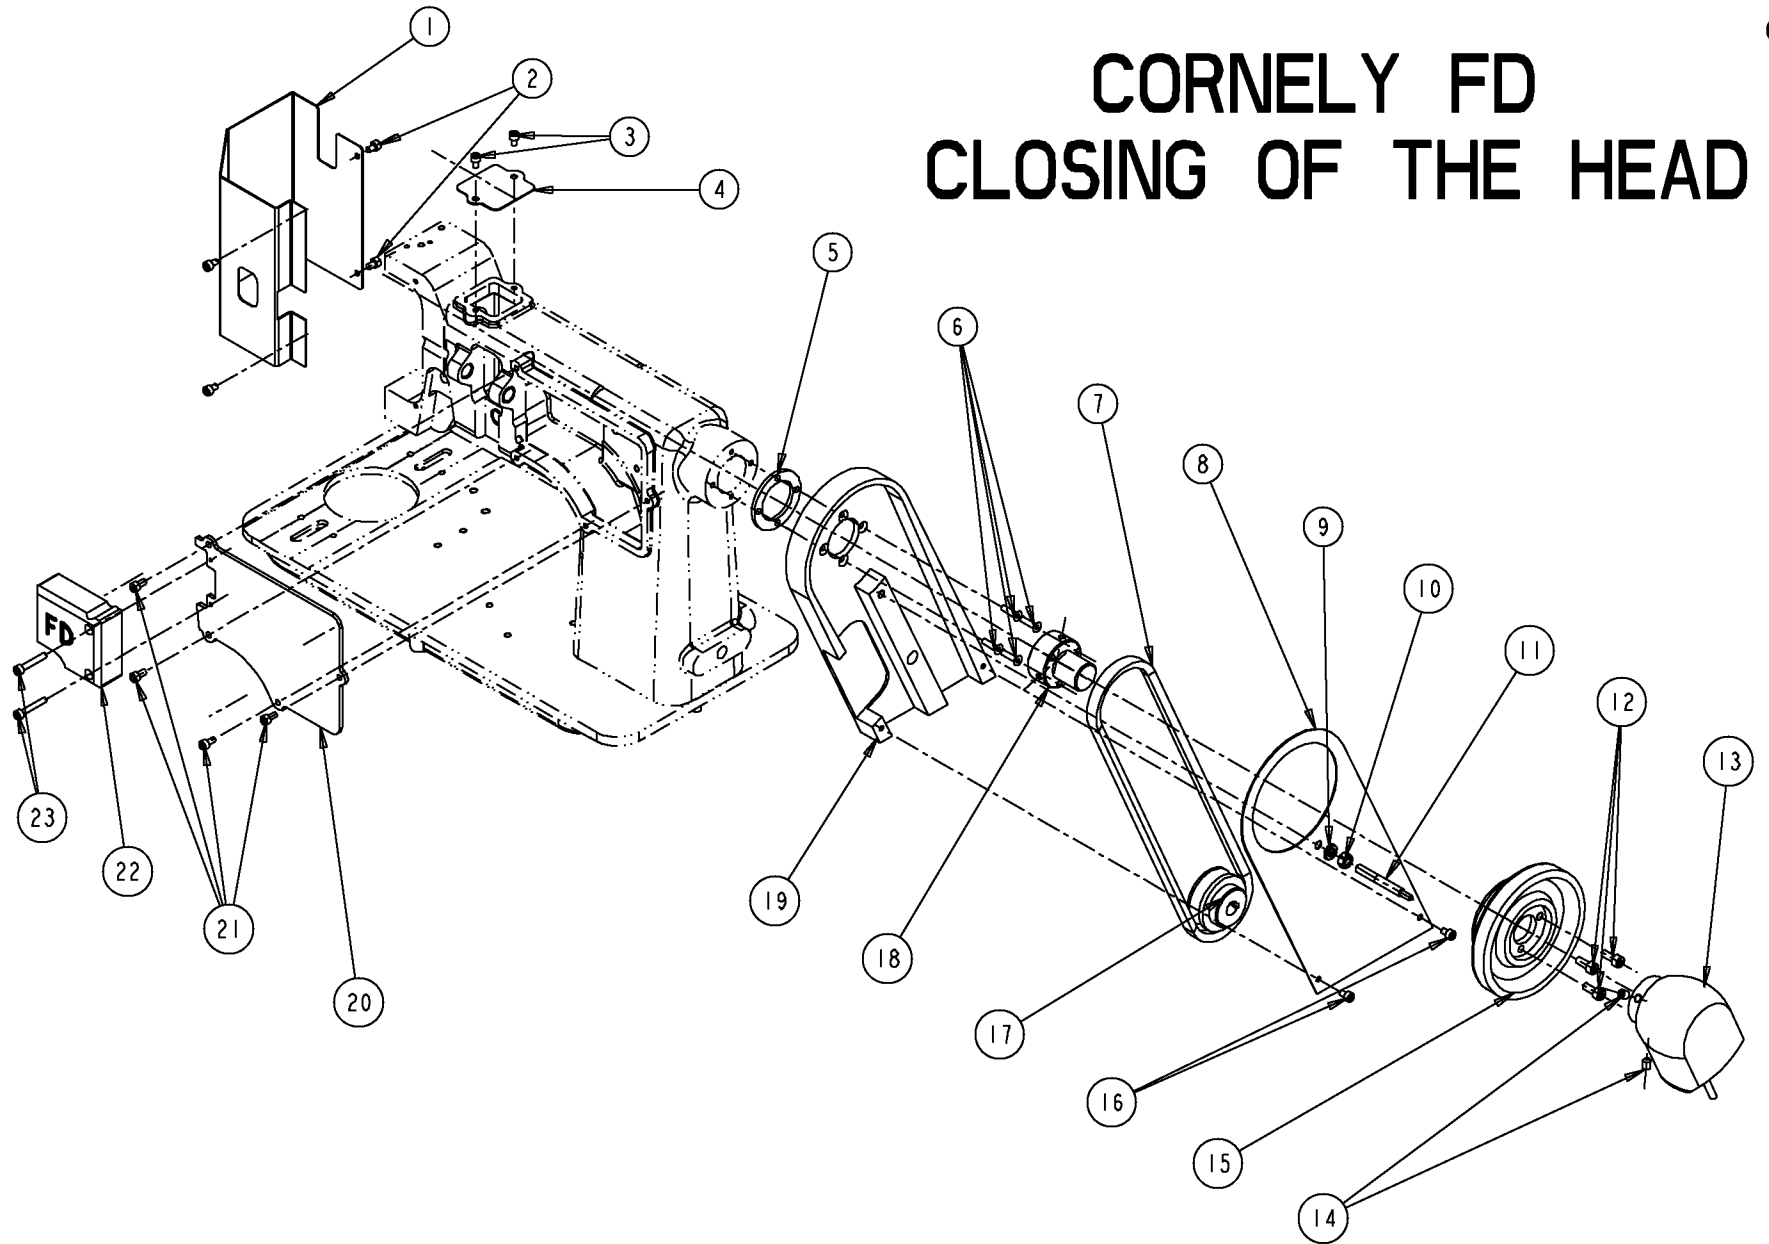

CORNELY FD CLOSING OF THE HEAD

CORNELY FD MANUAL

03/01/2006

48

C 27/04/2005

CORNELY FD
CLOSING OF THE HEAD

8

<u>Ref.No.</u>	<u>Parts No.</u>	<u>Description.</u>
1	C.13613	COVER
2	C.13613V	SCREW
3	C.10095V	SCREW
4	C.10095	COVER
5	C.13311	RING
6	C.13306V	SCREW
7	M10013Z	BELT
8	C.13307	COVER
9	C.13298R	WASHER
10	C.13298E	NUT
11	C.13298	PIN
12	C.13206V	SCREW
13	ME/0003A	NEEDLE POSITIONER
14	ME/0003AV	SCREW
15	C.13206	PULLEY
16	C.13307V	SCREW
17	M10002S	PULLEY
18	C.13909	PULLEY HOLDER
19	C.13306	BELT GUARD
20	C.13611	COVER
21	C.13611V	SCREW
22	C.13612	COVER
23	C.13612V	SCREW

10/05/2005