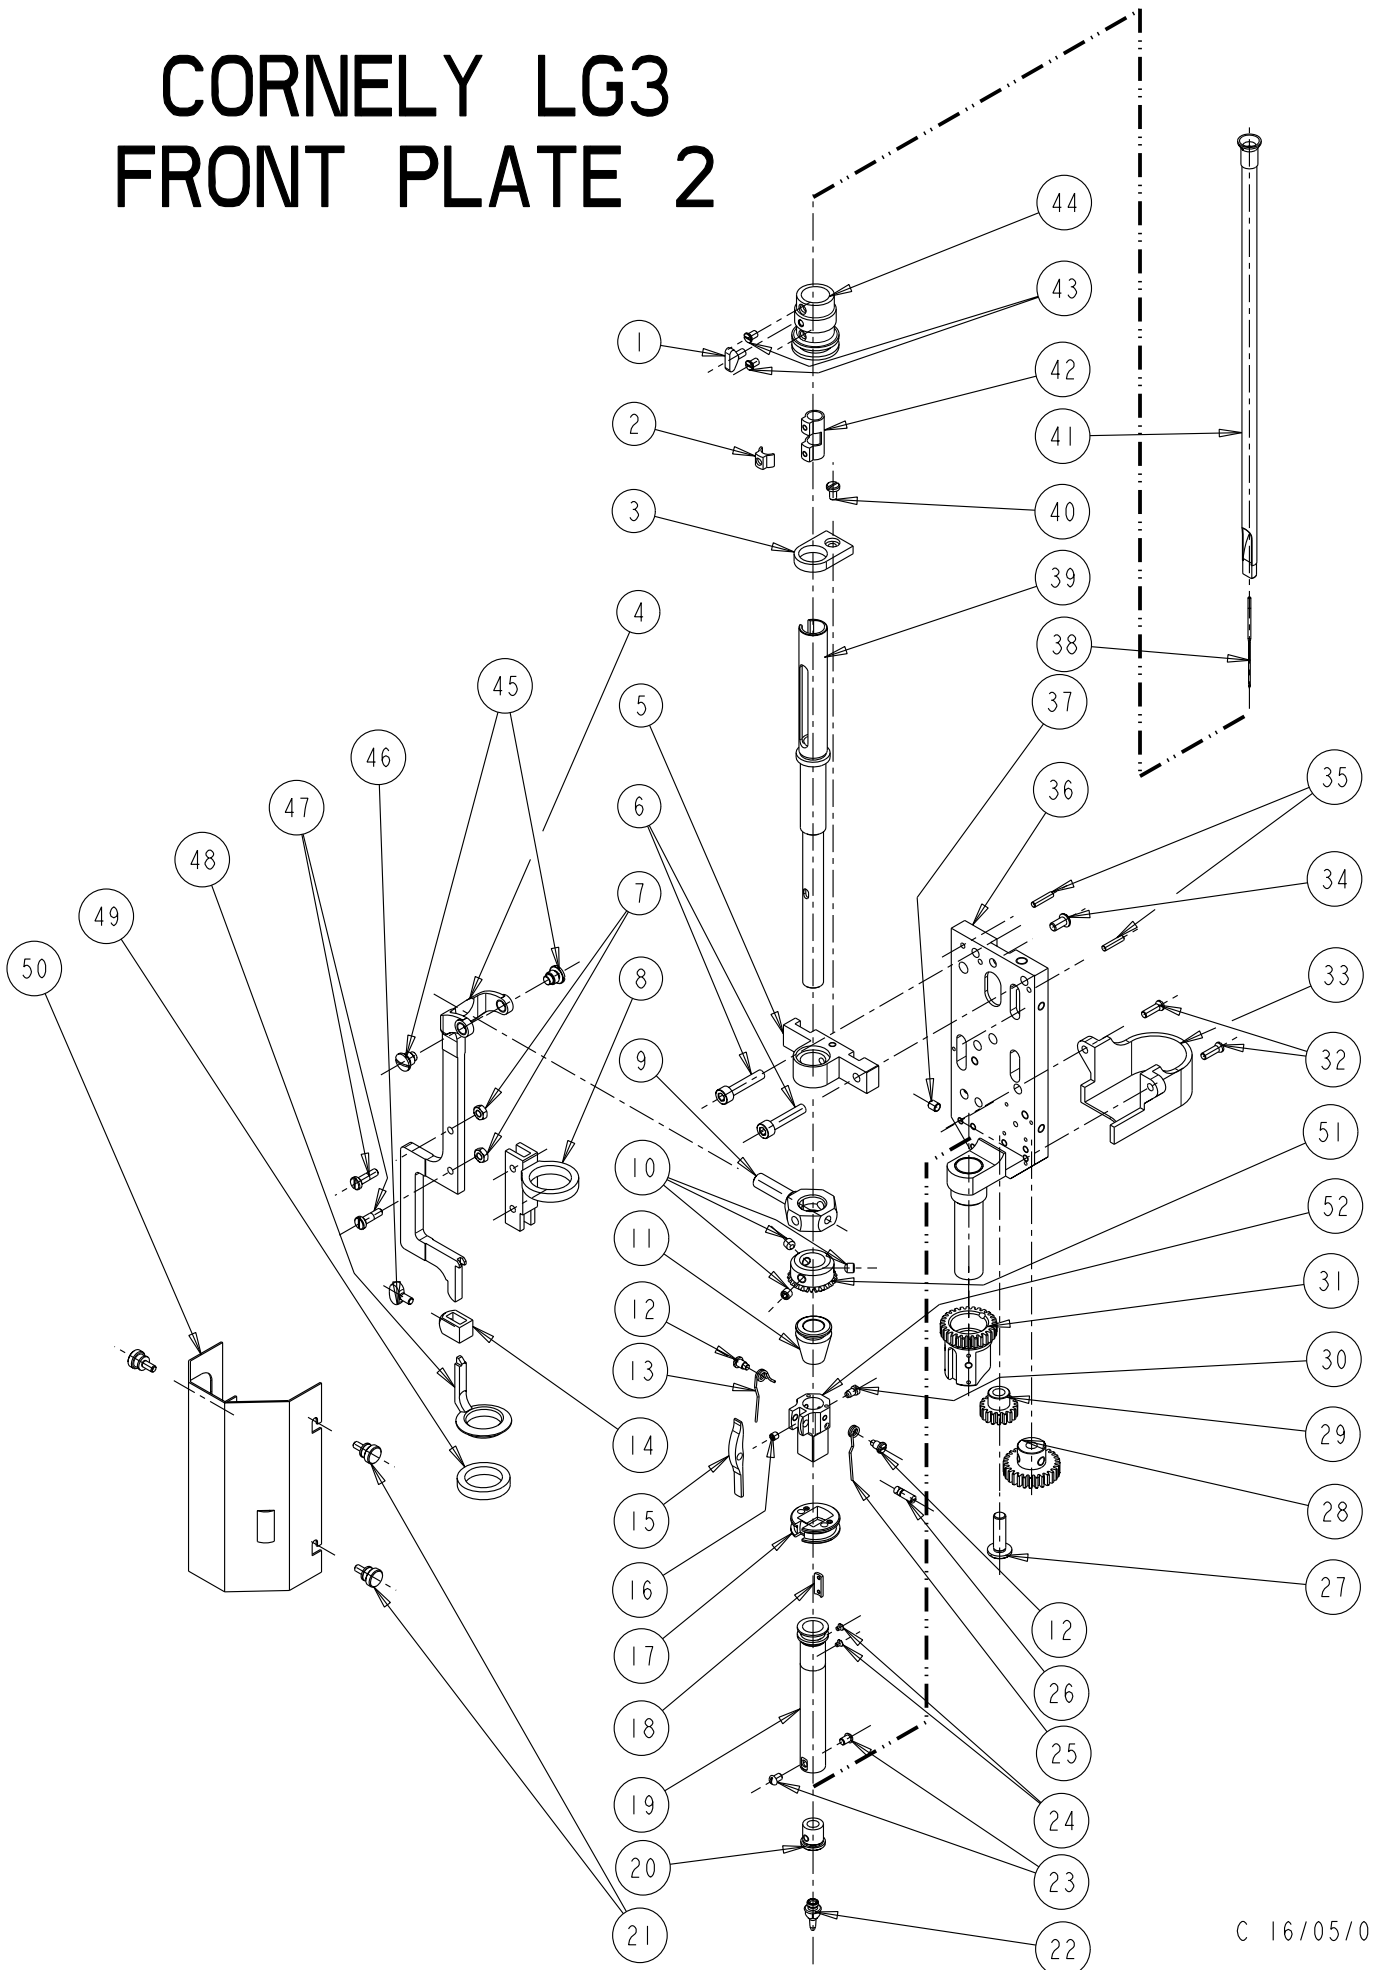

CORNELY LG3 FRONT PLATE 2

C 16/05/05

<u>Ref. N°</u>	<u>Code Nr</u>	<u>Description</u>
1	C.10298	SCREW
2	C.10284	SHAFT PROTECTION
3	C.10029	STOP PLATE
4	C.10277	GABE-HOOK LEVER
5	C.10272	FRONT PLATE HEAD
6	C.10272V	SCREW
7	C.06245	NUT
8	C.10296	RING GABE-HOOK
9	C.10278	SHAFT FOR HINGE
10	C.10140V	SCREW
11	C.01122	CONE
12	C.00110	SCREW
13	C.00595A	SPRING
14	C.10025	COLLAR
15	C.10033	CONE LEVER
16	C.00657	SCREW
17	C.01054W	GUIDE RING ASSEMBLY
18	C.10174	KEY
19	C.10274	TUBE
20	C.01125	NIPPLE HOLDER
21	C.00001D	SCREW
22	C.00601...+SIZE	NIPPLE
23	C.01109B	SCREW
24	C.10174V	SCREW
25	C.00595B	SPRING
26	C.10032	CONE SHAFT
27	C.00611B	SHAFT
28	C.10292	GEAR
29	C.10293	GEAR
30	C.00106	SCREW
31	C.10294	GEAR
32	C.00232	SCREW
33	C.00636	COVER
34	C.00103	SCREW
35	C.10271G	PIN
36	C.10271	FRONT PLATE
37	C.01862	SCREW
38	C.0253SC...+ SIZE	HOOK/NEEDLE
39	C.10273	TUBE
40	C.00869	SCREW
41	C.01120	HOOK HOLDER
42	C.10283	HOOK HOLDER CLAMP
43	C.00634	SCREW
44	C.10280	TUBE HEAD
45	C.00597	SCREW
46	C.10025V	SCREW
47	C.10016	SCREW
48	C.00946A	FEED DOG
49	C.CA-26	RUBBER RING
50	C.10307	NEEDLE BAR PROTECTION