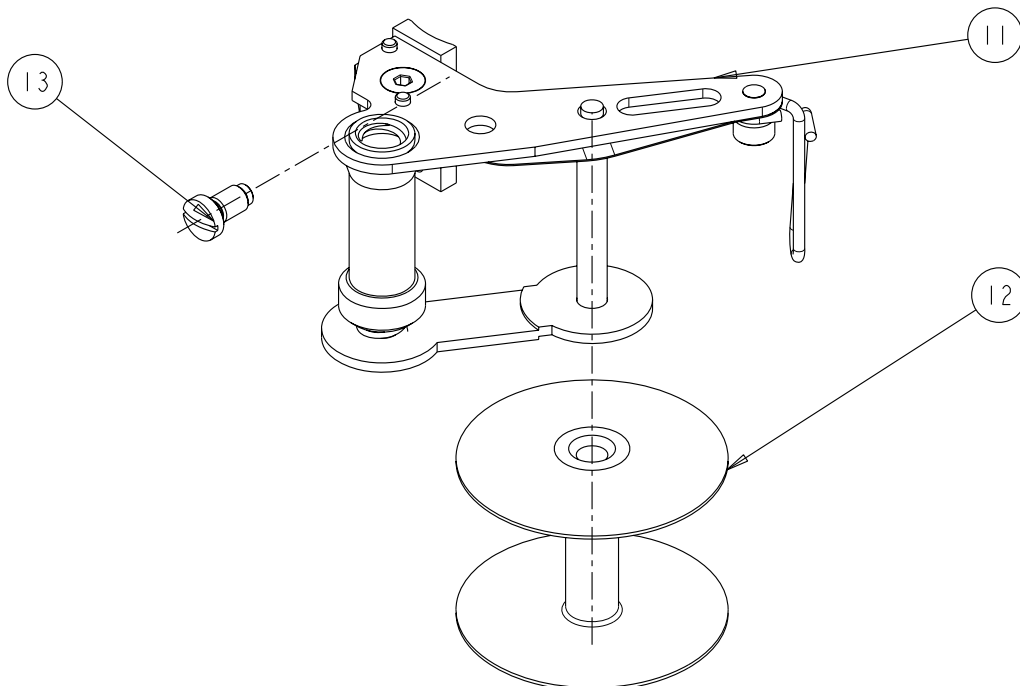

BOBIN HOLDER C.10632W