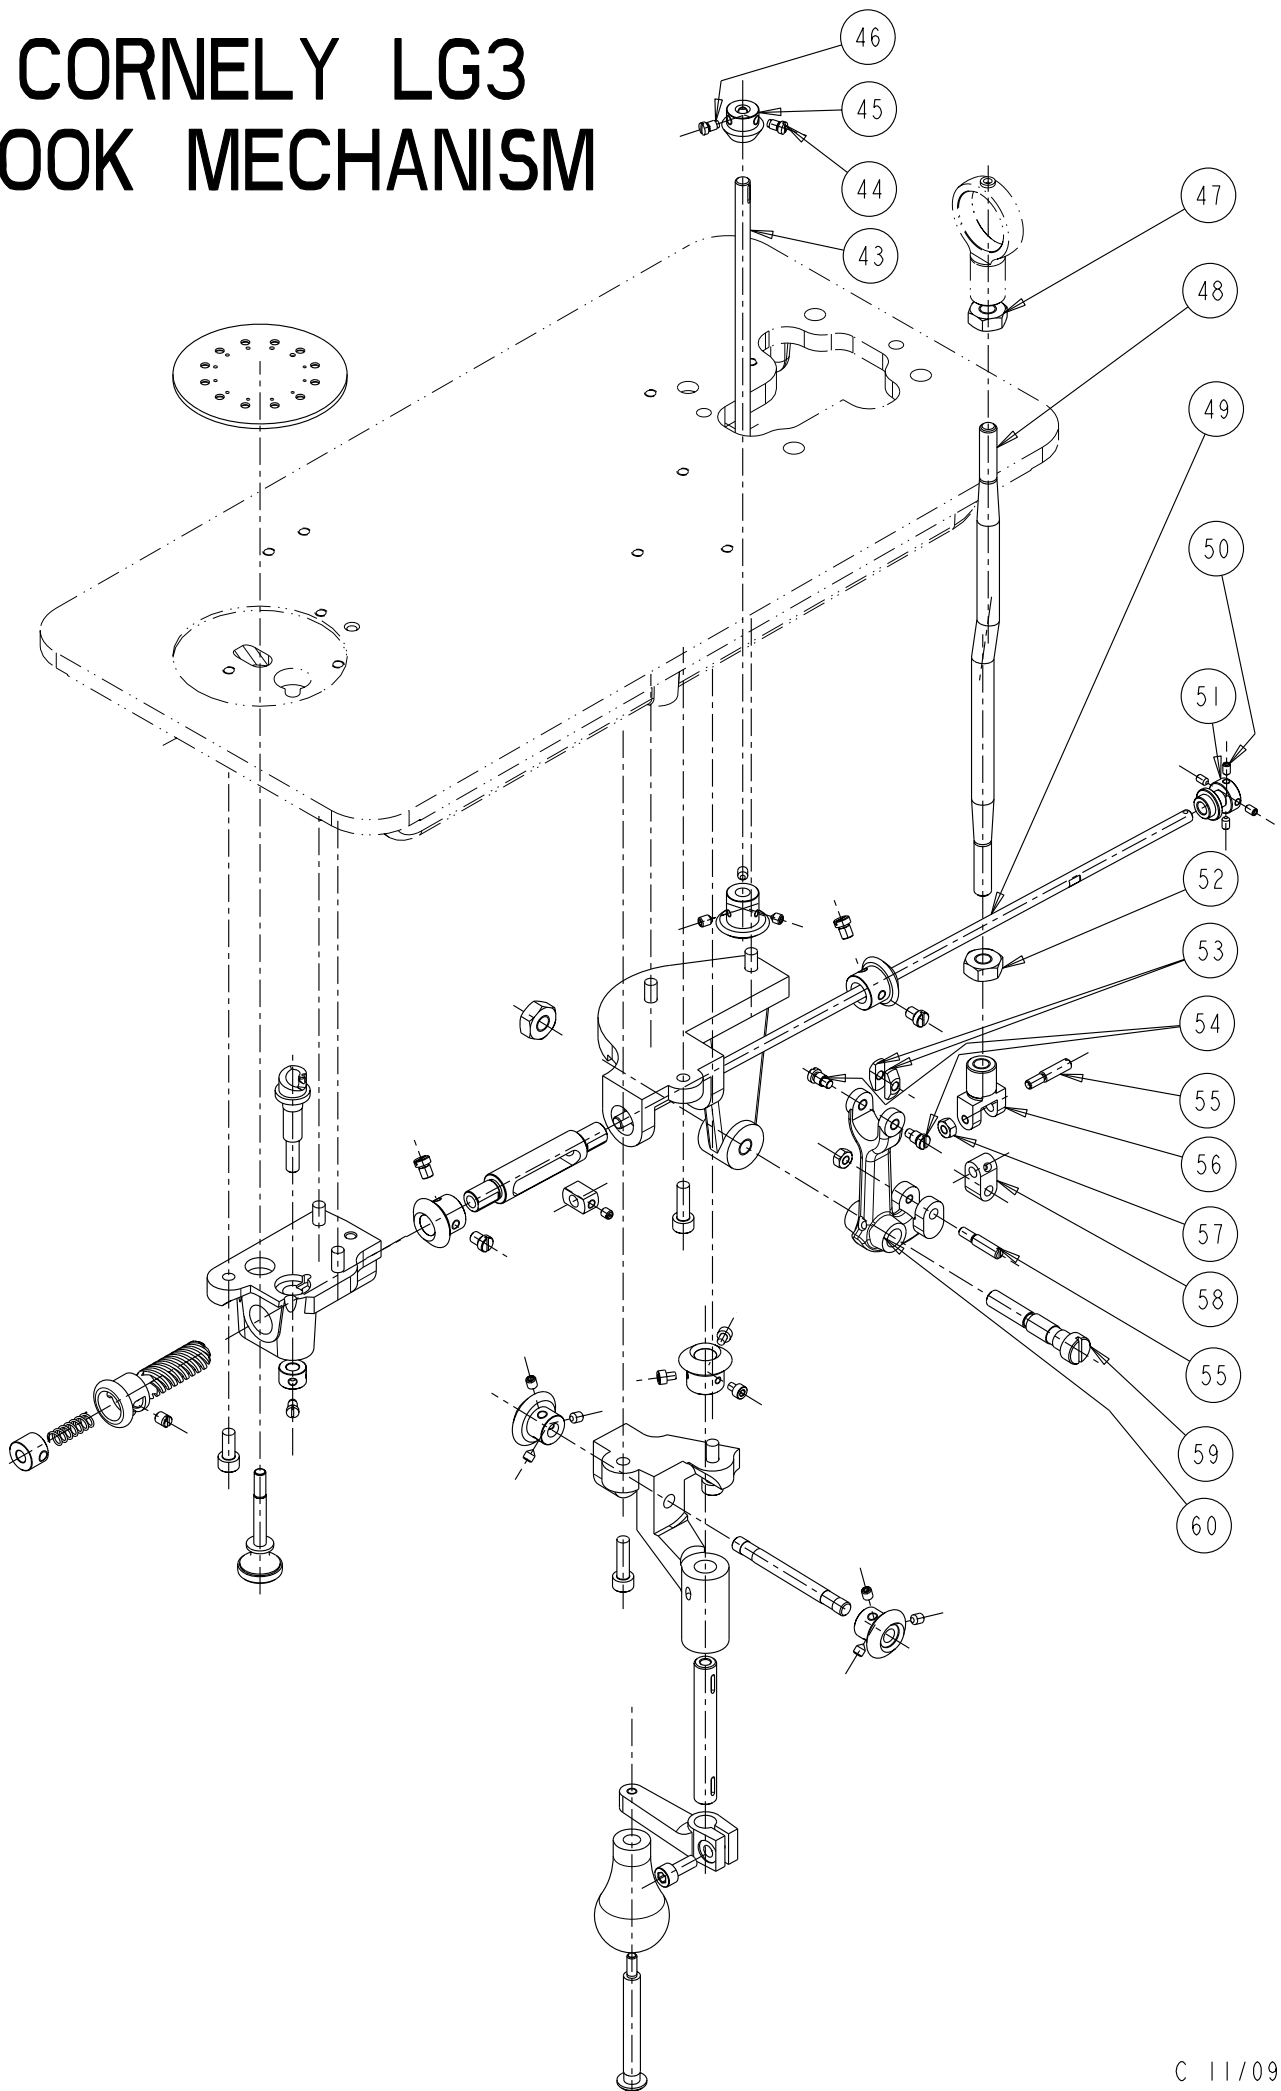

5

CORNELY LG3 HOOK MECHANISM

C 11/09/01

<u>Ref. N°</u>	<u>Code Nr</u>	<u>Description</u>
43	C.10254	SHAFT
44	C.01582VP	SCREW
45	C.01582	GEAR
46	C.01582V	SCREW
47	C.05538	NUT
48	C.10255	ROD
49	C.00060C	SHAFT
50	C.00068CV	SCREW
51	C.00068C	COUPLING
52	C.05539	NUT
53	C.00976	SLIDE BLOC
54	C.00977	SCREW
55	C.05541	SHAFT
56	C.05537	ROD FOOT
57	C.00048C	NUT
58	C.05540	CONNECTION LEVER
59	C.00117	HINGE SCREW
60	C.10069	LEVER