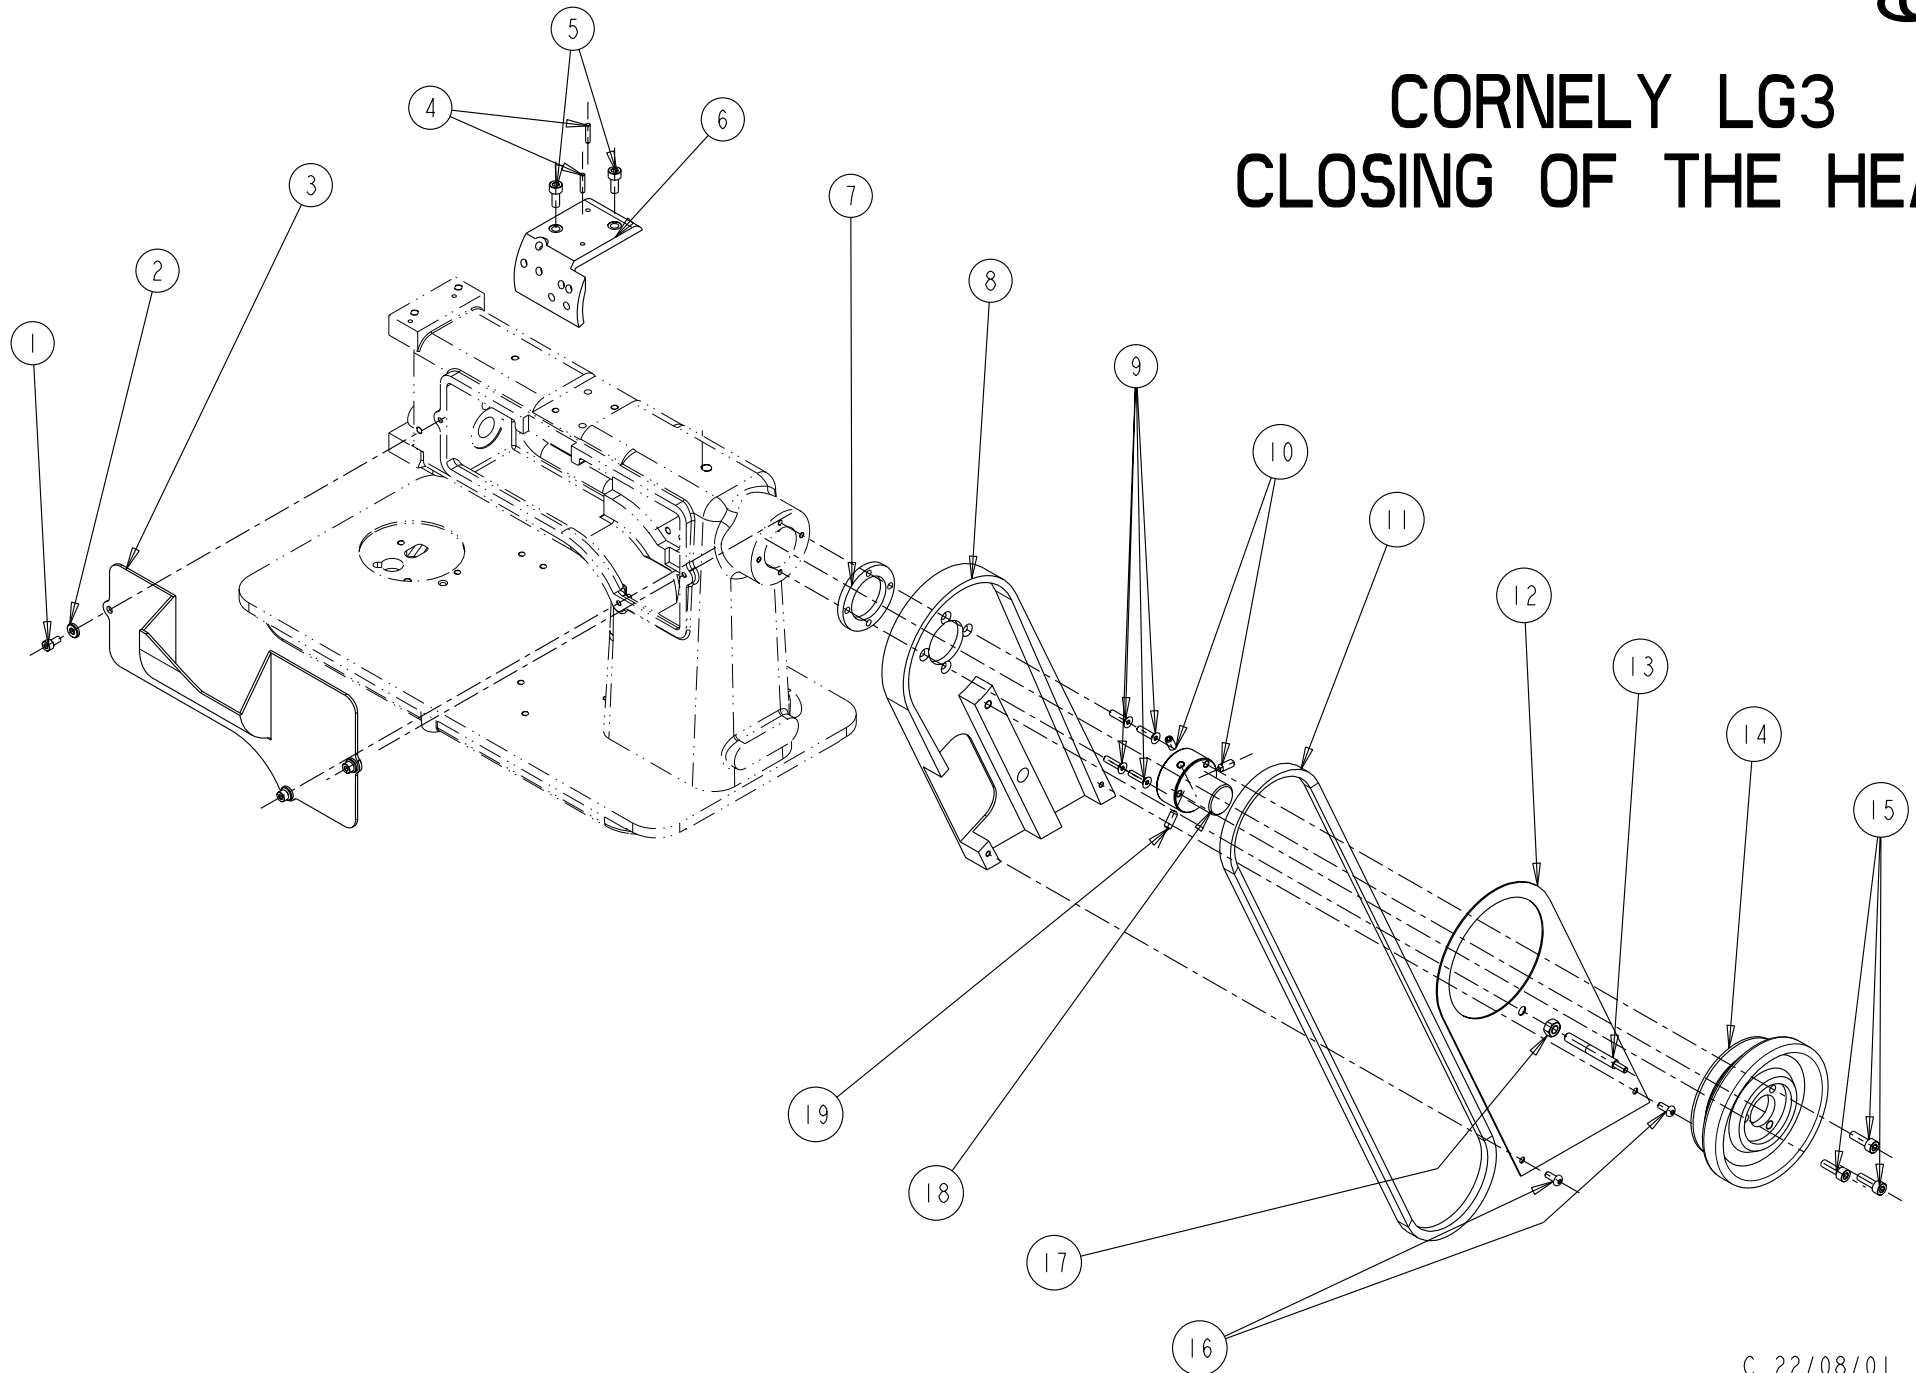

CORNELY LG3 CLOSING OF THE HEAD

Ref. N°	Code Nr	Description
1	C.10351V	SCREW
2	C.10351R	WASHER
3	C.10351	COVER
4	C.13910	MOTOR BASE
5	C.13910R	WASHER
6	C.10349	DIFFERENTIAL FEED GRADUATION
7	C.13308	RING
8	C.13306	BELT GUARD
9	C.13306V	SCREW
10	C.13300V	SCREW
11	M10013Z	BELT
12	C.13307	COVER
13	C.13298	PIN
14	C.13206	PULLEY
15	C.13206V	SCREW
16	C.13307V	SCREW
17	C.13298E	NUT
18	C.13909	PULLEY HOLDER
19	C.13300VC	SCREW