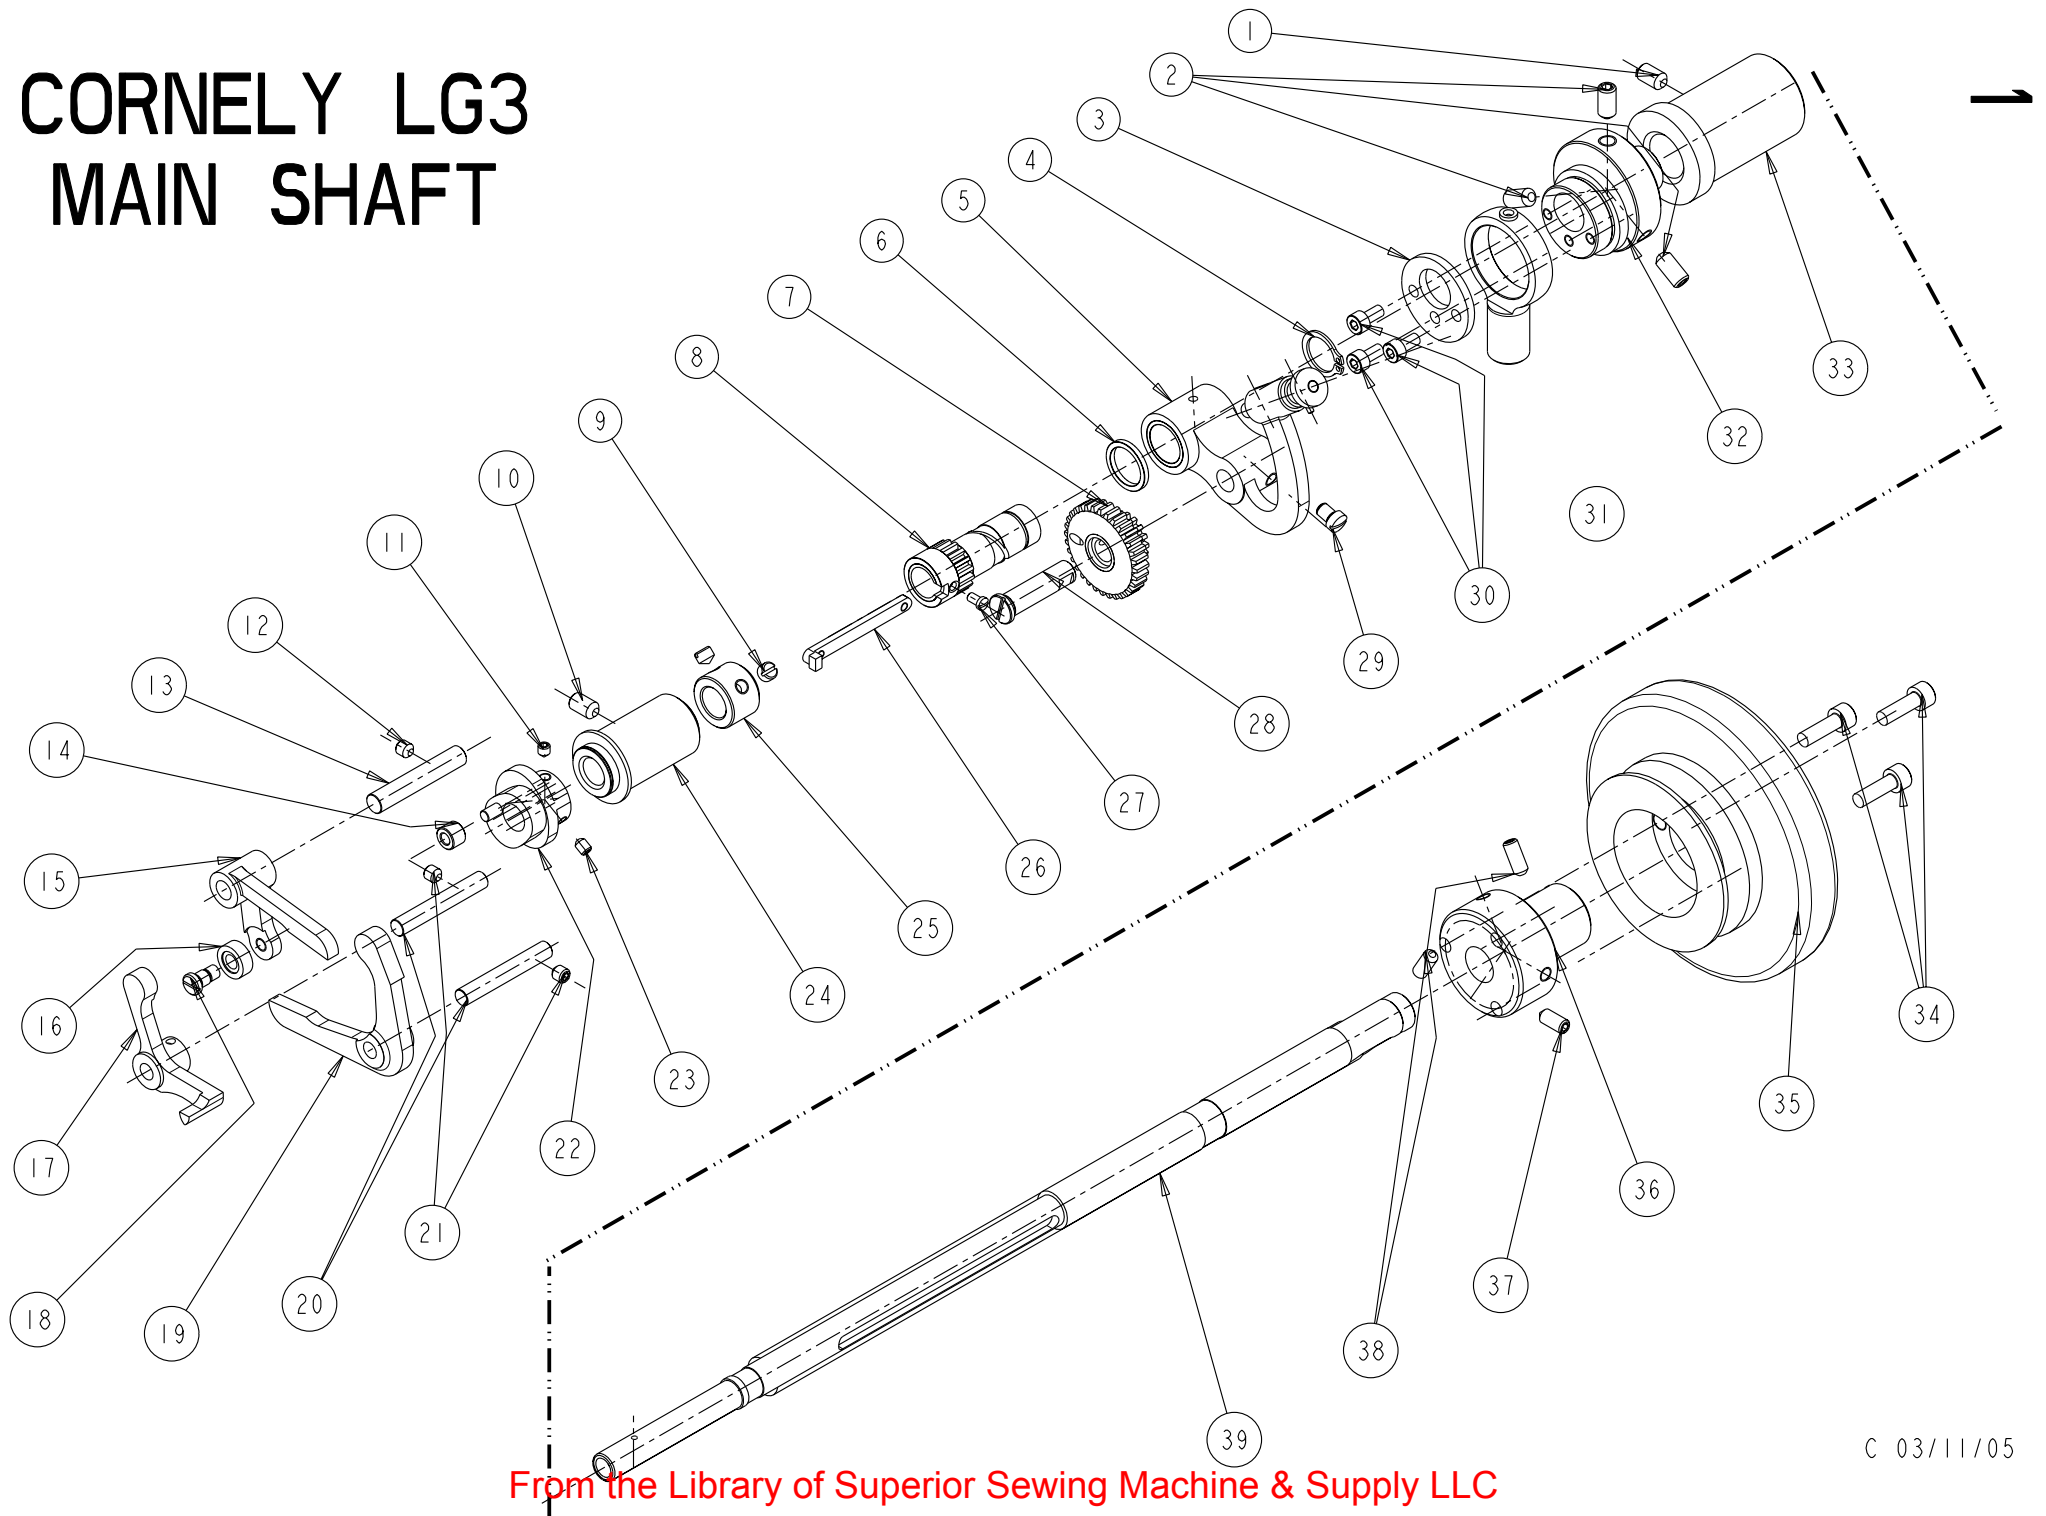

# CORNELY LG3 MAIN SHAFT

<u>Ref. N°</u>	<u>Code Nr</u>	<u>Description</u>
1	C.13174V	SCREW
2	C.13175V	SCREW
3	C.13176	STOP PLATE
4	C.10334C	SNAP RING
5	C.10333	LEVER
6	C.03804	RING
7	C.10338	GEAR
8	C.10334	GEAR
9	C.00109B	SCREW
10	C.13173V	SCREW
11	C.13177VP	SCREW
12	C.13181V	SCREW
13	C.13181	SHAFT
14	C.13178	ROLLER
15	C.13182	SQUARE CONE SLIDER
16	C.00052	ROLLER
17	C.13183	SQUARE MITRE-JOINT SLIDER
18	C.00128B	SCREW
19	C.13184	SQUARE GABE-HOOK SLIDER
20	C.13180	SHAFT
21	C.13180V	SCREW
22	C.13177	CAM ASSEMBLY
23	C.13177V	SCREW
24	C.13173	BUSHING
25	C.00082	THRUST COLLAR
26	C.10335	KEY
27	C.00534	SCREW
28	C.02677	SHAFT
29	C.00841	SCREW
30	C.13176V	SCREW
31	C.10165	DRIVING ROD
32	C.13175	ECCENTRIC
33	C.13174	BUSHING
34	C.13206V	SCREW
35	C.13206	PULLEY
36	C.13909	PULLEY HOLDER
37	C.13909VP	SCREW
38	C.13909V	SCREW
39	C.13172	MAIN SHAFT

# CORNELY LG3 FRONT PLATE 1

<u>Ref. N°</u>	<u>Code Nr</u>	<u>Description</u>
1	C.10151	REGULATING BUSHING
2	C.10154	SPRING
3	C.10150G	PIN
4	C.00105	SCREW
5	C.02523	SCREW
6	C.01868G	PIN
7	C.10107	STUD
8	C.00101	SCREW
9	C.10156G	PIN
10	C.10160	SPRING
11	C.10163	ROD FOR SPRING GUIDE
12	C.10023	SLIDER
13	C.10172	SPRING
14	C.10157	ROD FOR SPRING GUIDE
15	C.10156	SLIDER BRIDGE
16	C.00112	SCREW
17	C.10162	NUT
18	C.10158	WASHER
19	C.00141	GEAR
20	C.10053	SLIDER BRIDGE
21	C.00104	SCREW
22	C.10053G	PIN
23	C.10161	TENSION NUT
24	C.10021	MITRE JOINT SLIDER
25	C.00048D	NUT
26	C.00108	SCREW
27	C.00105	SCREW
28	C.10276	SLIDER BRIDGE
29	C.10275	GAB HOOK SLIDER
30	C.10278	HINGE
31	C.00634	SCREW
32	C.01123C	FORK
33	C.00647G	PIN
34	C.00647	FORK BASE
35	C.01871	SLIDE BLOCK
36	C.00101	SCREW
37	C.01868	SLIDE BLOCK
38	C.00051	LEVER
39	C.10050	HEART
40	C.13296	NUT
41	C.00100	POINT REGULATING SCREW
42	C.10150	BASE FOR SPRING
43	C.10153	SPRING GUIDE
44	C.10252	NUT