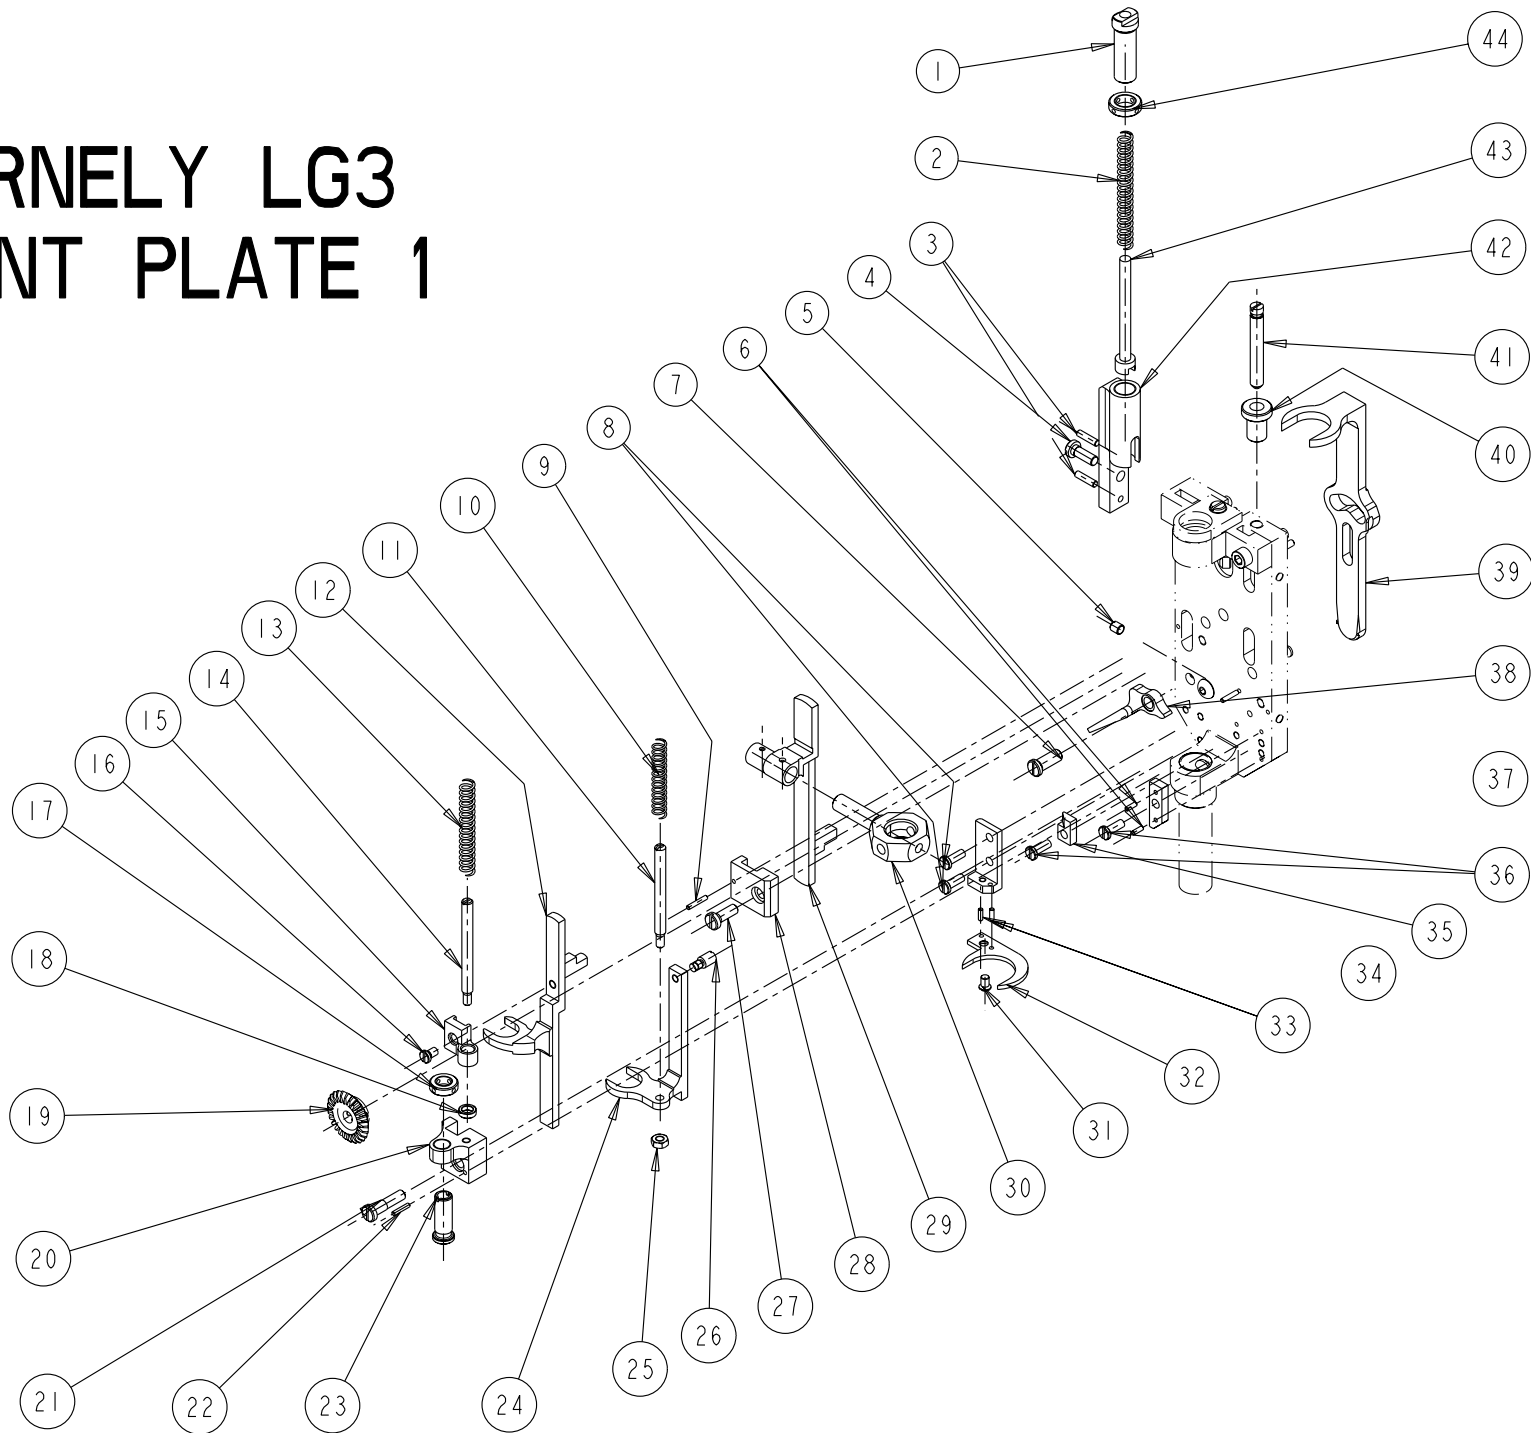

# CORNELY LG3 MAIN SHAFT

<u>Ref. N°</u>	<u>Code Nr</u>	<u>Description</u>
1	C.13174V	SCREW
2	C.13175V	SCREW
3	C.13176	STOP PLATE
4	C.10334C	SNAP RING
5	C.10333	LEVER
6	C.03804	RING
7	C.10338	GEAR
8	C.10334	GEAR
9	C.00109B	SCREW
10	C.13173V	SCREW
11	C.13177VP	SCREW
12	C.13181V	SCREW
13	C.13181	SHAFT
14	C.13178	ROLLER
15	C.13182	SQUARE CONE SLIDER
16	C.00052	ROLLER
17	C.13183	SQUARE MITRE-JOINT SLIDER
18	C.00128B	SCREW
19	C.13184	SQUARE GABE-HOOK SLIDER
20	C.13180	SHAFT
21	C.13180V	SCREW
22	C.13177	CAM ASSEMBLY
23	C.13177V	SCREW
24	C.13173	BUSHING
25	C.00082	THRUST COLLAR
26	C.10335	KEY
27	C.00534	SCREW
28	C.02677	SHAFT
29	C.00841	SCREW
30	C.13176V	SCREW
31	C.10165	DRIVING ROD
32	C.13175	ECCENTRIC
33	C.13174	BUSHING
34	C.13206V	SCREW
35	C.13206	PULLEY
36	C.13909	PULLEY HOLDER
37	C.13909VP	SCREW
38	C.13909V	SCREW
39	C.13172	MAIN SHAFT

# CORNELY LG3 FRONT PLATE 1

<u>Ref. N°</u>	<u>Code Nr</u>	<u>Description</u>
1	C.10151	REGULATING BUSHING
2	C.10154	SPRING
3	C.10150G	PIN
4	C.00105	SCREW
5	C.02523	SCREW
6	C.01868G	PIN
7	C.10107	STUD
8	C.00101	SCREW
9	C.10156G	PIN
10	C.10160	SPRING
11	C.10163	ROD FOR SPRING GUIDE
12	C.10023	SLIDER
13	C.10172	SPRING
14	C.10157	ROD FOR SPRING GUIDE
15	C.10156	SLIDER BRIDGE
16	C.00112	SCREW
17	C.10162	NUT
18	C.10158	WASHER
19	C.00141	GEAR
20	C.10053	SLIDER BRIDGE
21	C.00104	SCREW
22	C.10053G	PIN
23	C.10161	TENSION NUT
24	C.10021	MITRE JOINT SLIDER
25	C.00048D	NUT
26	C.00108	SCREW
27	C.00105	SCREW
28	C.10276	SLIDER BRIDGE
29	C.10275	GAB HOOK SLIDER
30	C.10278	HINGE
31	C.00634	SCREW
32	C.01123C	FORK
33	C.00647G	PIN
34	C.00647	FORK BASE
35	C.01871	SLIDE BLOCK
36	C.00101	SCREW
37	C.01868	SLIDE BLOCK
38	C.00051	LEVER
39	C.10050	HEART
40	C.13296	NUT
41	C.00100	POINT REGULATING SCREW
42	C.10150	BASE FOR SPRING
43	C.10153	SPRING GUIDE
44	C.10252	NUT