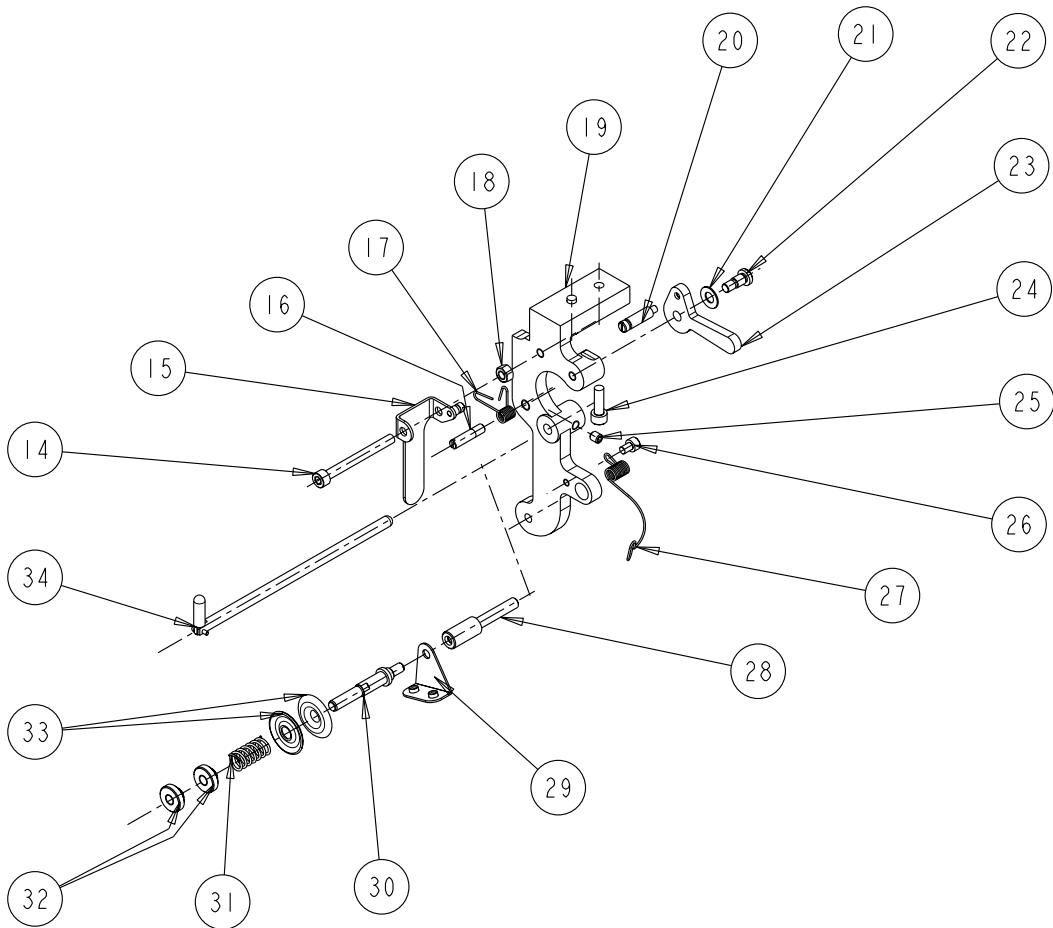

BOBIN HOLDER SET C.10011