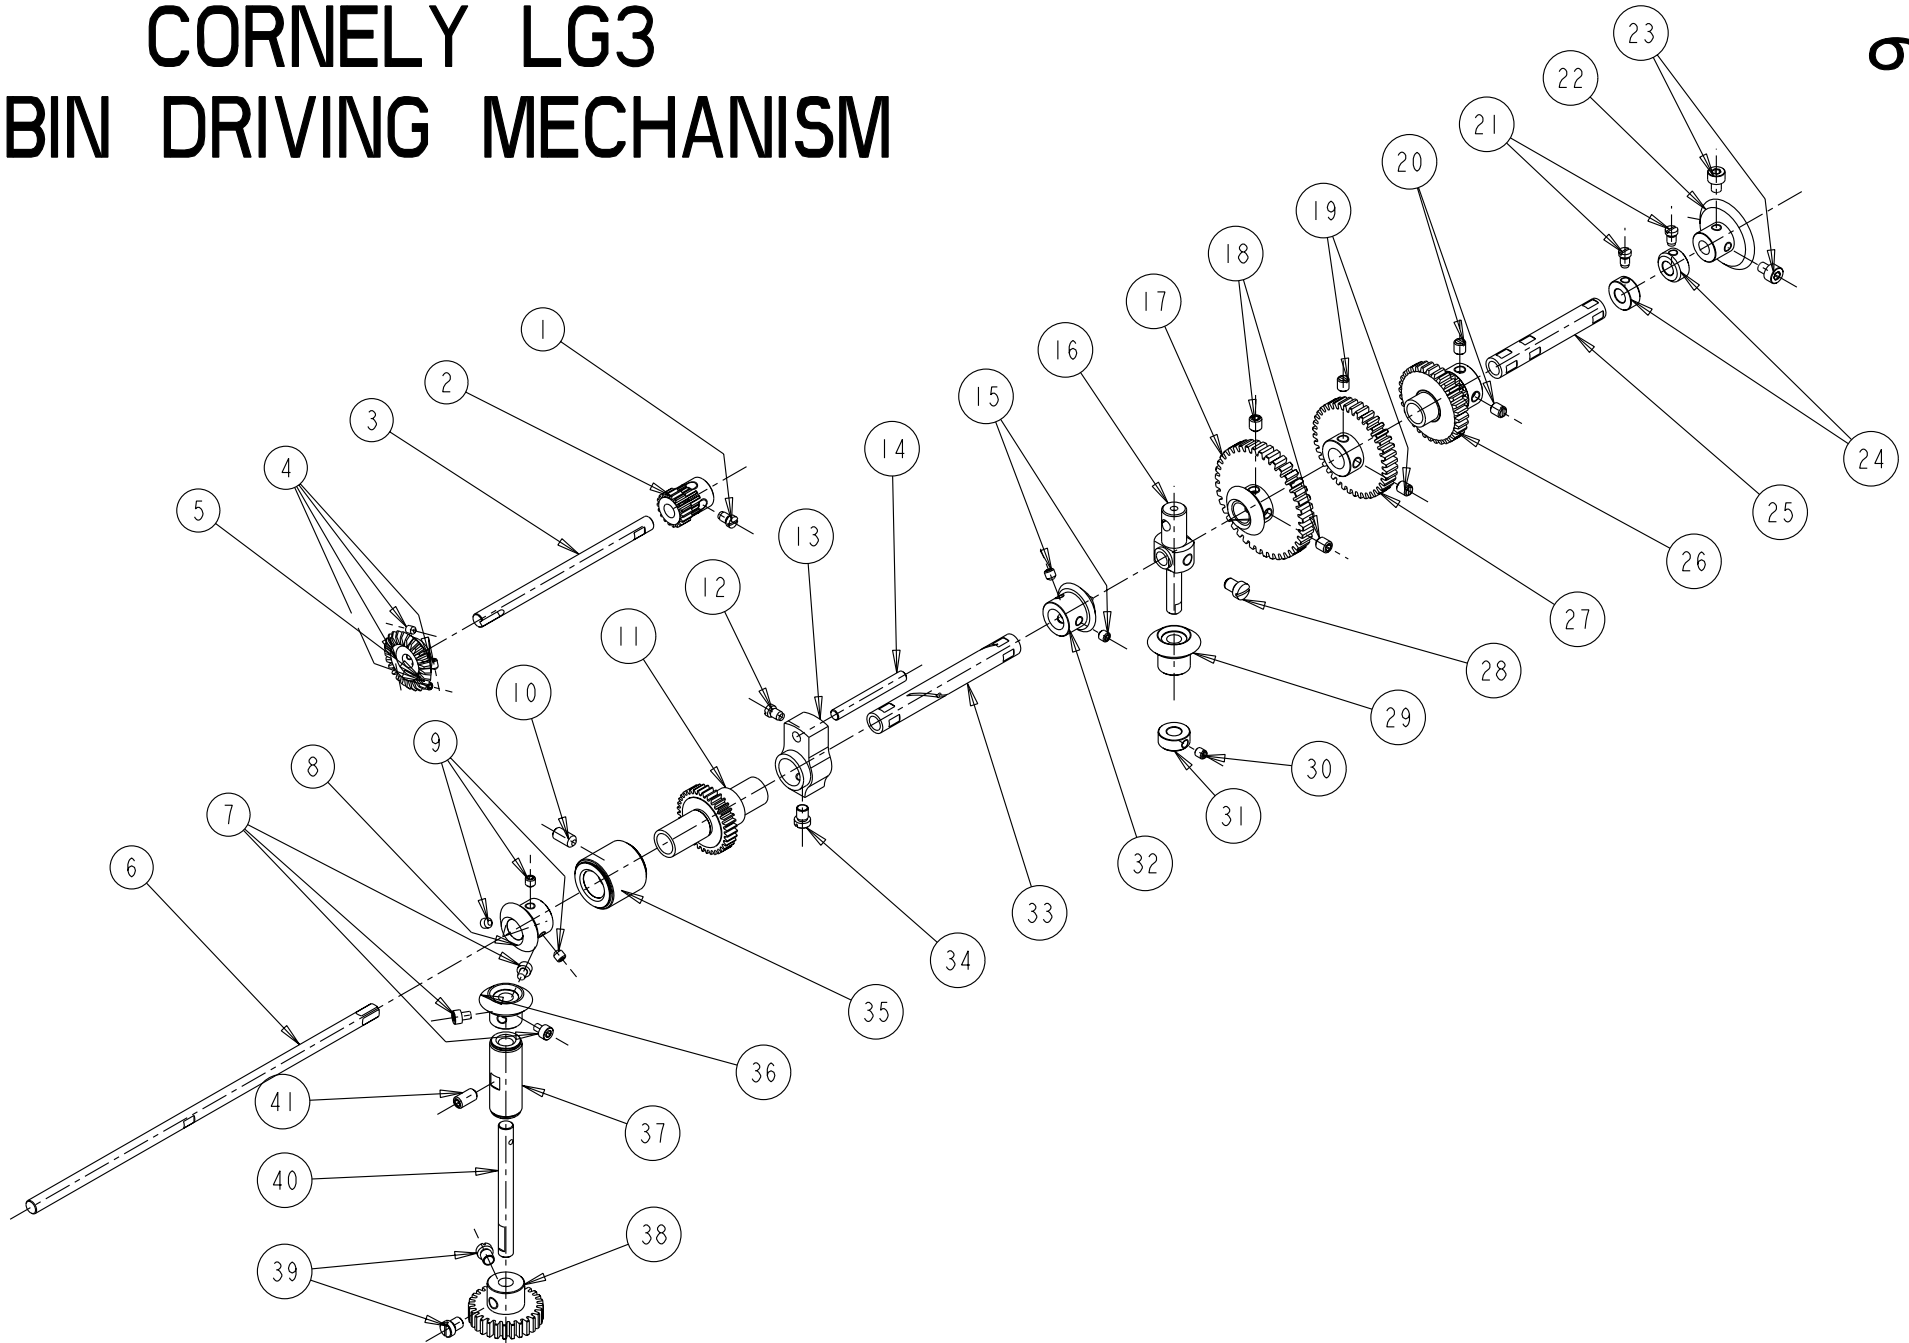

CORNELY LG3 BOBIN DRIVING MECHANISM

<u>Ref. N°</u>	<u>Code Nr</u>	<u>Description</u>
1	C.00106	SCREW
2	C.10282	GEAR
3	C.10281	SHAFT
4	C.00141V	SCREW
5	C.00141	GEAR
6	C.10269	SHAFT
7	C.01562V	SCREW
8	C.00637	GEAR
9	C.00637V	SCREW
10	C.10264V	SCREW
11	C.10262	GEAR
12	C.00106	SCREW
13	C.01730	CRANK
14	C.01731	PIN
15	C.00637V	SCREW
16	C.01732B	SHAFT
17	C.10342	GEAR ASSEMBLY
18	C.10342V	SCREW
19	C.10343V	SCREW
20	C.10345V	SCREW
21	C.00106	SCREW
22	C.01580	GEAR
23	C.00106	SCREW
24	C.00950	THRUST COLLAR
25	C.10339	SHAFT
26	C.10345	GEAR ASSEMBLY
27	C.10343	GEAR
28	C.00841	SCREW
29	C.01570	GEAR
30	C.00111	SCREW
31	C.01571	THRUST COLLAR
32	C.00637	GEAR
33	C.10263	SHAFT
34	C.01573	SCREW
35	SET C.13179	BUSHING
36	C.01562B	GEAR
37	SET C.10266	BUSHING
38	C.10292	GEAR
39	C.01573	SCREW
40	C.10265	SHAFT
41	C.10266V	SCREW