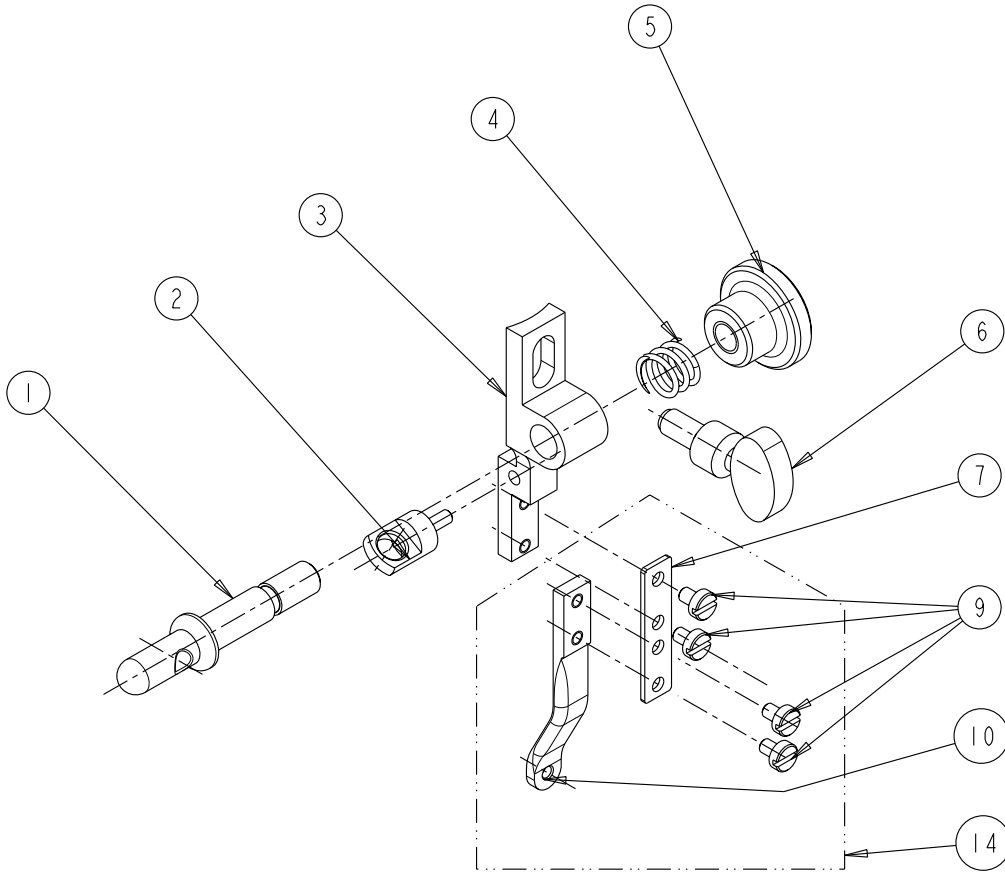

7

CORNELY LG3 GUIDE ASSEMBLY C10300W