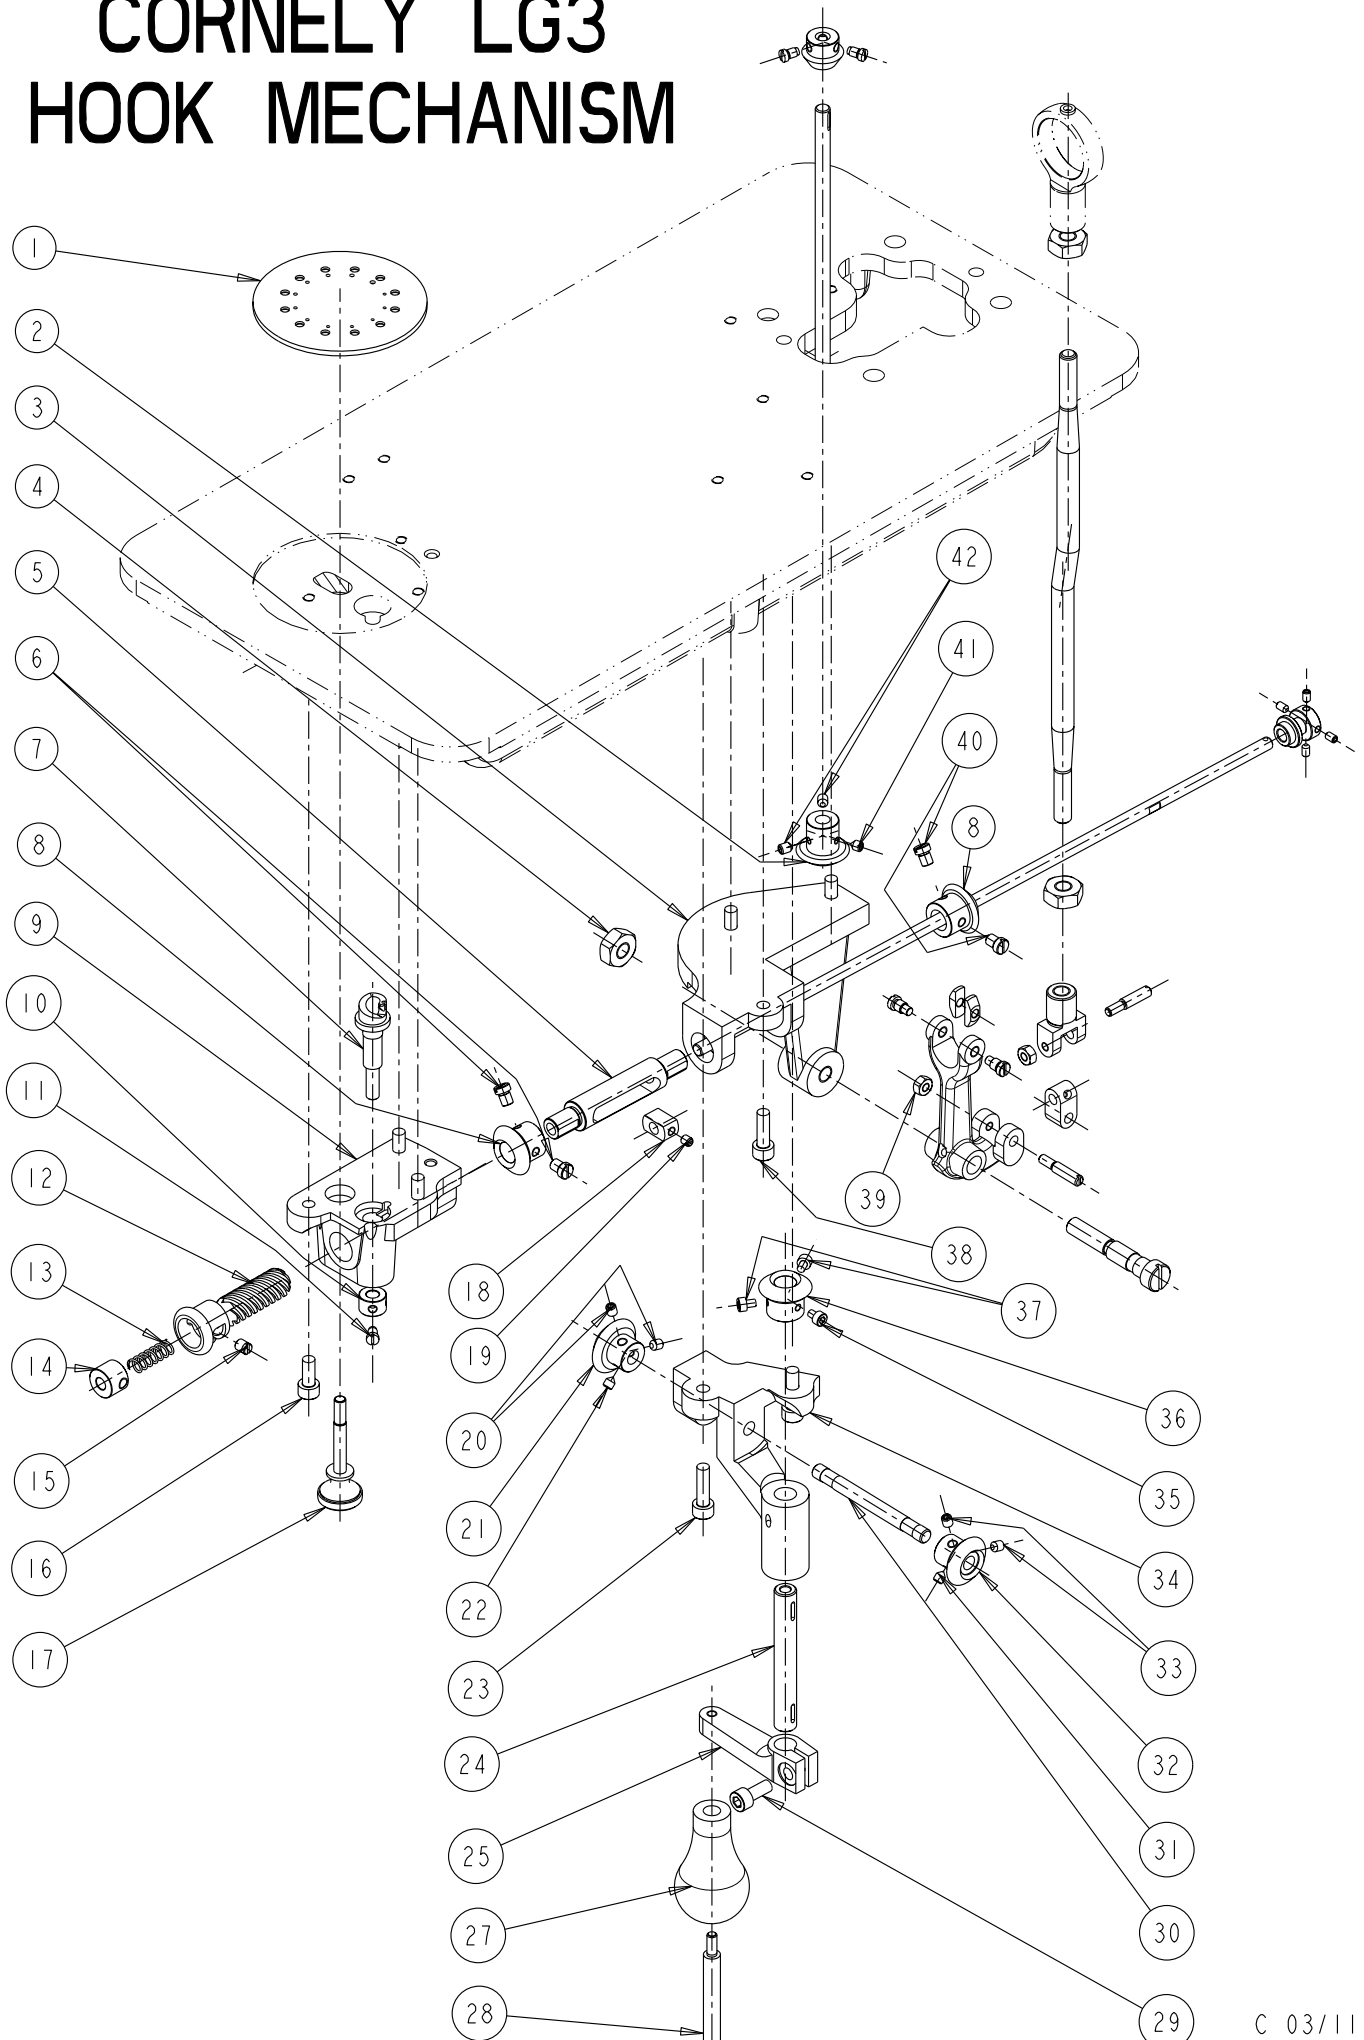

4 CORNELY LG3 HOOK MECHANISM

<u>Ref. N°</u>	<u>Code Nr</u>	<u>Description</u>
1	C.01707	DISC
2	C.00144	GEAR
3	C.00210	BASE
4	C.00117BIS	NUT
5	C.00224	BUSHING
6	C.00637V	SCREW
7	C.10064	HOOK
8	C.00637	GEAR
9	C.10007	BASE
10	C.05471	THRUST COLLAR
11	C.00106	SCREW
12	C.10063	GEAR
13	C.00063E	SPRING
14	C.00063C	THRUST COLLAR
15	C.00063D	SCREW
16	C.10007V	SCREW
17	C.00056	DISC SCREW
18	C.00212	SLIDE BLOC
19	C.00111B	SCREW
20	C.00142V	SCREW
21	C.00142	GEAR
22	C.00142VP	SCREW
23	C.00790V	SCREW
24	C.00800	SHAFT
25	C.13188	CRANK
27	C.00797	HANDLE
28	C.13185	SHAFT
29	C.13188V	SCREW
30	C.00801	SHAFT
31	C.00142VP	SCREW
32	C.00142	GEAR
33	C.00142V	SCREW
34	C.00790	BASE FOR CRANK
35	C.00143VP	SCREW
36	C.00143	GEAR
37	C.00143V	SCREW
38	C.00210V	SCREW
39	C.00048C	NUT
40	C.00637V	SCREW
41	C.00144VP	SCREW
42	C.00144V	SCREW