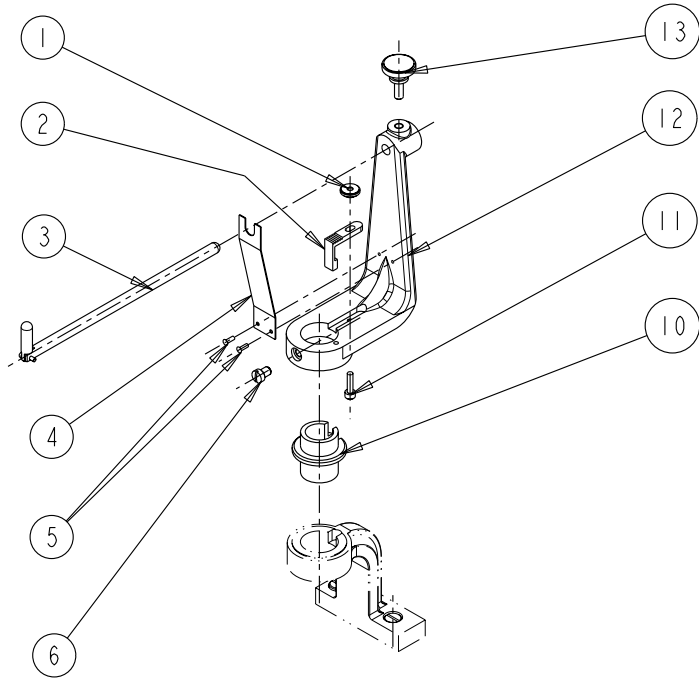

CORNELY LG3 BOBIN HOLDER C.10288W