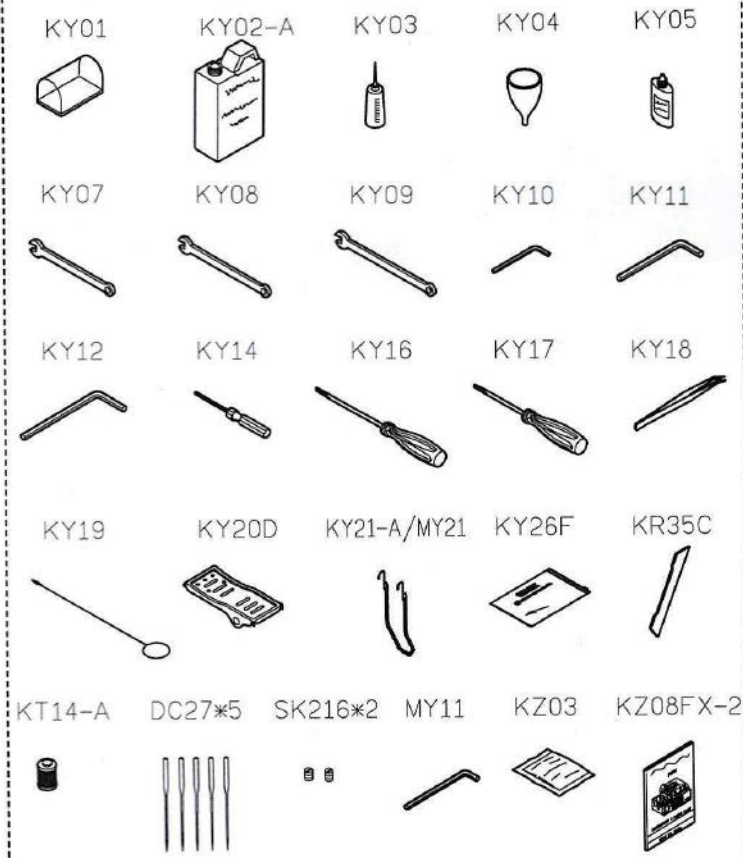

PARTS LIST FOR KY GROUP