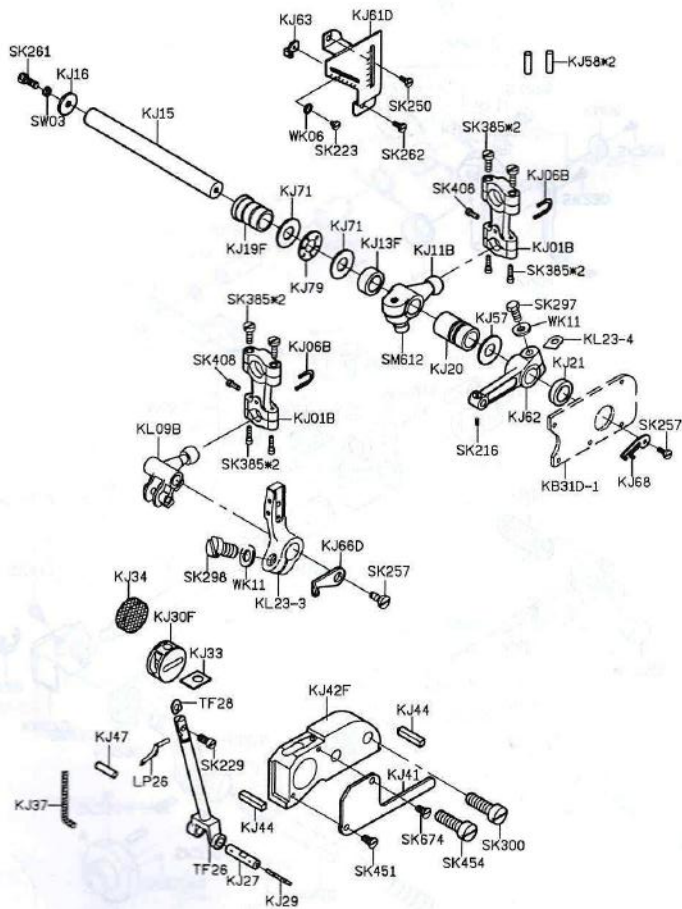

SIRUBA®

銀箭牌工業用縫紉機
INDUSTRIAL SEWING MACHINE

700FX

零件圖 PARTS LIST

CE

 高林股份有限公司
KAULIN MFG. CO., LTD.

PARTS LIST FOR KA GROUP

PARTS LIST FOR KB GROUP

4

PARTS LIST FOR KC GROUP

PARTS LIST FOR KD GROUP

PARTS LIST FOR KF GROUP

PARTS LIST FOR KG GROUP

PARTS LIST FOR KJ GROUP

PARTS LIST FOR KL GROUP

PARTS LIST FOR KM GROUP

PARTS LIST FOR KN GROUP

PARTS LIST FOR KP GROUP

PARTS LIST FOR KQ GROUP

PARTS LIST FOR KR GROUP

PARTS LIST FOR KS GROUP

PARTS LIST FOR KT GROUP

PARTS LIST FOR KU GROUP

PARTS LIST FOR KW GROUP

PARTS LIST FOR KX GROUP

KW40E-5

PARTS LIST FOR KY GROUP

PARTS LIST FOR KZ GROUP