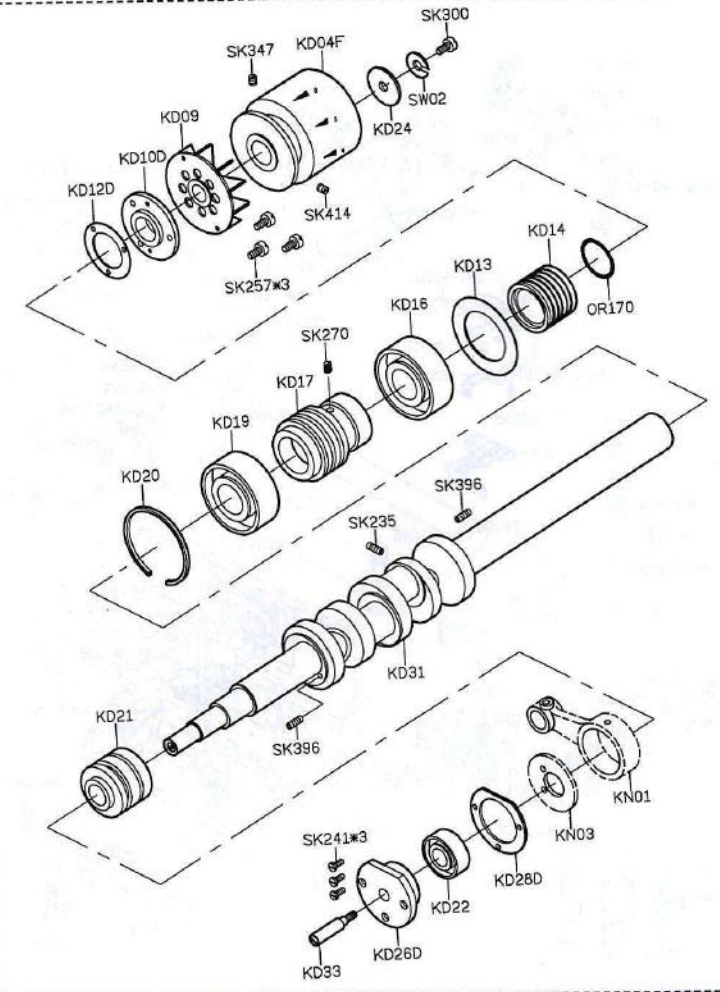

SIRUBA®

銀箭牌工業用縫紉機
INDUSTRIAL SEWING MACHINE

700FX

零件圖 PARTS LIST

CE

 高林股份有限公司
KAULIN MFG. CO., LTD.

PARTS LIST FOR KA GROUP

PARTS LIST FOR KB GROUP

4

PARTS LIST FOR KC GROUP

PARTS LIST FOR KD GROUP

PARTS LIST FOR KF GROUP

PARTS LIST FOR KG GROUP

PARTS LIST FOR KJ GROUP

PARTS LIST FOR KL GROUP

PARTS LIST FOR KM GROUP