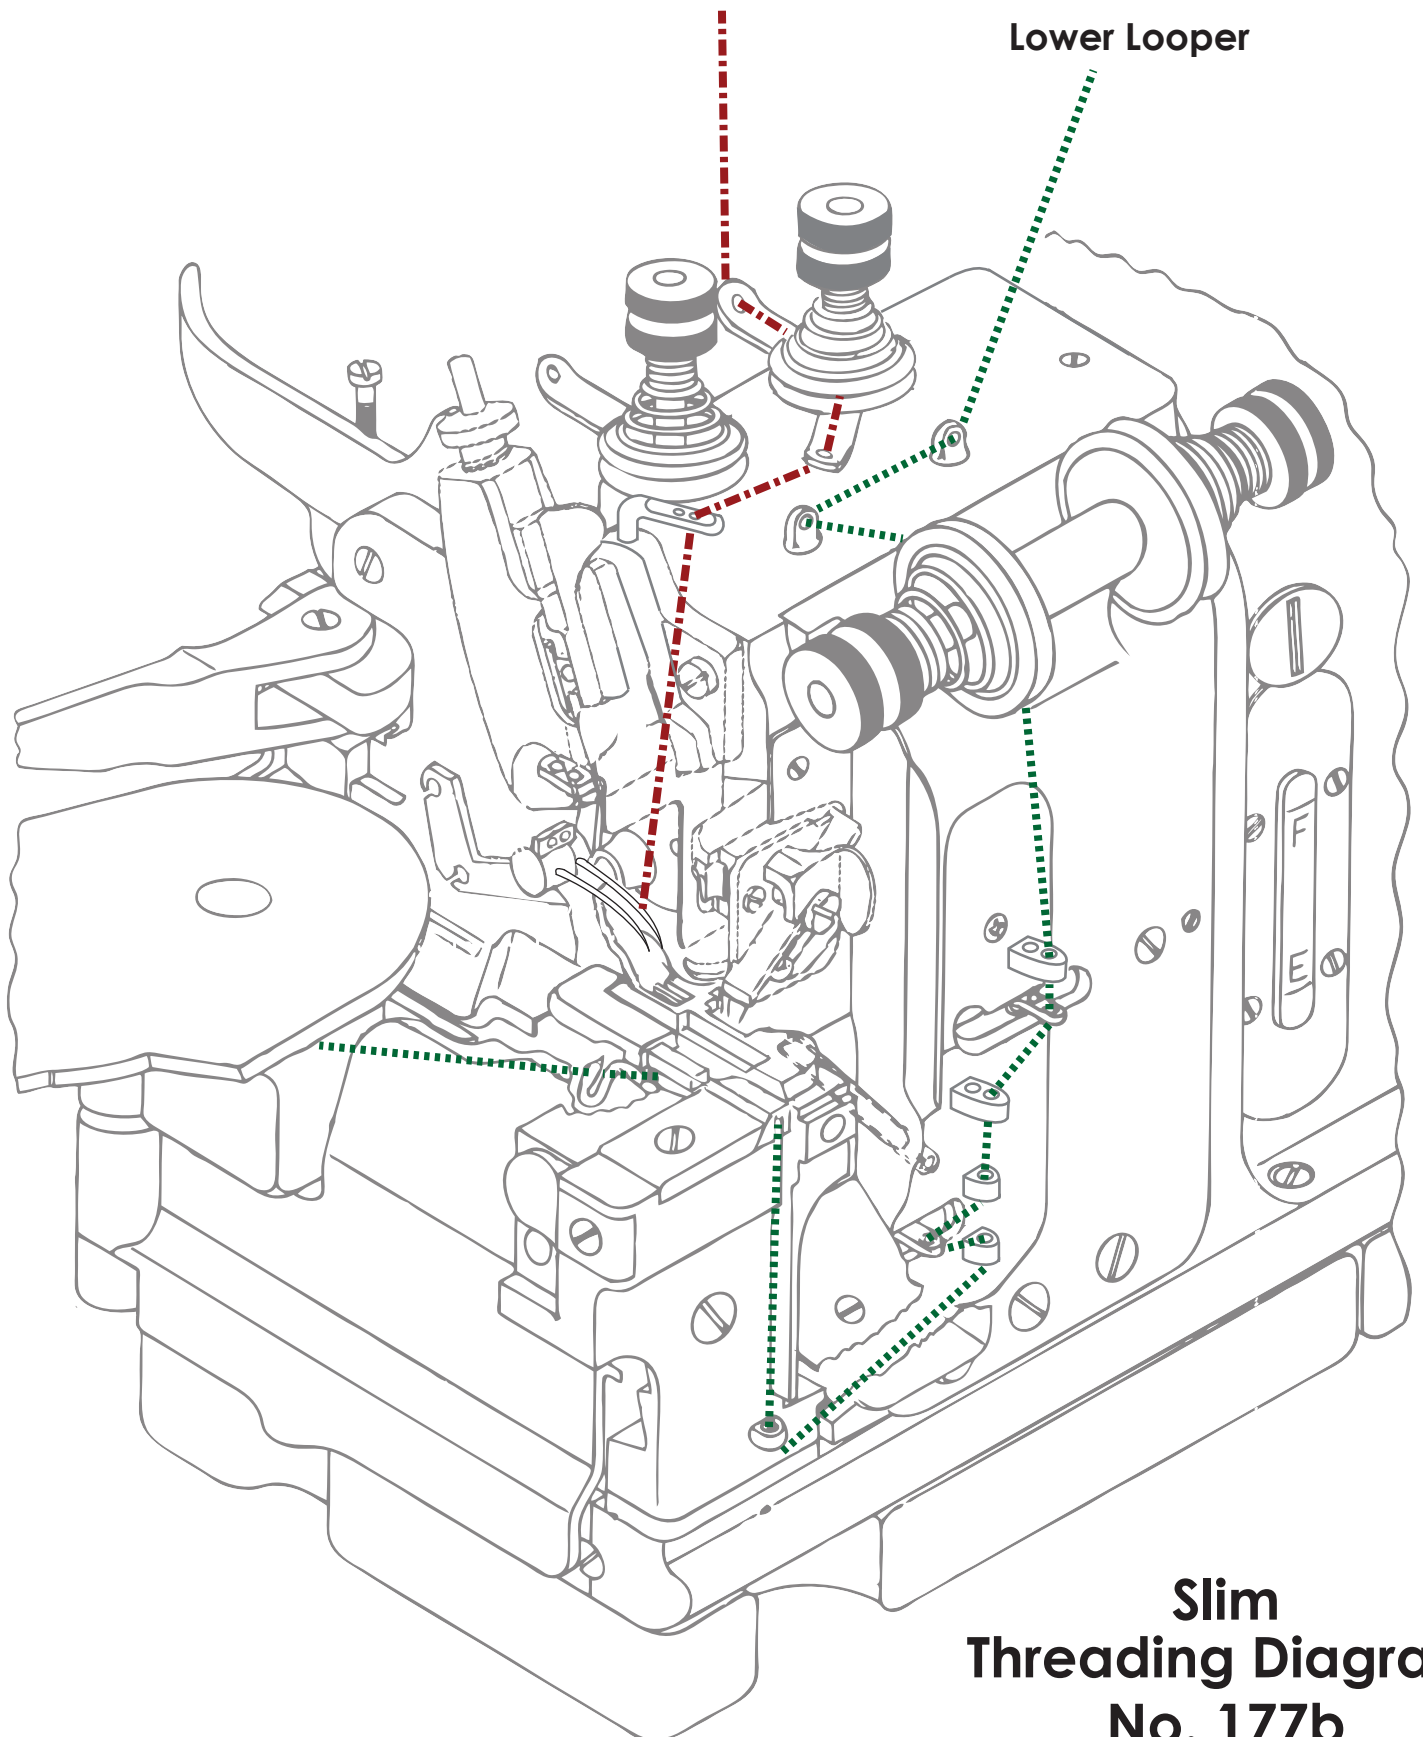

active seamtm slim

Inside Needle

Lower Loper

**Slim
Threading Diagram
No. 177b**