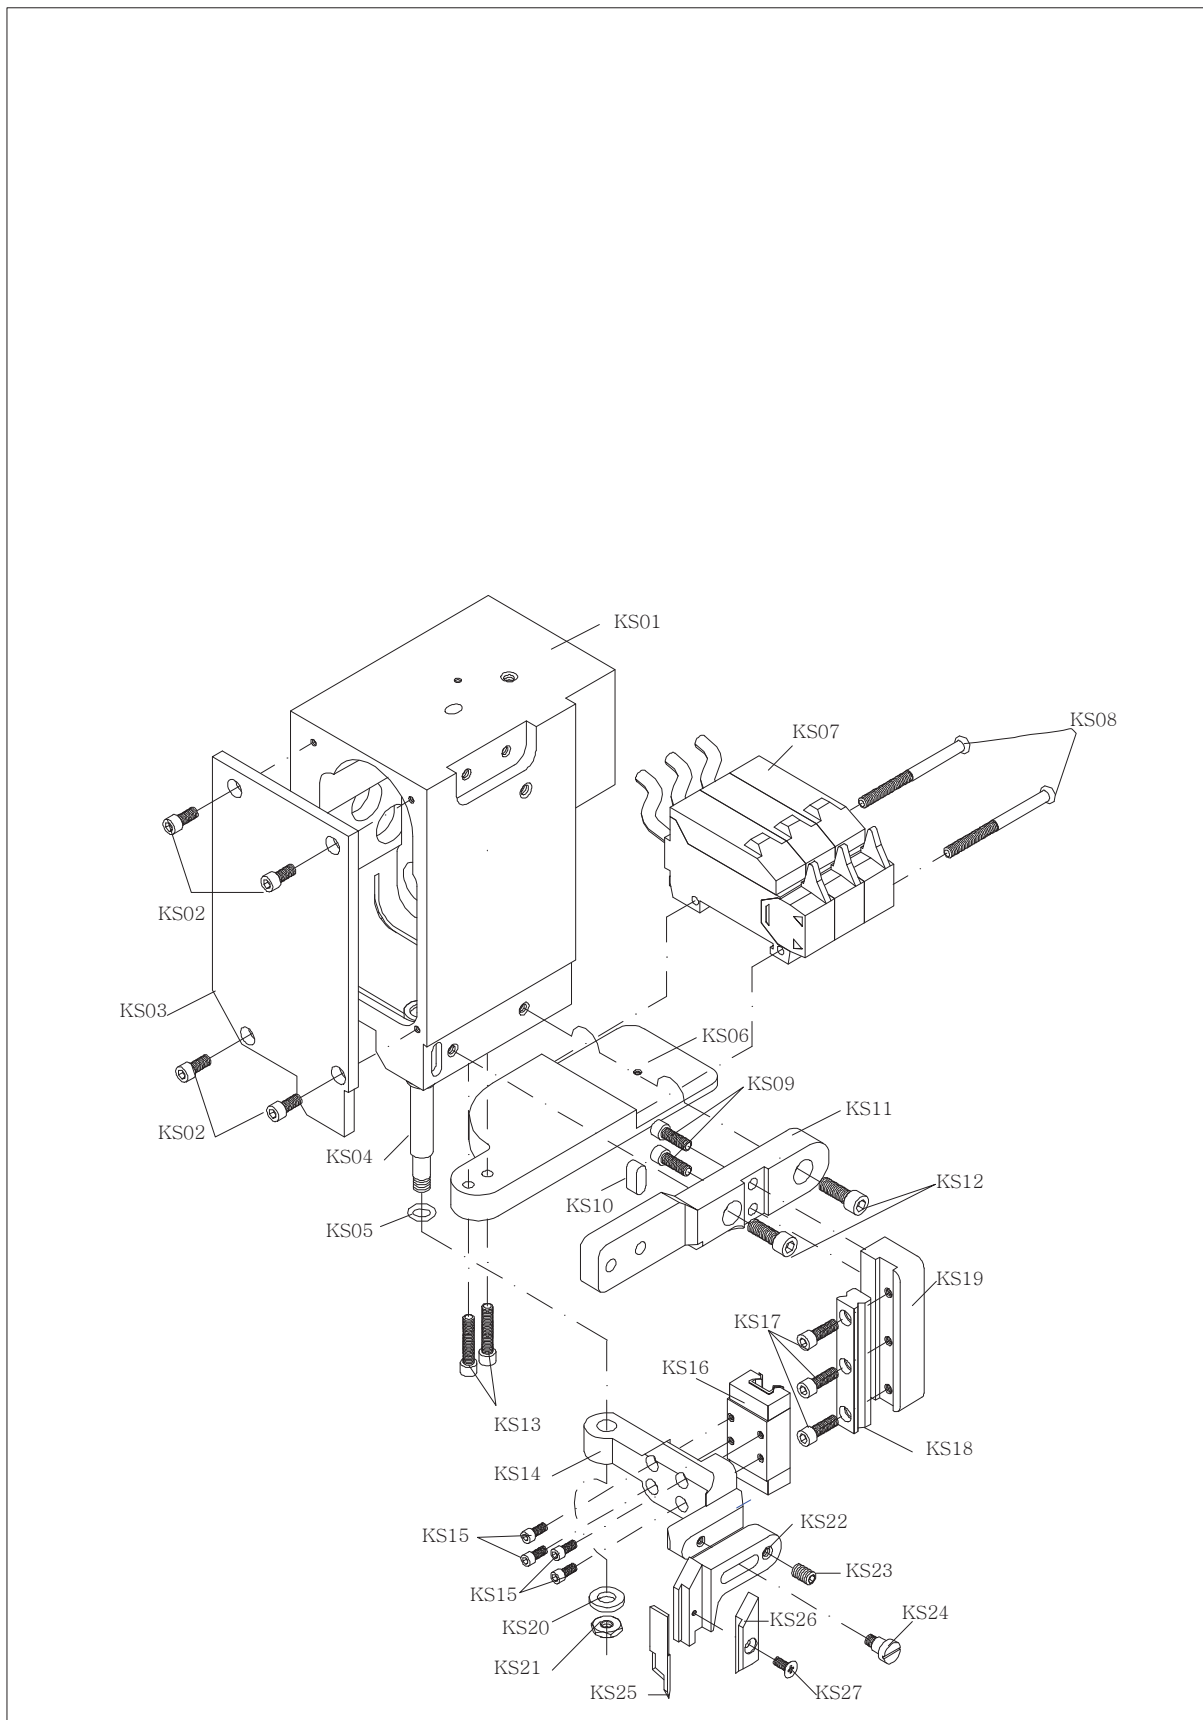

# MJ-3400

PARTS NO.	NAME OF PARTS	PARTS NO.	NAME OF PARTS
KS01	CASE		
KS02	FIXING BOLT		
KS03	COVER		
KS04	FIXING BOLT		
KS05	WASHER		
KS06	BRACKET		
KS07	SENSOR		
KS08	FIXING BOLT		
KS09	FIXING BOLT		
KS10	KEY		
KS11	BRACKET		
KS12	FIXING BOLT		
KS13	FIXING BOLT		
KS14	HOLDER		
KS15	FIXING BOLT		
KS16	RUNWAY		
KS17	FIXING BOLT		
KS18	RAIL		
KS19	HOLDER		
KS20	WASHER		
KS21	NUT		
KS22	HOLDER		
KS23	HEADLESS FIXING BOLT		
KS24	FIXING BOLT		
KS25	KNIFE		
KS26	HOLDER		
KS27	FIXING BOLT		